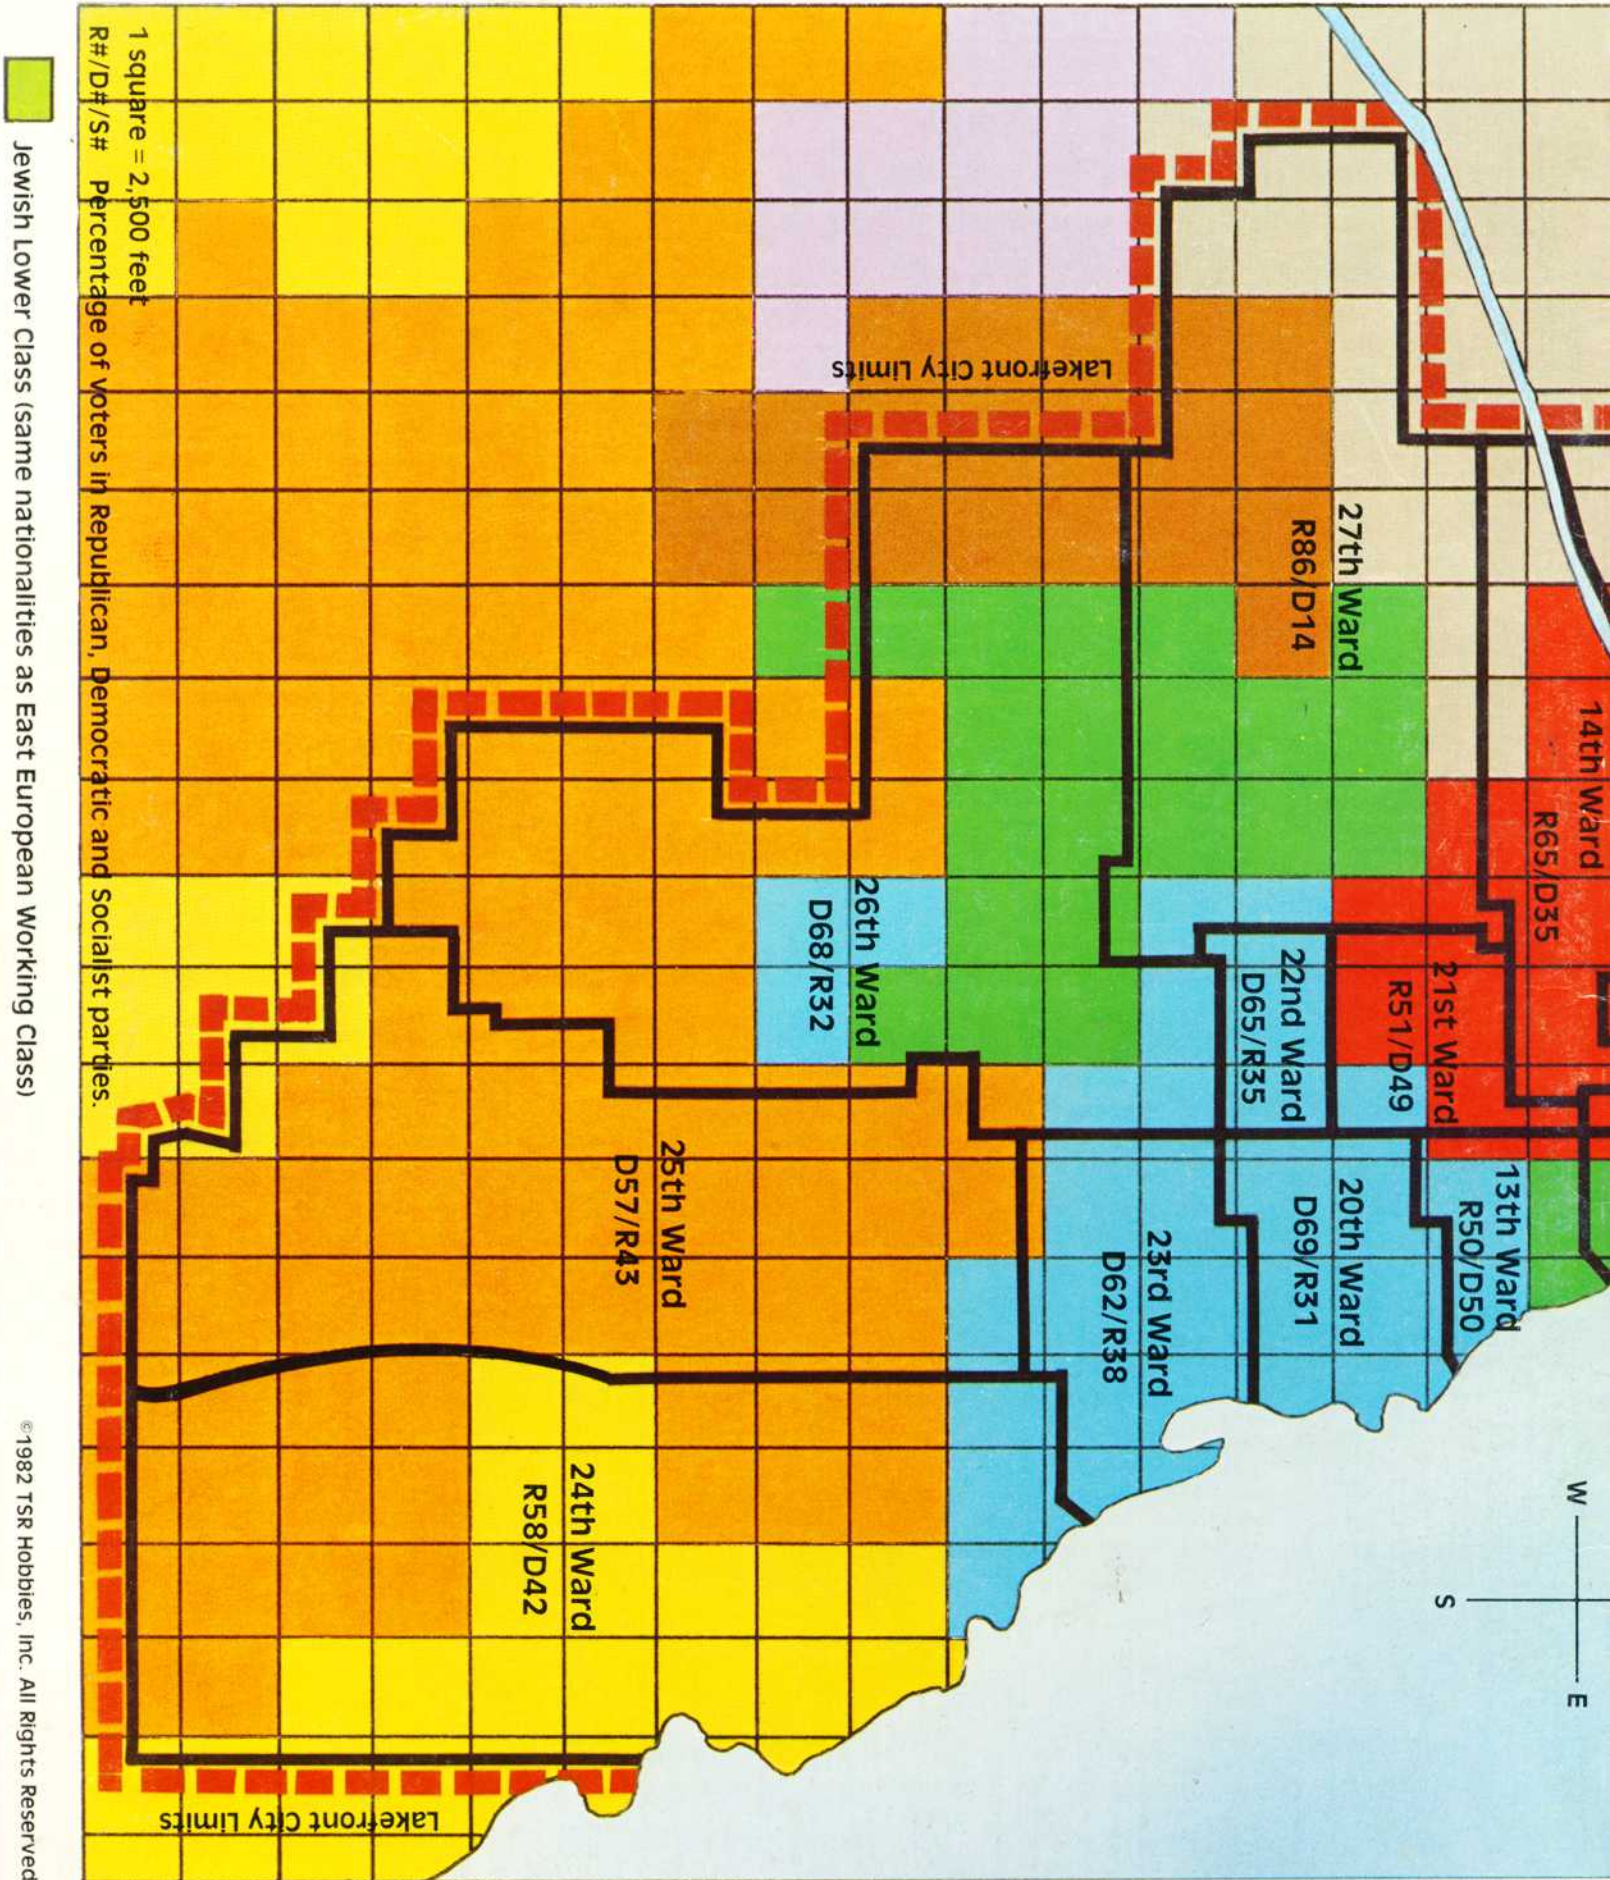

East European Working Class (Includes Poles, Russians, Slavs, Croats, Czechs, Latvians, Lithuanians, Estonians, Hungarians and Rumanians)

Middle and Working Class German

City Center Mixed Ethnic and Class Groups

Ward Map of Lakefront City (1920-1940)

Upper Class Assimilated
 Middle Class Assimilated
 Working Class Assimilated

N