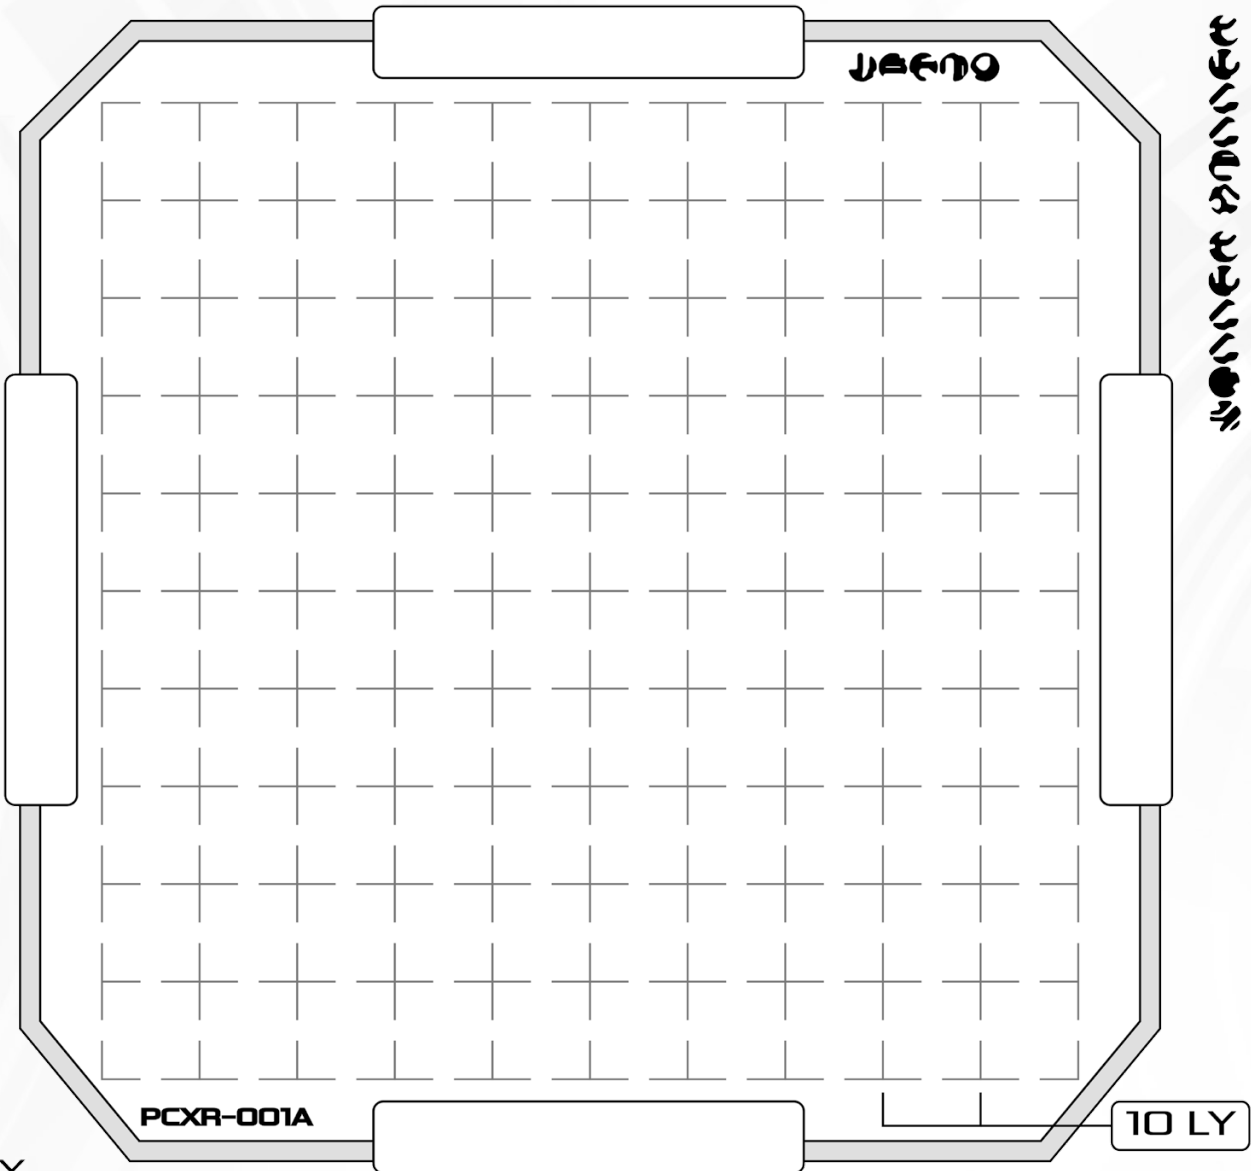

OCTANT

OCTANT

OF THE

SUBSECTOR

NCE Octant Schematic 193/101.4 x-y projection.
 Issued Titania Space Force ordinance
 14/e/r-Alpha, Titan Lagrange-2
 Also available in holo and virtuality

KEY

- STAR SYSTEM
- ⊙ QUARANTINE
- ⊙ EMBARGO
- ★ OCTANT CAPITAL
- ⊙ SUBSECTOR CAPITAL
- ⊙ SECTOR CAPITAL
- ⊙ FAR GATE
- MINDJAMMER ROUTE
- ⋯ EXTRA-TRANSECT ROUTE
- ⋯ BORDER (POLITICAL)
- ⬠ DEPOT
- ▨ DUST CLOUD
- NEBULA
- RIFT

+50 to - 50 Z COORDINATE

GALACTIC PLANE
NORTH