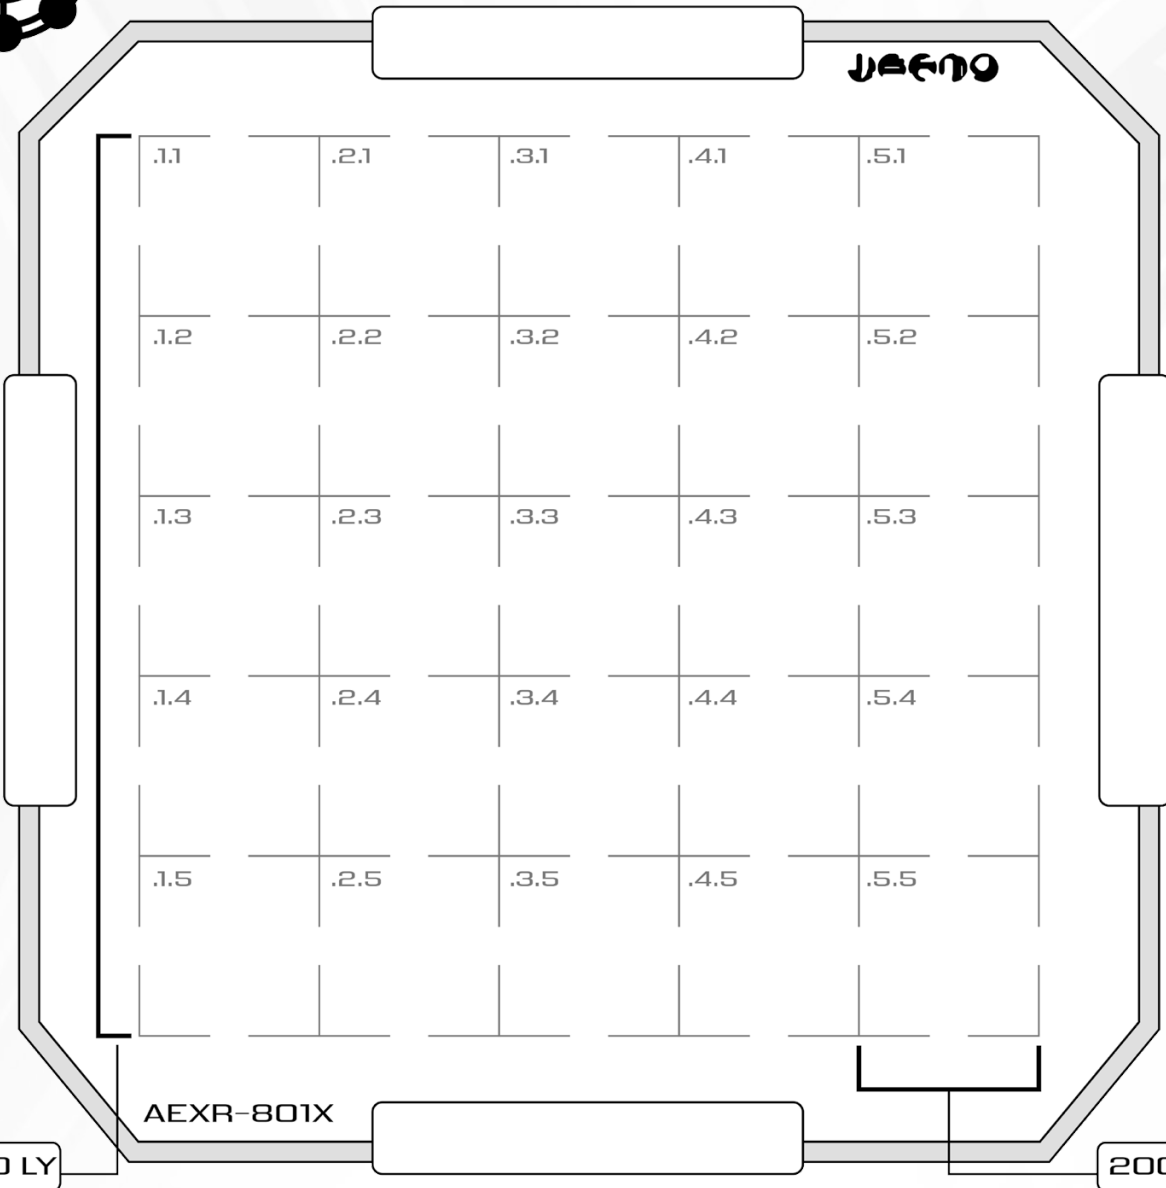

SECTOR

GALACTIC PLANE
NORTH

NCE Sector Schematic 267/102.4 x-y projection.
Issued Titania Space Force ordinance
14/e/r-Alpha, Titan Lagrange-2
Also available in holo and virtuality

TRANSECT

- PRIMARY
- SECONDARY
- TERTIARY
- QUATERNARY
- QUINARY

MINDJAMMER

KEY

- | | | | |
|---------------|---------------------|--------------|------------------------|
| ● STAR SYSTEM | ✦ OCTANT CAPITAL | ▨ DUST CLOUD | — MINDJAMMER ROUTE |
| ⊙ QUARANTINE | ⊕ SUBSECTOR CAPITAL | ■ NEBULA | ⋯ EXTRA-TRANSECT ROUTE |
| ⊙ EMBARGO | ✦ SECTOR CAPITAL | ■ RIFT | ⋯ BORDER (POLITICAL) |
| ⬠ DEPOT | ⊙ FAR GATE | +50 to -50 | Z COORDINATE |