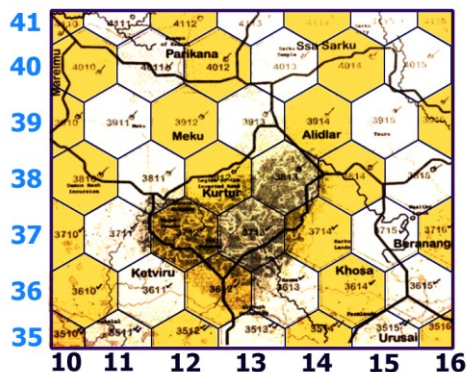

A Note on Large Hex Numbers

Each of the Large Hexes of the Kúrt Hills Atlas has a four-digit number. The first two digits can be thought of as the ‘Y’ coordinate, and the second two can be thought of as the ‘X’ (so, it’s the reverse of the usual Cartesian system).

The large hexes (enlarged versions of the hexes which appear on the Tsolyánu map) are 100 Tsán (133.3 kilometers, or 82.8 miles) across. In addition to a Large Hex number, each small hex has a Small Hex number. A Large Hex is made up of 211 Small Hexes. Just like the Large Hexes, they are numbered from left to right and from bottom to top. (In some cases, these are actually halves of Small Hexes.)

The Small Hexes are 7.1 Tsán (9.5 kilometers, or 5.9 miles) across. Half of this is roughly the distance a person can see to the horizon on Tékumel. If you’re in the center of a Small Hex, its border matches your horizon fairly well. (So, you probably would not see the Village of Quayél from Purmúnin in the neighboring hex unless it was on fire, or some similar circumstance.)

Small Hex Locations

Locations are identified by four-digit Large Hex first, then two letters denoting the Small Hex. The first of these two letters is a row. They are applied from bottom to top, starting with A and going to S. The second of these two letters is a column. These go from left to right, beginning with A and ending with O.

Therefore, the Ruins of Sand are at 4112.FD, while the Town of Katalál is at 3511.PE. Please note, once more, that these are “out of character” coordinates, for the GM’s reference, and not something that the Tsolyáni would know and use.