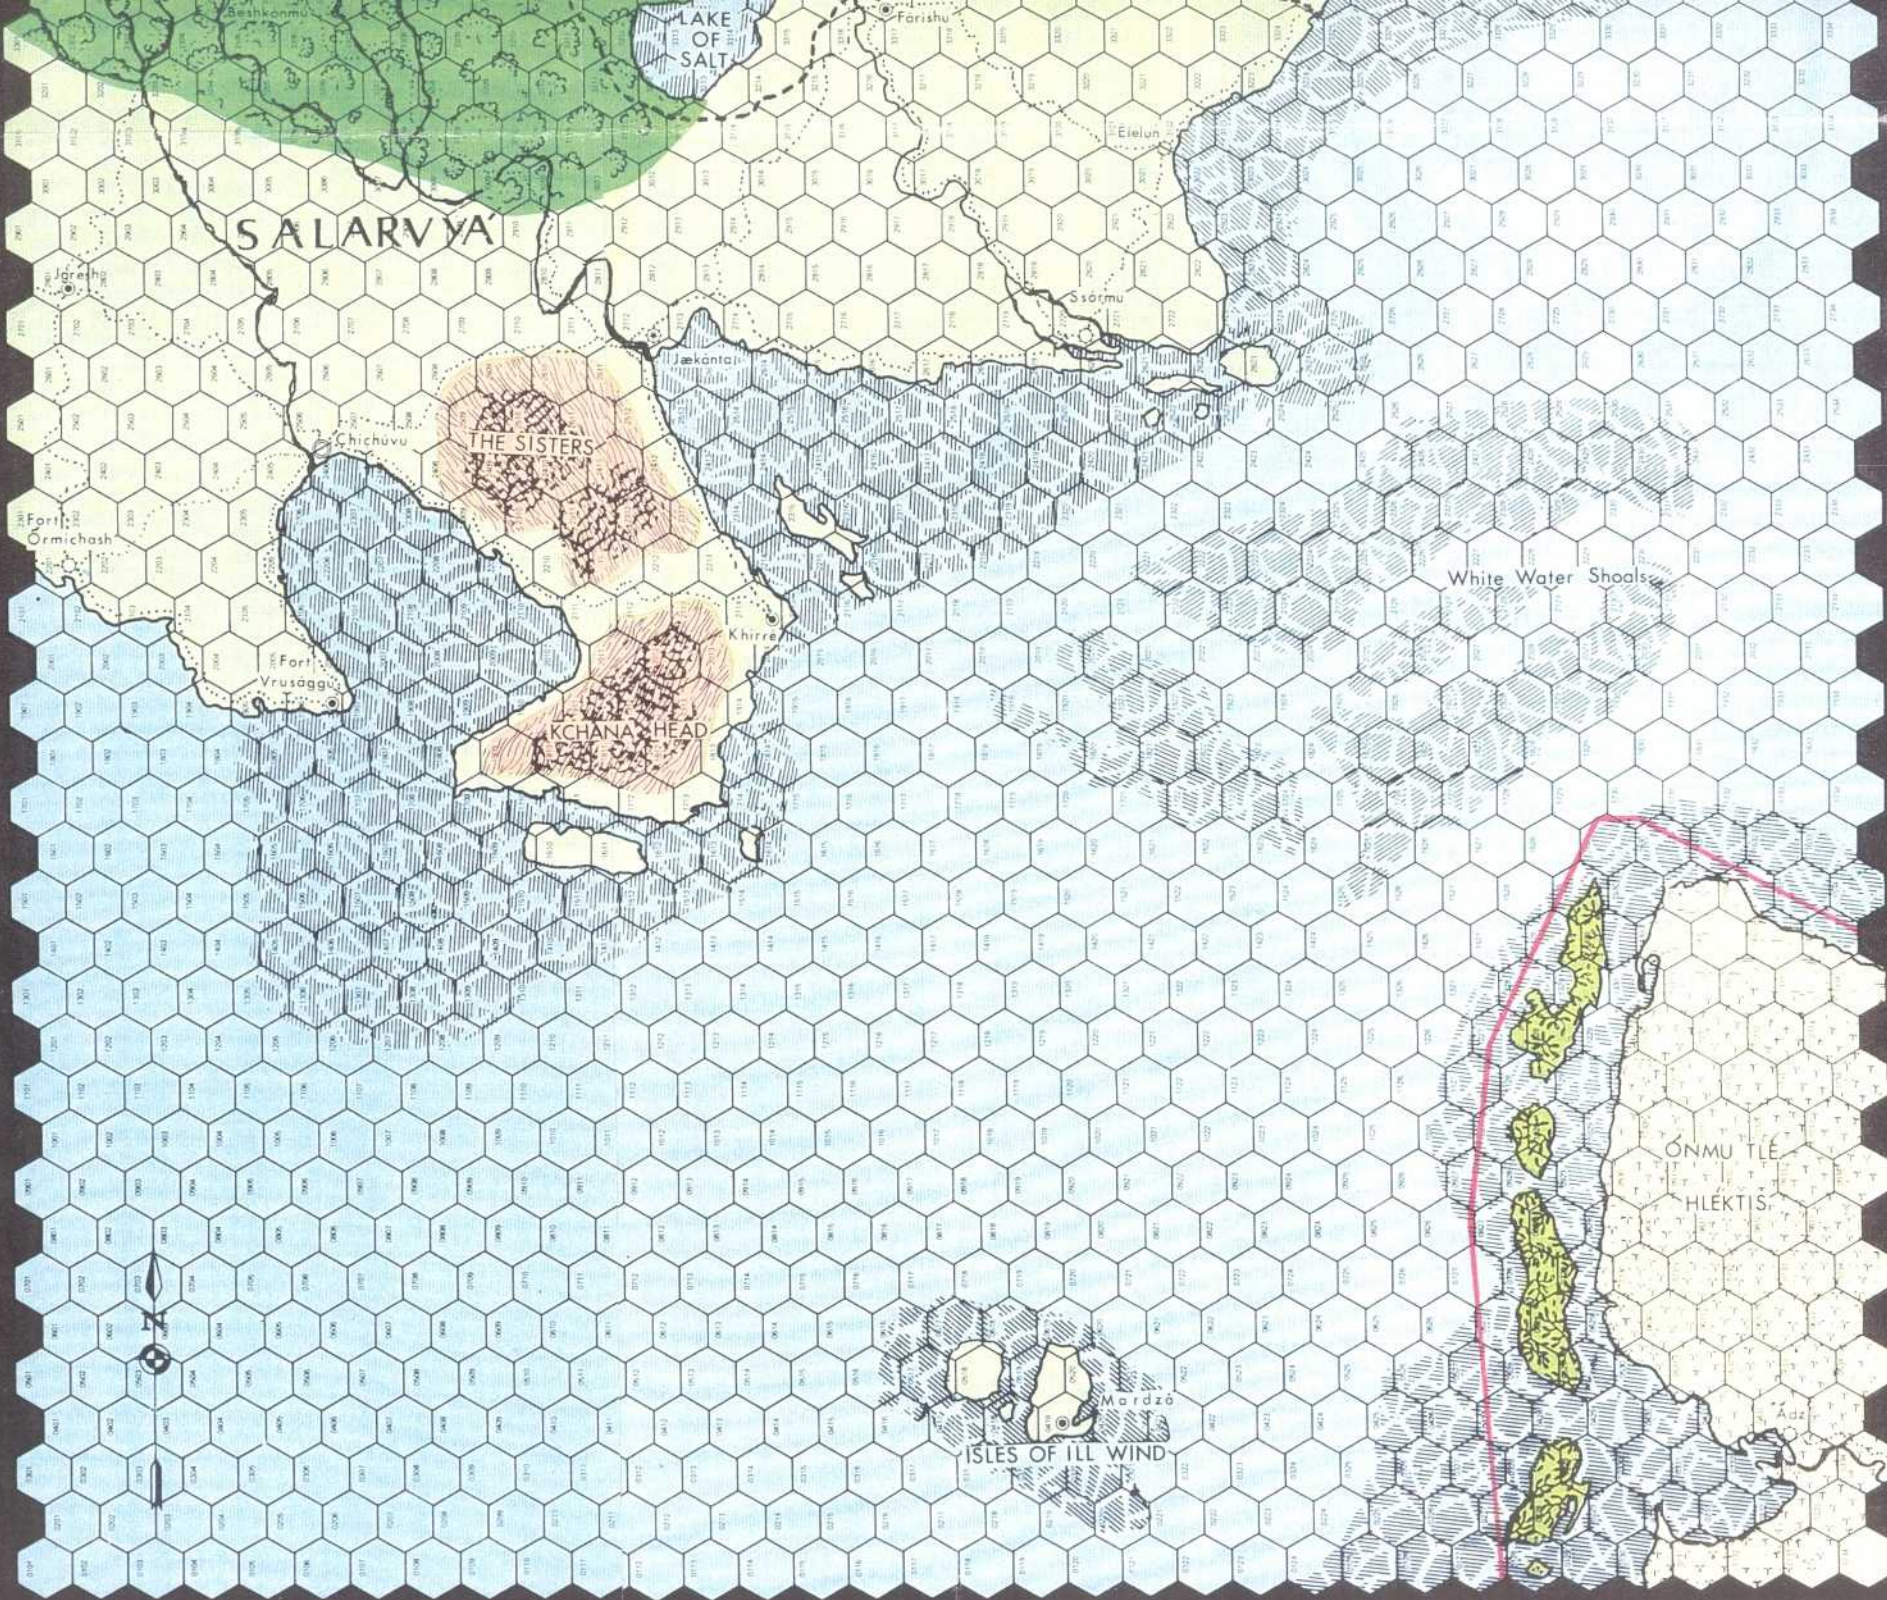

NIRUUN

HRGA LORUNJE

DRESSA ISLE

Drichte volcano

Ruins

Crater of the Unstraightened City

PLAINS OF GLASS

RANCHAKA HEADLAND

Ruins

Temple of the Eye of the World

Hamee

GRANNALU Tribal Territories

WALKING LAKE

NMORI PEAK

FARISE ISLES

LAKE OF SALT

Farielu

Mimore

SALARV YA

SALARVA

LAKE OF SALT

THE SISTERS

KCHANA HEAD

White Water Shoals

Tashkol

Tsaravtulu

Shretsaya

Aijian

CHADARA
Protectorate

Shiggah

SOOJARGA FLATS

Fort Jarkkash