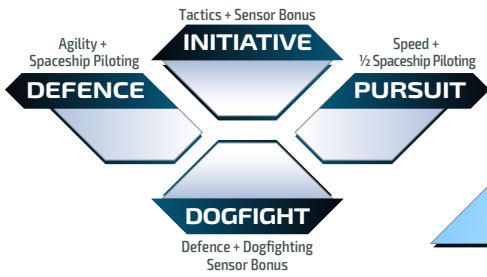

## MEDIUM SHIP DATA SHEET

**SHIP MODEL**

**PILOT NAME**

AGILITY      SPEED      RANGE      FUEL FULL TANK REMAINING

**HULL** (Shield icon)

**SHIELDS** (Shield icon)

SHIELD RECHARGE

WEAPONS	NAME	SIZE	STRENGTH	POWER	Accuracy + Weapon Strength		AMMO	SPECIAL
					TO HIT	DAMAGE		

UTILITY MOUNTS	NAME	SIZE	STRENGTH	POWER	MODEL	DESCRIPTION

FIXED COMPONENTS	NAME	SIZE	STRENGTH	POWER	MODEL	DESCRIPTION
	Bulkhead					
	Power Plant					
	Thrusters					
	Frame Shift Drive					
	Life Support					
	Power Distributor					
	Sensors					
	Cargo Hatch					