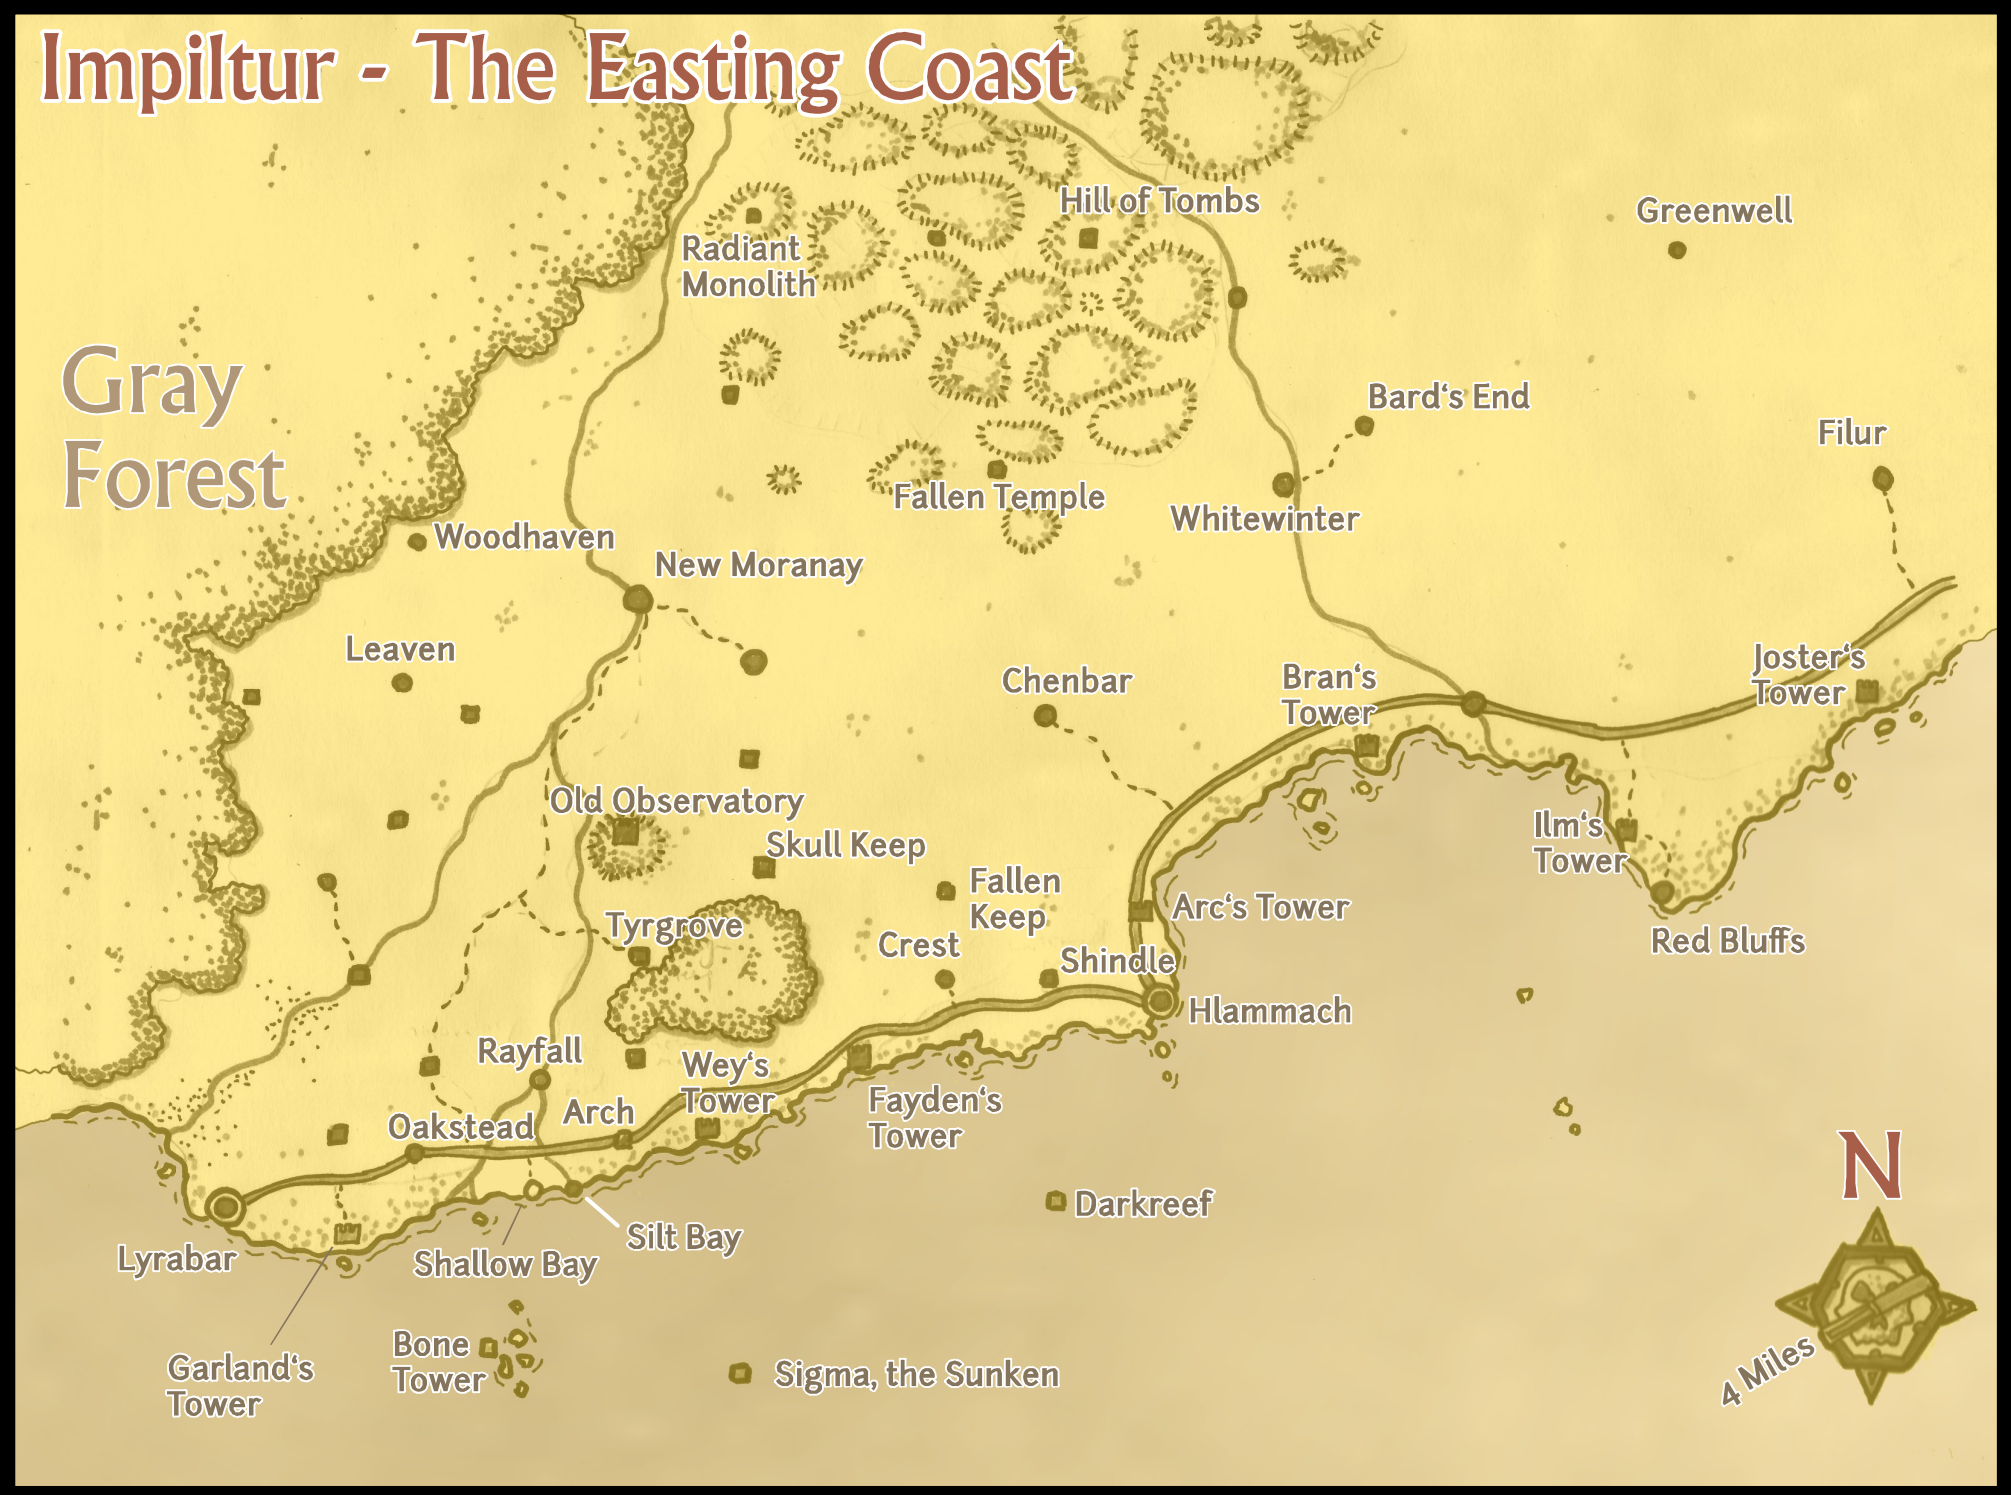

Impiltur - The Easting Coast

Gray Forest

■ Sigma, the Sunken

Impiltur - The Easting Coast

Gray Forest