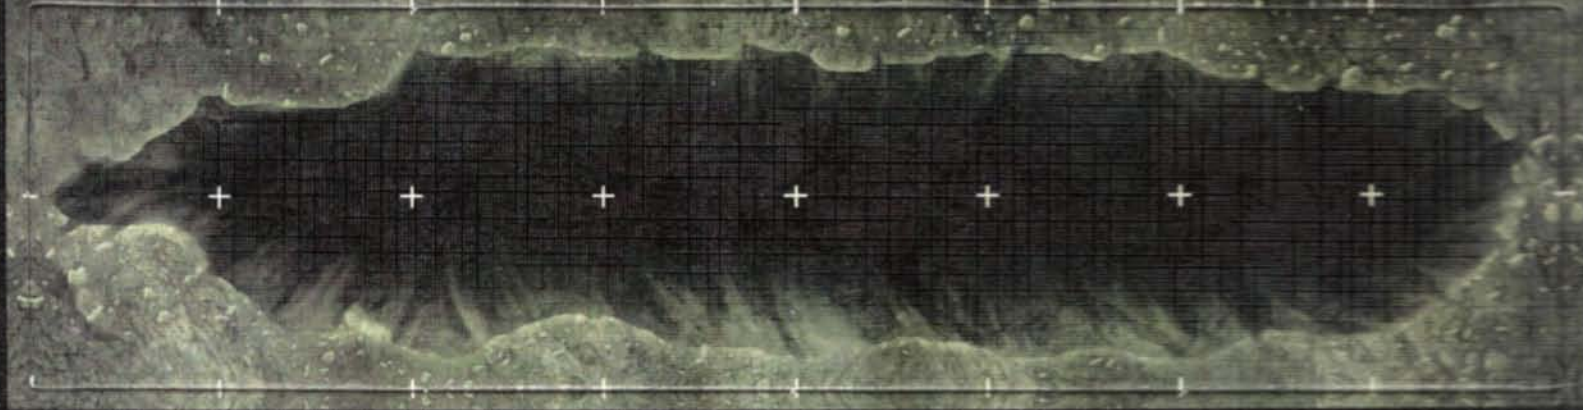

AGE

DUNGEONS & DRAGONS[®]

ESSENTIALS

DUNGEON TILES MASTER SET
THE DUNGEON

Build your own deadly dungeons

With this box of customizable terrain tiles, you can add new dimension to your DUNGEONS & DRAGONS tabletop experience. Easy to set up and infinitely expandable, this Dungeon Tiles set allows you to create the adventures you want to play.

This box contains 10 durable, double-sided, fully illustrated tile sheets, featuring dungeon rooms, corridors, and terrain elements that Dungeon Masters can use to build exciting encounters.

Use these tiles to make great dungeon maps that enhance your tabletop roleplaying game experience.