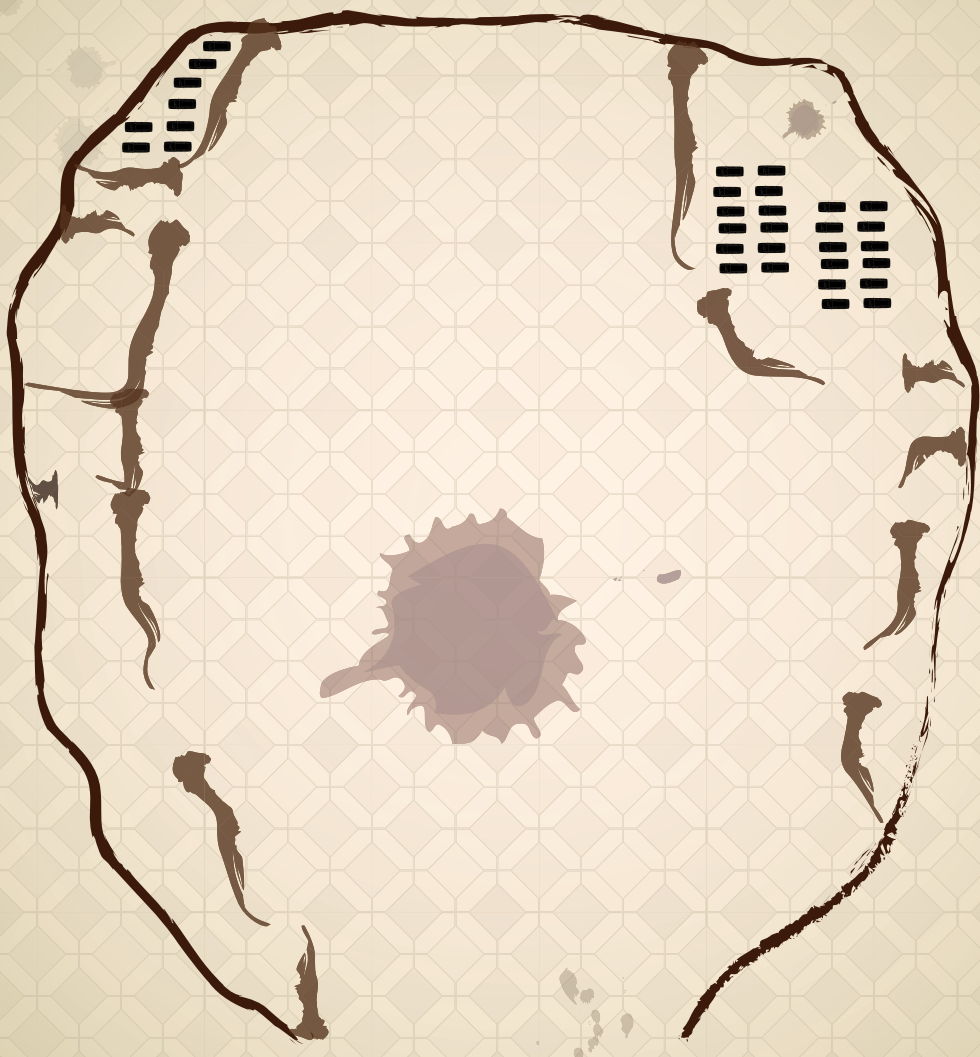

This map can be used as the lair of a small to mid-sized cult or following of an evil deity. A Lizard cult or small humanoid cult based in a rocky mountain or forest setting is ideal for this cave based lair.

Map ID: 02 - Kosala Ubayasekara

*100 foot drop on all sides!*

0 30 feet

Map ID: 02 - Kosala Ubayasekara

0 feet 30

Map ID: 02 - Kosala Ubayasekara

0 30  
feet