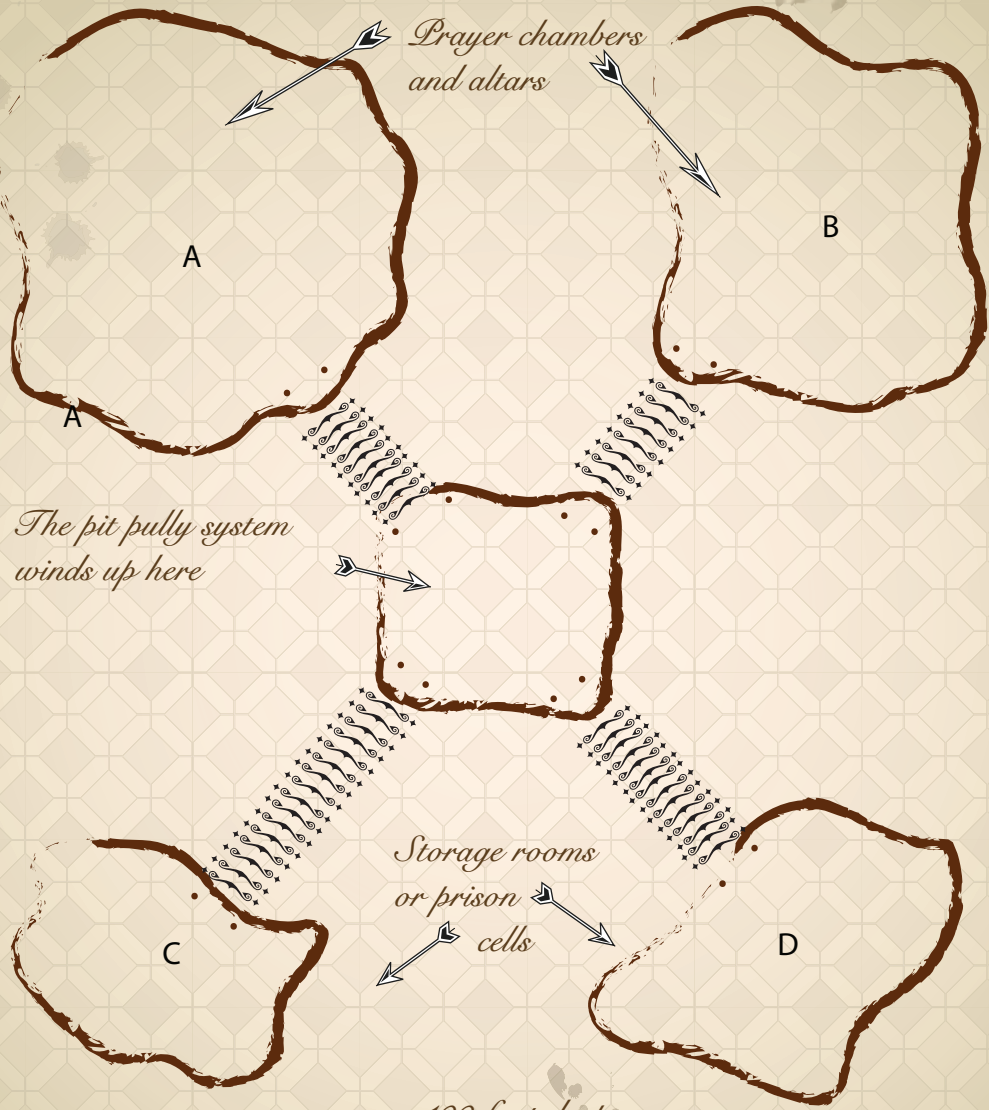

This map can be used as the lair of a small to mid-sized cult or following of an evil deity. A Lizard cult or small humanoid cult based in a rocky mountain or forest setting is ideal for this cave based lair.

## ***Map Foundry*** **The Temple of Madness**

Web enhancements and free articles and updates can be found on the Silven Publishing website at <http://www.silven.com>.

Map ID: 02 - Kosala Ubayasekara

0 30 feet

Map ID: 02 - Kosala Ubayasekara

*100 foot drop on all sides!*

0 30 feet

Map ID: 02 - Kosala Ubayasekara

0 feet 30

Map ID: 02 - Kosala Ubayasekara

0 30  
feet