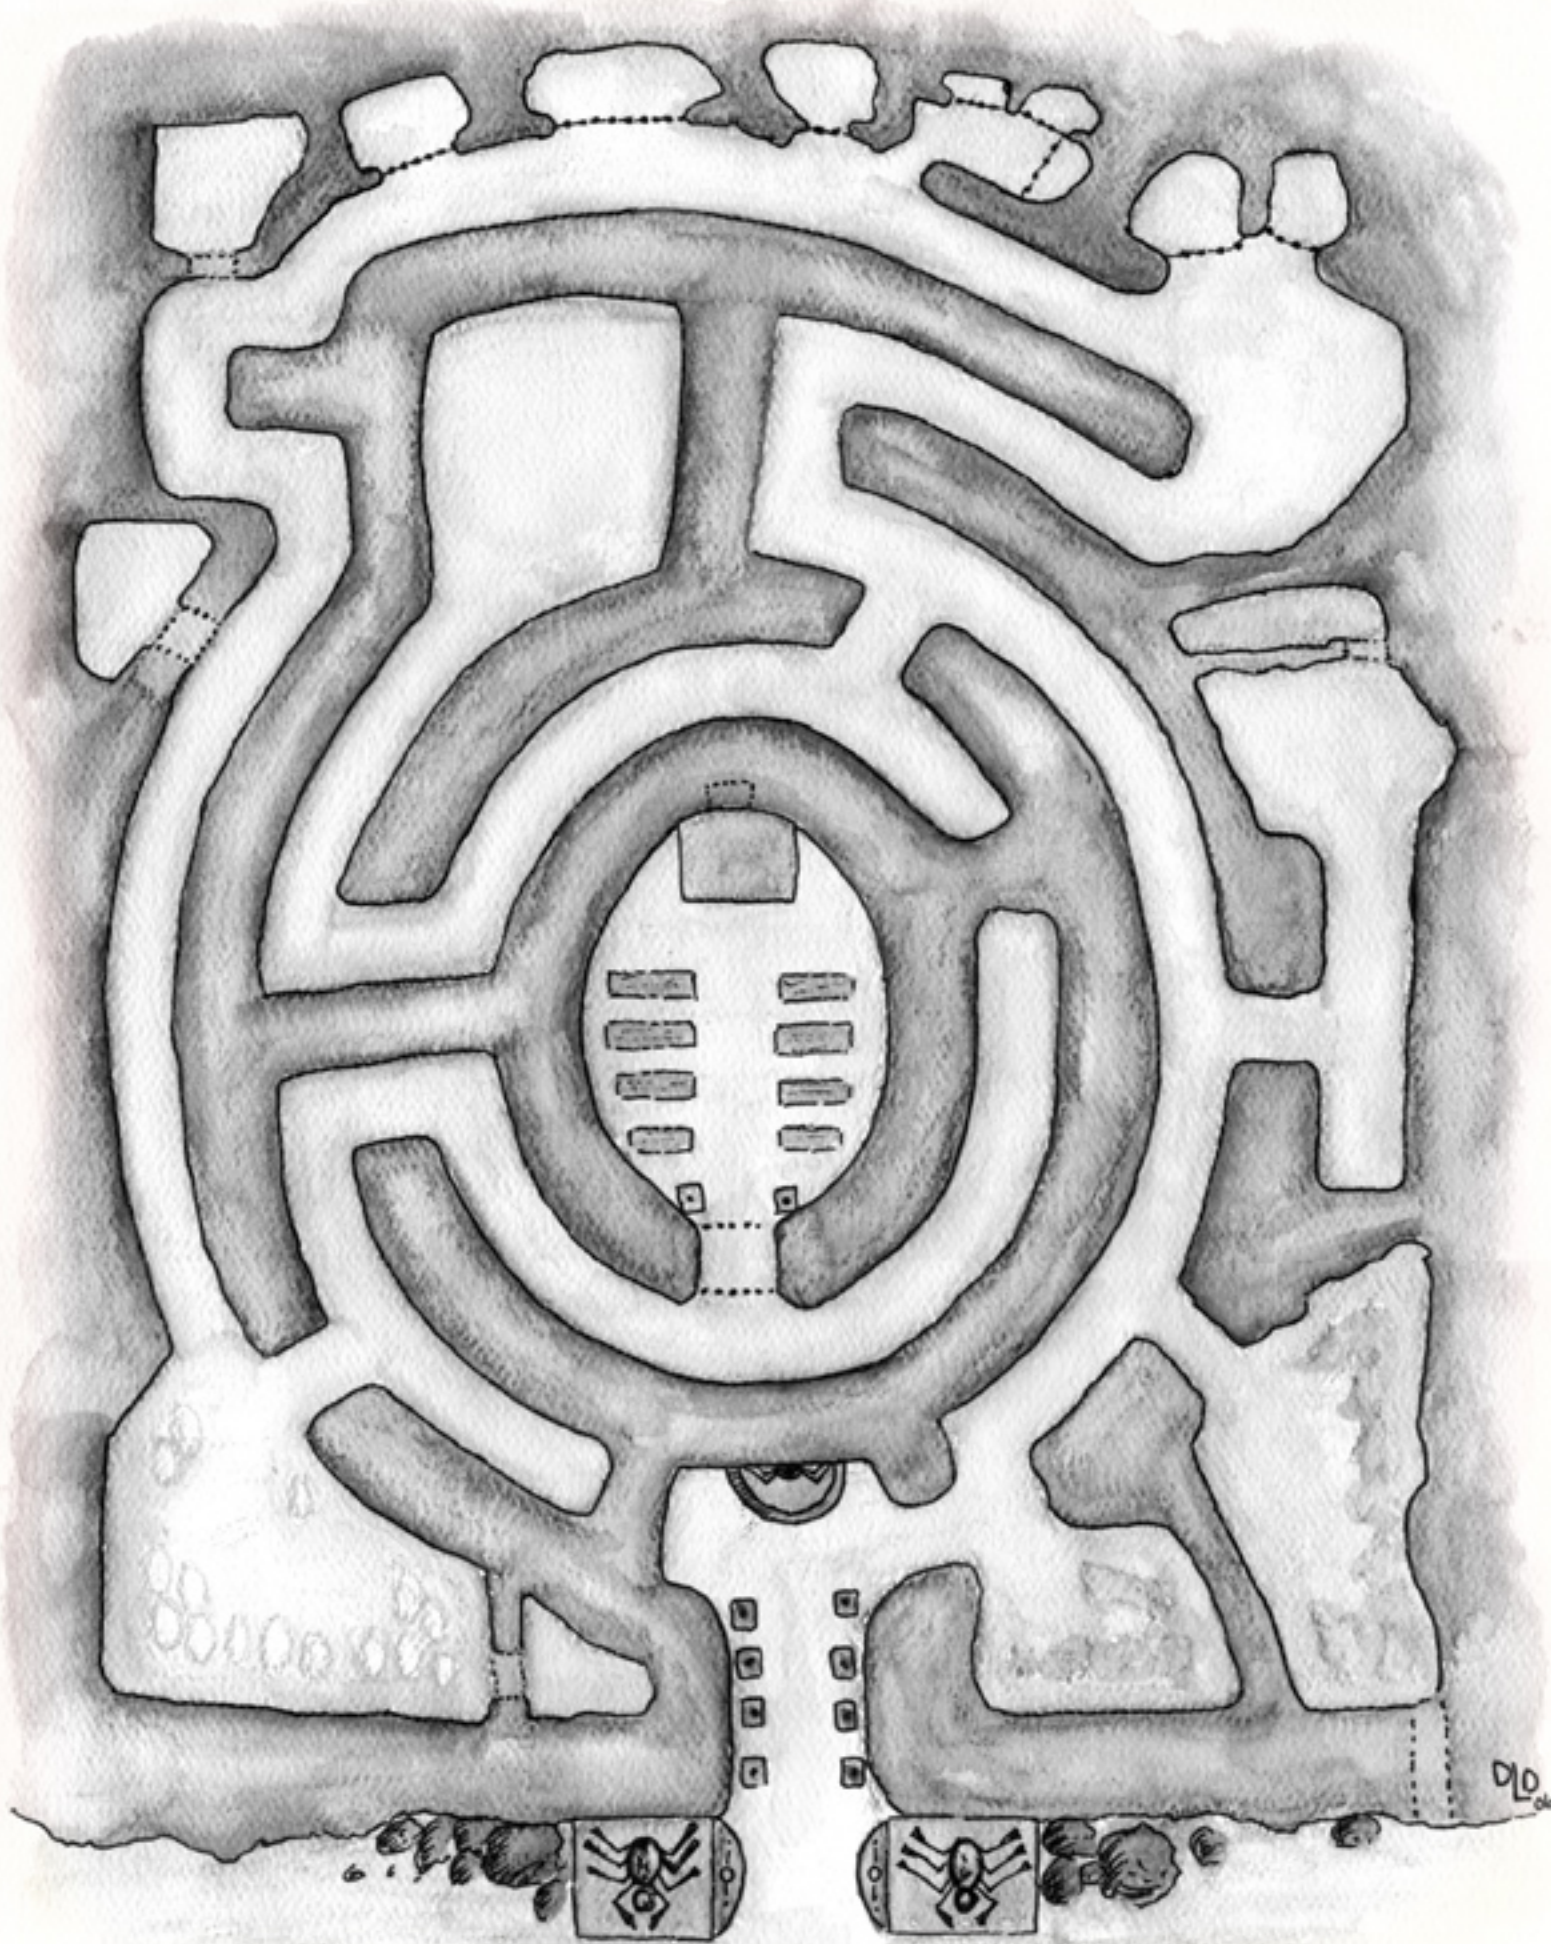

Cartographedia

The Spider Lair

Credits

Cartography: Dana Driscoll

Layout: Kosala Ubayasekara

<<http://www.silven.com/>>

Using This Product

The Cartographedia series is a hand-painted, full-color line of quality RPG maps to meet your gaming needs. Each map set includes both printer-friendly and screen friendly high-resolution maps along with plot hooks and map details.

This product contains a map for a spider cult lair of two types--a map for the lair of a humanoid cult who worships spiders and a web-filled map of the same lair infested with spiders (most likely intelligent ones). Each type includes a labeled color map with grids, an unlabeled color map, black and white labeled and unlabeled maps for home printing

Secret Passages

Living Area

Secret Storage

Inner Sanctum

Hatchery

Secret Passage

Cages for Live Food

Living Area

Secret Passage

Clothing of Victims

10 feet

070

DL

20