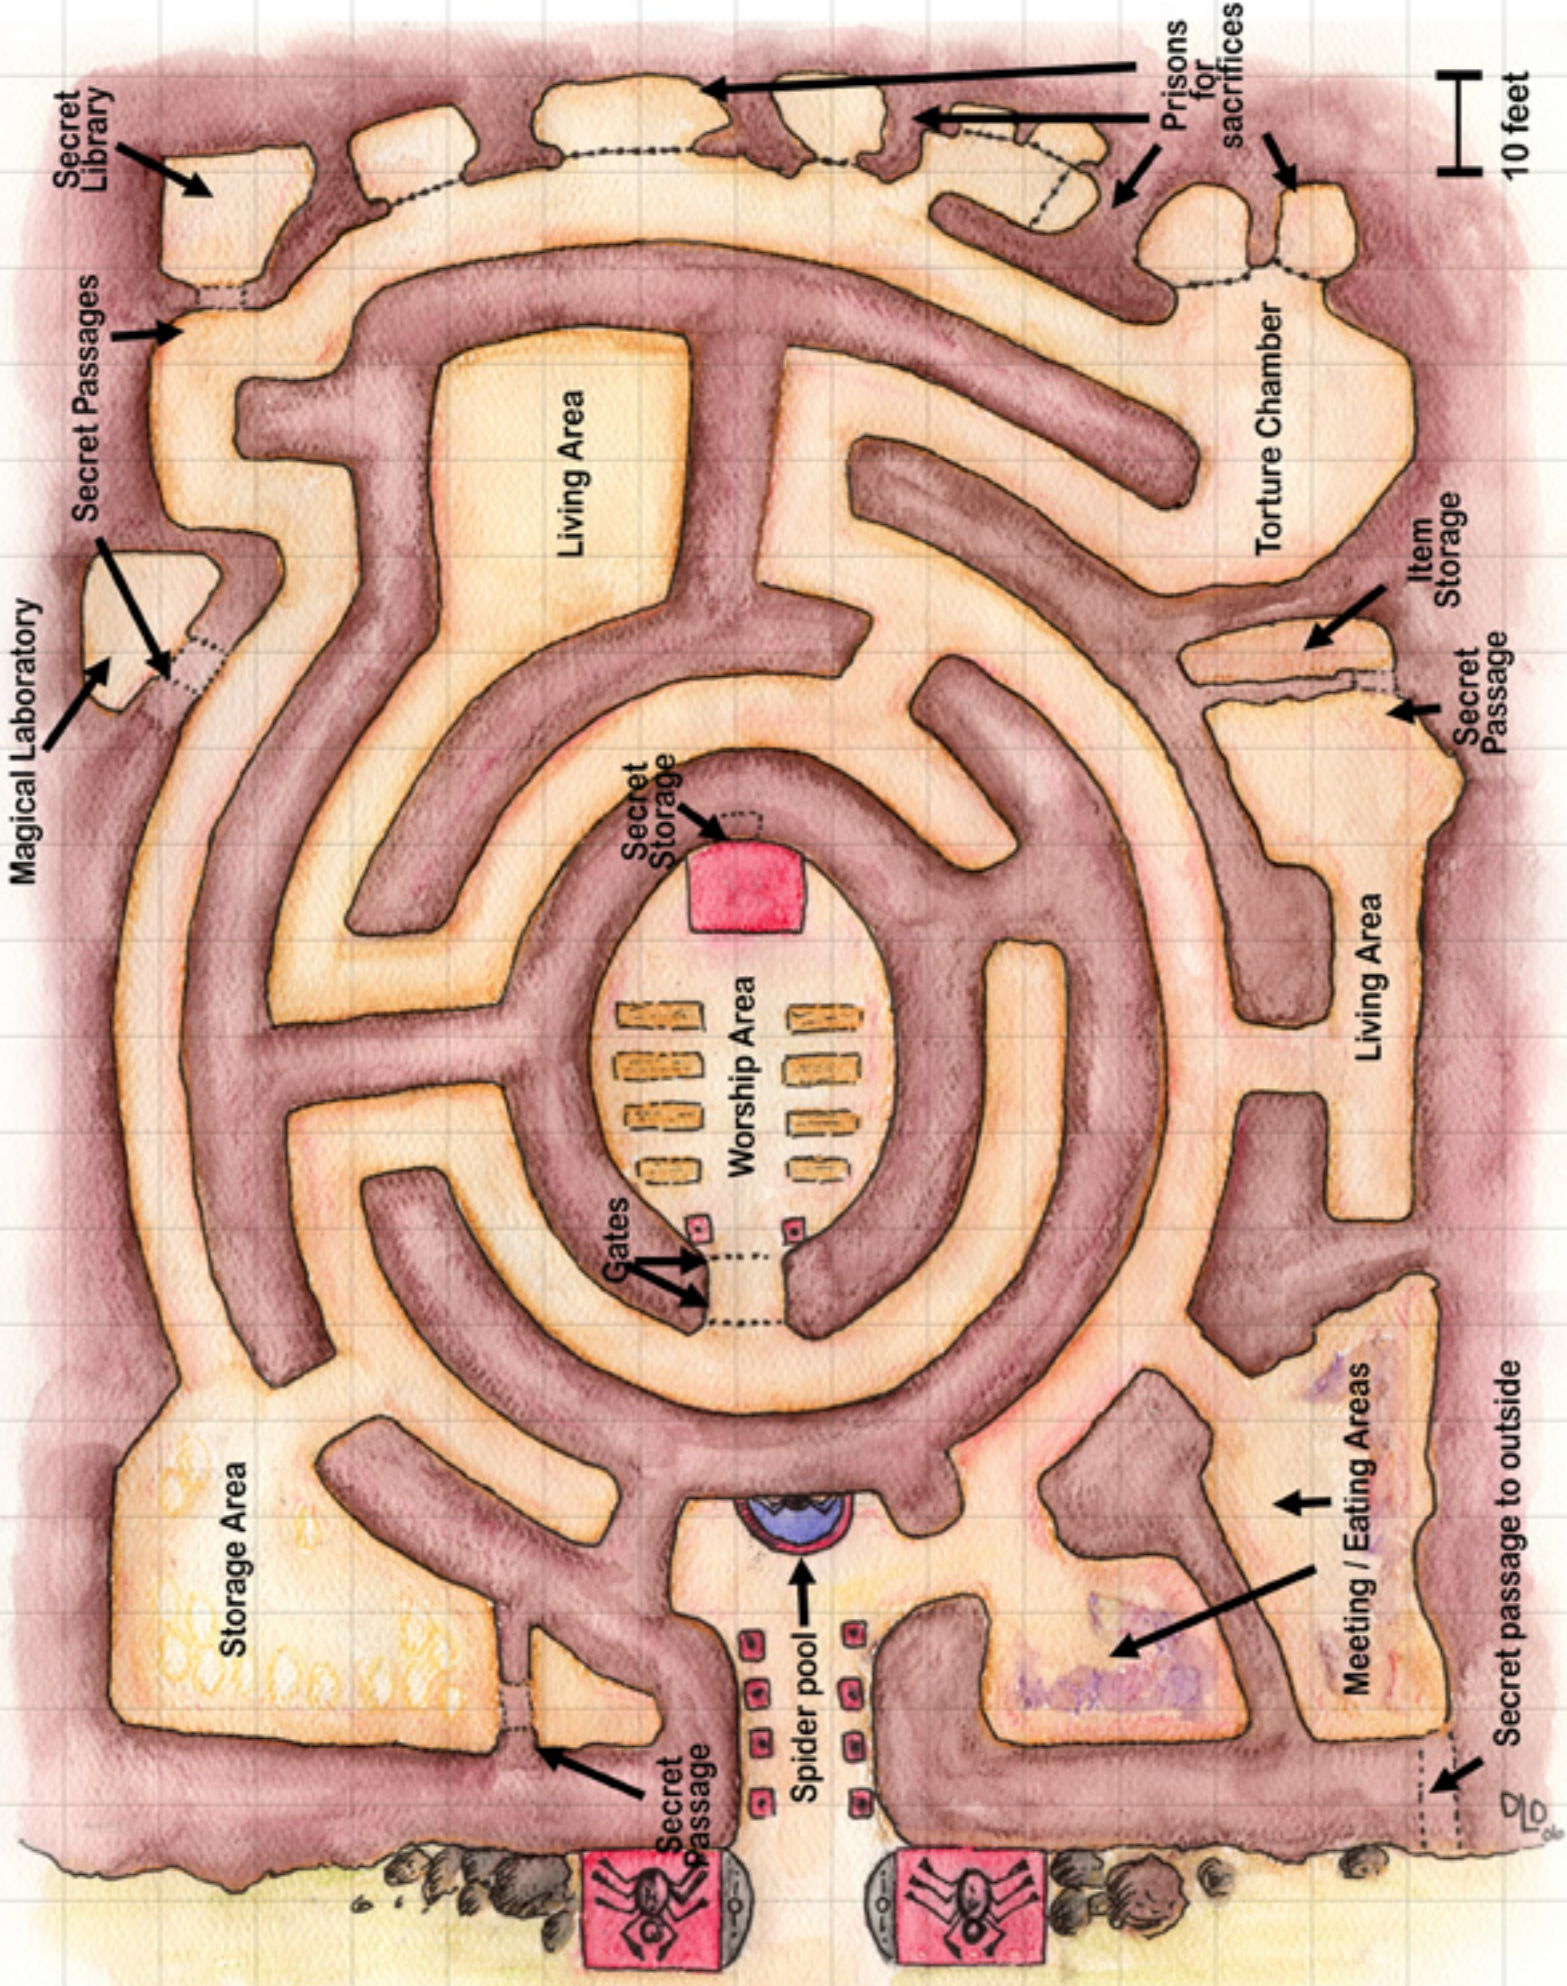

Cartographedia

The Spider Lair

Credits

Cartography: Dana Driscoll

Layout: Kosala Ubayasekara

<<http://www.silven.com/>>

Using This Product

The Cartographedia series is a hand-painted, full-color line of quality RPG maps to meet your gaming needs. Each map set includes both printer-friendly and screen friendly high-resolution maps along with plot hooks and map details.

This product contains a map for a spider cult lair of two types--a map for the lair of a humanoid cult who worships spiders and a web-filled map of the same lair infested with spiders (most likely intelligent ones). Each type includes a labeled color map with grids, an unlabeled color map, black and white labeled and unlabeled maps for home printing

Black and White Maps

Spider Cult Lair (with labels)	7
Spider-infested Lair (with labels)	8
Spider Cult Lair	9
Spider-infested Lair	10

SILVEN
PUBLISHING

Cartographedia The Spider Lair

Web enhancements and free articles and updates can be found on the Silven Publishing website at <http://www.silven.com>.

Secret Passages

Living Area

Secret Storage

Inner Sanctum

Hatchery

Secret Passage

Cages for Live Food

Living Area