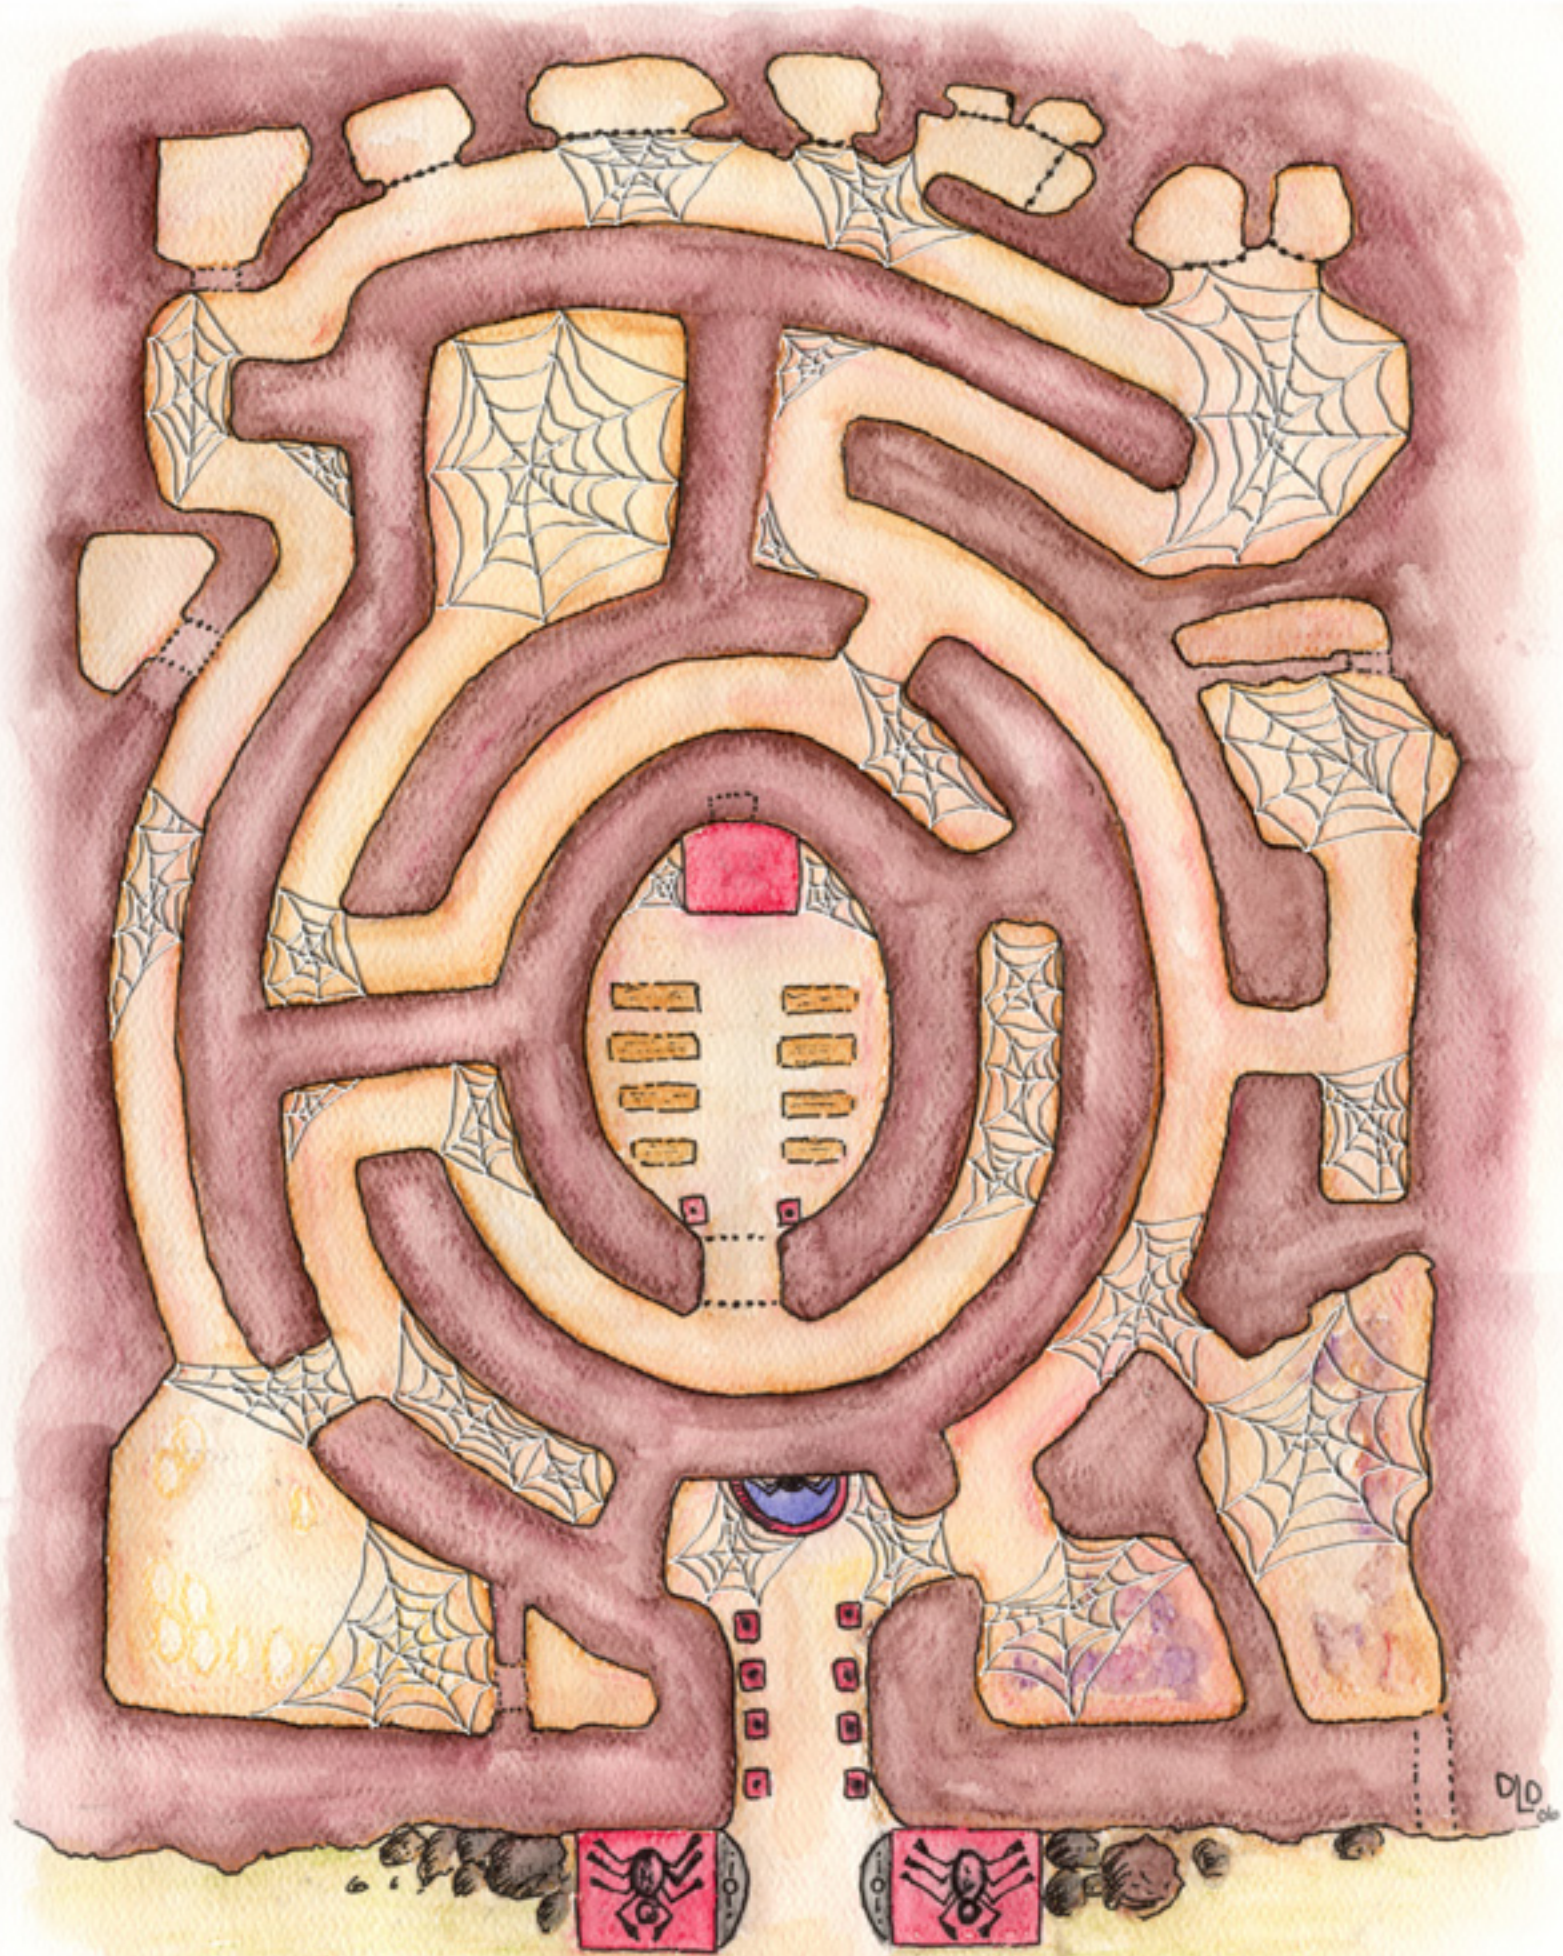

Cartographedia

The Spider Lair

Credits

Cartography: Dana Driscoll

Layout: Kosala Ubayasekara

<<http://www.silven.com/>>

Using This Product

The Cartographedia series is a hand-painted, full-color line of quality RPG maps to meet your gaming needs. Each map set includes both printer-friendly and screen friendly high-resolution maps along with plot hooks and map details.

This product contains a map for a spider cult lair of two types--a map for the lair of a humanoid cult who worships spiders and a web-filled map of the same lair infested with spiders (most likely intelligent ones). Each type includes a labeled color map with grids, an unlabeled color map, black and white labeled and unlabeled maps for home printing

Secret Passages

Living Area

Secret Storage

Inner Sanctum

Hatchery

Secret Passage

Cages for Live Food

Living Area

Secret Passage

Clothing of Victims

10 feet

070

DL

20