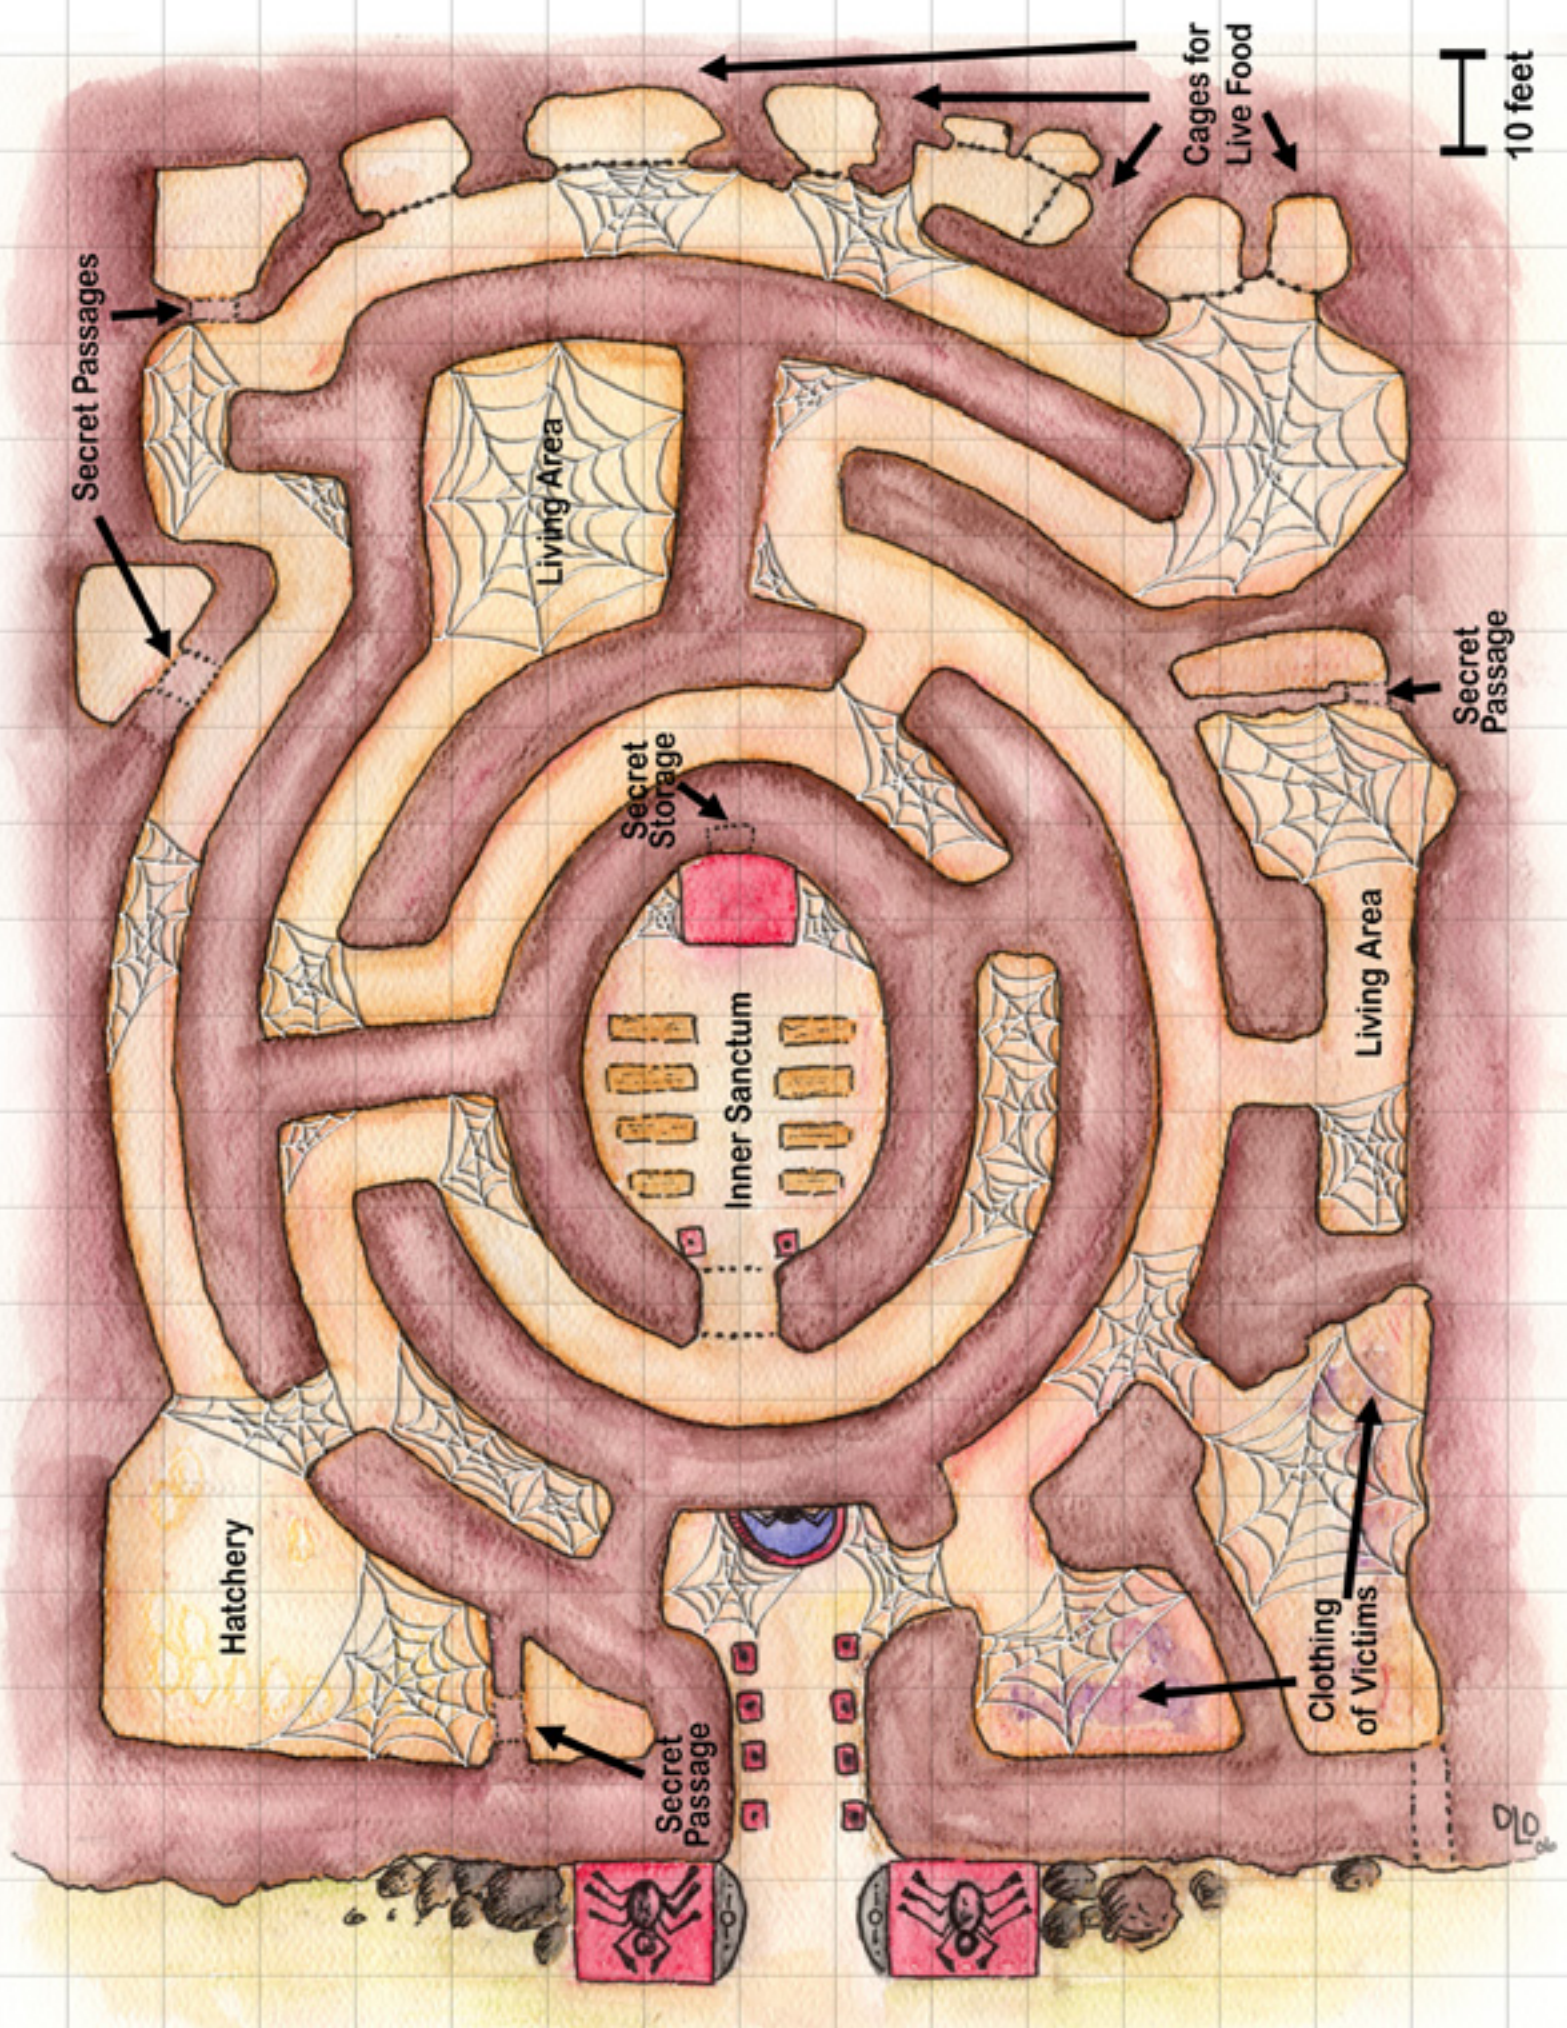

Cartographedia

The Spider Lair

Credits

Cartography: Dana Driscoll

Layout: Kosala Ubayasekara

<<http://www.silven.com/>>

Using This Product

The Cartographedia series is a hand-painted, full-color line of quality RPG maps to meet your gaming needs. Each map set includes both printer-friendly and screen friendly high-resolution maps along with plot hooks and map details.

This product contains a map for a spider cult lair of two types--a map for the lair of a humanoid cult who worships spiders and a web-filled map of the same lair infested with spiders (most likely intelligent ones). Each type includes a labeled color map with grids, an unlabeled color map, black and white labeled and unlabeled maps for home printing

License

You are granted a license to print this product as many times as needed for personal use. Re-sale is prohibited in both partial or complete form.

Map Contents

Color Maps

Spider Cult Lair (with labels)	3
Spider-infested Lair (with labels)	4
Spider Cult Lair	5
Spider-infested Lair	6

Secret Passages

Living Area

Secret Storage

Inner Sanctum

Hatchery

Secret Passage

Cages for Live Food

Living Area