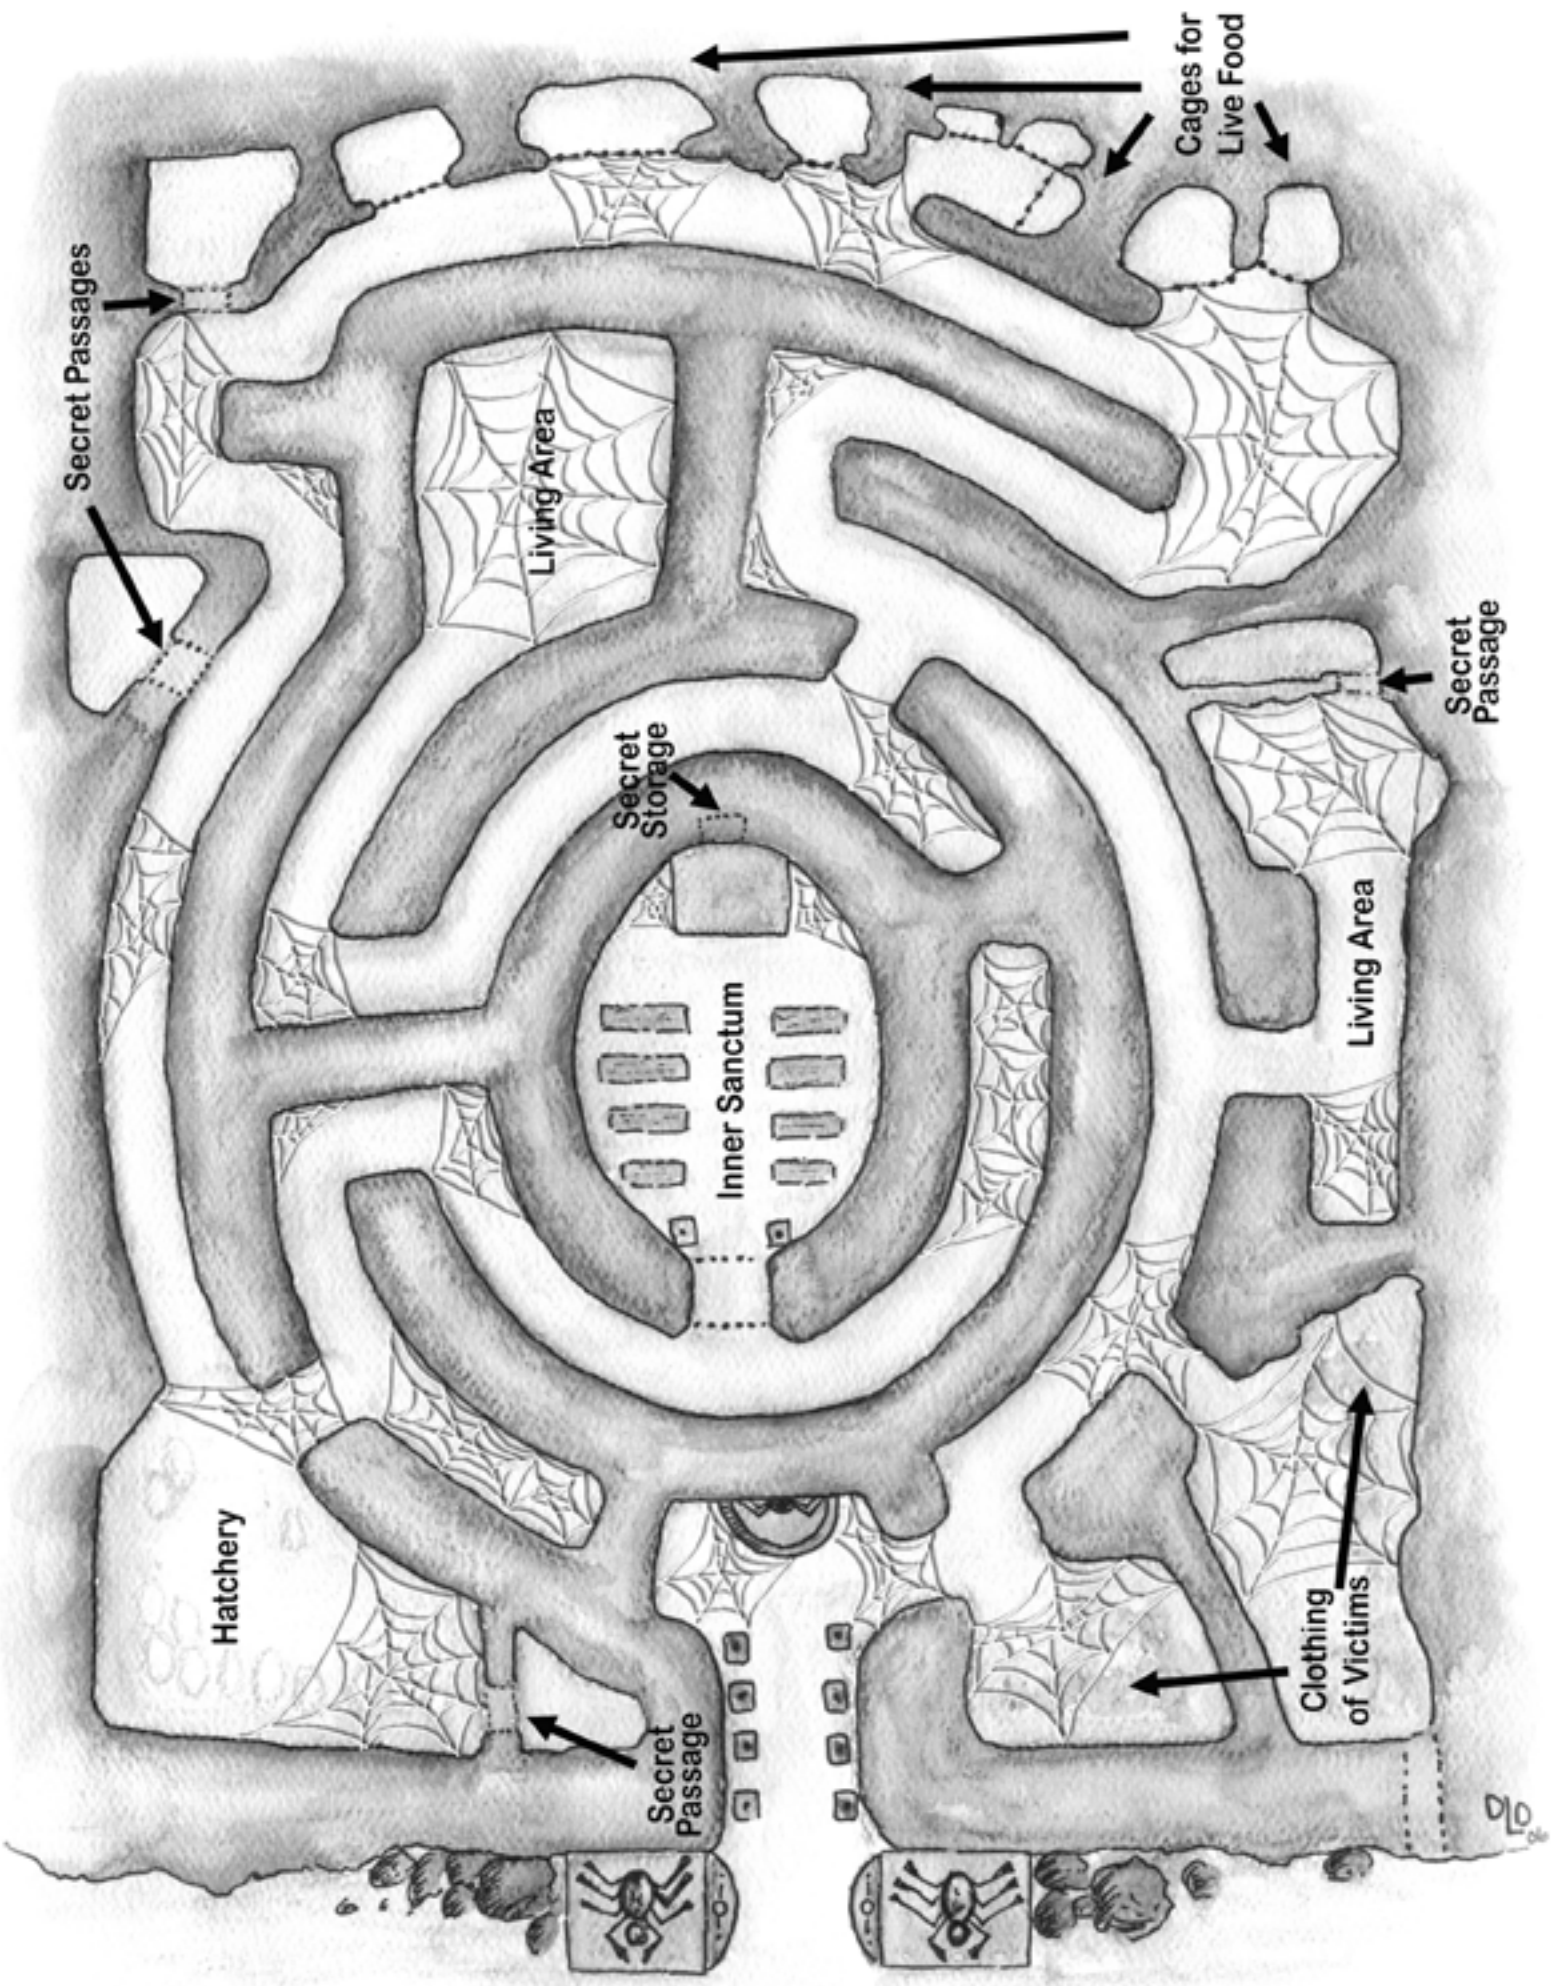

Cartographedia

The Spider Lair

Credits

Cartography: Dana Driscoll

Layout: Kosala Ubayasekara

<<http://www.silven.com/>>

Using This Product

The Cartographedia series is a hand-painted, full-color line of quality RPG maps to meet your gaming needs. Each map set includes both printer-friendly and screen friendly high-resolution maps along with plot hooks and map details.

This product contains a map for a spider cult lair of two types--a map for the lair of a humanoid cult who worships spiders and a web-filled map of the same lair infested with spiders (most likely intelligent ones). Each type includes a labeled color map with grids, an unlabeled color map, black and white labeled and unlabeled maps for home printing

Secret Passages

Living Area

Secret Storage

Inner Sanctum

Hatchery

Secret Passage

Cages for Live Food

Living Area

Secret Passage

Clothing of Victims

10 feet

070

DL

20