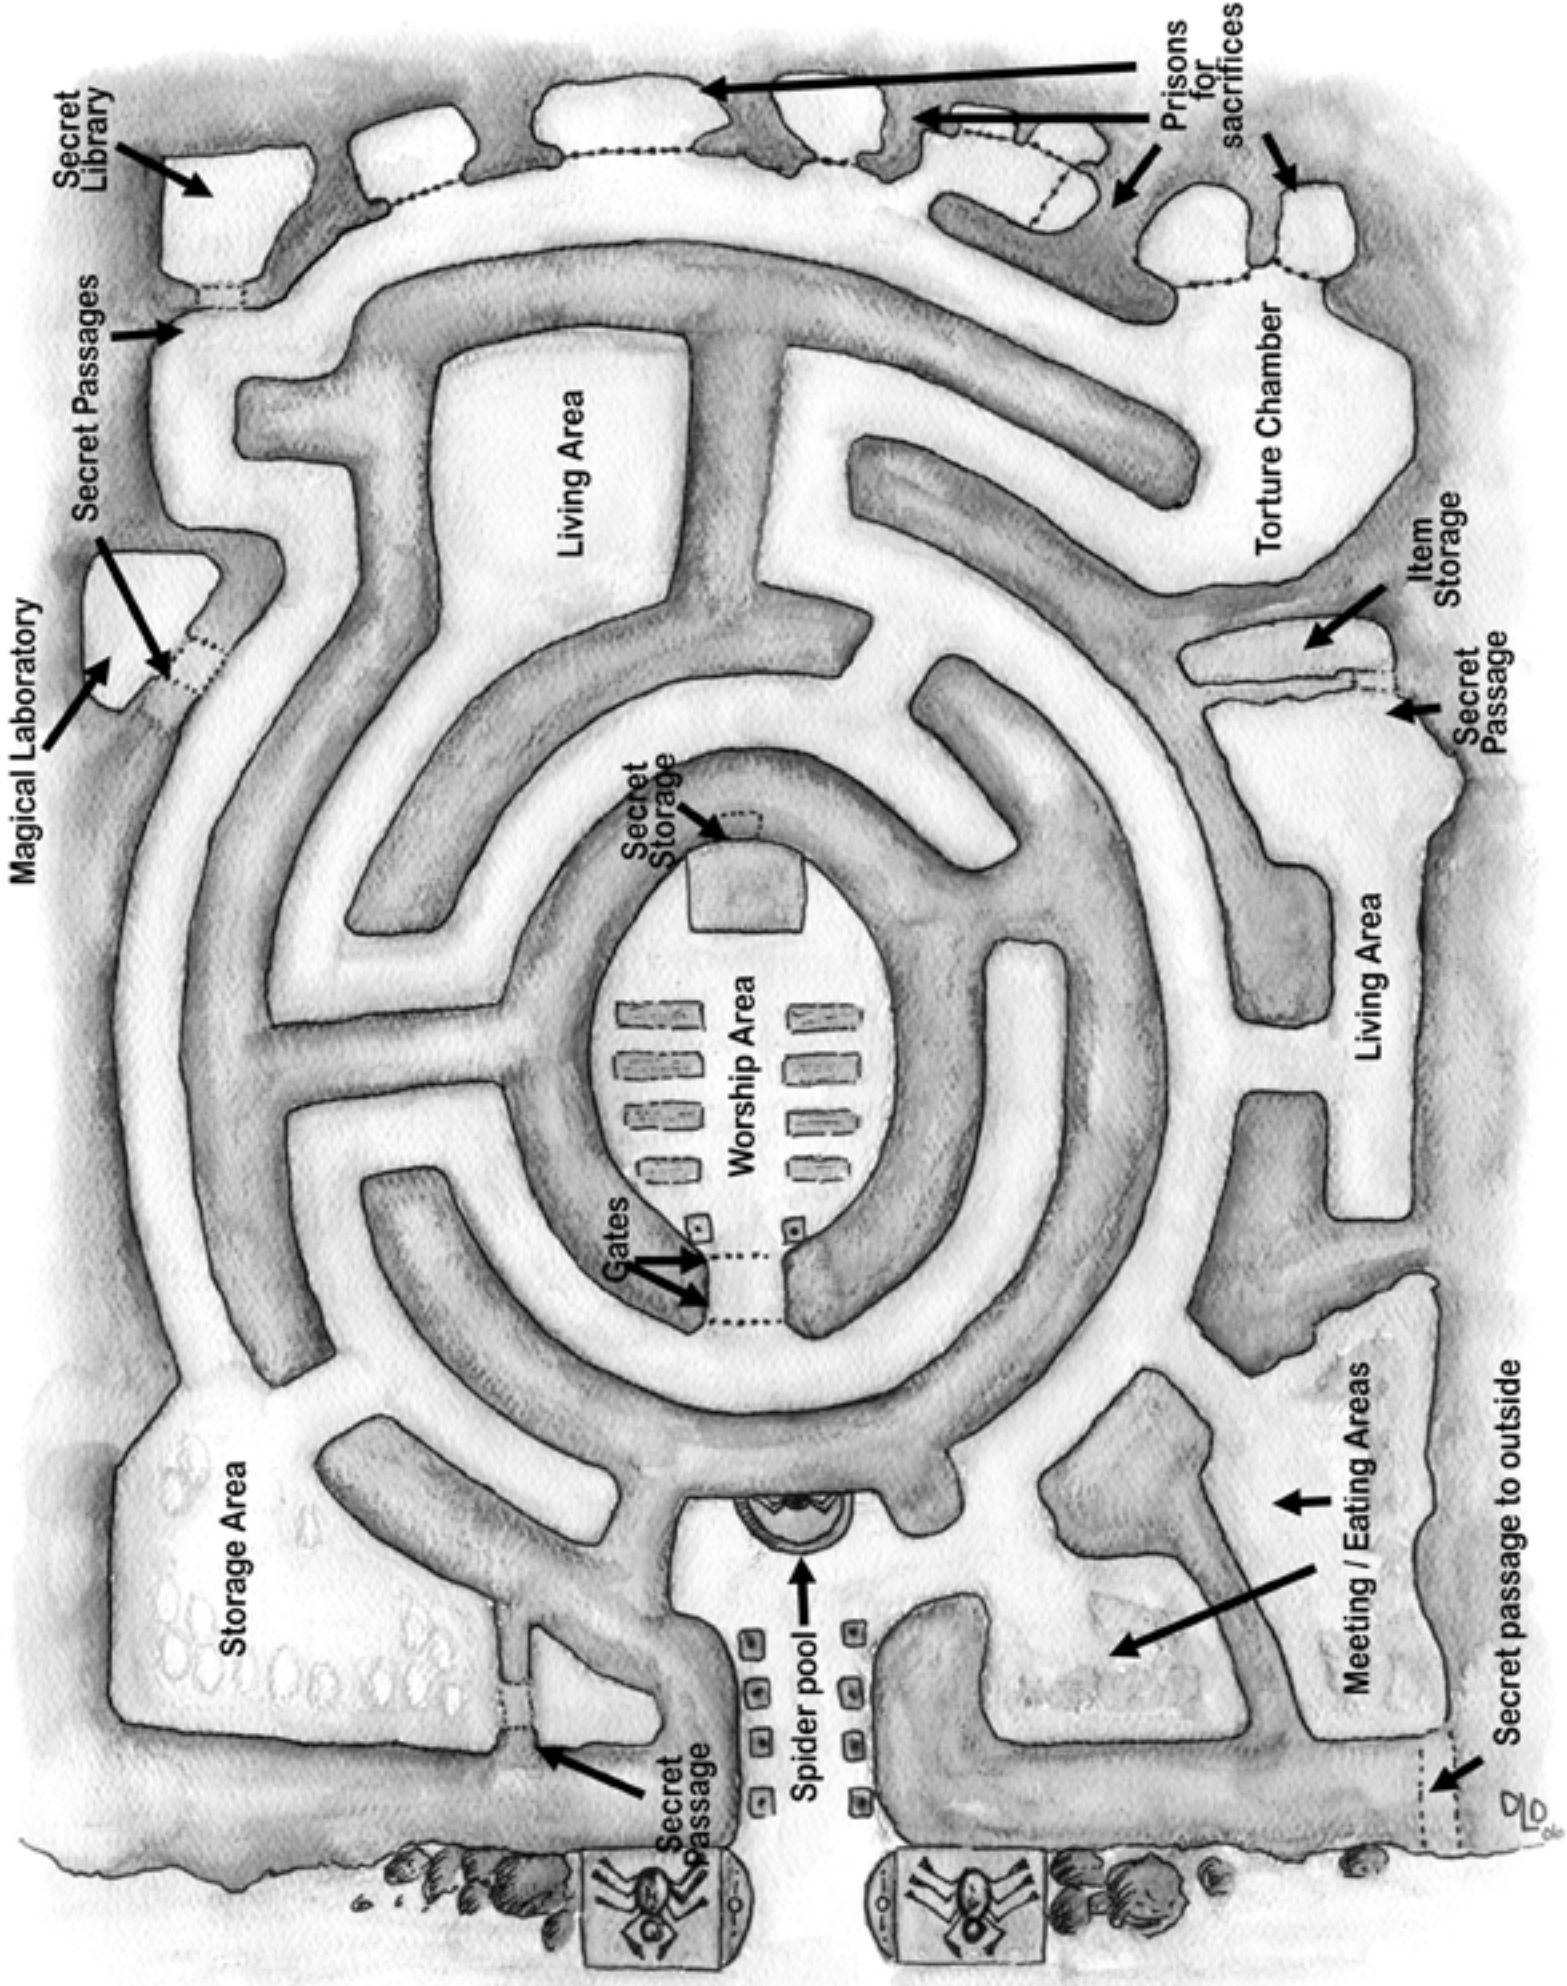

This product contains a map for a spider cult lair of two types--a map for the lair of a humanoid cult who worships spiders and a web-filled map of the same lair infested with spiders (most likely intelligent ones). Each type includes a labeled color map with grids, an unlabeled color map, black and white labeled and unlabeled maps for home printing

Secret Passages

Living Area

Secret Storage

Inner Sanctum

Hatchery

Secret Passage

Cages for Live Food

Living Area

Secret Passage

Clothing of Victims

10 feet

070

DL

20