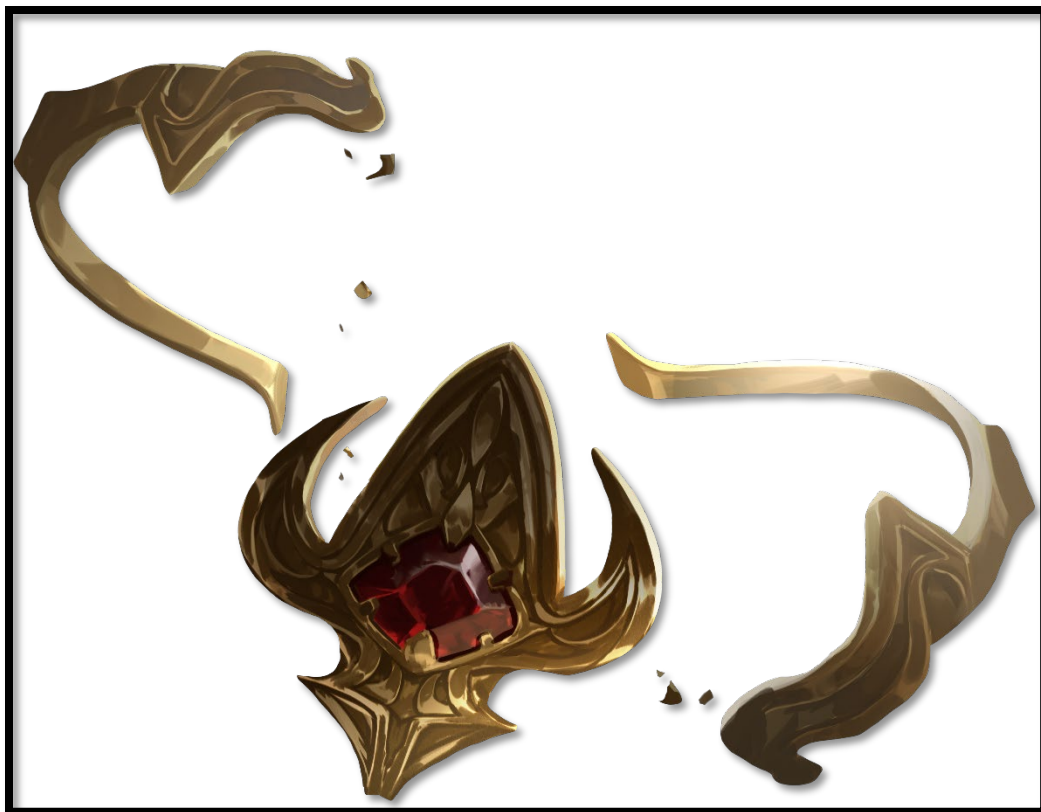

RACE FOR THE CROWN ART

NASTYA LEHN