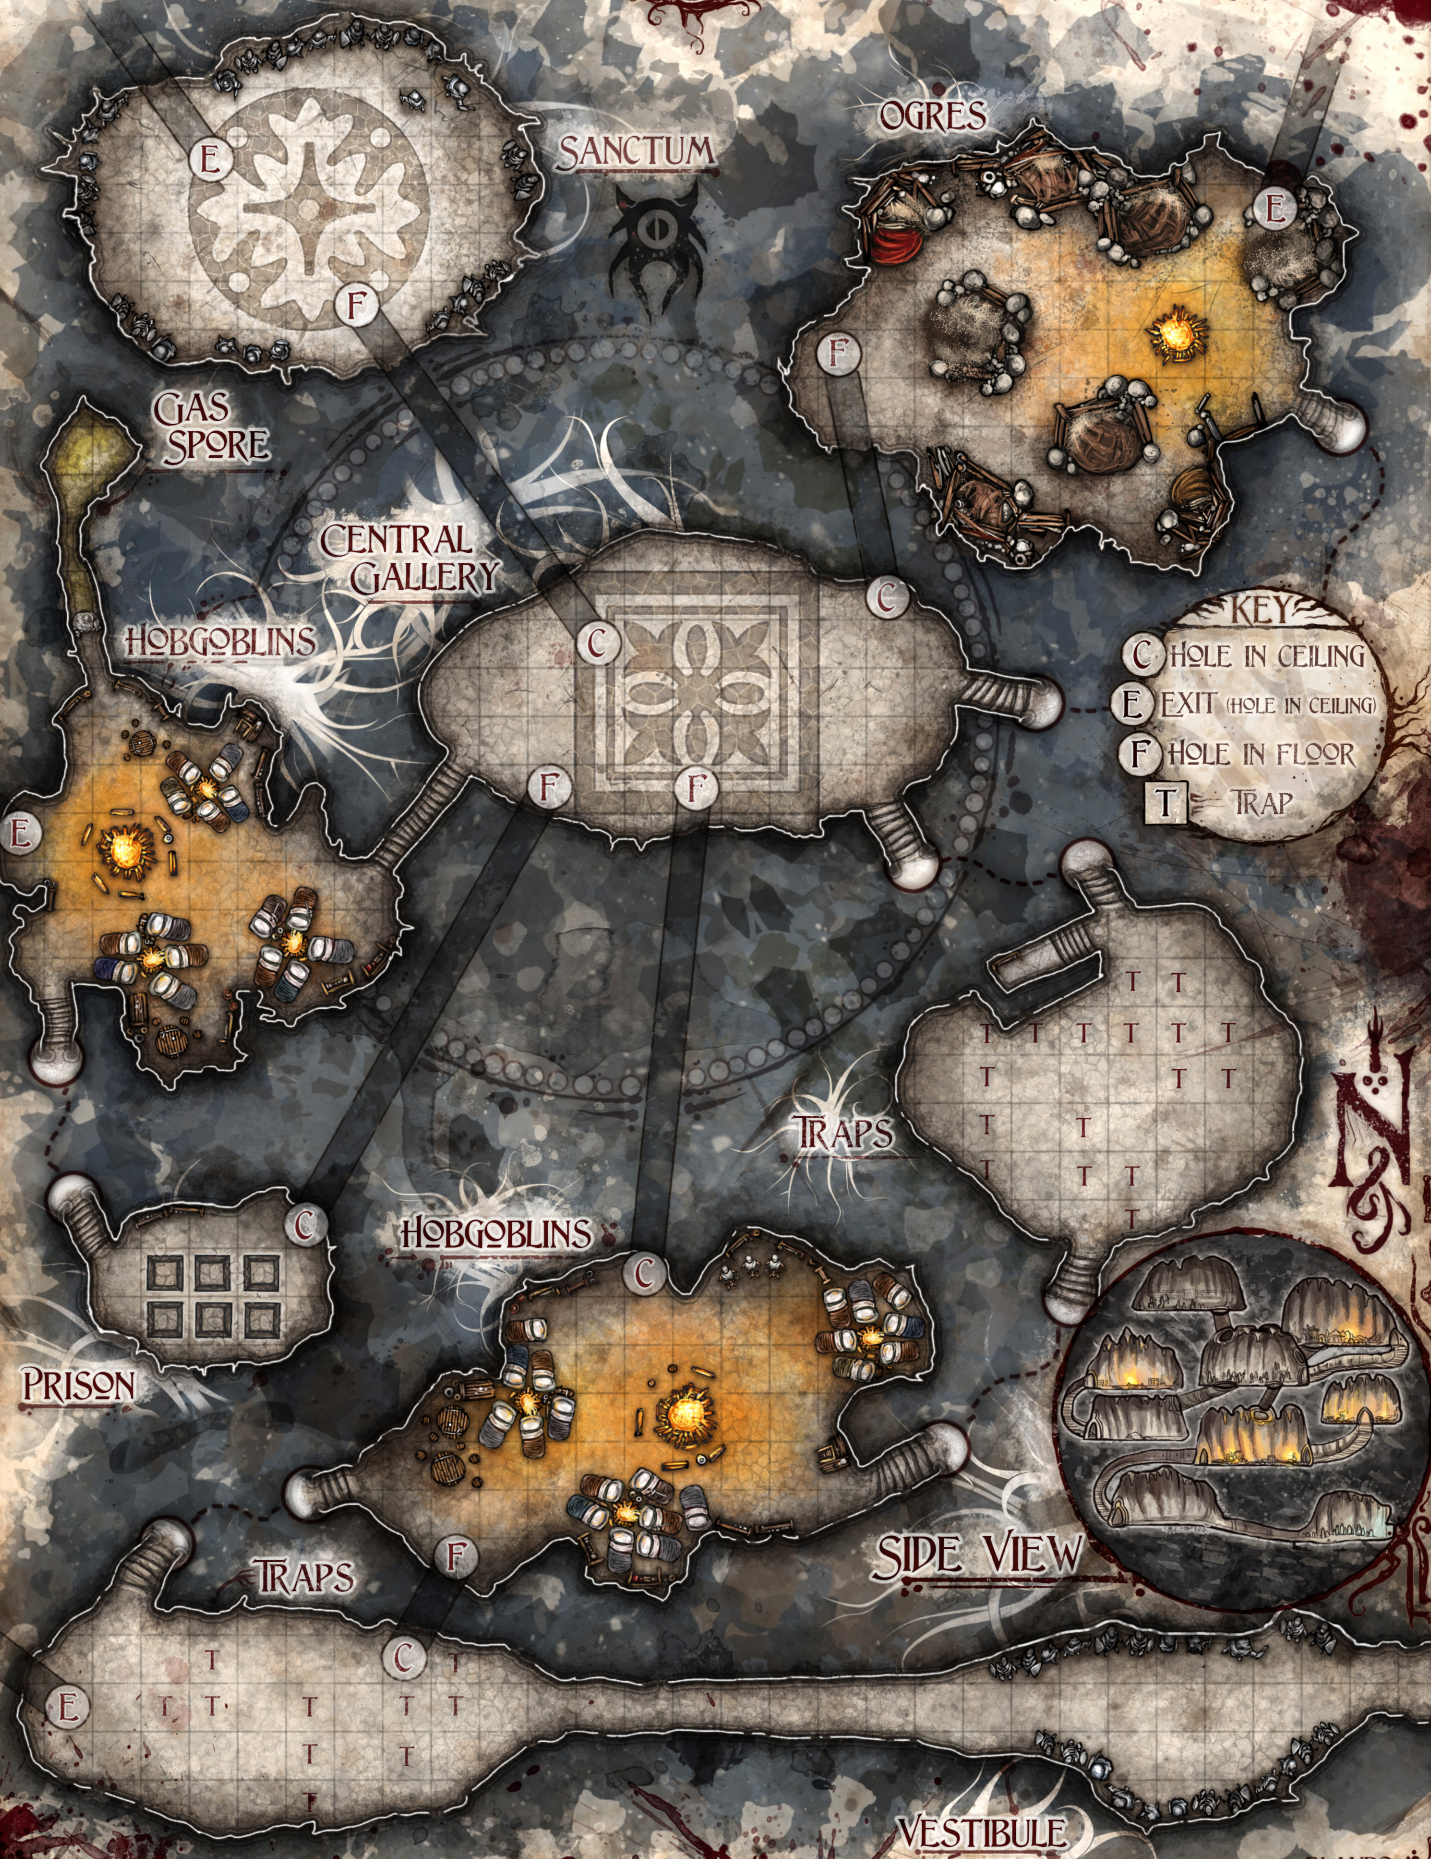

☐ = 10 FEET

BEHOLDER LAIR

SANCTUM

OGRES

GAS SPORE

CENTRAL GALLERY

HOBGOBLINS

KEY

- C HOLE IN CEILING
- E EXIT (HOLE IN CEILING)
- F HOLE IN FLOOR
- T TRAP

TRAPS

HOBGOBLINS

PRISON

TRAPS

SIDE VIEW

VESTIBULE

BLANDO

☐ = 10 FEET

BEHOLDER LAIR

GOBLINOID WAR CAMP

DITCH

PIT

COMMAND CENTER

ANIMAL PEN

- KEY
-  BUGBEAR DEN
 -  GATE TOWER
 -  GOBLIN HOVEL
 -  HOBGOBLIN BARRACKS
 -  SUPPLY WAGON