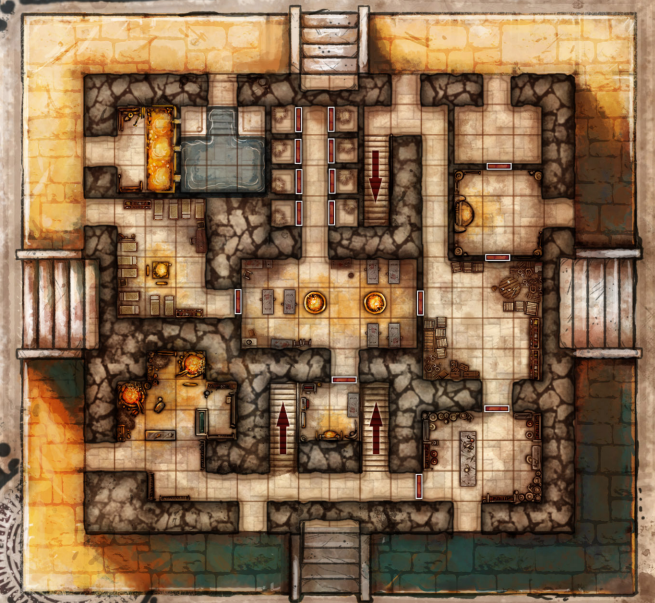

LEVEL 3: ABOMINATION LEVEL

LEVEL 2: PUREBLOOD LEVEL

LEVEL 4: MALISON LEVEL

SIDE VIEW

LEVEL 1: CULTIST LEVEL

□ = 10 FEET

YUAN-TI TEMPLE

LEVEL 5: TEMPLE MOUNT

LEVEL 3: ABOMINATION LEVEL

LEVEL 2: PUREBLOOD LEVEL

LEVEL 4: MALISON LEVEL

LEVEL 1: CULTIST LEVEL

□ = 10 FEET