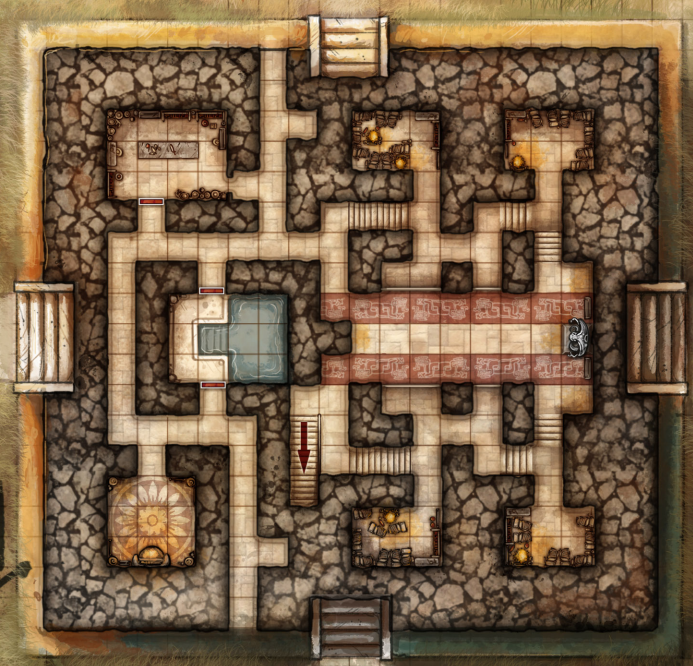

LEVEL 3: ABOMINATION LEVEL

LEVEL 2: PUREBLOOD LEVEL

LEVEL 4: MALISON LEVEL

SIDE VIEW

LEVEL 1: CULTIST LEVEL

□ = 10 FEET

YUAN-TI TEMPLE

LEVEL 5: TEMPLE MOUNT

LEVEL 3: ABOMINATION LEVEL

LEVEL 2: PUREBLOOD LEVEL

LEVEL 4: MALISON LEVEL

LEVEL 1: CULTIST LEVEL

□ = 10 FEET