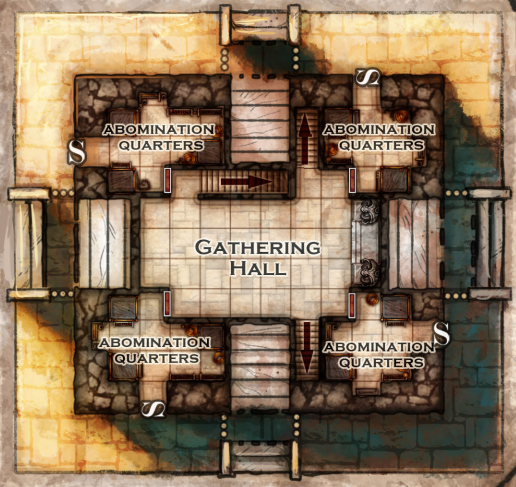

LEVEL 3: ABOMINATION LEVEL

LEVEL 2: PUREBLOOD LEVEL

LEVEL 4: MALISON LEVEL

SIDE VIEW

LEVEL 1: CULTIST LEVEL

□ = 10 FEET

YUAN-TI TEMPLE

LEVEL 5: TEMPLE MOUNT