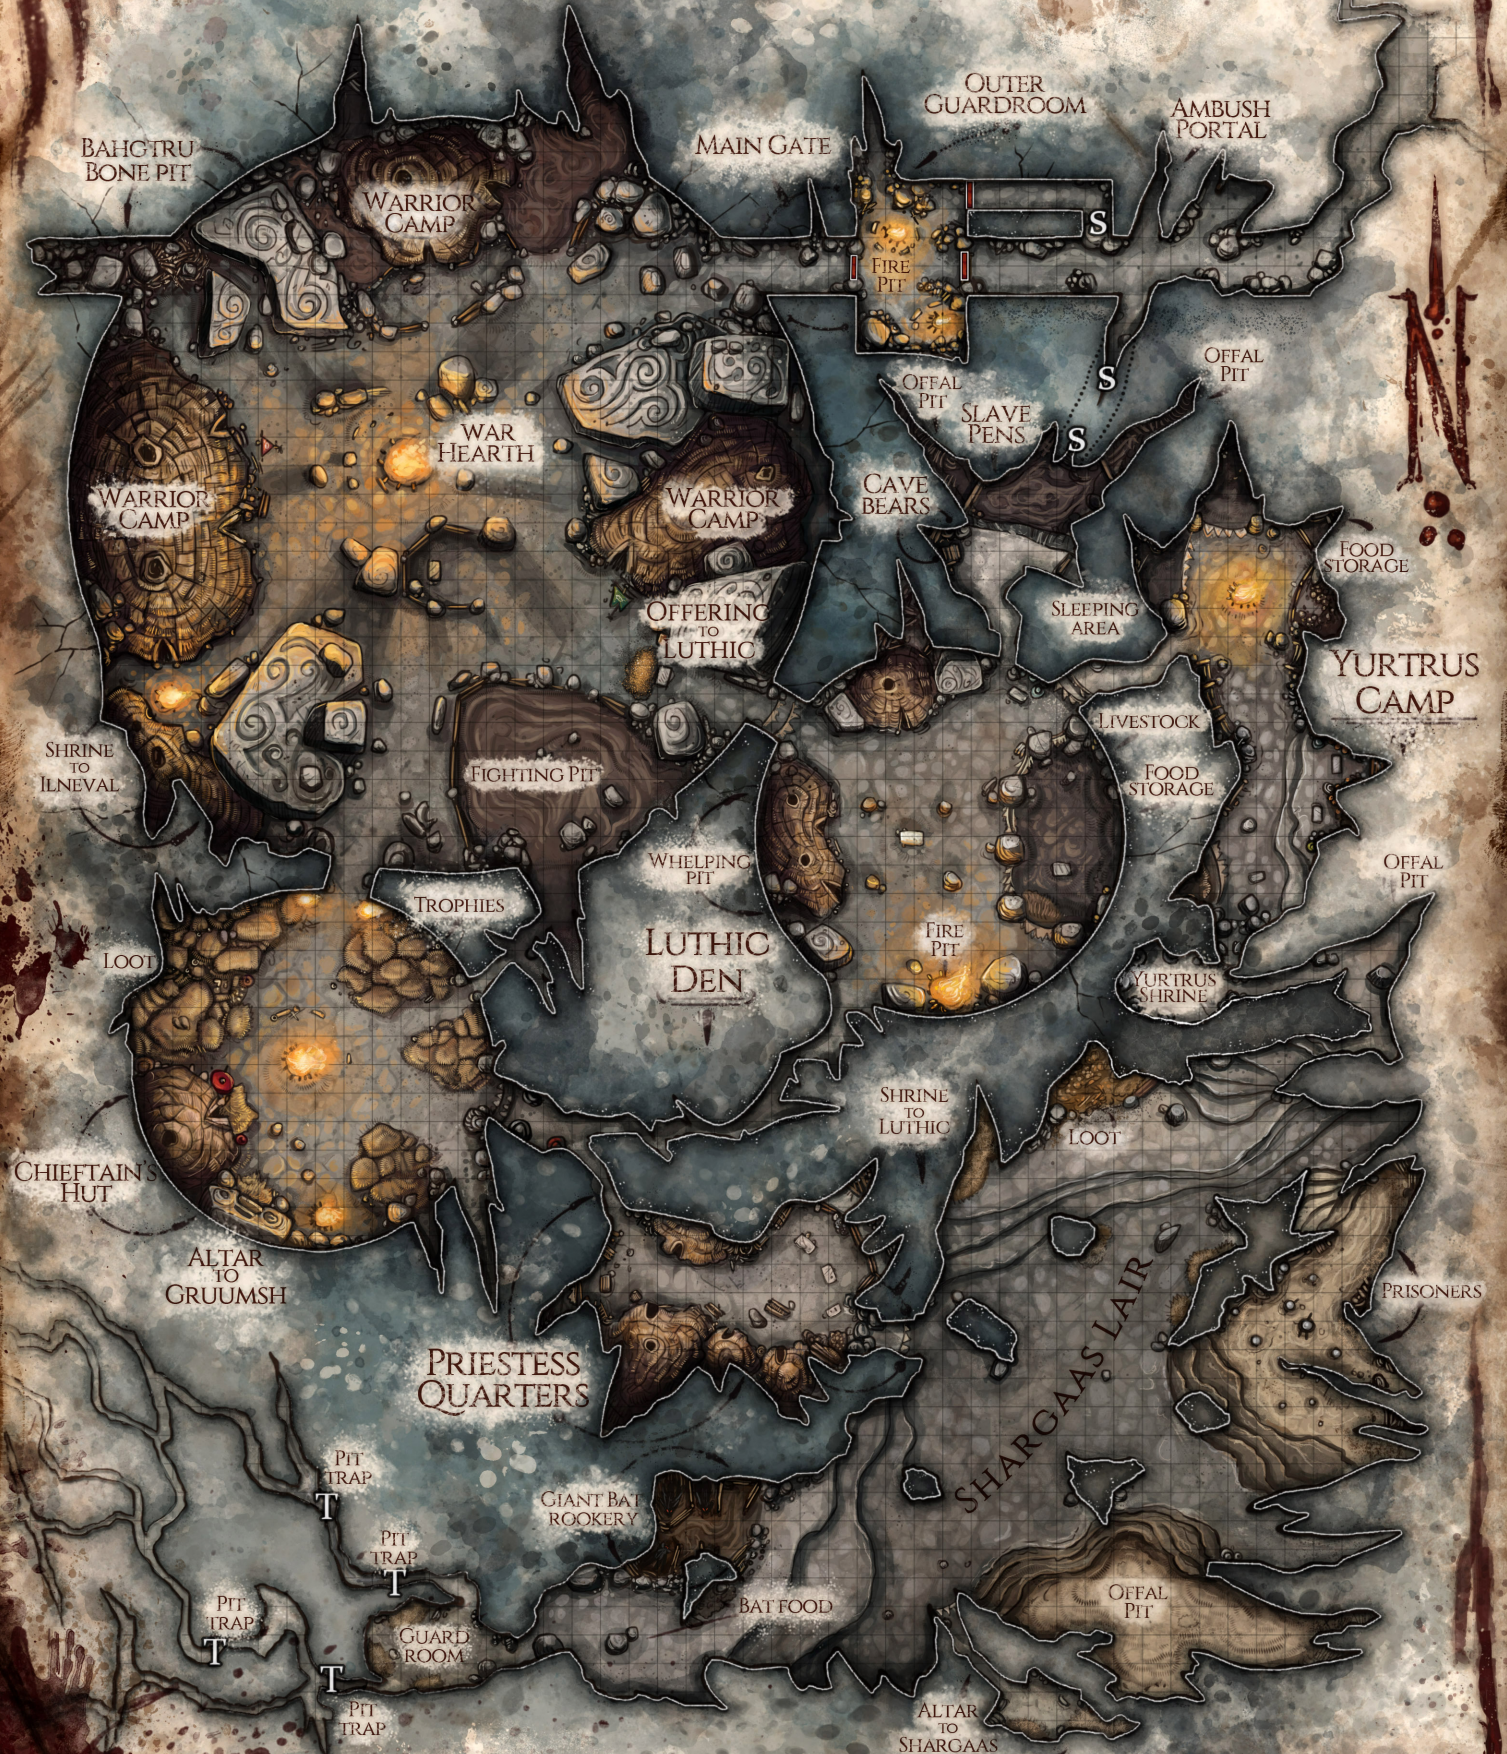

ORC STRONGHOLD

□ = 10 feet