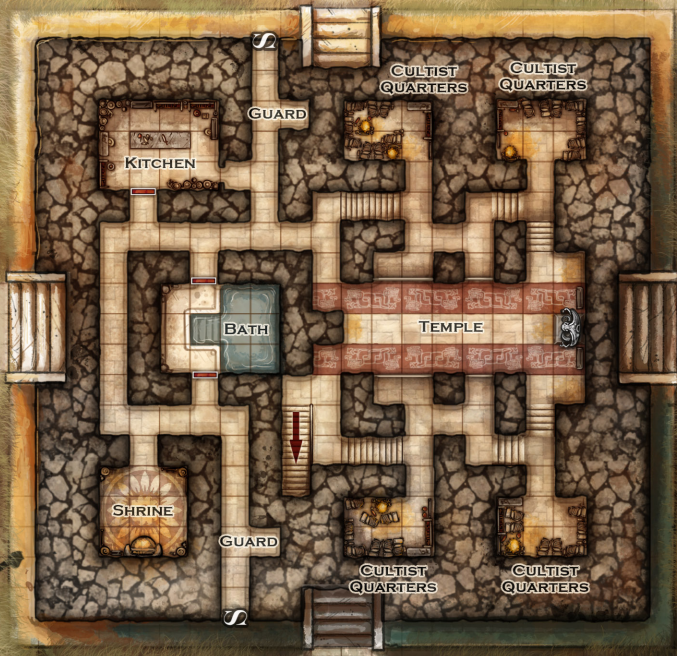

LEVEL 3: ABOMINATION LEVEL

LEVEL 2: PUREBLOOD LEVEL

LEVEL 4: MALISON LEVEL

SIDE VIEW

LEVEL 1: CULTIST LEVEL

□ = 10 FEET

YUAN-TI TEMPLE

LEVEL 5: TEMPLE MOUNT

LEVEL 3: ABOMINATION LEVEL

LEVEL 2: PUREBLOOD LEVEL

LEVEL 4: MALISON LEVEL

LEVEL 1: CULTIST LEVEL

□ = 10 FEET