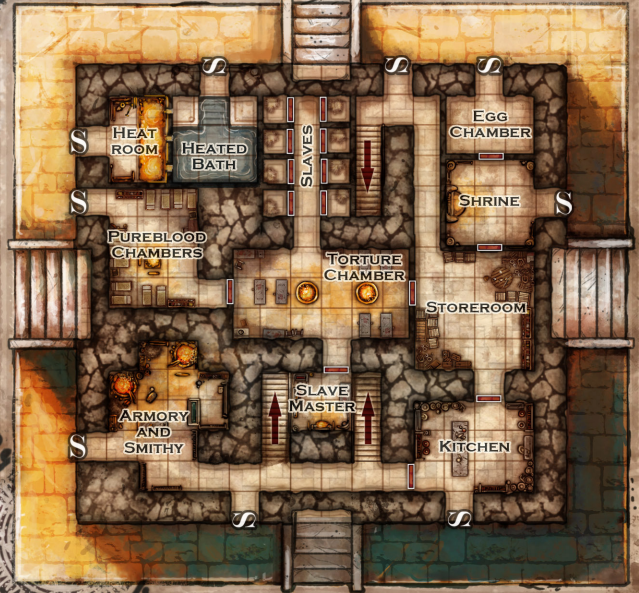

ESCAPE SHAFT

GUARDROOM

UNDERCAVERN

50 FEET

BLANDO

MIND FLAYER COLONY

MIND FLAYER COLONY

50 FEET

BLANDO

ORC STRONGHOLD

□ = 10 feet

ORC STRONGHOLD

□ = 10 feet

BLANCO

YUAN-TI TEMPLE

LEVEL 5: TEMPLE MOUNT

LEVEL 3: ABOMINATION LEVEL

LEVEL 2: PUREBLOOD LEVEL

LEVEL 4: MALISON LEVEL

SIDE VIEW

LEVEL 1: CULTIST LEVEL

□ = 10 FEET

YUAN-TI TEMPLE

LEVEL 5: TEMPLE MOUNT

LEVEL 3: ABOMINATION LEVEL

LEVEL 2: PUREBLOOD LEVEL

LEVEL 4: MALISON LEVEL

LEVEL 1: CULTIST LEVEL

□ = 10 FEET