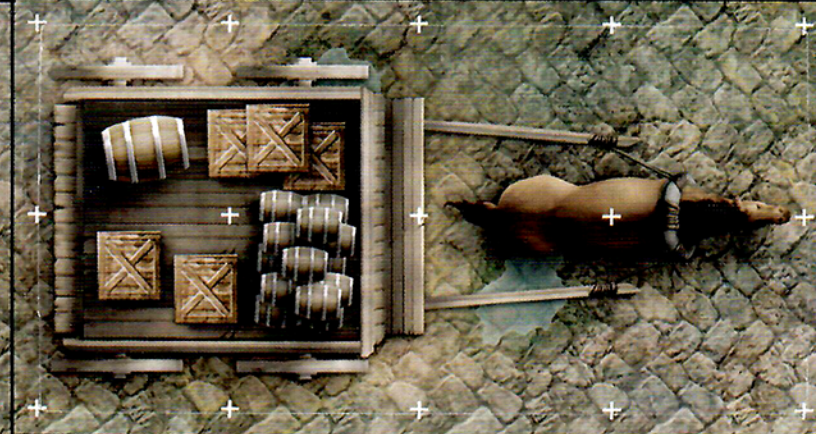

AGE 12+

DUNGEON TILES

REINCARNATED

DUNGEONS & DRAGONS®

CITY

An accessory for the world's greatest roleplaying game

5B

CIVILIZED DOESN'T MEAN SAFE

Add excitement to your tabletop
DUNGEONS & DRAGONS® game with
these full color dungeon tiles.

Easy to set up and infinitely expandable,
these dungeon tiles allow you to create
the adventures you want to play. This
box contains 16 durable, double-sided, tile
sheets, featuring city streets, buildings,
sewers, and other terrain elements
that Dungeon Masters can use to stage
exciting encounters.