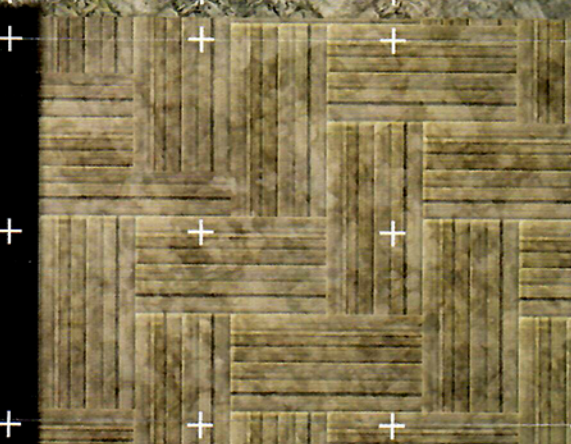

AGE 12+

DUNGEON TILES

REINCARNATED

DUNGEONS & DRAGONS®

CITY

An accessory for the world's greatest roleplaying game

5B

CIVILIZED DOESN'T MEAN SAFE

Add excitement to your tabletop
DUNGEONS & DRAGONS® game with
these full color dungeon tiles.

Easy to set up and infinitely expandable,
these dungeon tiles allow you to create
the adventures you want to play. This
box contains 16 durable, double-sided, tile
sheets, featuring city streets, buildings,
sewers, and other terrain elements
that Dungeon Masters can use to stage
exciting encounters.