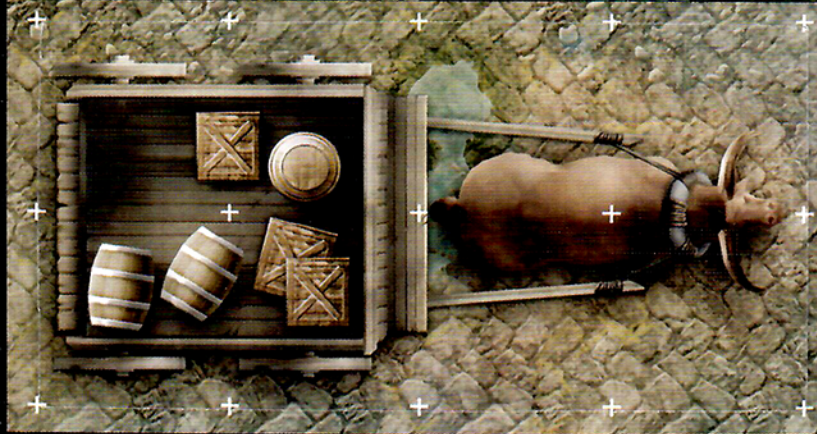

AGE 12+

DUNGEON TILES

REINCARNATED

DUNGEONS & DRAGONS®

CITY

An accessory for the world's greatest roleplaying game

5B

CIVILIZED DOESN'T MEAN SAFE

Add excitement to your tabletop
DUNGEONS & DRAGONS® game with
these full color dungeon tiles.

Easy to set up and infinitely expandable,
these dungeon tiles allow you to create
the adventures you want to play. This
box contains 16 durable, double-sided, tile
sheets, featuring city streets, buildings,
sewers, and other terrain elements
that Dungeon Masters can use to stage
exciting encounters.