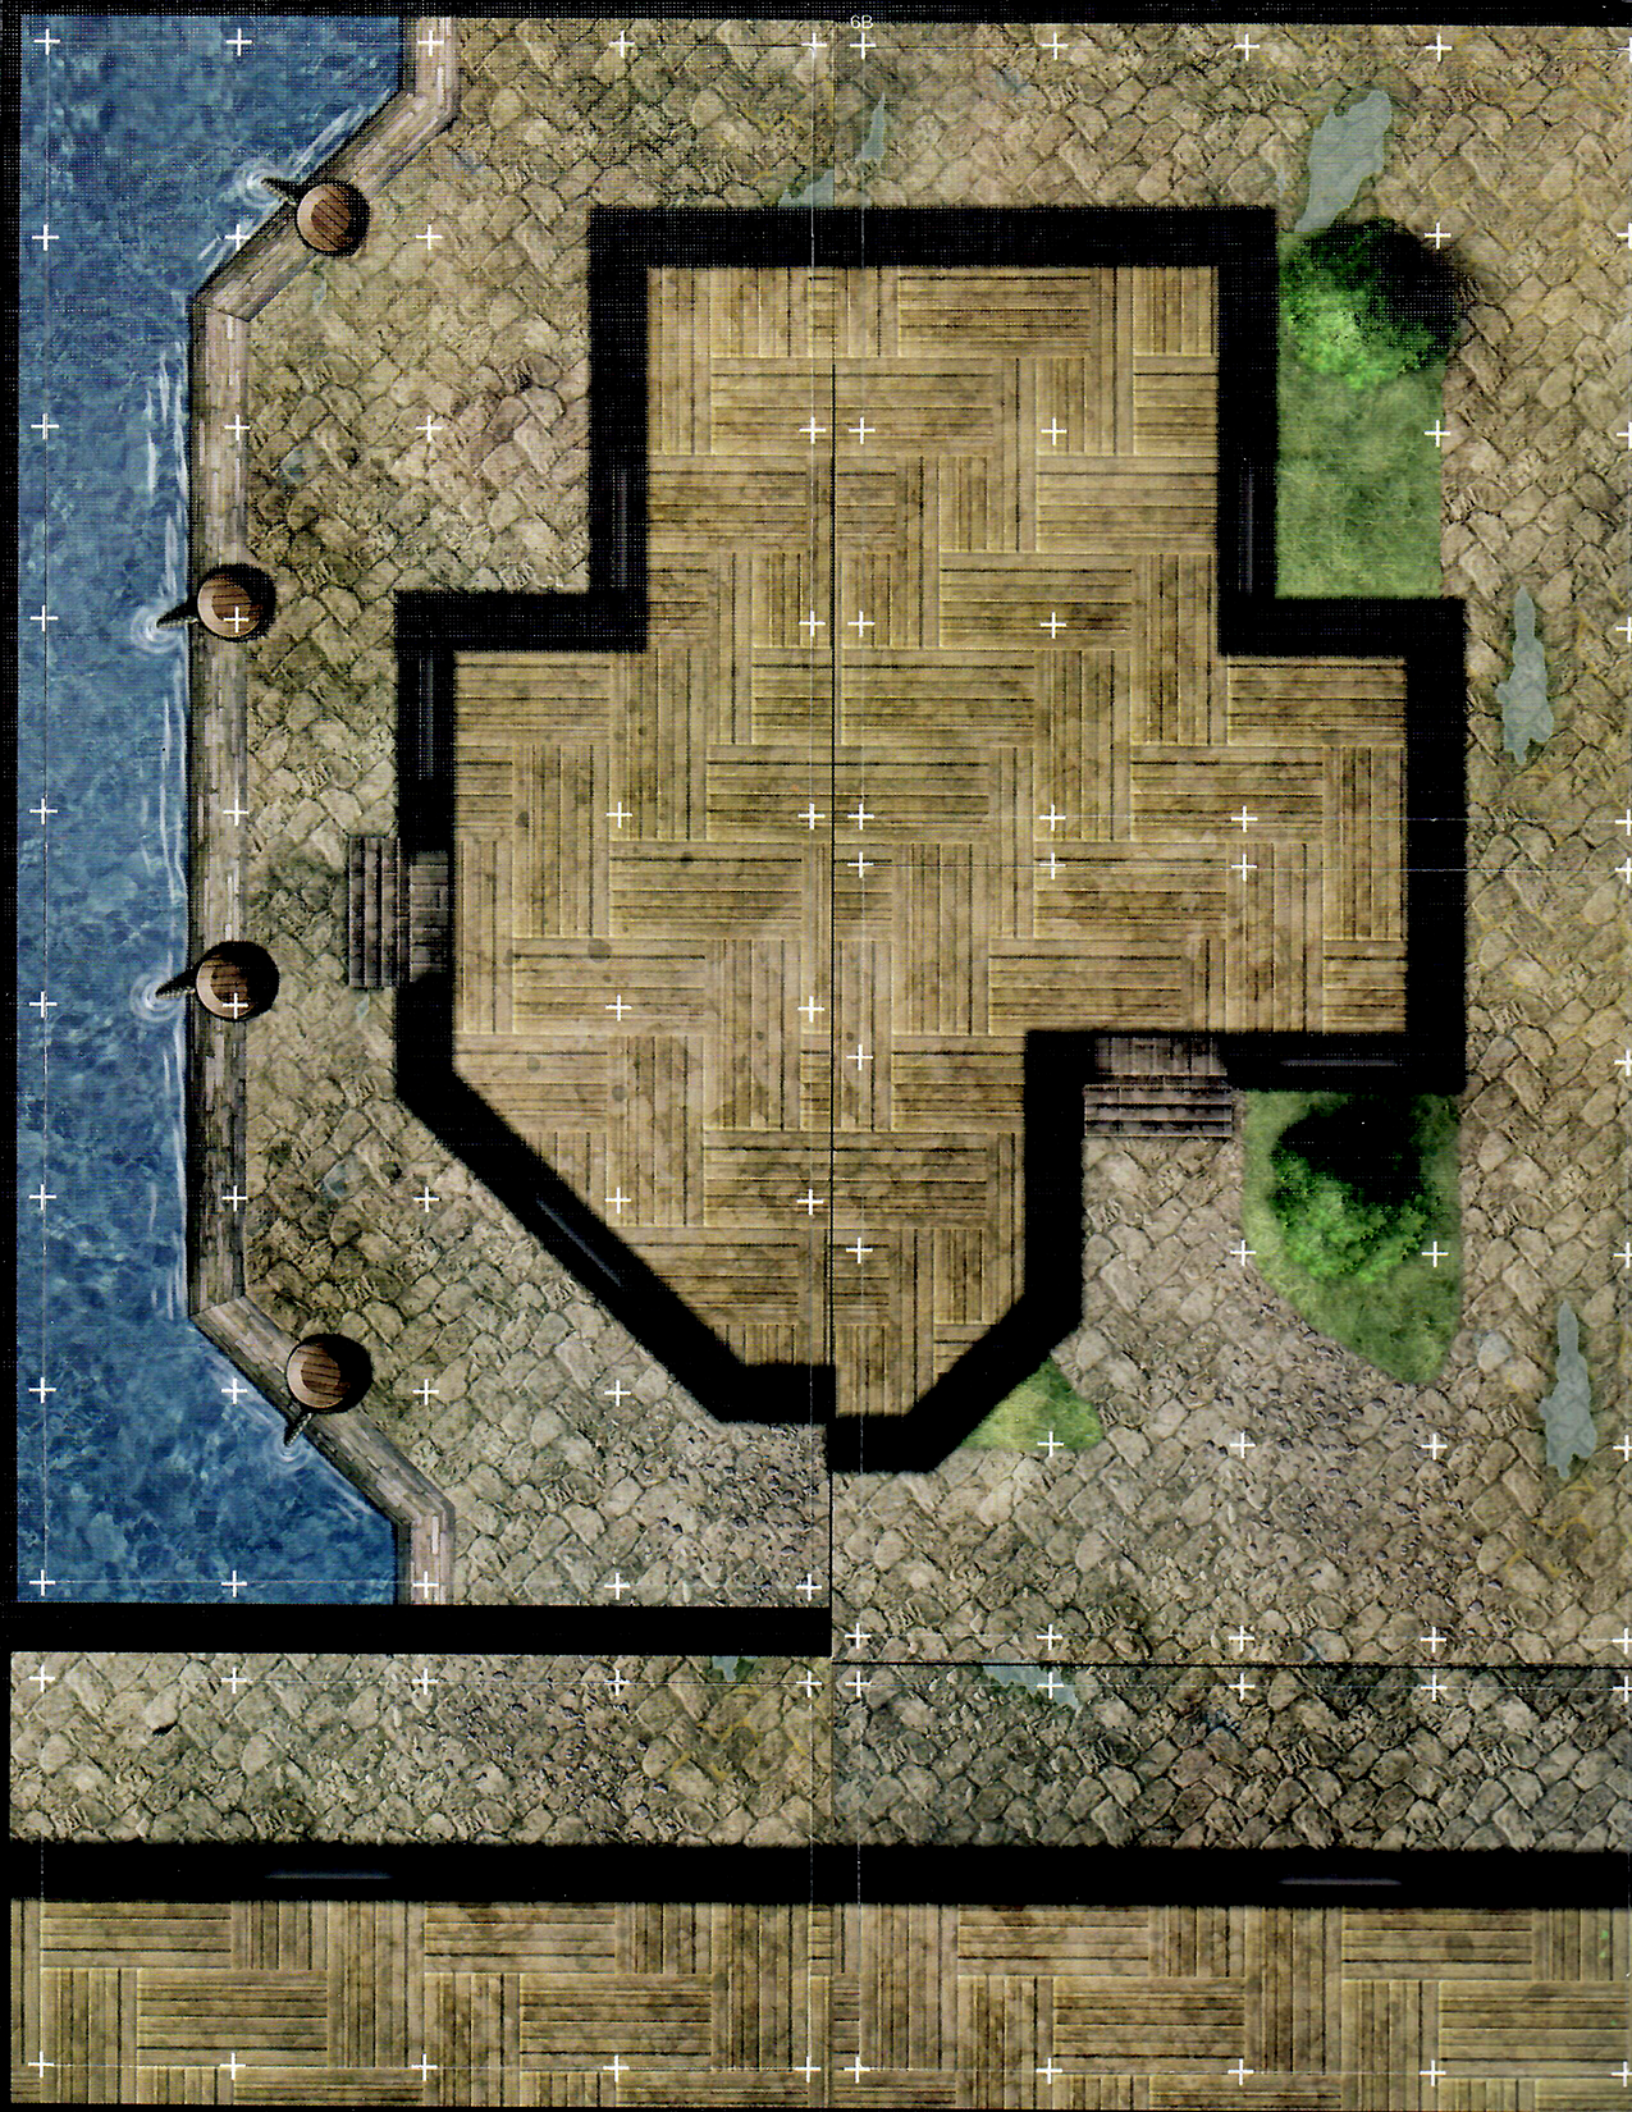

AGE 12+

DUNGEON TILES

REINCARNATED

DUNGEONS & DRAGONS®

CITY

An accessory for the world's greatest roleplaying game

5B

CIVILIZED DOESN'T MEAN SAFE

Add excitement to your tabletop
DUNGEONS & DRAGONS® game with
these full color dungeon tiles.

Easy to set up and infinitely expandable,
these dungeon tiles allow you to create
the adventures you want to play. This
box contains 16 durable, double-sided, tile
sheets, featuring city streets, buildings,
sewers, and other terrain elements
that Dungeon Masters can use to stage
exciting encounters.