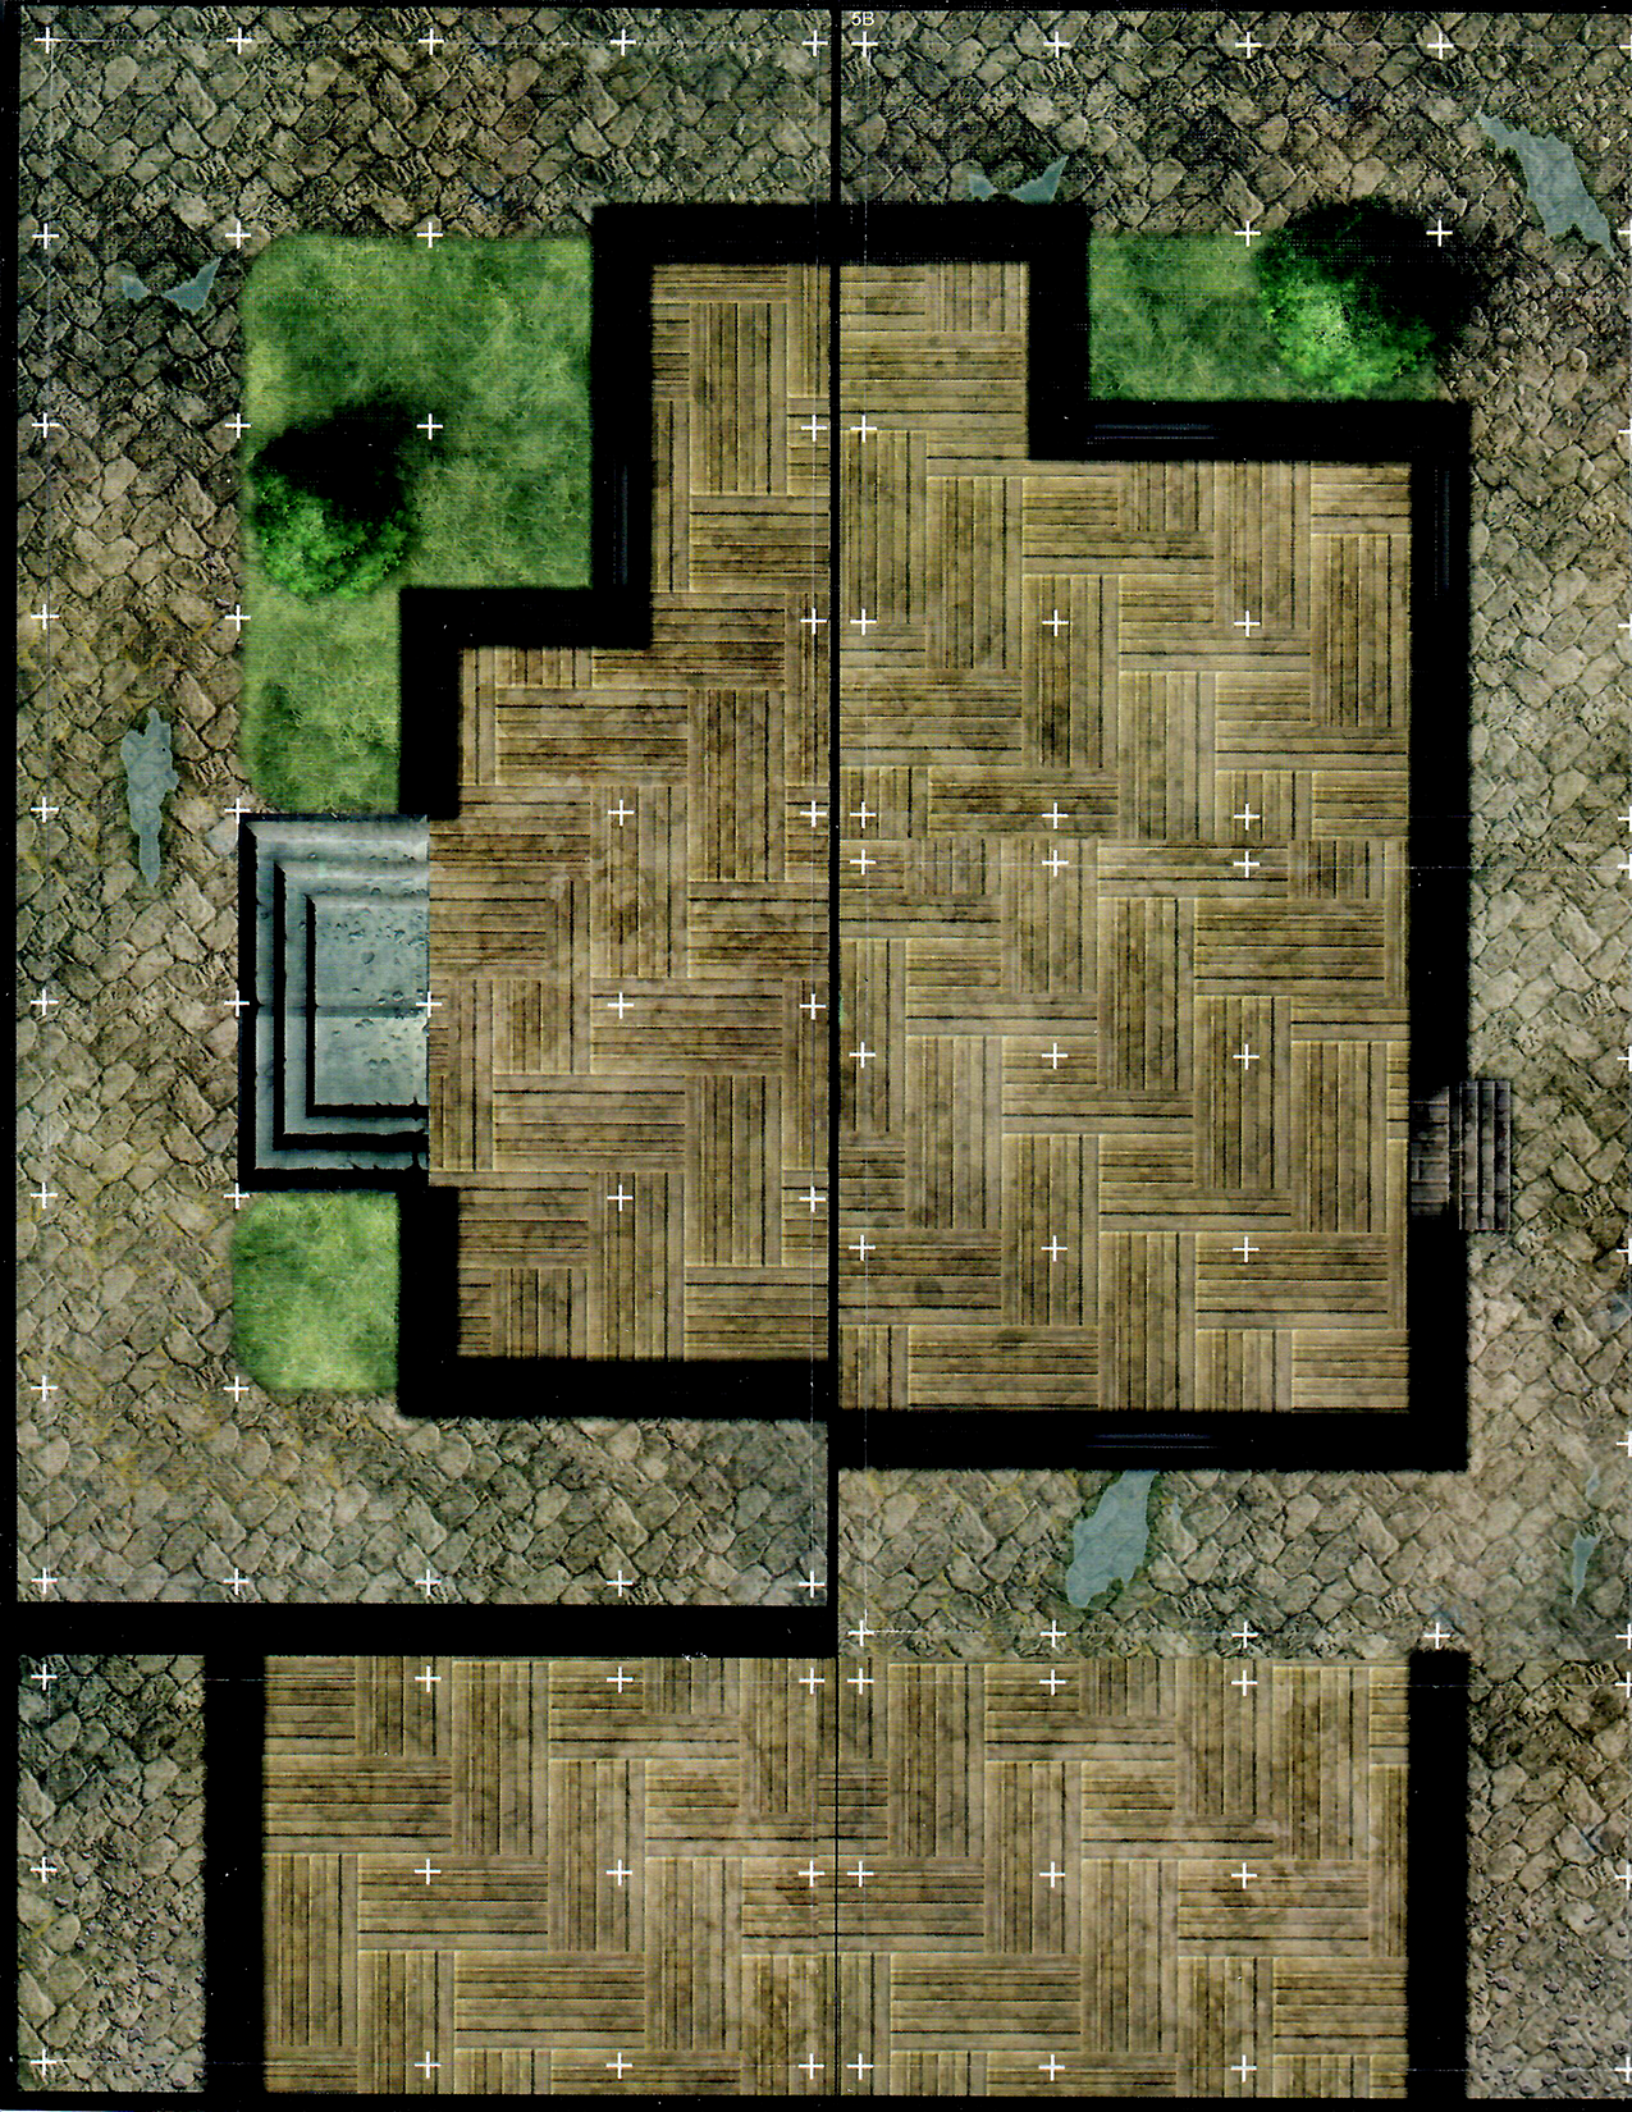

AGE 12+

DUNGEON TILES

REINCARNATED

DUNGEONS & DRAGONS®

CITY

An accessory for the world's greatest roleplaying game

5B

CIVILIZED DOESN'T MEAN SAFE

Add excitement to your tabletop
DUNGEONS & DRAGONS® game with
these full color dungeon tiles.

Easy to set up and infinitely expandable,
these dungeon tiles allow you to create
the adventures you want to play. This
box contains 16 durable, double-sided, tile
sheets, featuring city streets, buildings,
sewers, and other terrain elements
that Dungeon Masters can use to stage
exciting encounters.