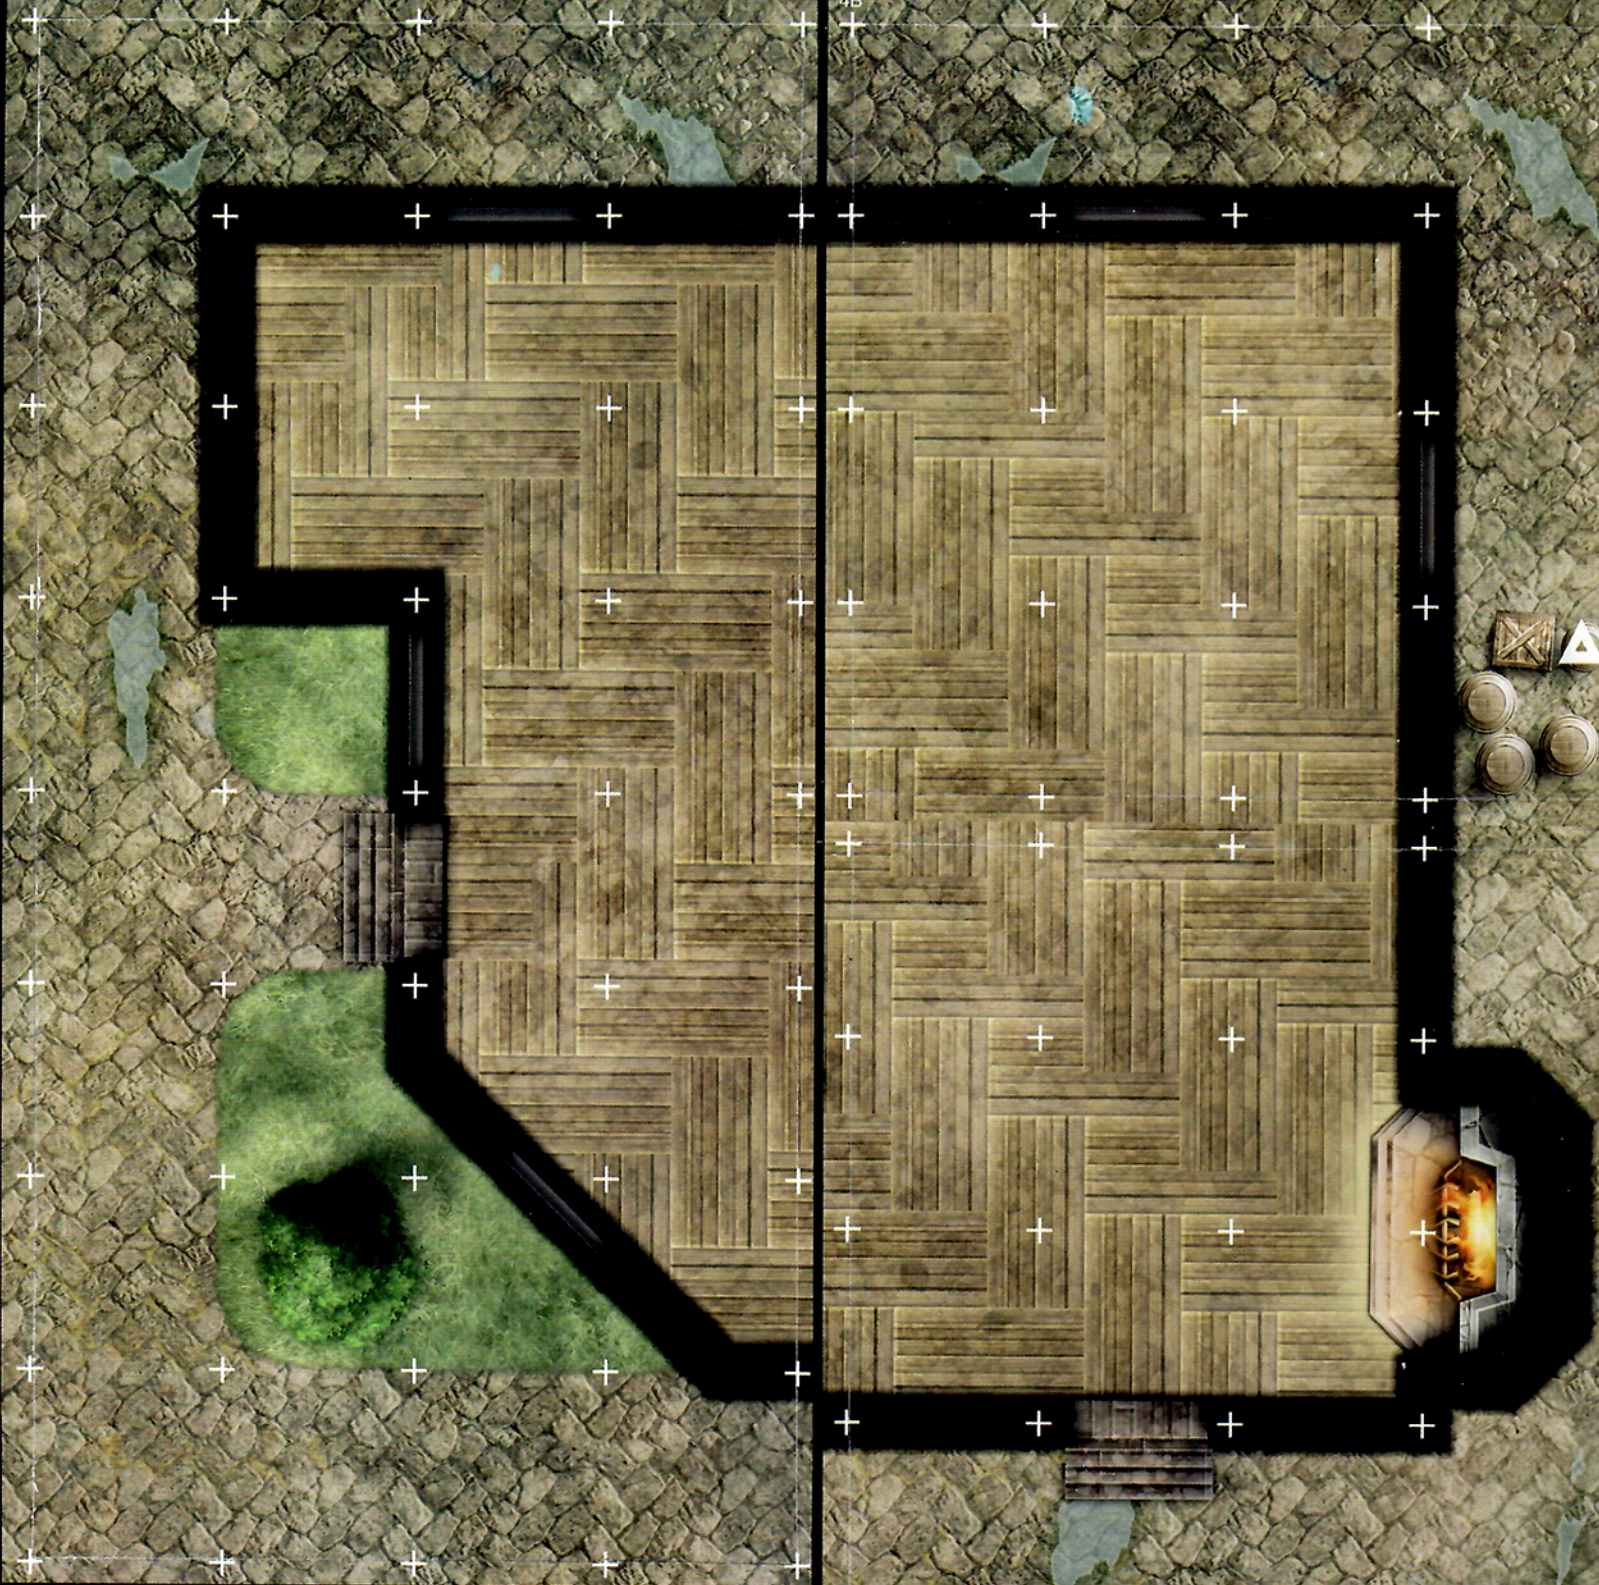

AGE 12+

DUNGEON TILES

REINCARNATED

DUNGEONS & DRAGONS®

CITY

An accessory for the world's greatest roleplaying game

5B

CIVILIZED DOESN'T MEAN SAFE

Add excitement to your tabletop
DUNGEONS & DRAGONS® game with
these full color dungeon tiles.

Easy to set up and infinitely expandable,
these dungeon tiles allow you to create
the adventures you want to play. This
box contains 16 durable, double-sided, tile
sheets, featuring city streets, buildings,
sewers, and other terrain elements
that Dungeon Masters can use to stage
exciting encounters.