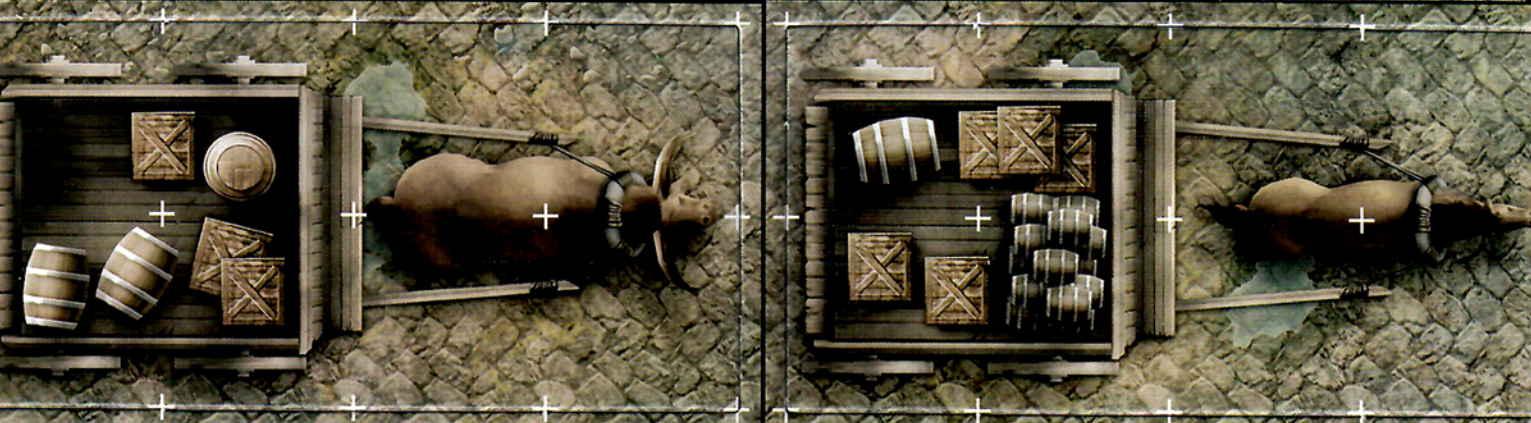

AGE 12+

DUNGEON TILES

REINCARNATED

DUNGEONS & DRAGONS®

CITY

An accessory for the world's greatest roleplaying game

5B

CIVILIZED DOESN'T MEAN SAFE

Add excitement to your tabletop
DUNGEONS & DRAGONS® game with
these full color dungeon tiles.

Easy to set up and infinitely expandable,
these dungeon tiles allow you to create
the adventures you want to play. This
box contains 16 durable, double-sided, tile
sheets, featuring city streets, buildings,
sewers, and other terrain elements
that Dungeon Masters can use to stage
exciting encounters.