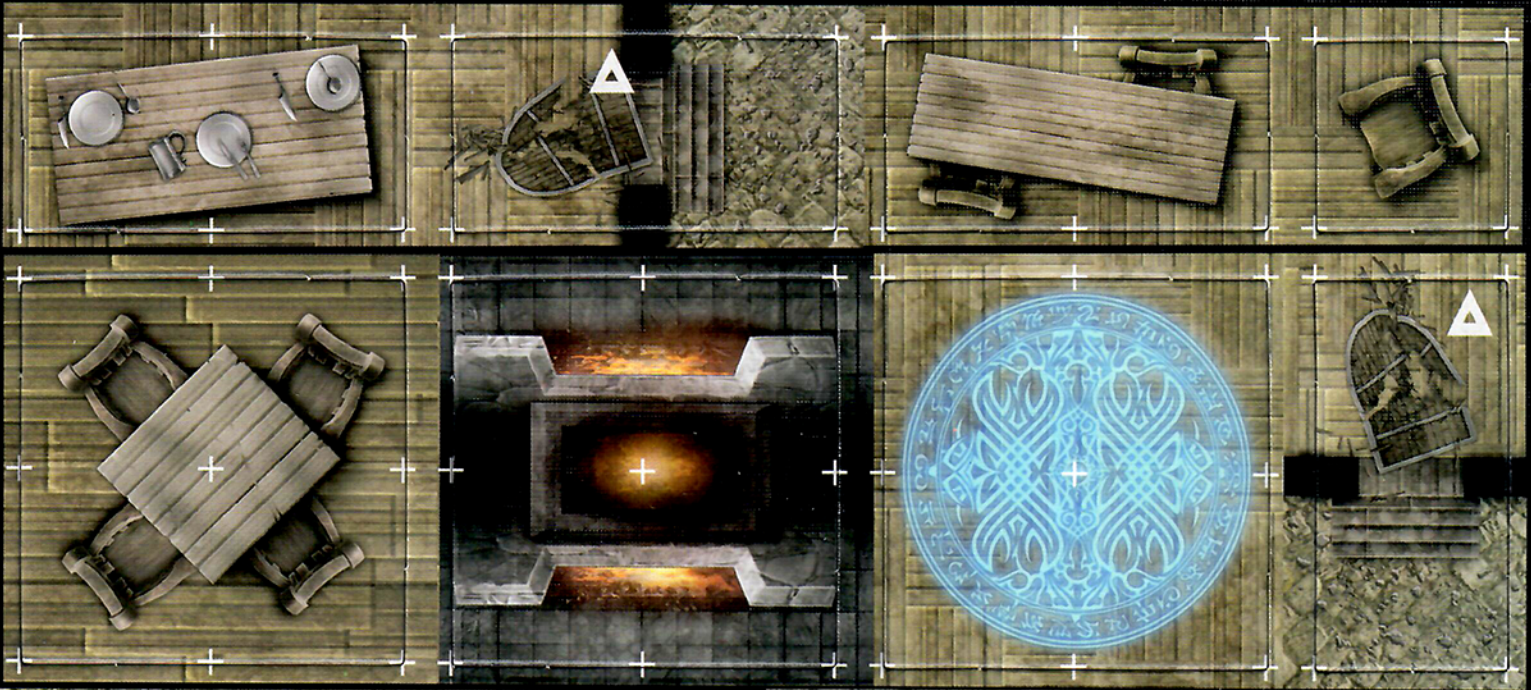

AGE 12+

DUNGEON TILES

REINCARNATED

DUNGEONS & DRAGONS®

CITY

An accessory for the world's greatest roleplaying game

5B

CIVILIZED DOESN'T MEAN SAFE

Add excitement to your tabletop
DUNGEONS & DRAGONS® game with
these full color dungeon tiles.

Easy to set up and infinitely expandable,
these dungeon tiles allow you to create
the adventures you want to play. This
box contains 16 durable, double-sided, tile
sheets, featuring city streets, buildings,
sewers, and other terrain elements
that Dungeon Masters can use to stage
exciting encounters.