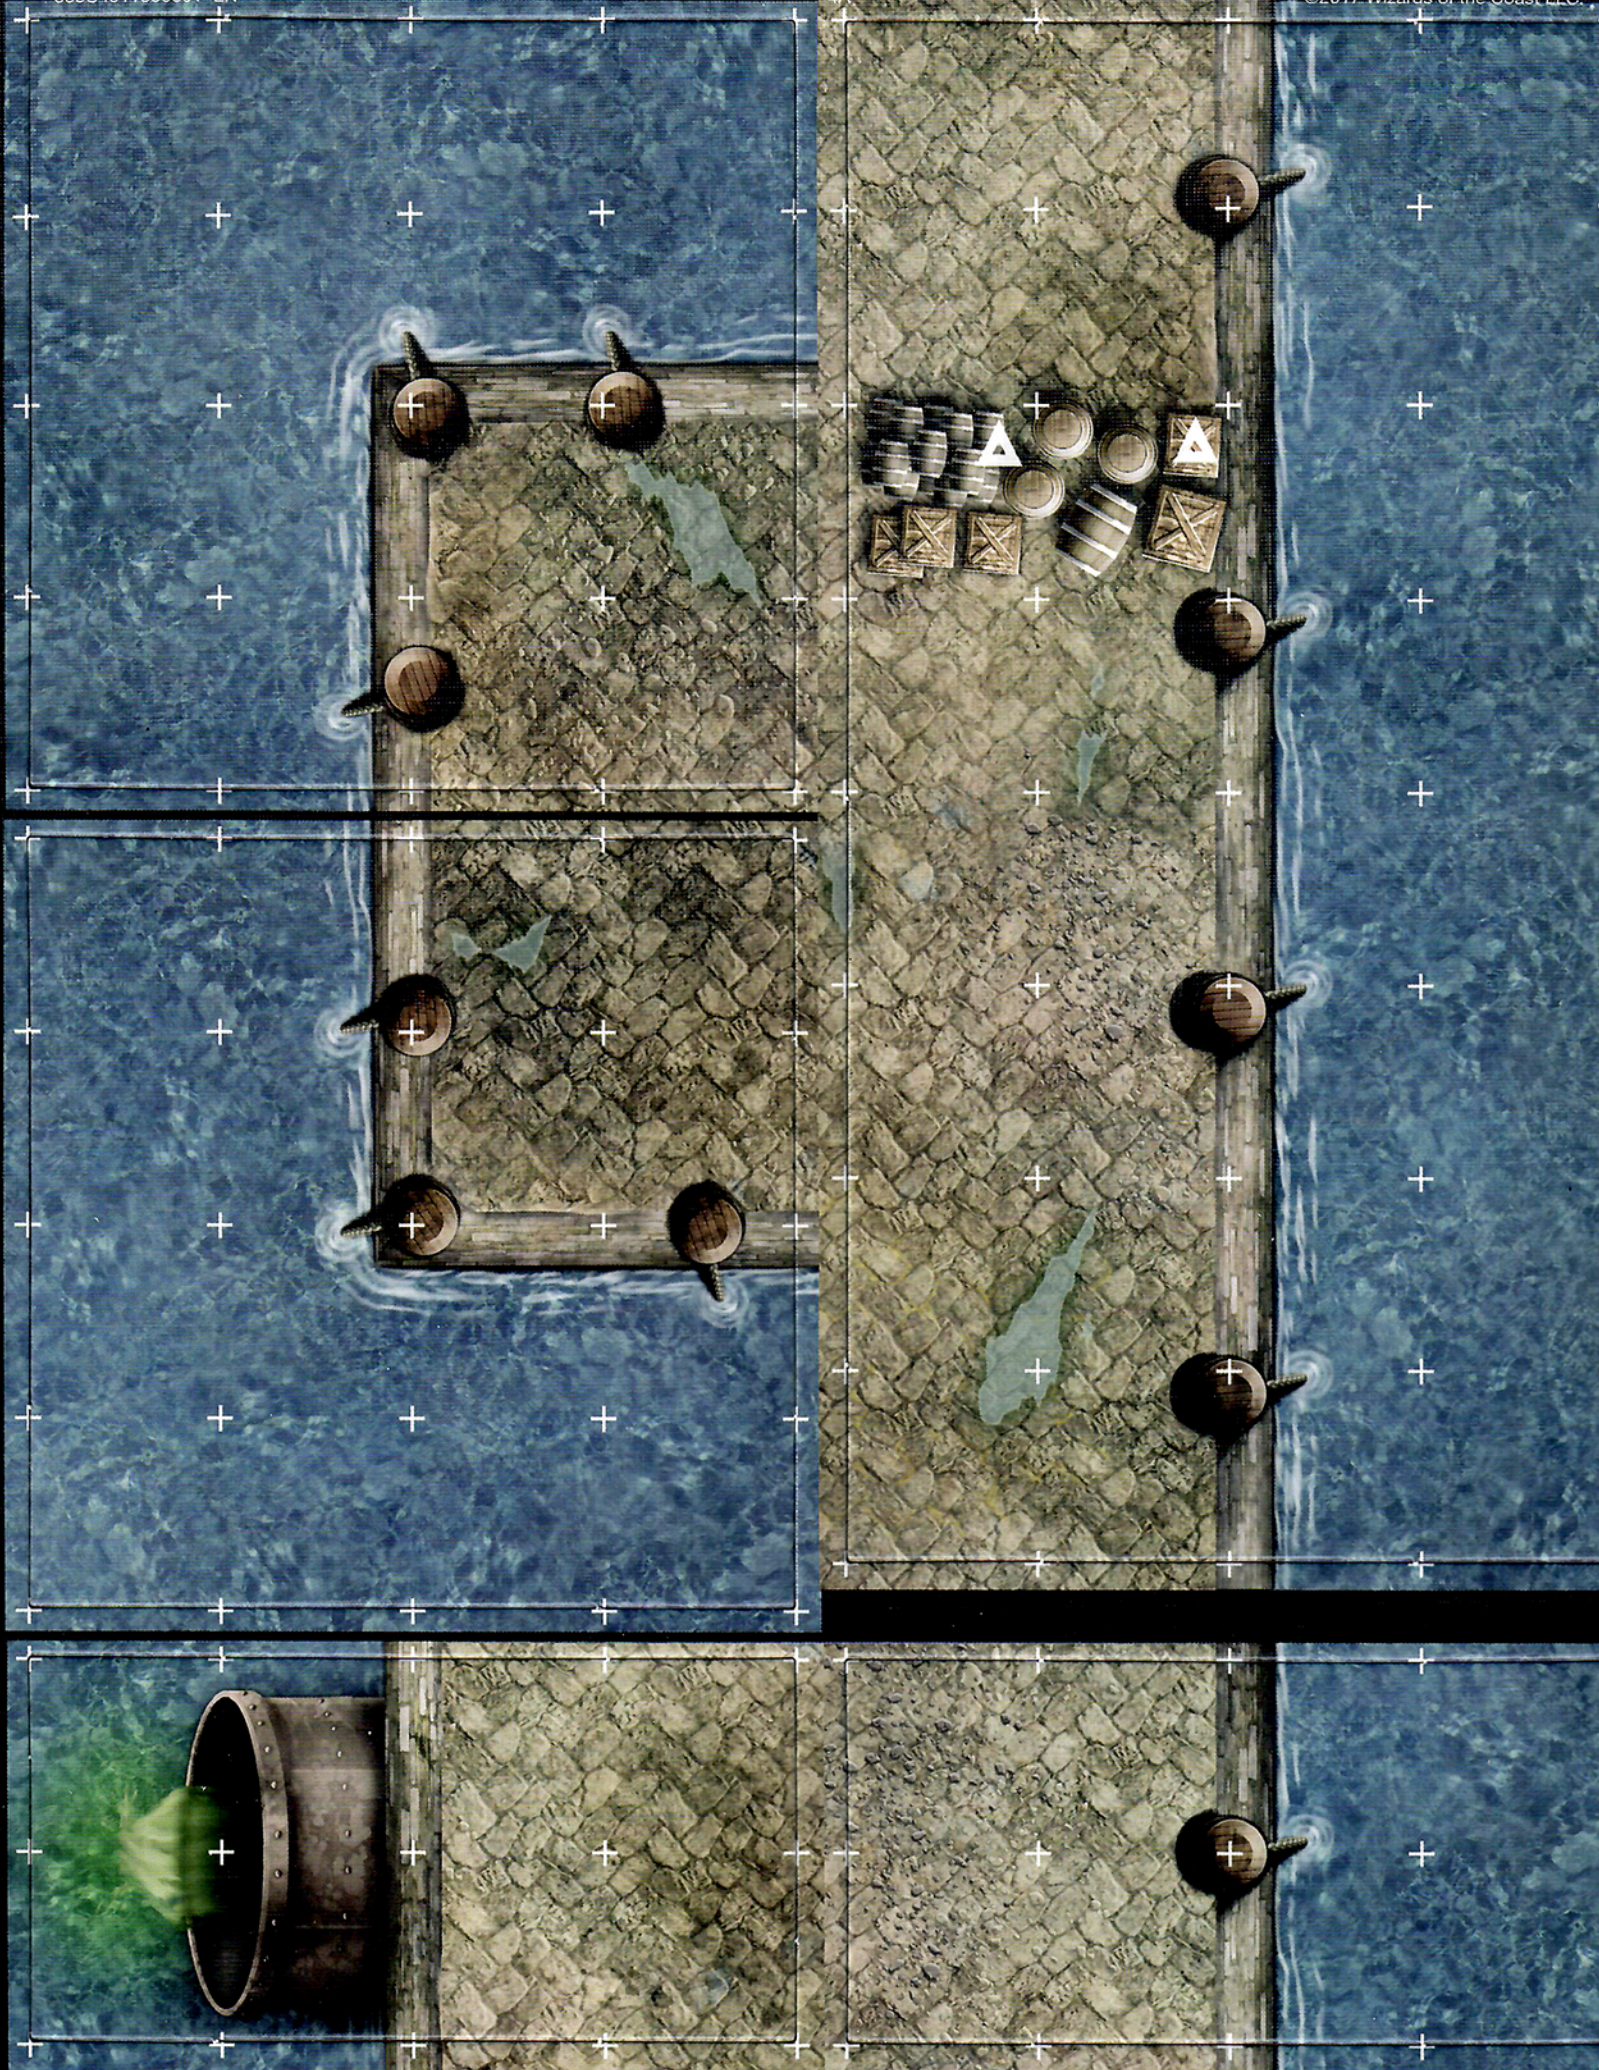

AGE 12+

DUNGEON TILES

REINCARNATED

DUNGEONS & DRAGONS®

CITY

An accessory for the world's greatest roleplaying game

5B

CIVILIZED DOESN'T MEAN SAFE

Add excitement to your tabletop
DUNGEONS & DRAGONS® game with
these full color dungeon tiles.

Easy to set up and infinitely expandable,
these dungeon tiles allow you to create
the adventures you want to play. This
box contains 16 durable, double-sided, tile
sheets, featuring city streets, buildings,
sewers, and other terrain elements
that Dungeon Masters can use to stage
exciting encounters.