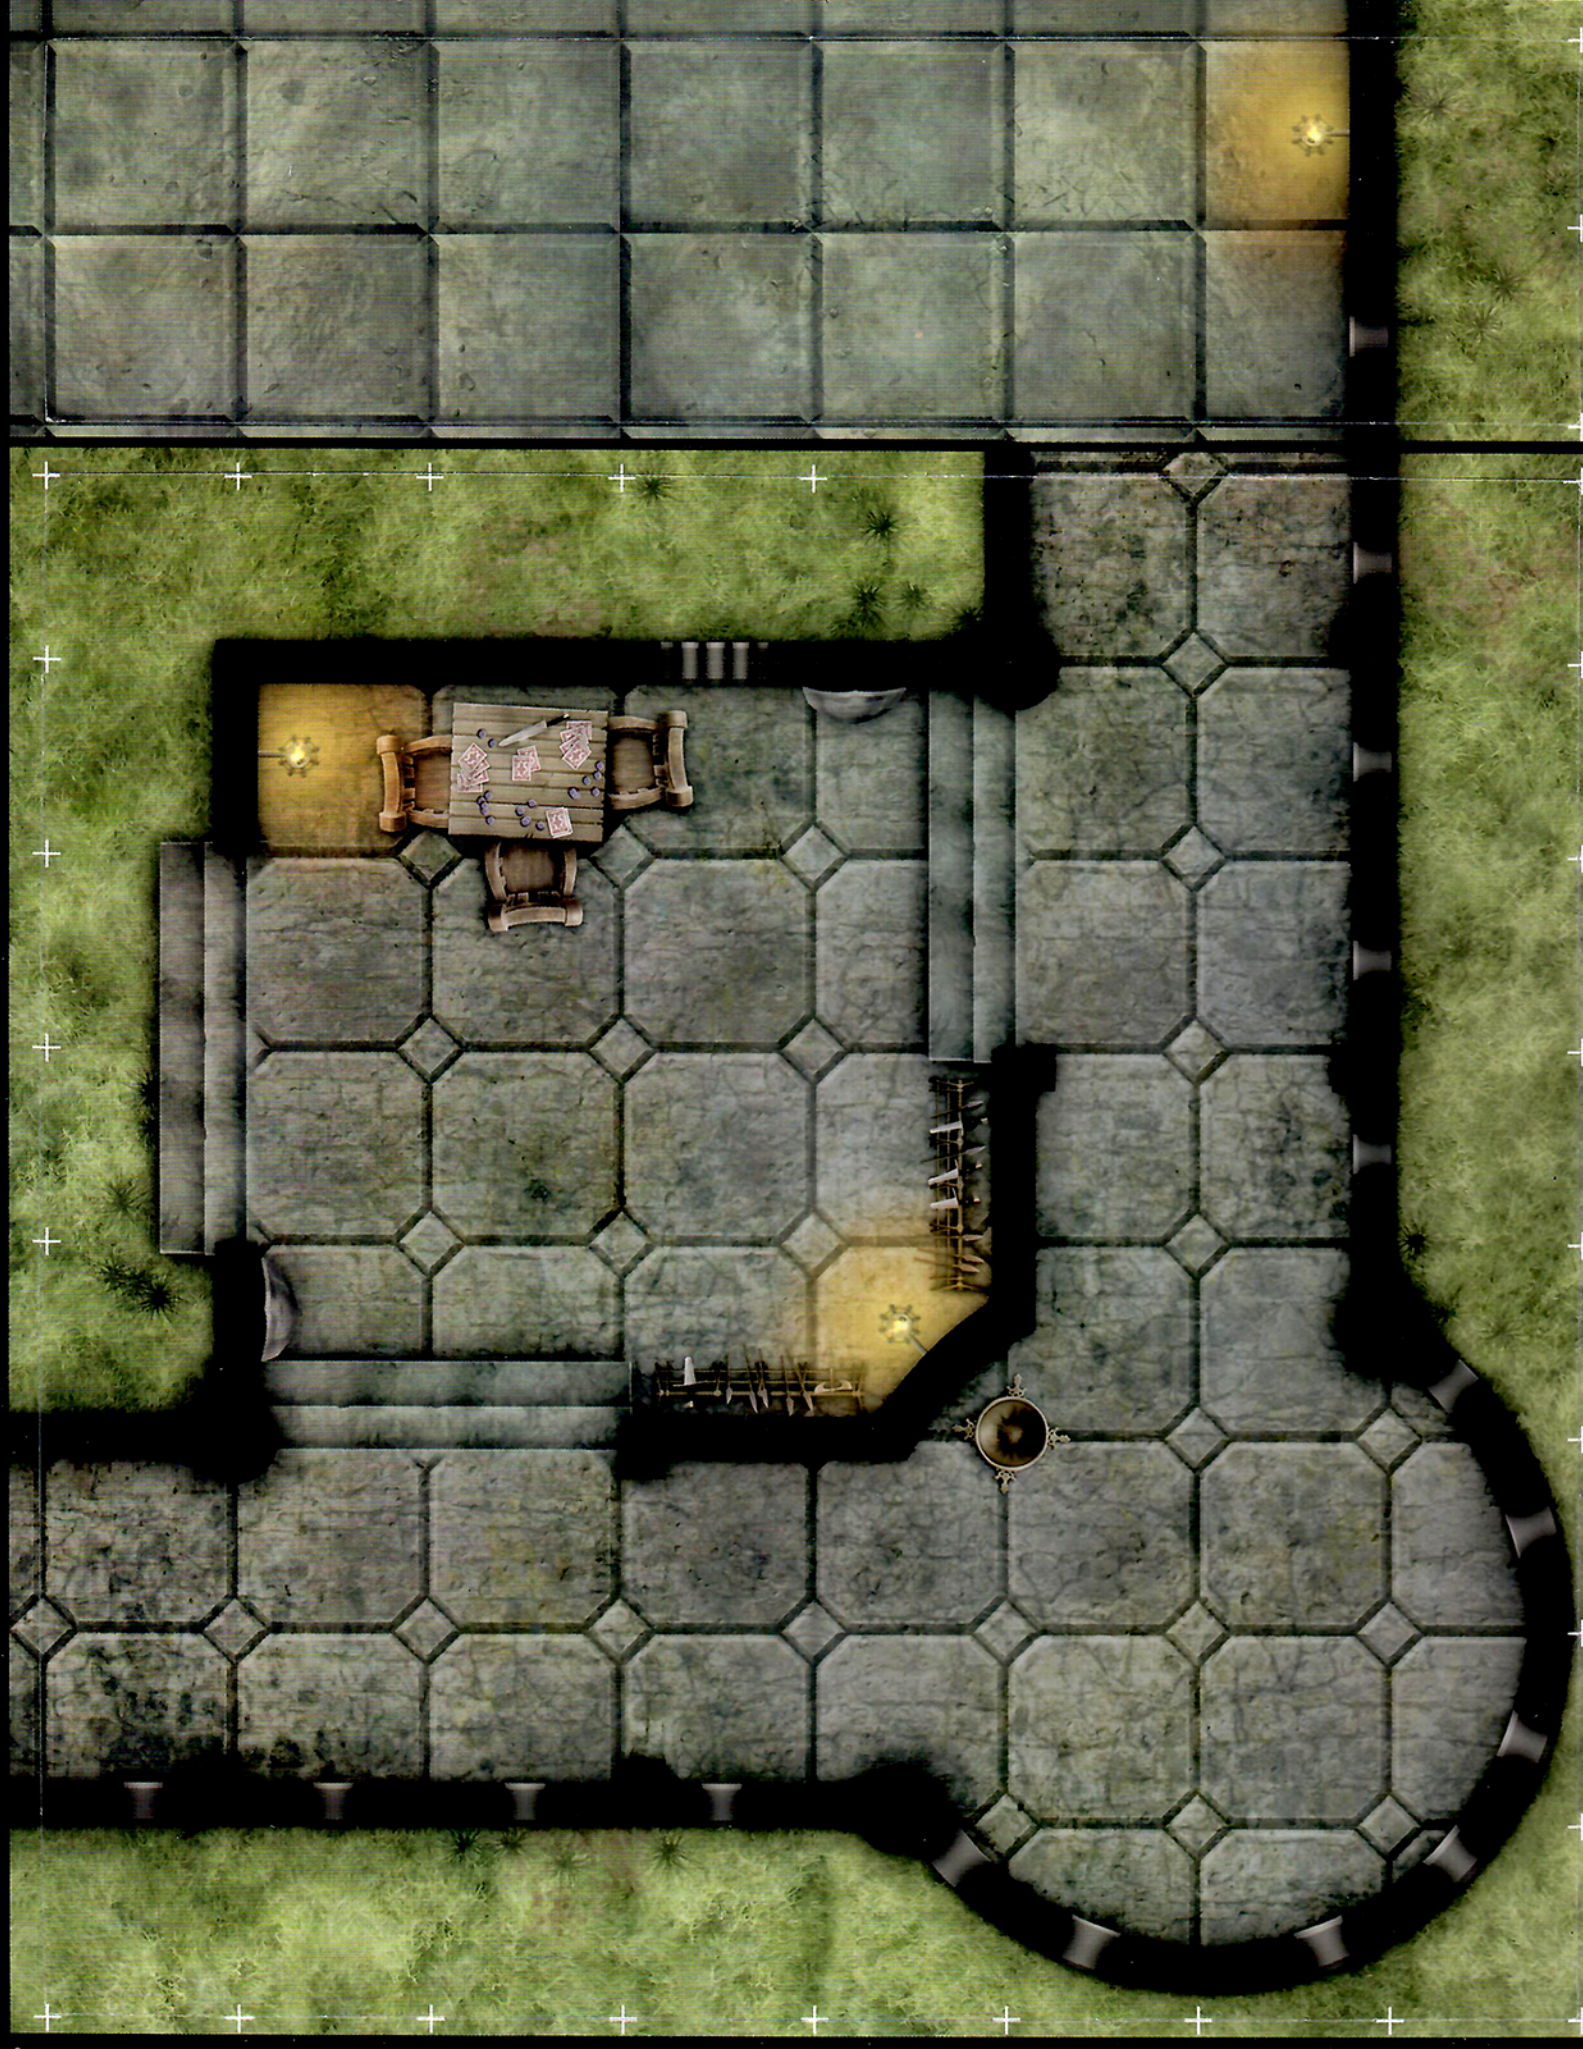

AGE 12+

DUNGEON TILES

REINCARNATED

DUNGEONS & DRAGONS®

CITY

An accessory for the world's greatest roleplaying game

5B

CIVILIZED DOESN'T MEAN SAFE

Add excitement to your tabletop
DUNGEONS & DRAGONS® game with
these full color dungeon tiles.

Easy to set up and infinitely expandable,
these dungeon tiles allow you to create
the adventures you want to play. This
box contains 16 durable, double-sided, tile
sheets, featuring city streets, buildings,
sewers, and other terrain elements
that Dungeon Masters can use to stage
exciting encounters.