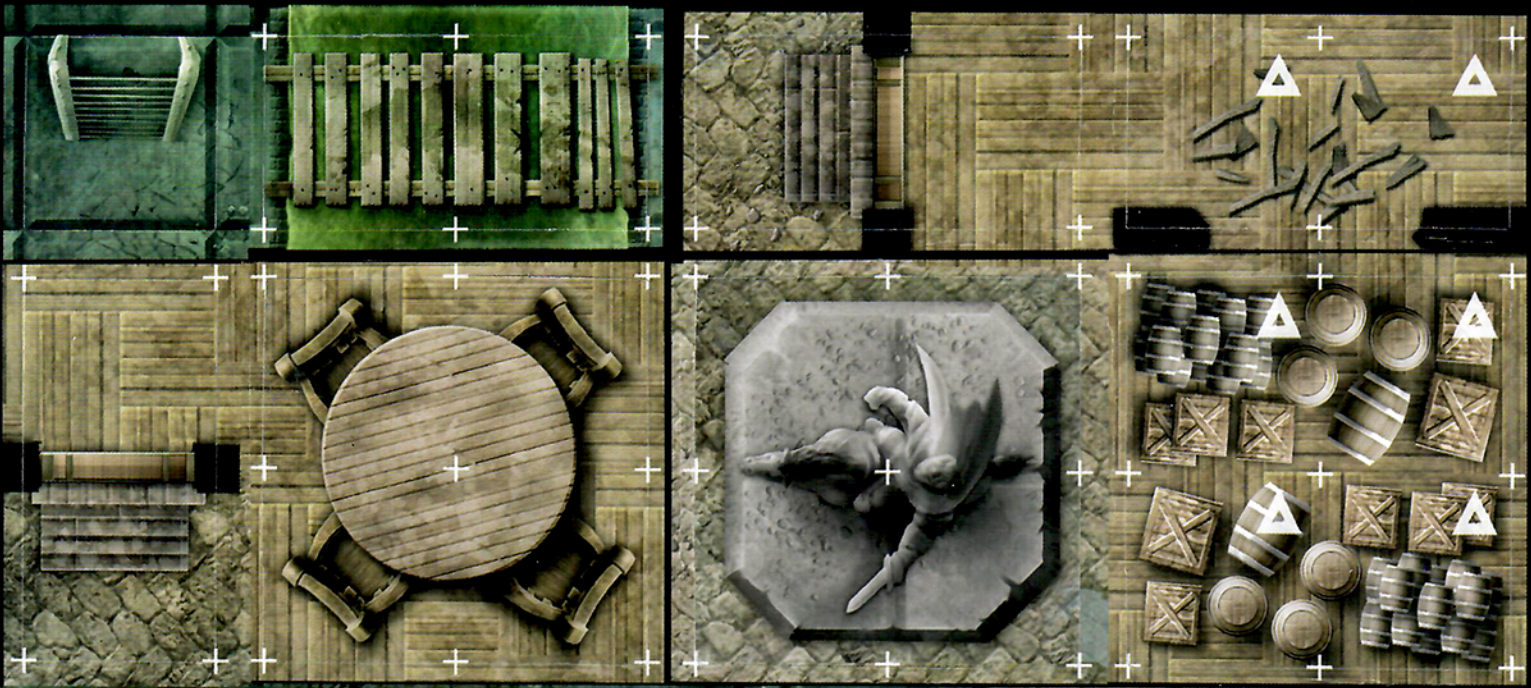

AGE 12+

DUNGEON TILES

REINCARNATED

DUNGEONS & DRAGONS®

CITY

An accessory for the world's greatest roleplaying game

5B

CIVILIZED DOESN'T MEAN SAFE

Add excitement to your tabletop
DUNGEONS & DRAGONS® game with
these full color dungeon tiles.

Easy to set up and infinitely expandable,
these dungeon tiles allow you to create
the adventures you want to play. This
box contains 16 durable, double-sided, tile
sheets, featuring city streets, buildings,
sewers, and other terrain elements
that Dungeon Masters can use to stage
exciting encounters.