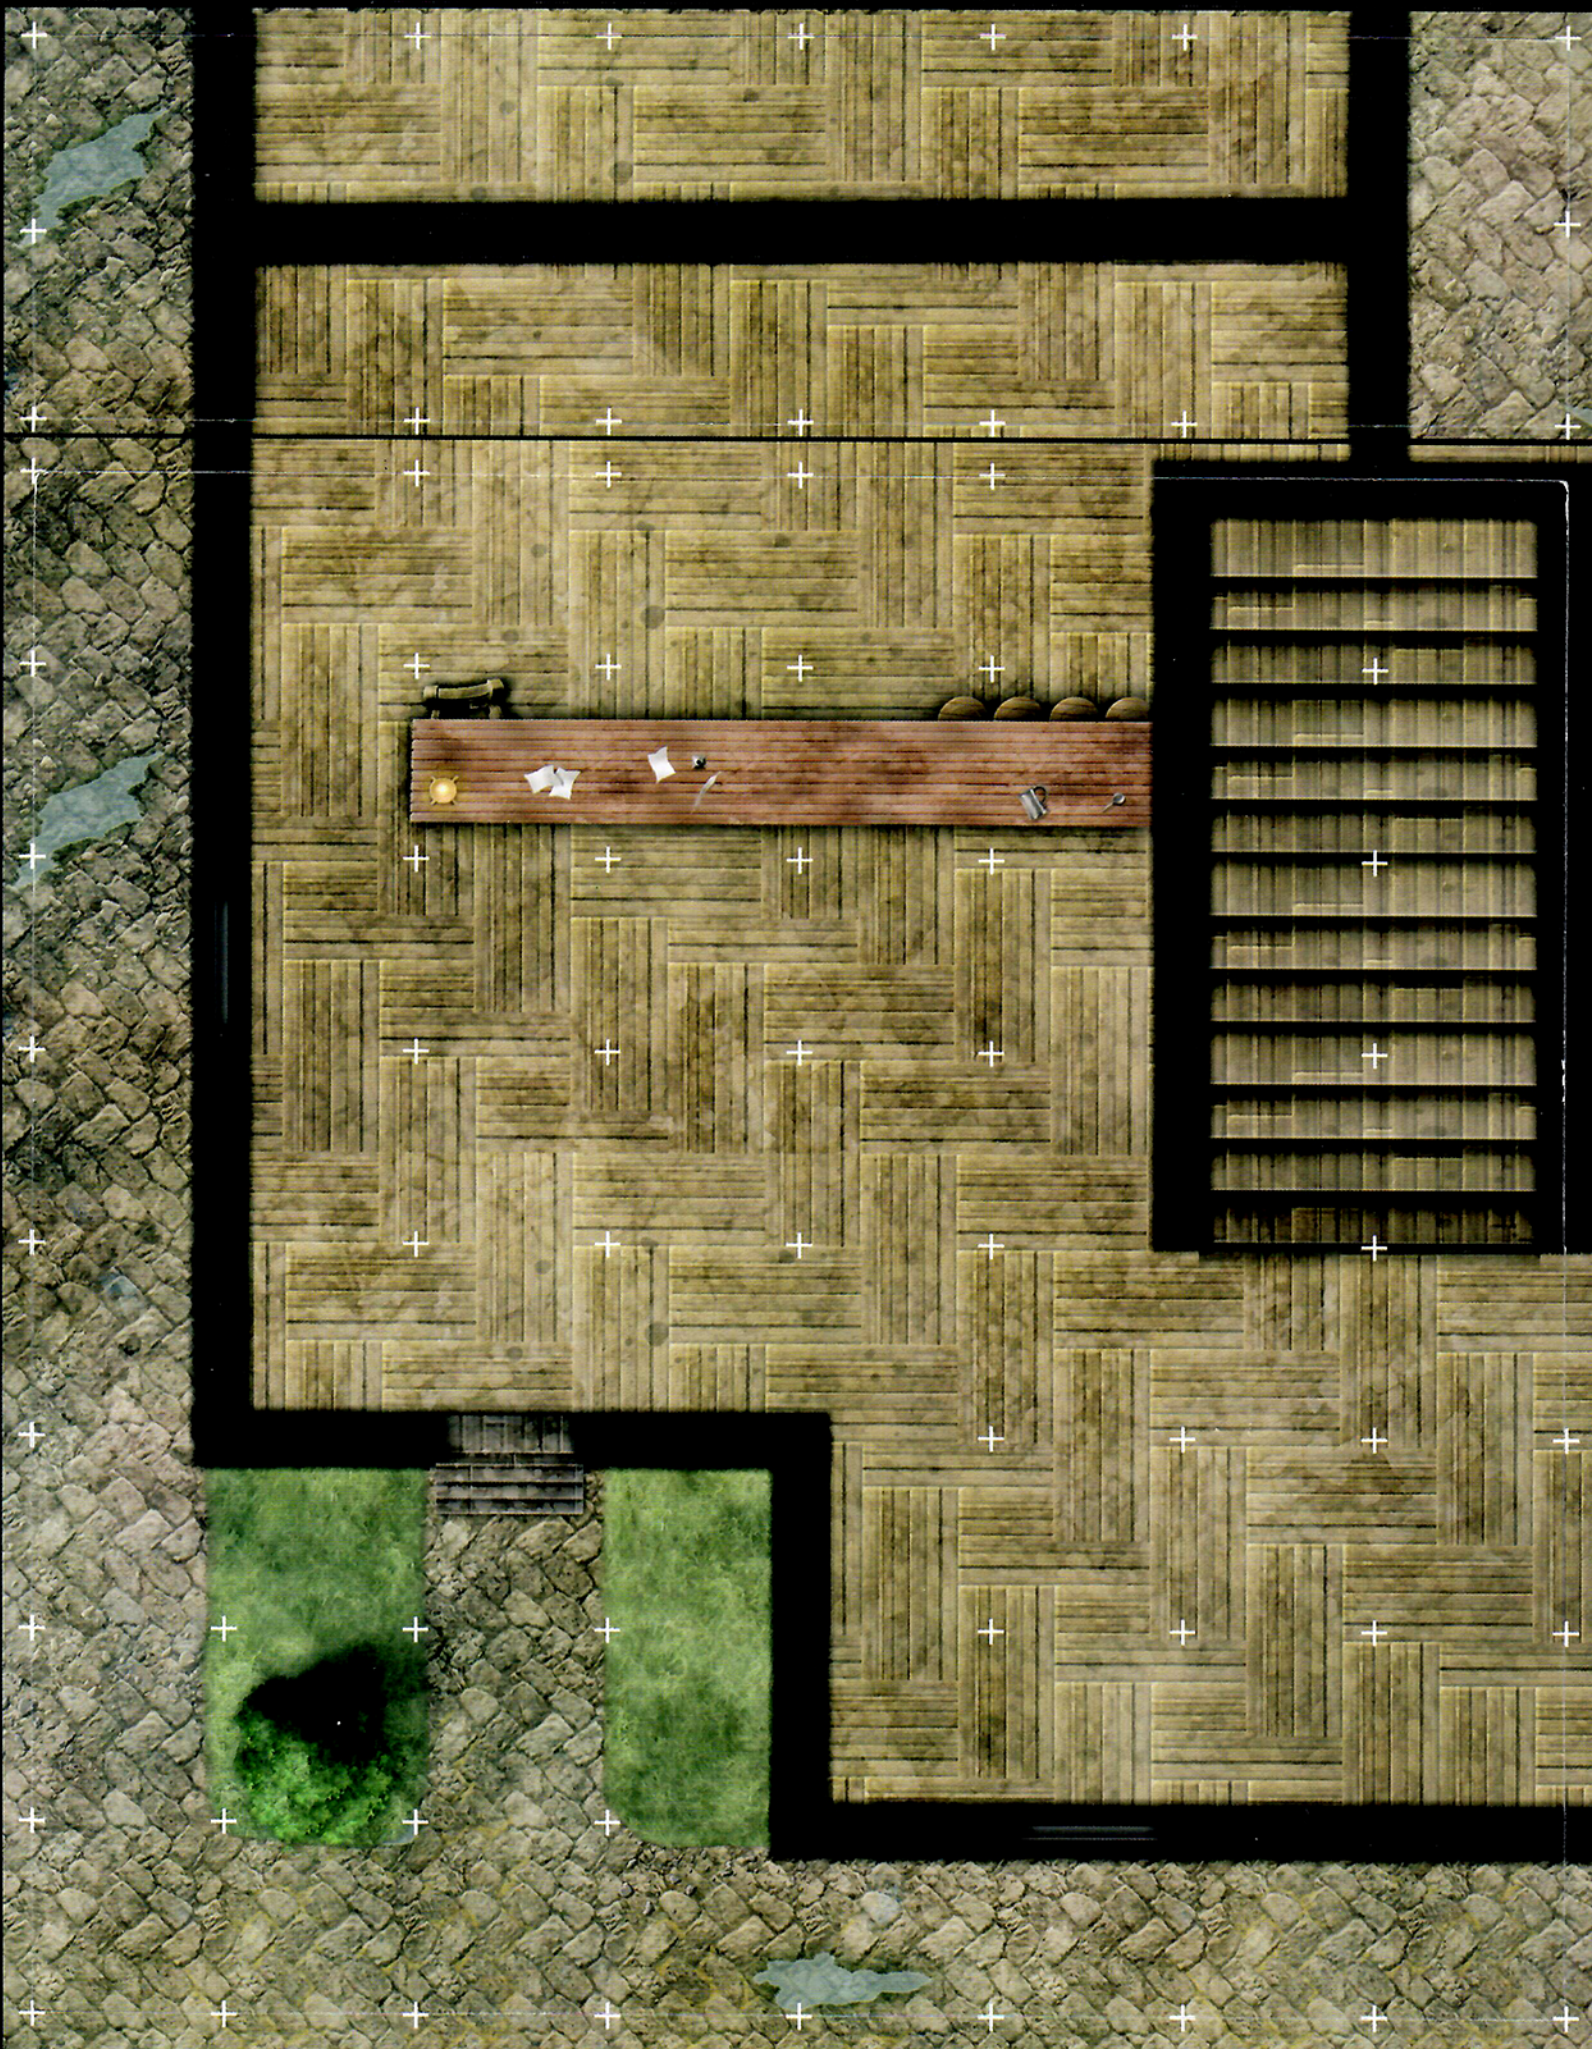

AGE 12+

DUNGEON TILES

REINCARNATED

DUNGEONS & DRAGONS®

CITY

An accessory for the world's greatest roleplaying game

5B

CIVILIZED DOESN'T MEAN SAFE

Add excitement to your tabletop
DUNGEONS & DRAGONS® game with
these full color dungeon tiles.

Easy to set up and infinitely expandable,
these dungeon tiles allow you to create
the adventures you want to play. This
box contains 16 durable, double-sided, tile
sheets, featuring city streets, buildings,
sewers, and other terrain elements
that Dungeon Masters can use to stage
exciting encounters.