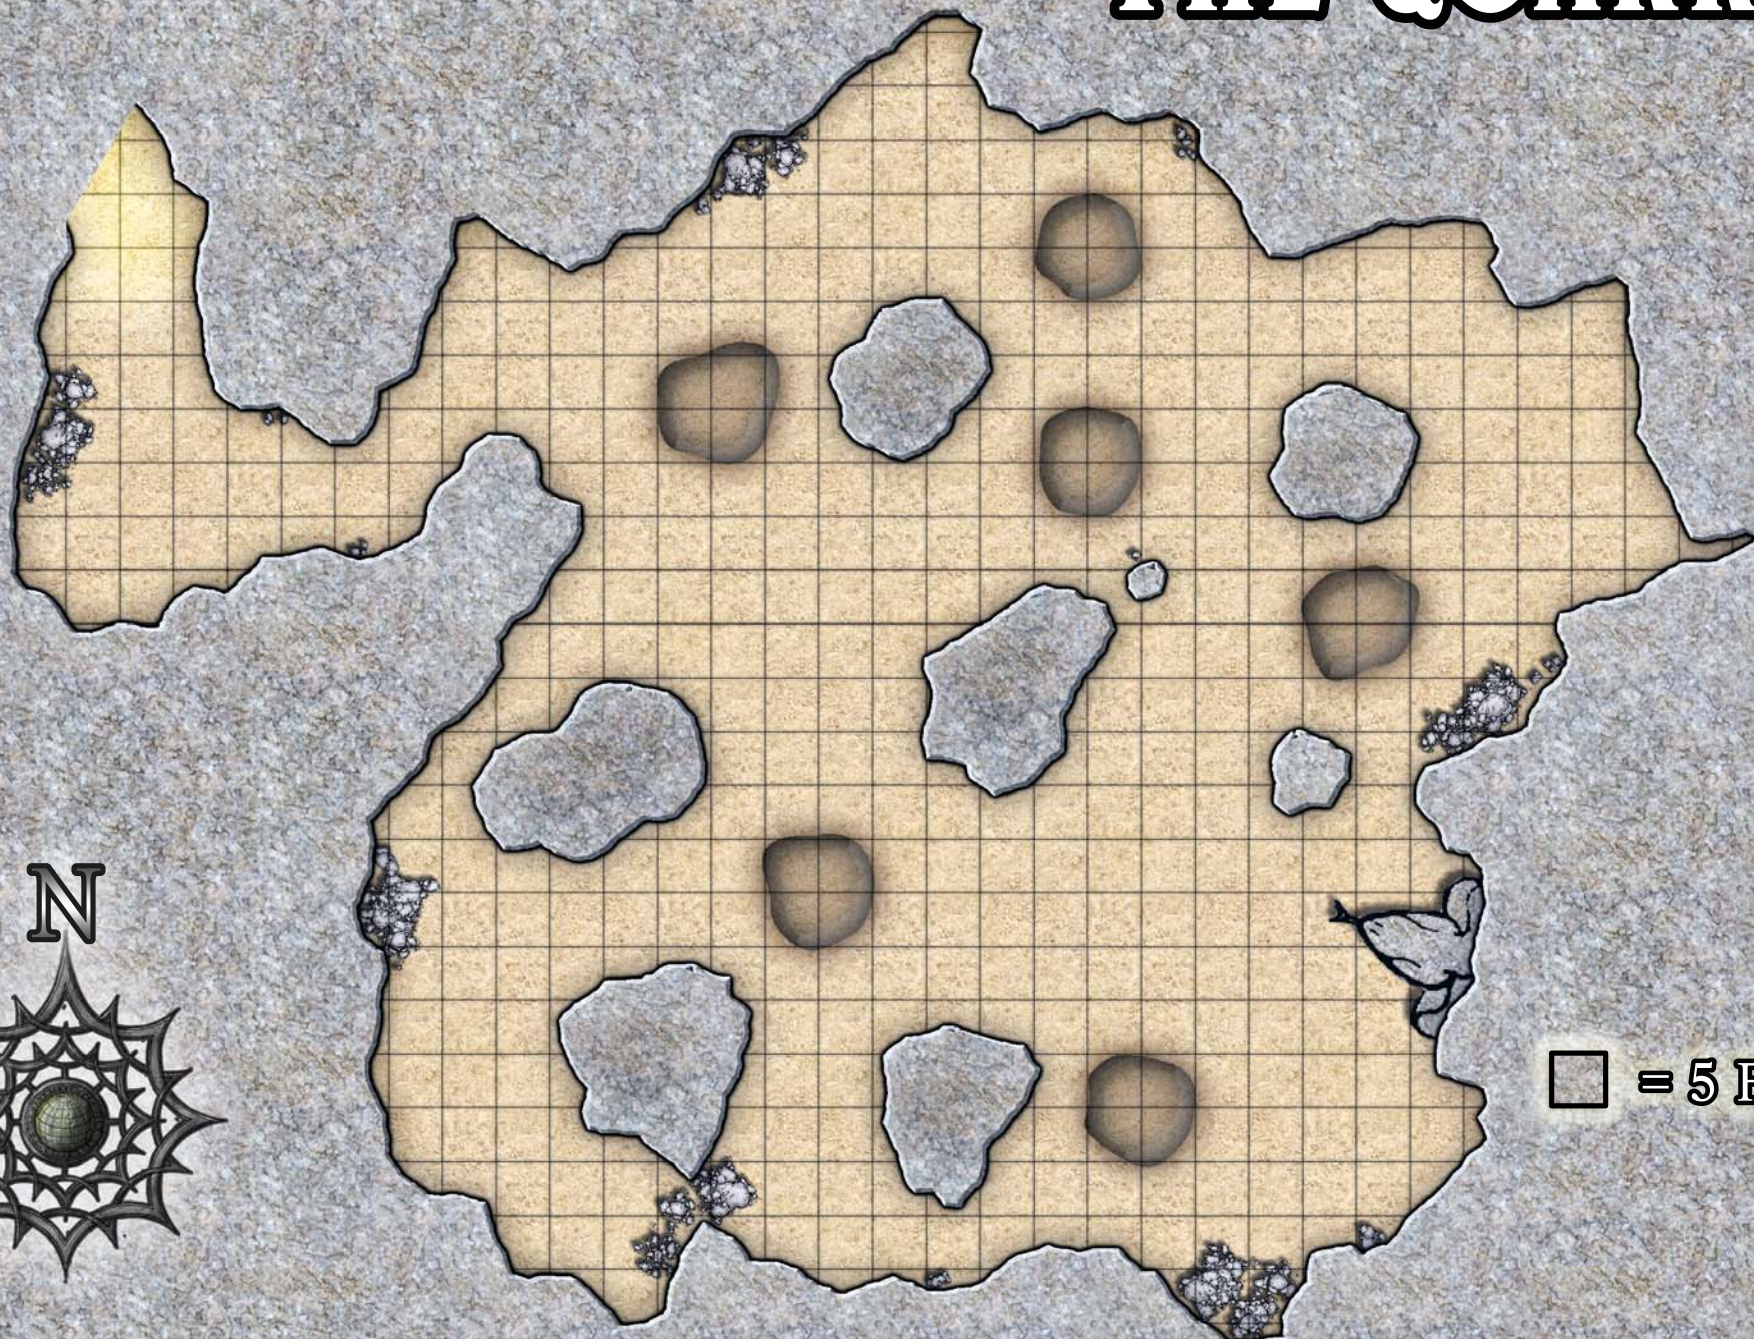

DIGITAL MAP PACK: IN VOLO'S WAKE

ADVENTURER'S LEAGUE MAP PACK

A collection of high resolution digital maps for use with
the "In Volo's Wake" adventure collection

THE ALL-SEEING GOBLINS

Characters
Approach

□ = 5 Feet

MEET THE GNOLLS

□ = 5 Feet

N

□ = 5 Feet

UNHAPPY HAG HOME

THE QUARRY

□ = 5 Feet

B.

A.

Entrance

□ = 5 Feet

THE BOW

N

 = 5 Feet

THE STERN

□ = 5 Feet

N

THE GRAND HALL

THE HOLLOW OF DOMINION