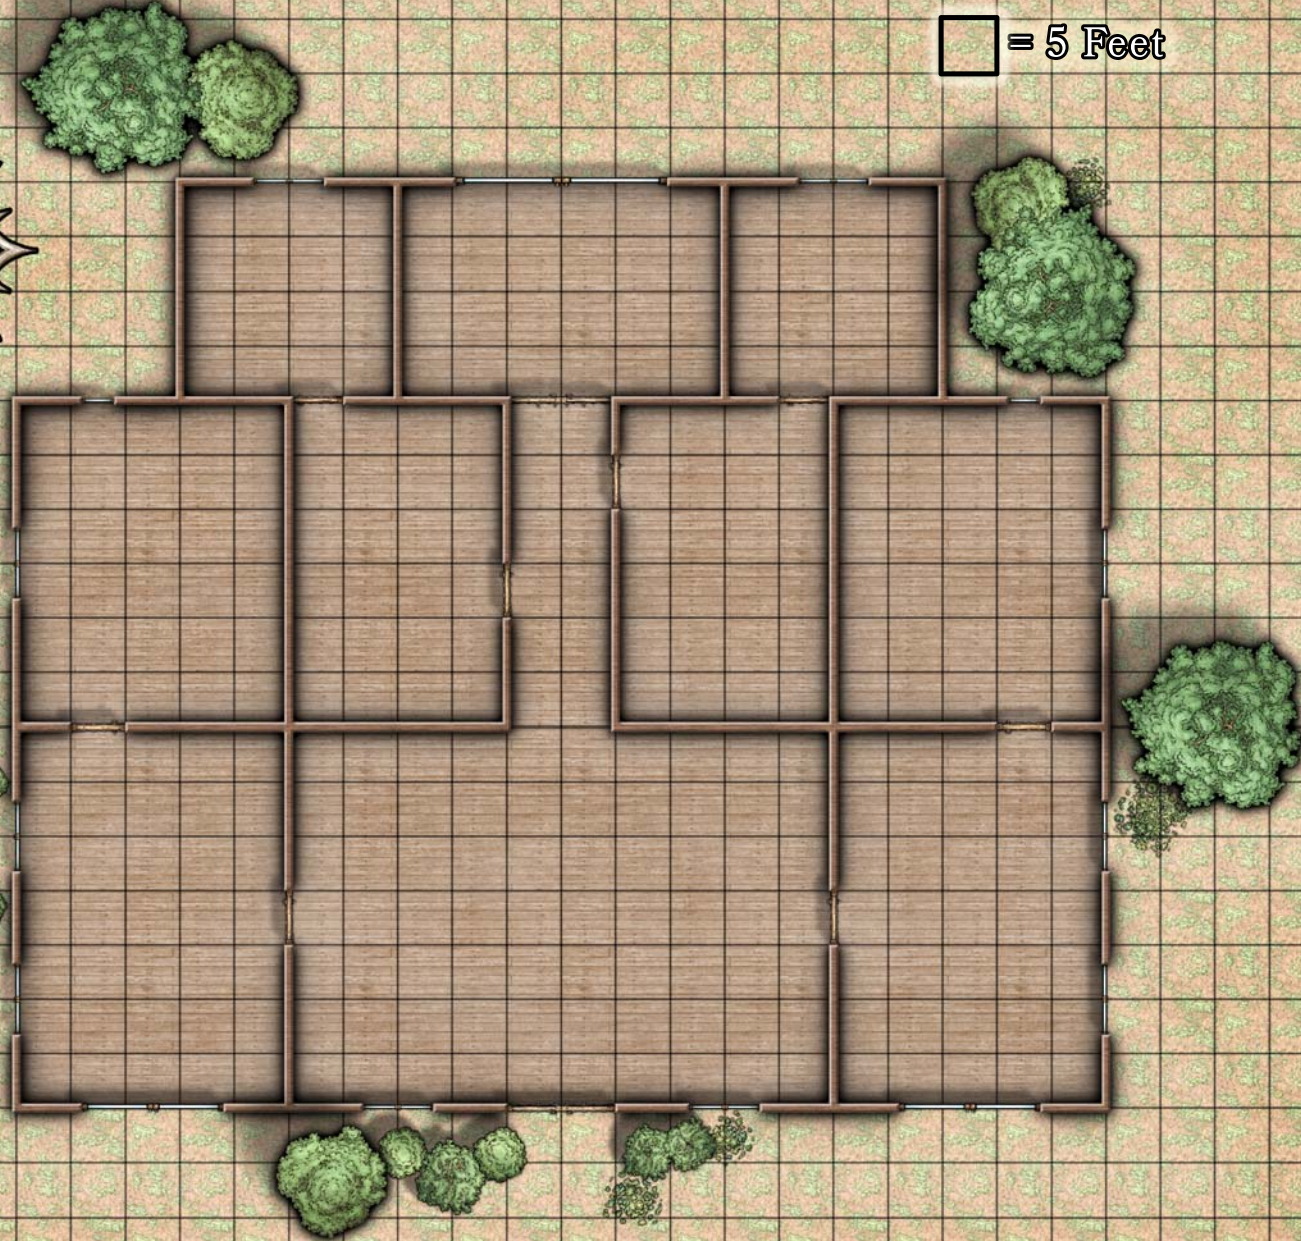

DIGITAL MAP PACK: IN VOLO'S WAKE

ADVENTURER'S LEAGUE MAP PACK

A collection of high resolution digital maps for use with
the "In Volo's Wake" adventure collection

THE ALL-SEEING GOBLINS

Characters
Approach

□ = 5 Feet

MEET THE GNOLLS

□ = 5 Feet

N

□ = 5 Feet

UNHAPPY HAG HOME

THE QUARRY

□ = 5 Feet

B.

A.

Entrance

□ = 5 Feet

THE BOW

N

 = 5 Feet

THE STERN

□ = 5 Feet

N

THE GRAND HALL

THE HOLLOW OF DOMINION