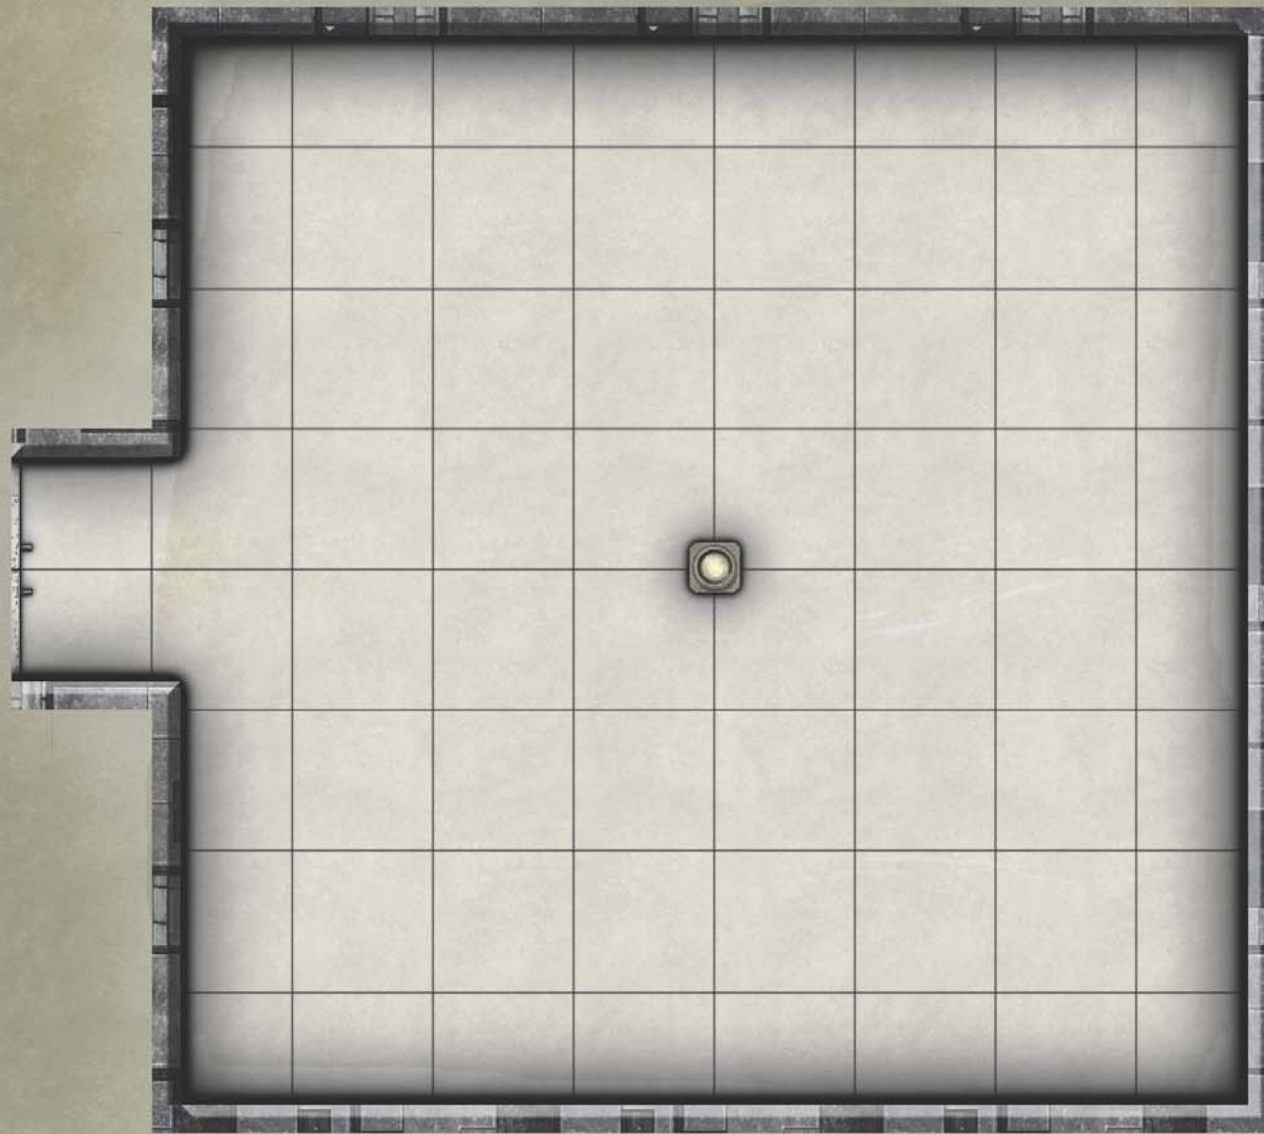

B.

A.

Entrance

□ = 5 Feet

THE BOW

N

 = 5 Feet

THE STERN

THE HELM

N

 = 5 Feet

SPLIT PASSAGE

□ = 5 Feet

Exit

Entrance

N

□ = 5 Feet

N

THE GRAND HALL

THE HOLLOW OF DOMINION