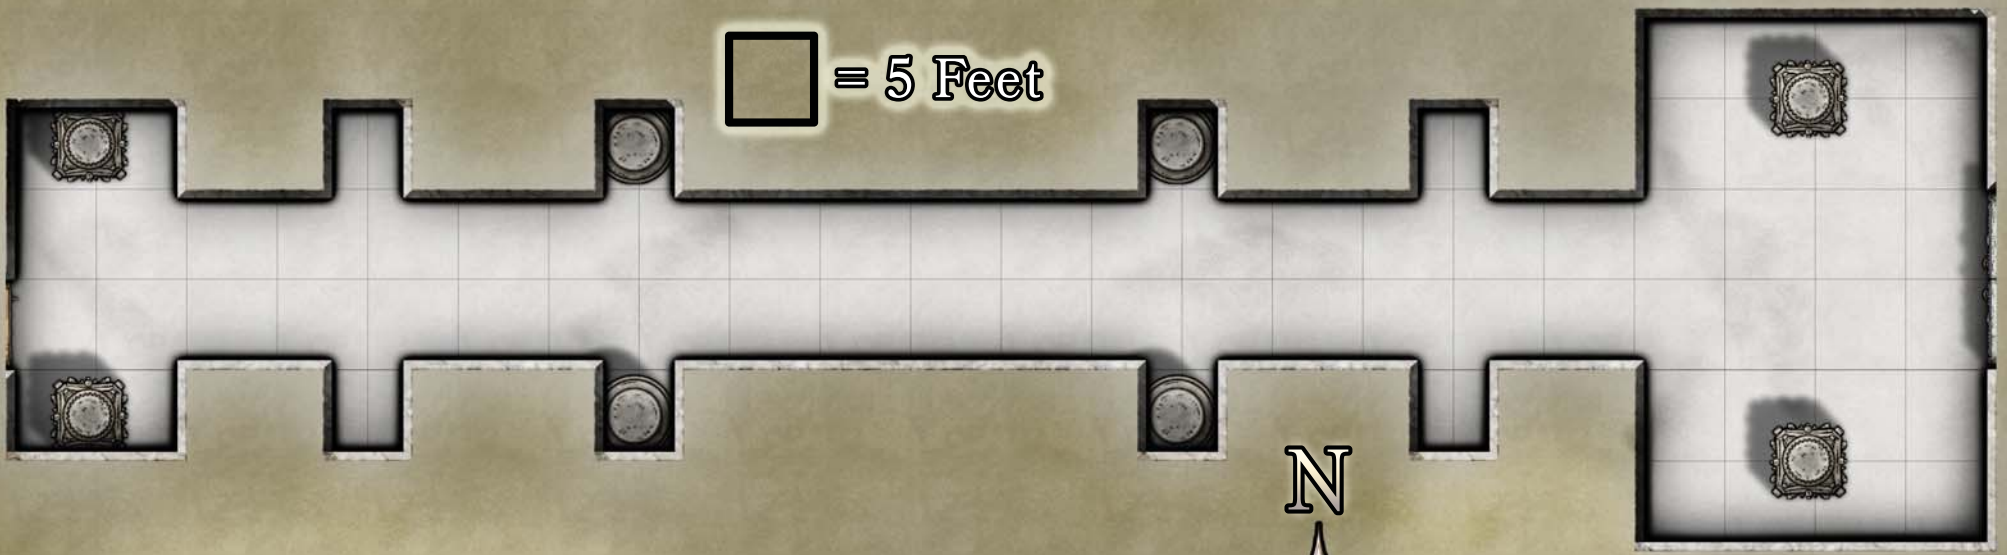

B.

A.

Entrance

□ = 5 Feet

THE BOW

N

 = 5 Feet

THE STERN

THE HELM

N

 = 5 Feet

SPLIT PASSAGE

□ = 5 Feet

Exit

Entrance

N

□ = 5 Feet

N

THE GRAND HALL

THE HOLLOW OF DOMINION