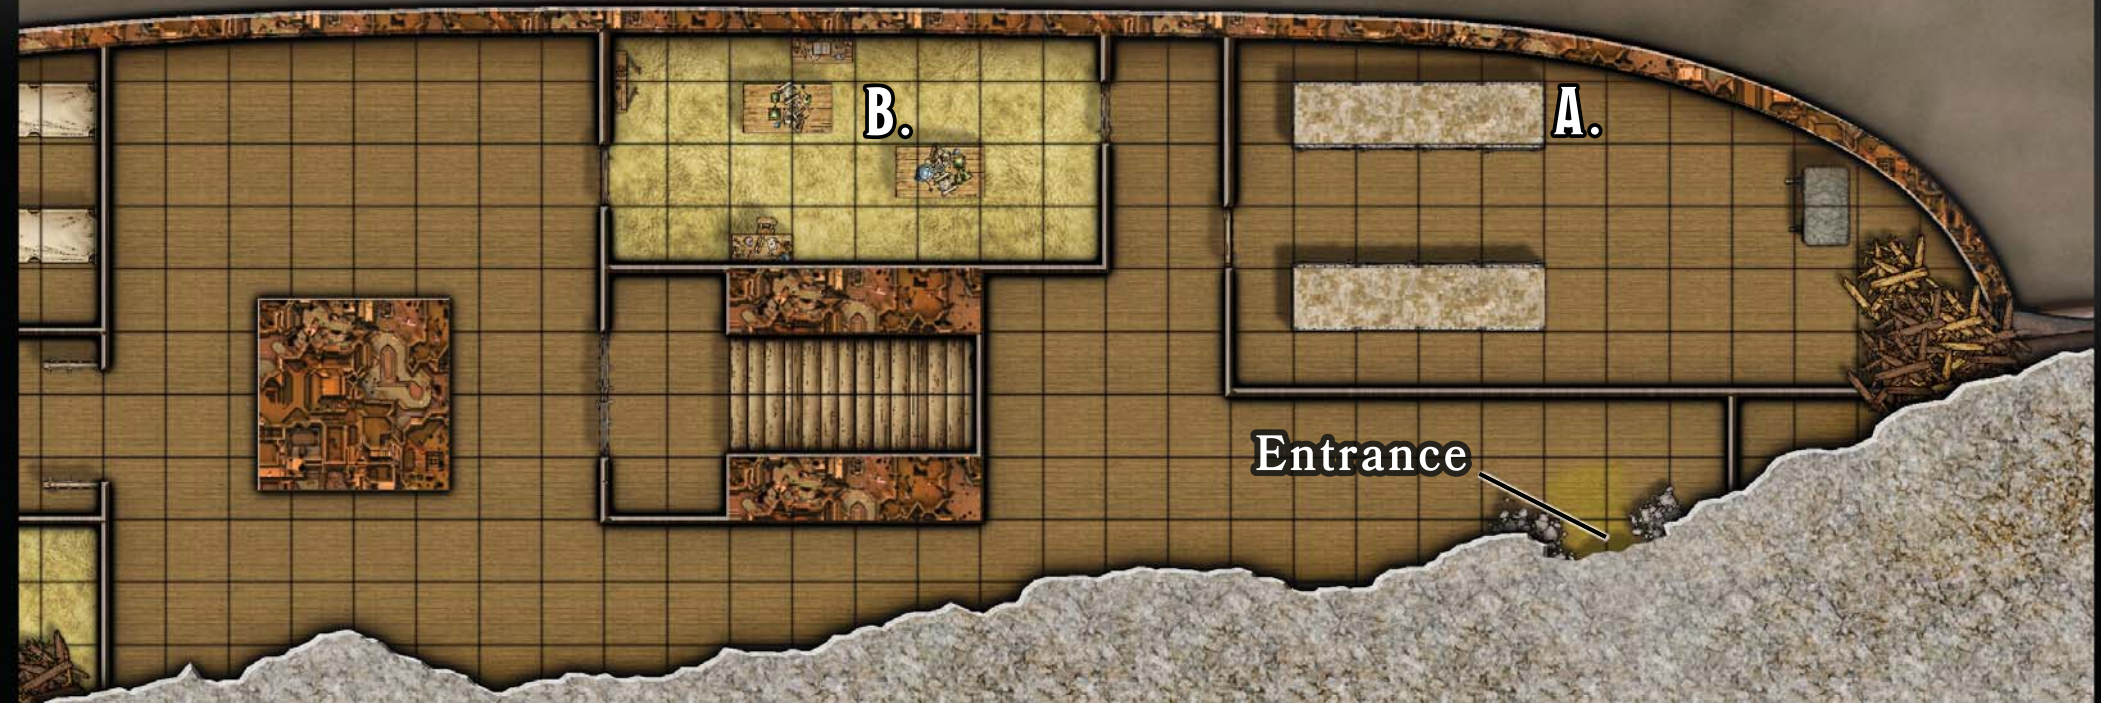

B.

A.

Entrance

□ = 5 Feet

THE BOW

N

 = 5 Feet

THE STERN

THE HELM

N

 = 5 Feet

SPLIT PASSAGE

□ = 5 Feet

Exit

Entrance

N

□ = 5 Feet

N

THE GRAND HALL

THE HOLLOW OF DOMINION