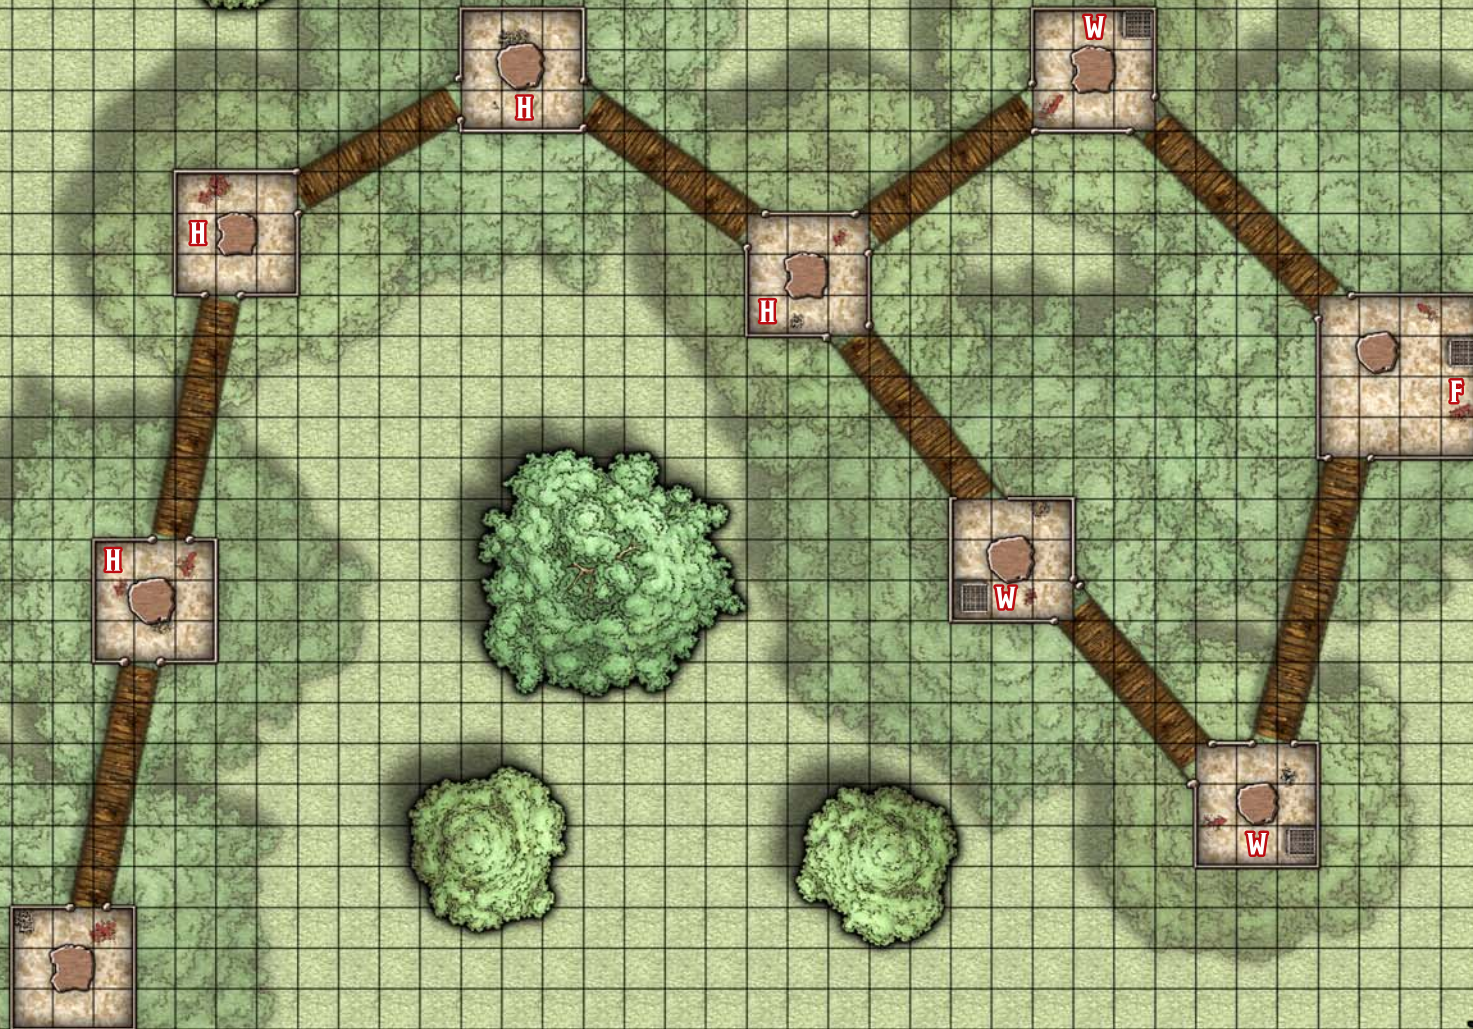

DIGITAL MAP PACK: IN VOLO'S WAKE

ADVENTURER'S LEAGUE MAP PACK

A collection of high resolution digital maps for use with
the "In Volo's Wake" adventure collection

THE ALL-SEEING GOBLINS

Characters
Approach

□ = 5 Feet

MEET THE GNOLLS

□ = 5 Feet

N

□ = 5 Feet

UNHAPPY HAG HOME

THE QUARRY

□ = 5 Feet

B.

A.

Entrance

□ = 5 Feet

THE BOW

N

 = 5 Feet

THE STERN

□ = 5 Feet

N

THE GRAND HALL

THE HOLLOW OF DOMINION