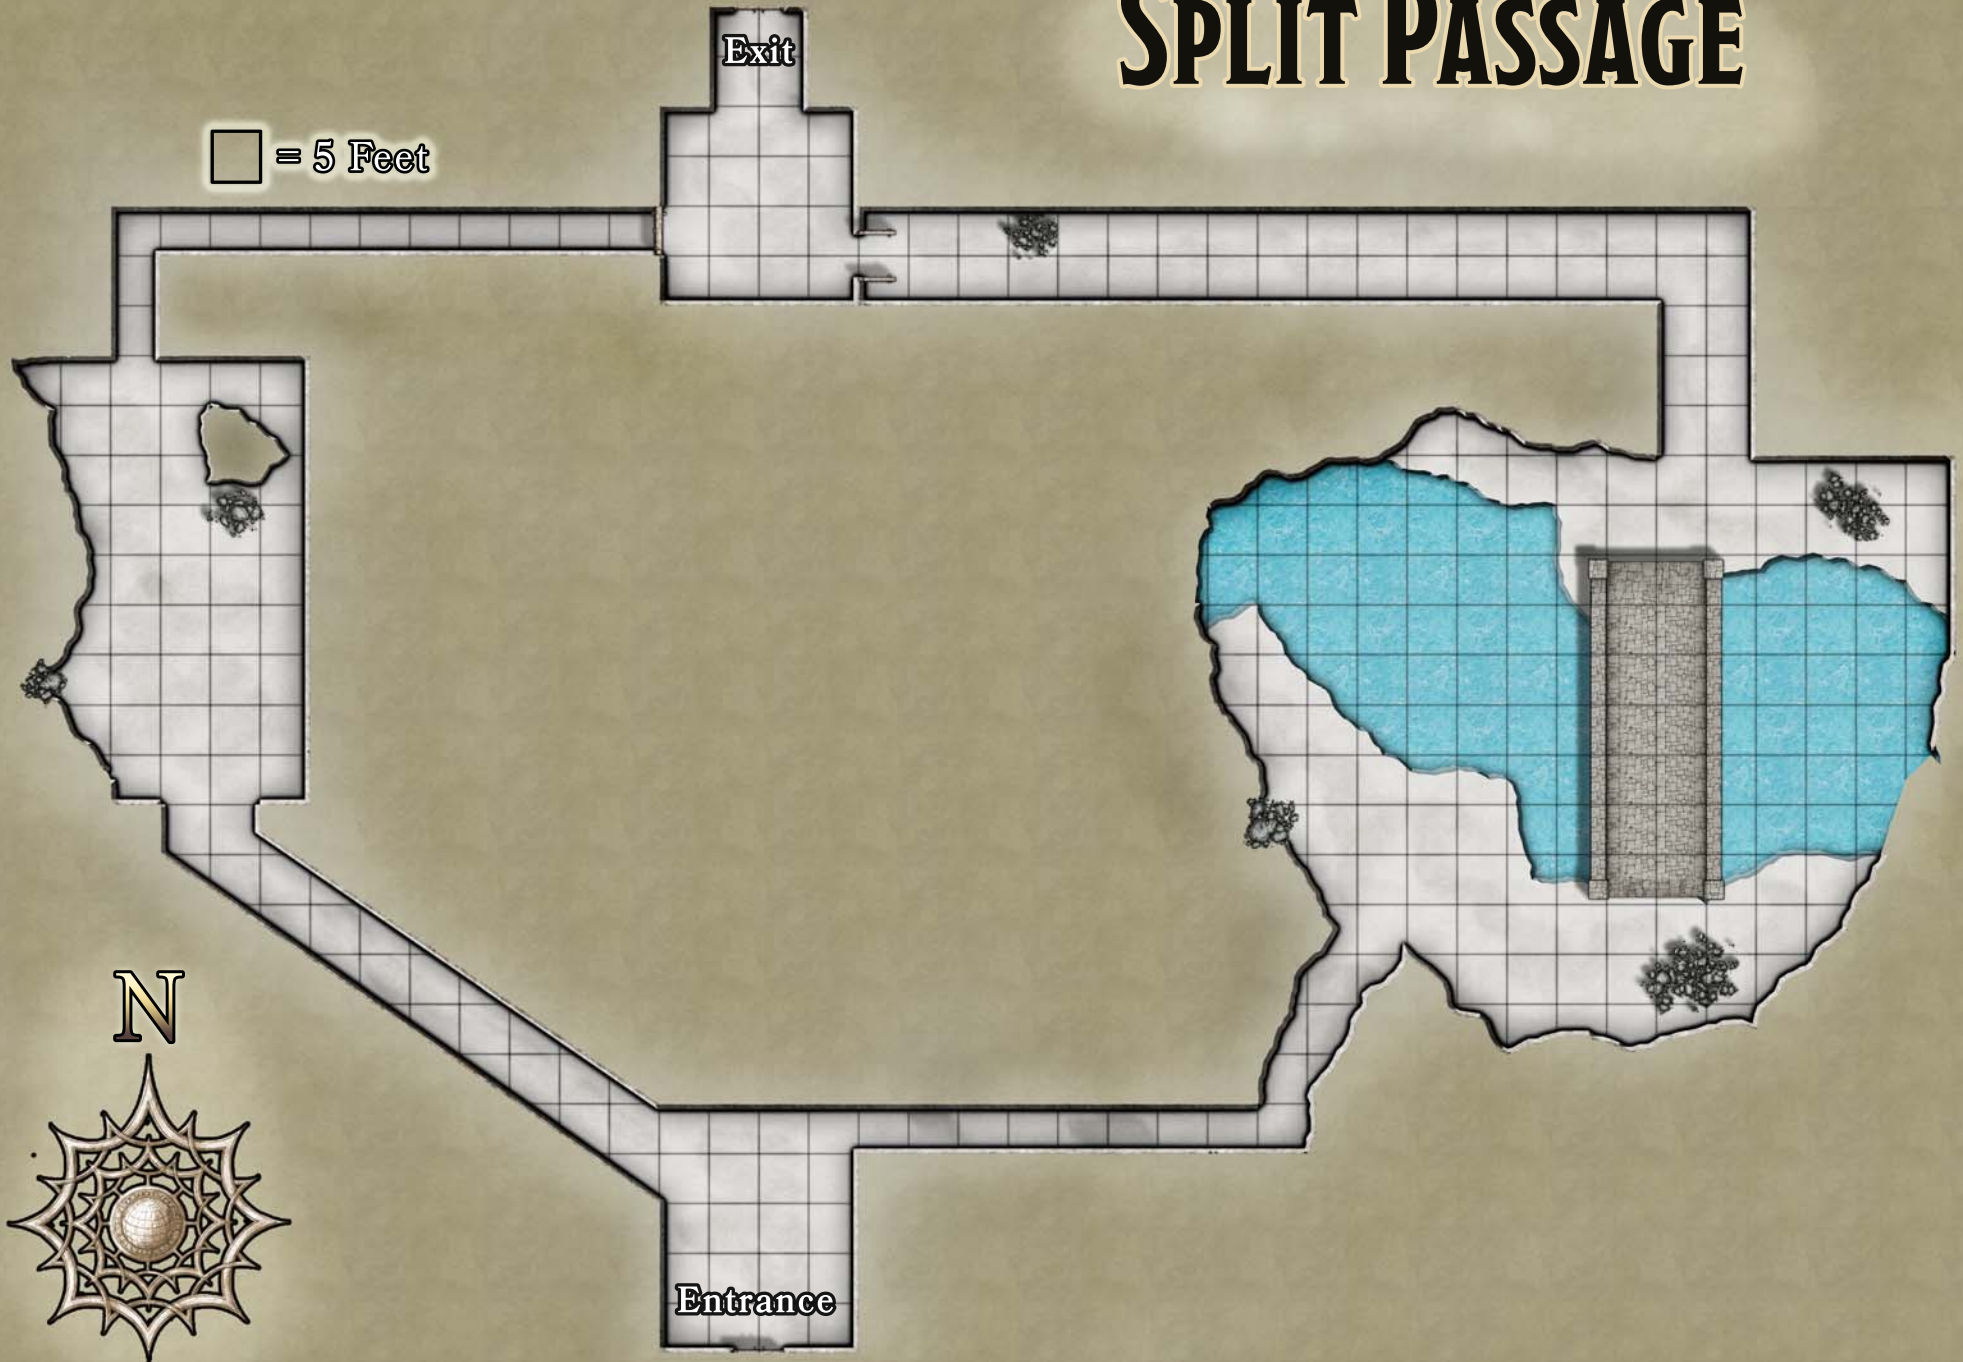

THE HELM

N

 = 5 Feet

SPLIT PASSAGE

□ = 5 Feet

Exit

Entrance

N

□ = 5 Feet

N

THE GRAND HALL

THE HOLLOW OF DOMINION