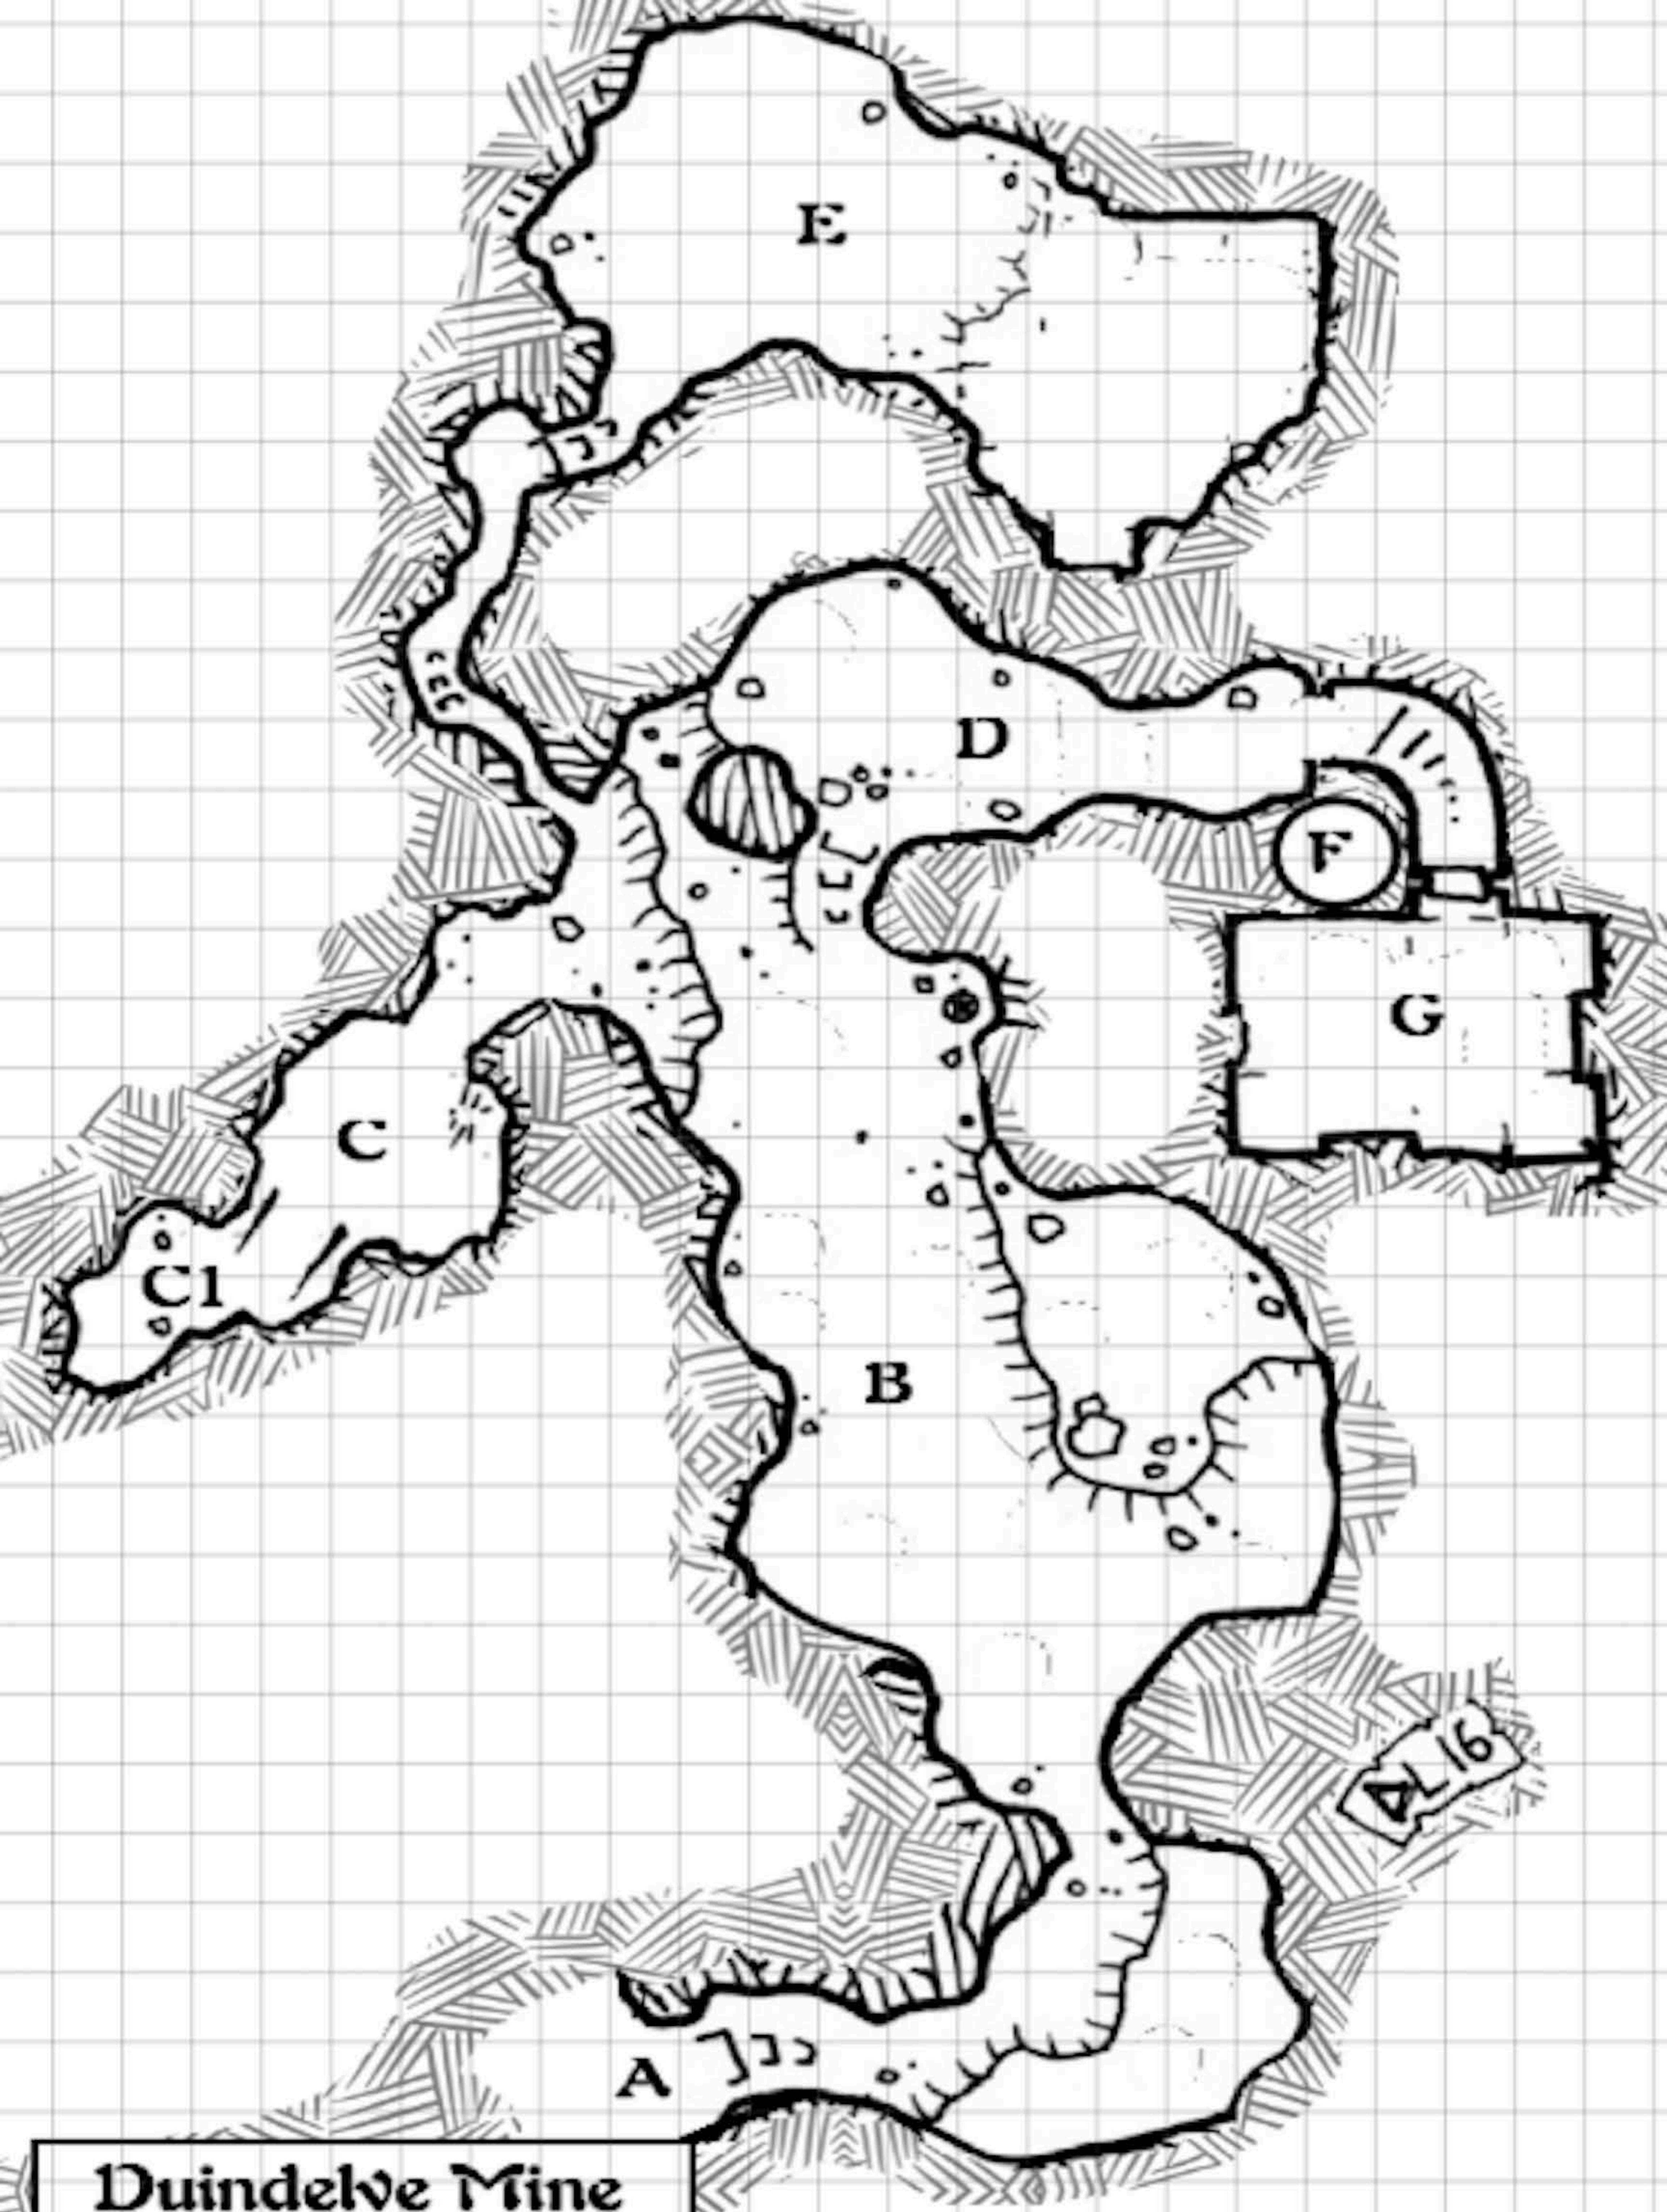

Duindelwe Trade Post  
1 Square = 10 Feet

**Duindeke Mine**  
**1 Square = 10 Feet**