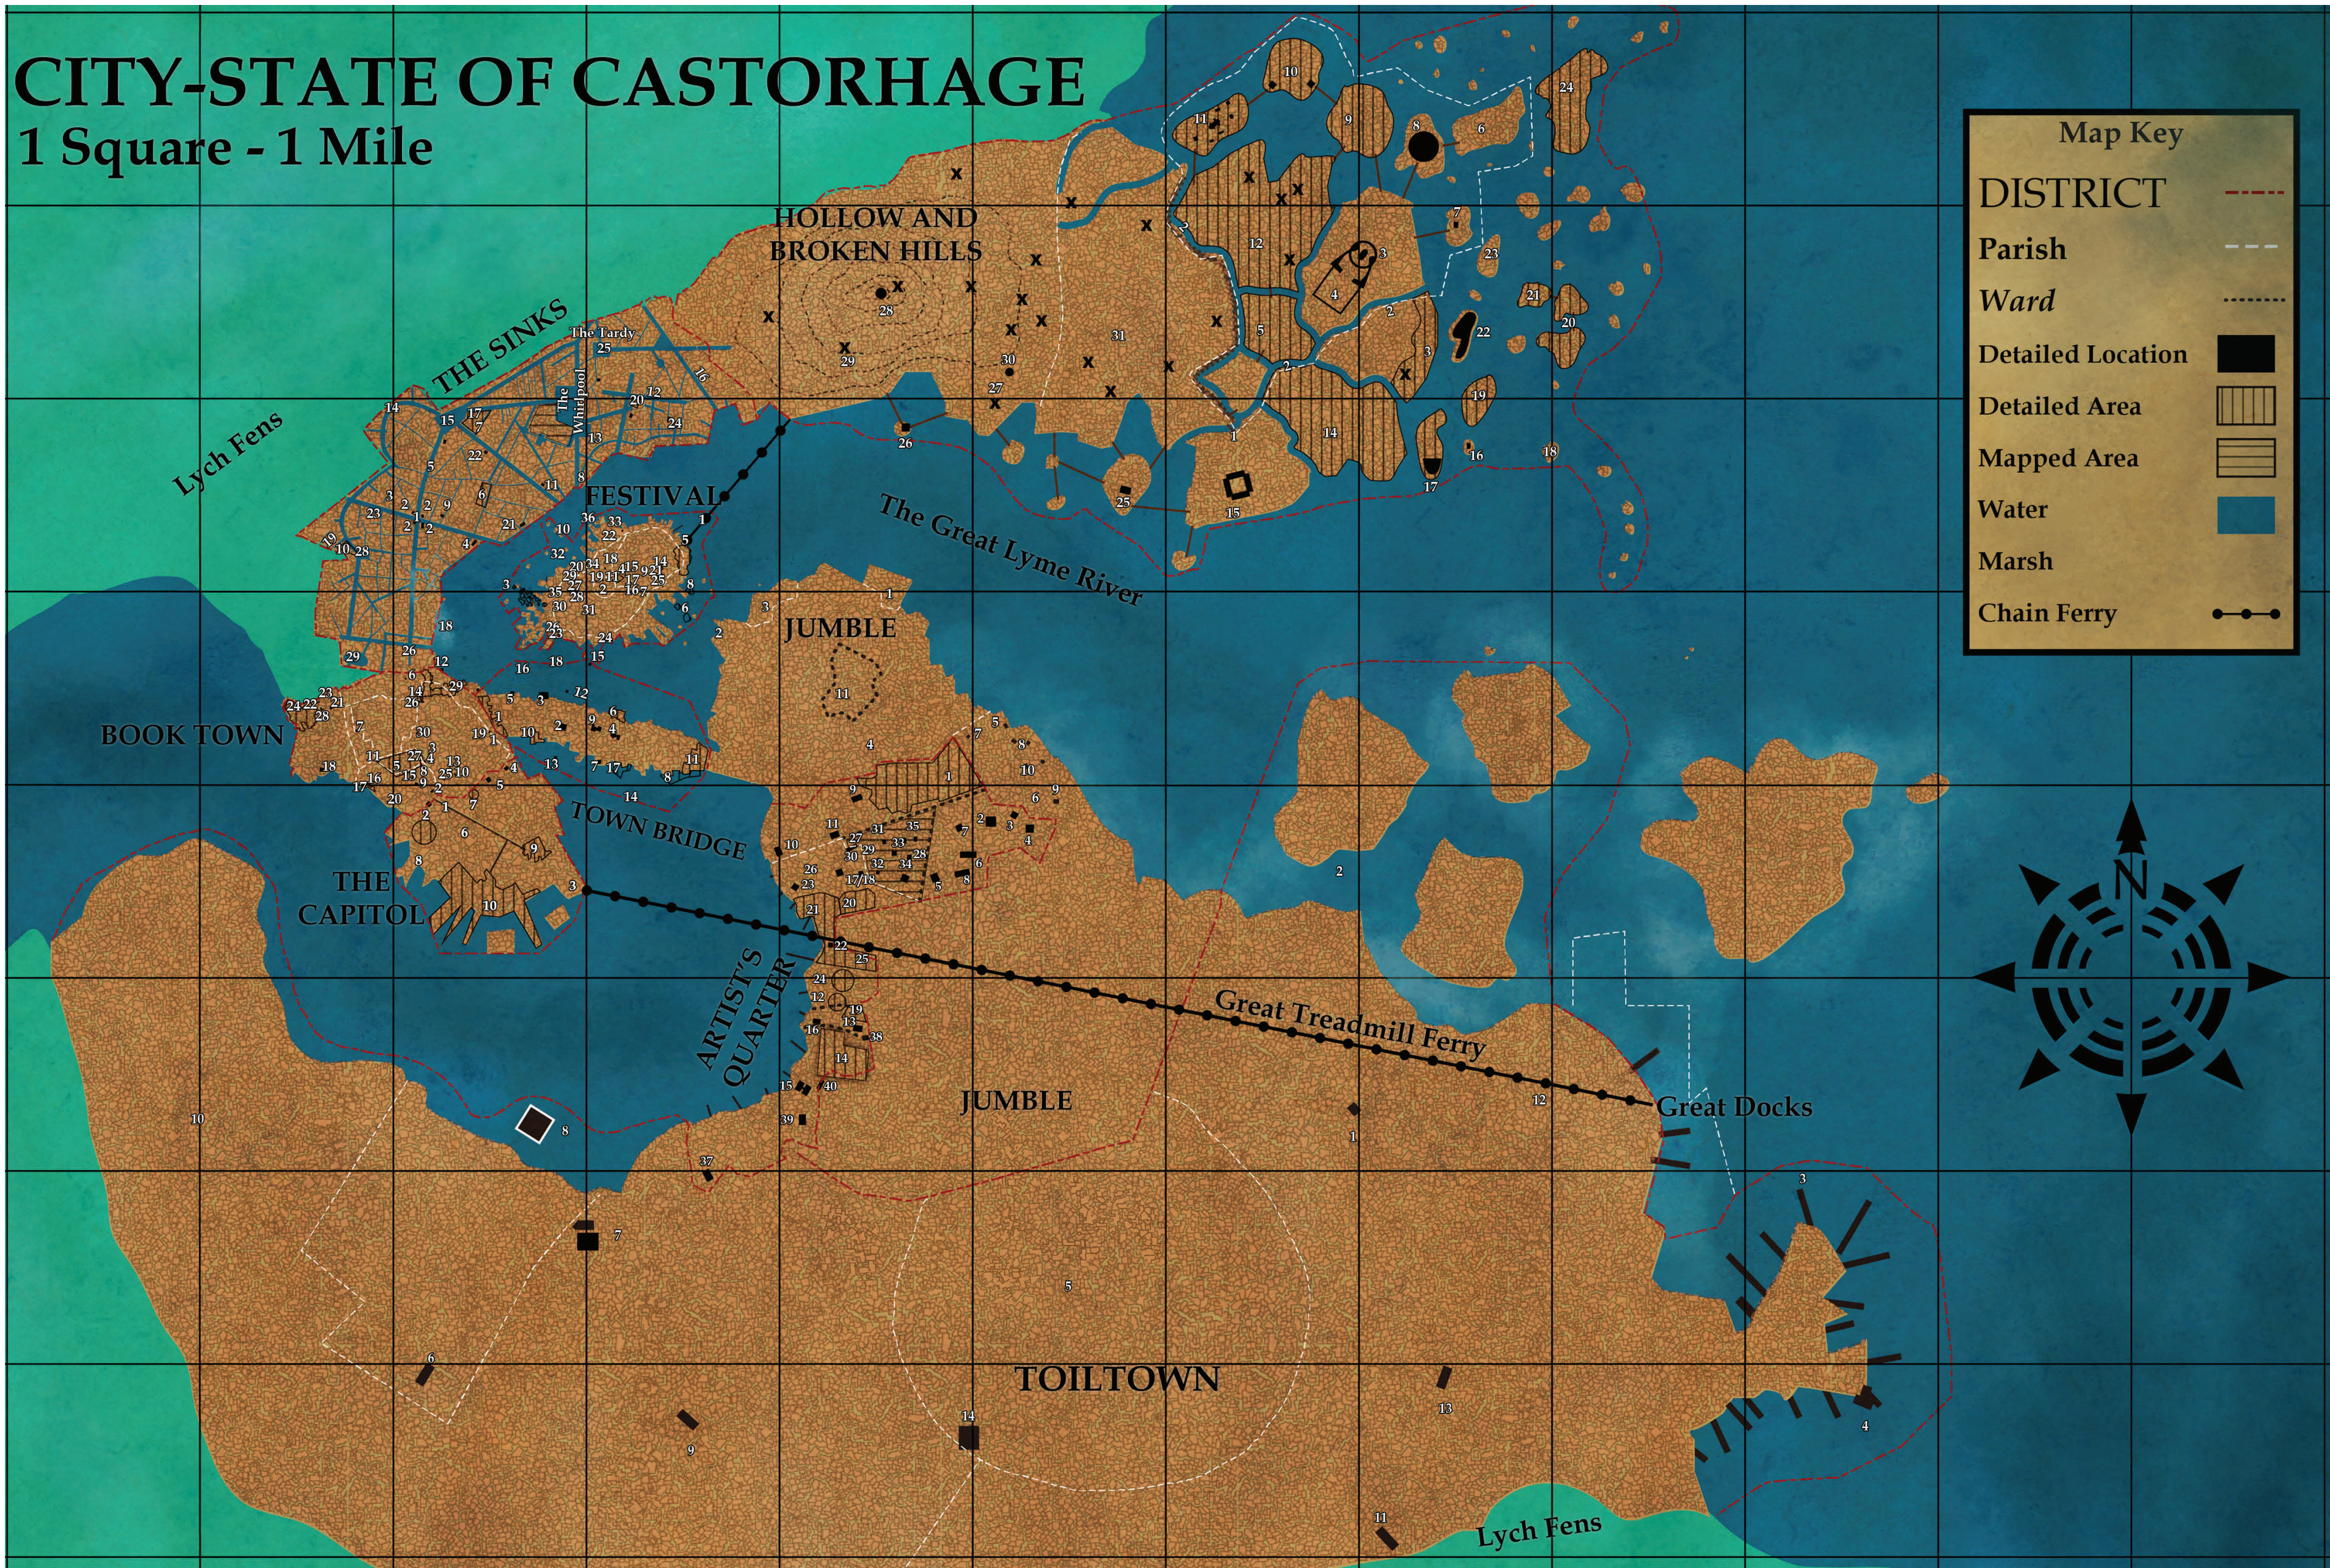

BETWEEN

The Edge of the World

The Brittle Ice

The Broken Lands

Lands of the Echo Queen

Greensward Hell

Mallen

The Great and Secret House

Corrun's Labyrinth

Tyrant Kingdoms

Between Lands

To →
Priory Gateway

LEGEND

- Town or Plantation
- ⊙ Scrimshaw
- Fortress or Tower
- ⋯ Ruins
- ▲ Place of Interest
- ⊖ Known Gateway
- ~ Road
- - - Wilderness Track

The Cataclysm

The Wall

Hrondhuss

Great Between Forest
(The Unquiet)

Land of the
Long Night

THE ISLE OF LYMOSSUS

LEGEND

- Town or Village
- City
- ★ Capital or Free City
- ⊛ Imperial City
- Fortress or Citadel
- ⋯ Ruins
- ▲ Place of Interest
- Road
- - - Trail or Unused Road
- ⋯ Mountain Pass

1 hex = 12 miles

Kear

CITY-STATE OF CASTORHAGE

1 Square - 1 Mile

Map Key

- DISTRICT 
- Parish 
- Ward 
- Detailed Location 
- Detailed Area 
- Mapped Area 
- Water 
- Marsh 
- Chain Ferry 

CITY-STATE OF CASTORHAGE