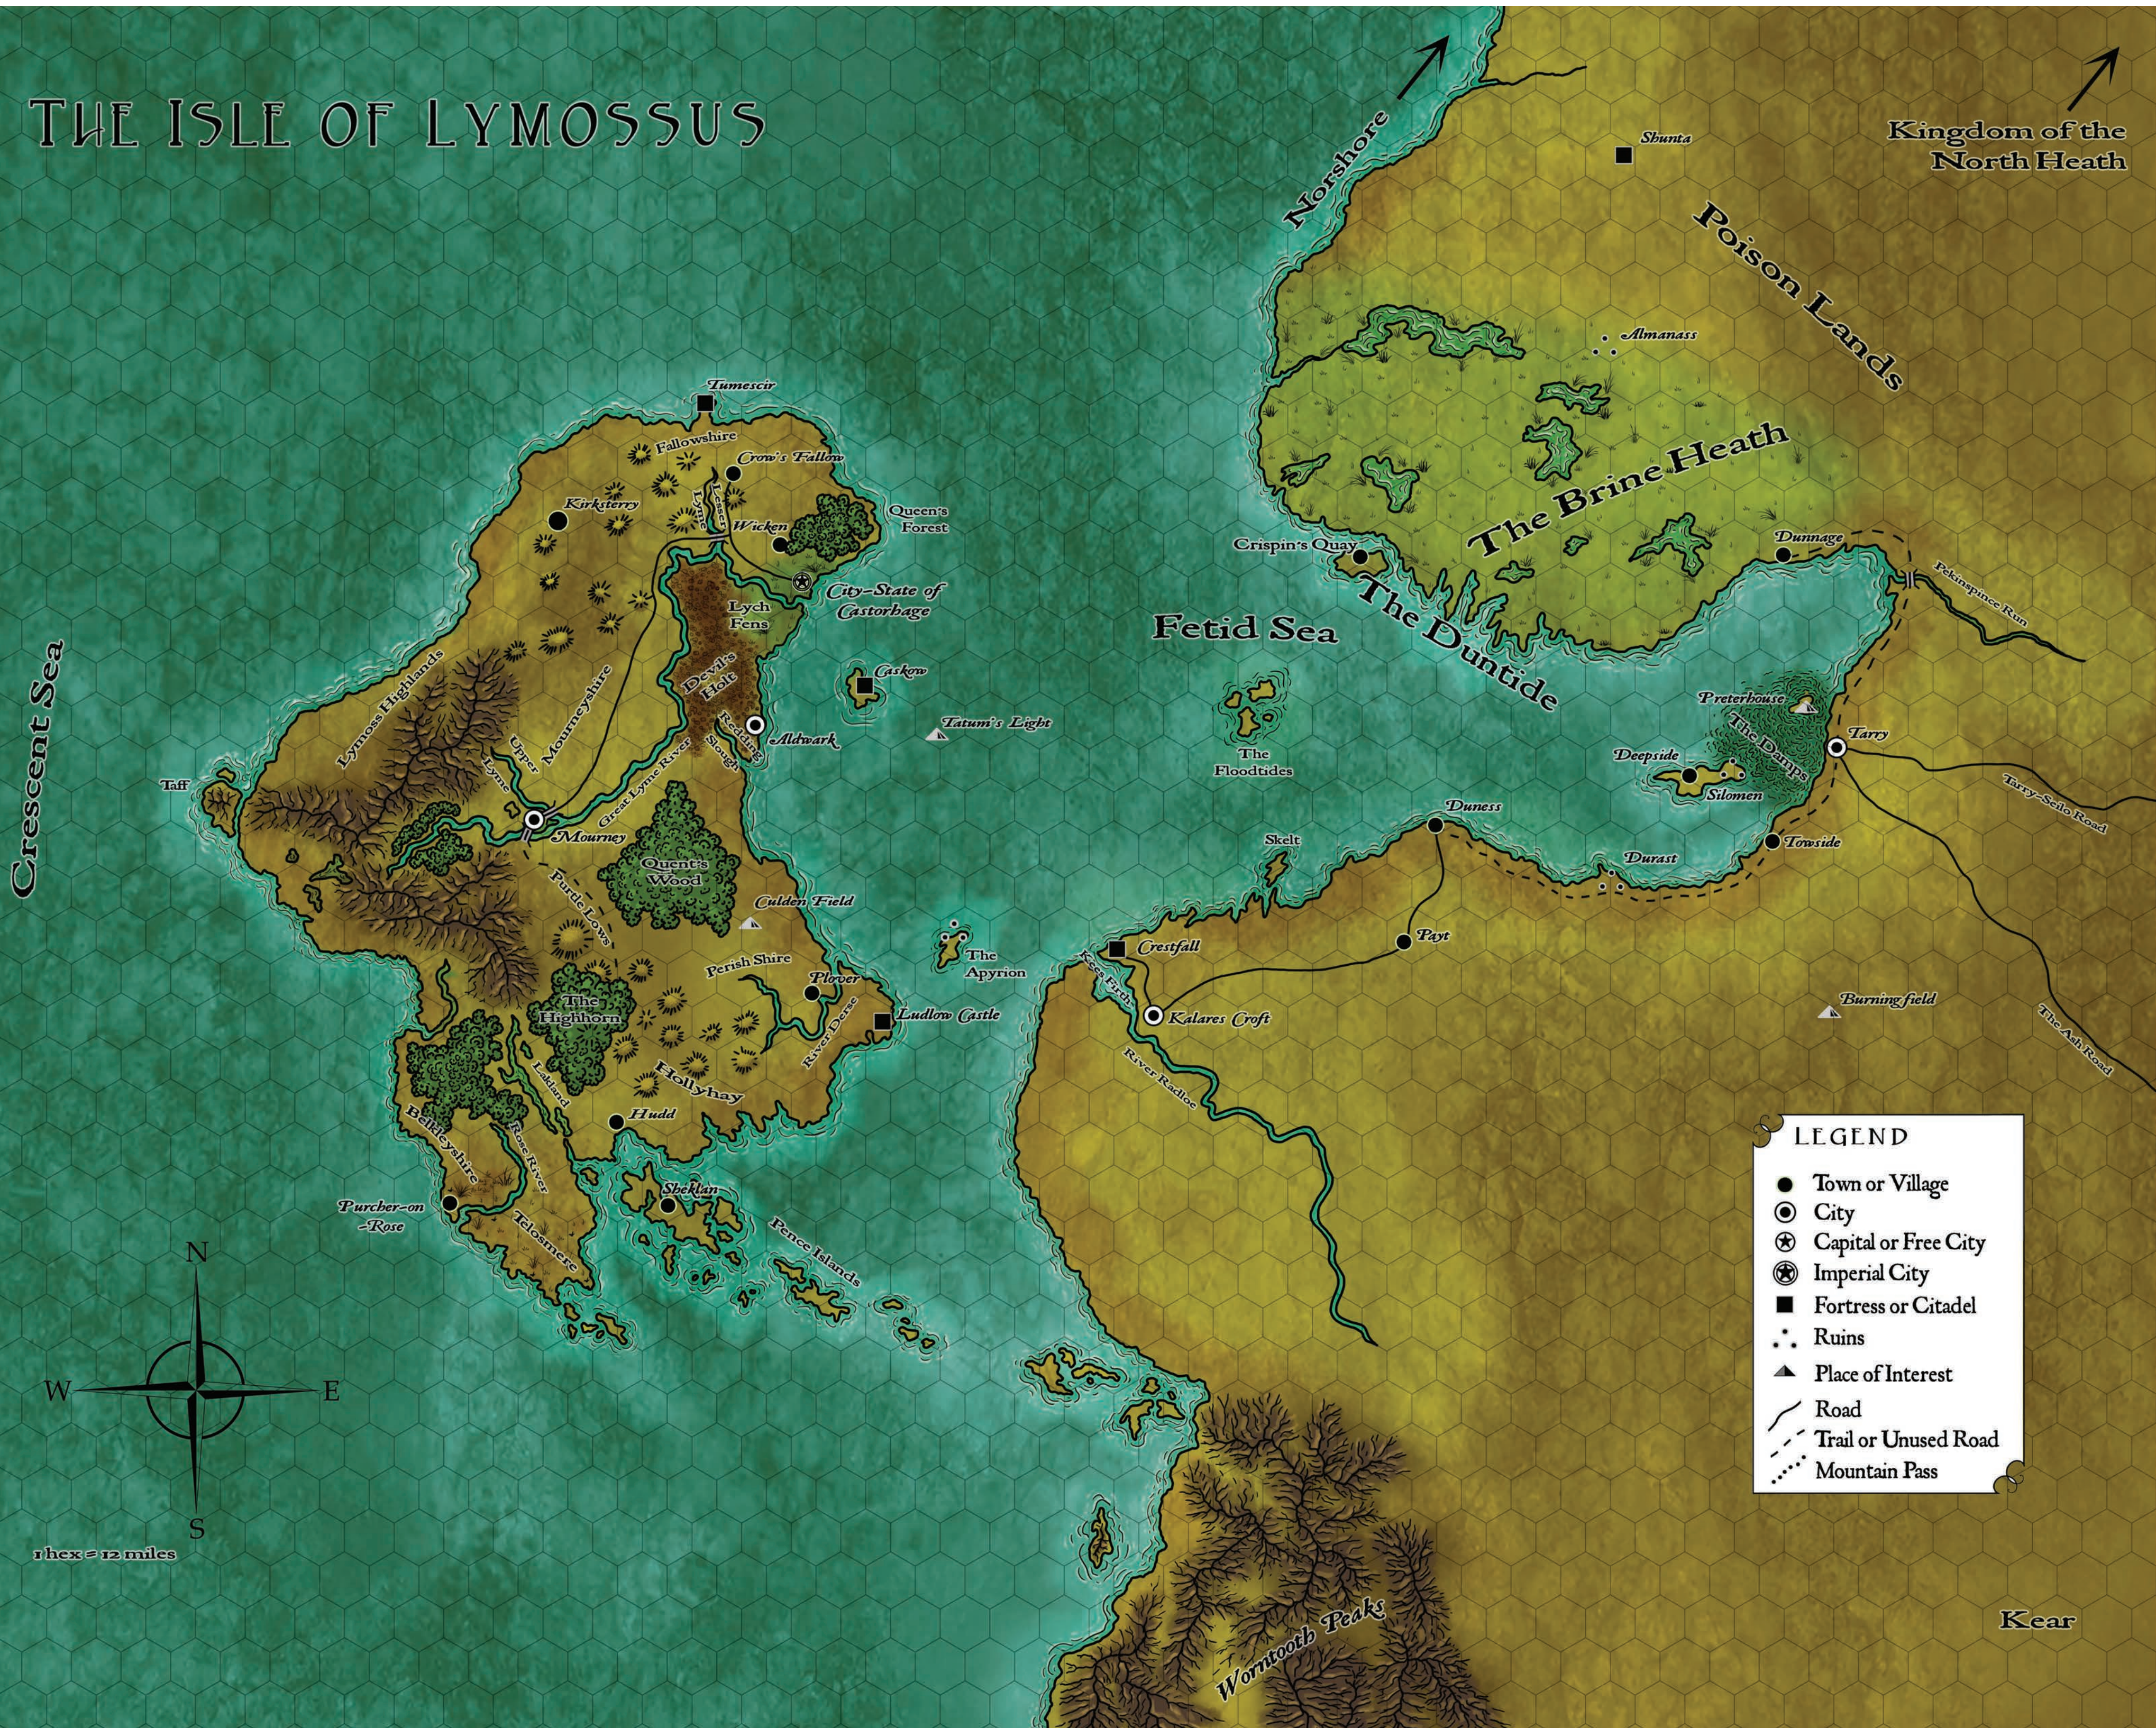

BETWEEN

The Edge of the World

The Brittle Ice

The Broken Lands

Lands of the Echo Queen

Greensward Hell

Mallen

The Great and Secret House

Corrun's Labyrinth

Tyrant Kingdoms

Between Lands

To →
Priory Gateway

LEGEND

- Town or Plantation
- ⊙ Scrimshaw
- Fortress or Tower
- ⋯ Ruins
- ▲ Place of Interest
- ⊖ Known Gateway
- ~ Road
- - - Wilderness Track

Leviathan
Graveyard

Carrion

Hope

The Cloven Sea

Brogmyre
Manor

The Myre-Between

Presumed North

The Falling Isle

The Cataclysm

The Wall

Hrondhuss

Great Between Forest
(The Unquiet)

Land of the
Long Night

THE ISLE OF LYMOSSUS

LEGEND

- Town or Village
- City
- ★ Capital or Free City
- ⊛ Imperial City
- Fortress or Citadel
- ⋯ Ruins
- ▲ Place of Interest
- Road
- - - Trail or Unused Road
- ⋯ Mountain Pass