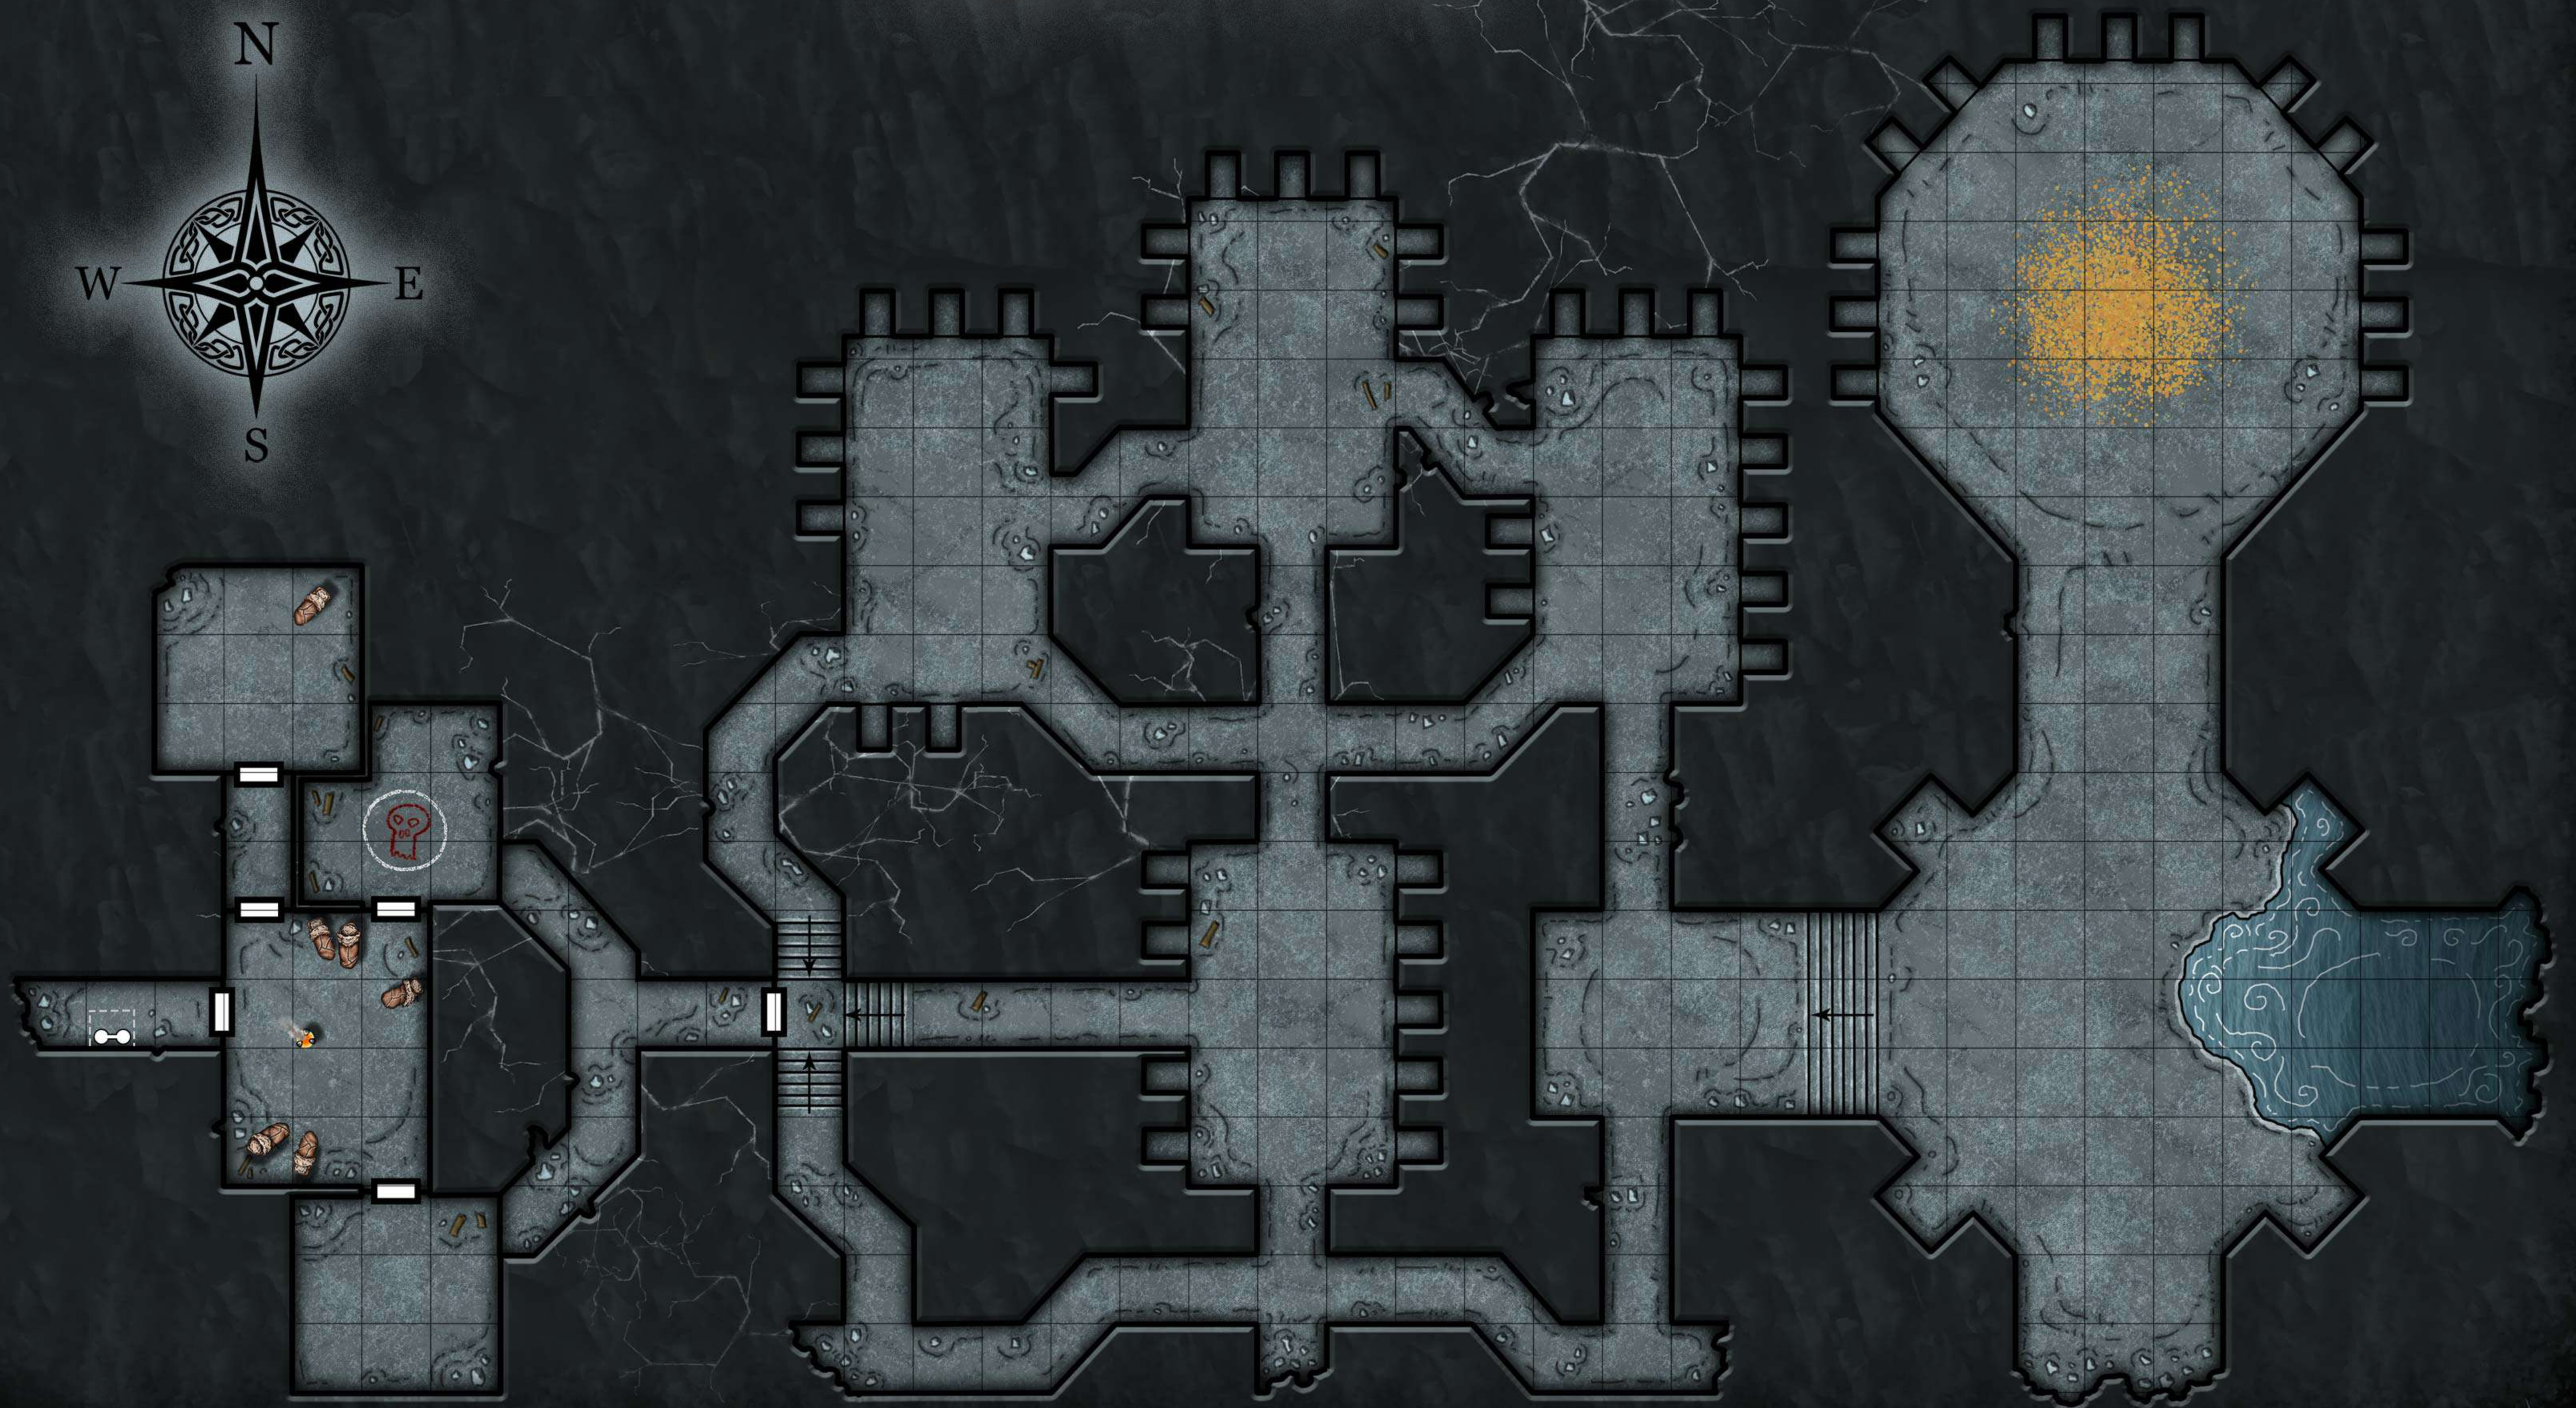

EBONDEATH'S MAUSOLEUM

1 square = 10 feet