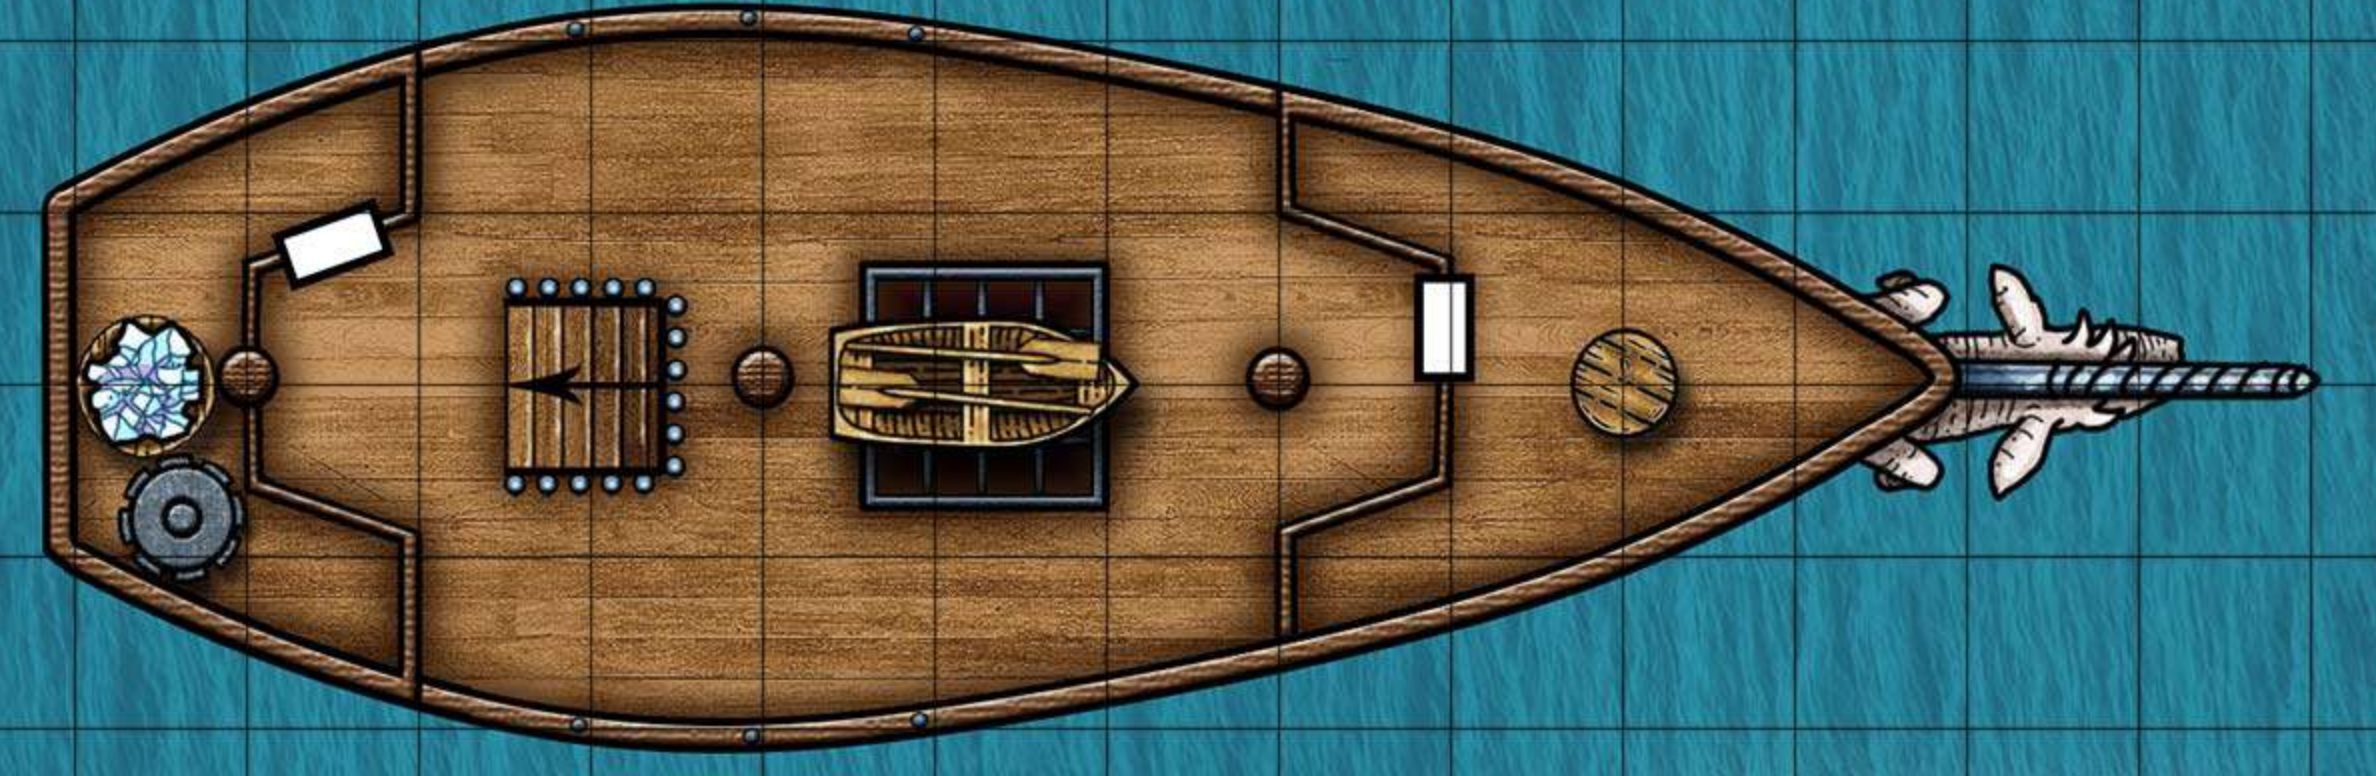

# ICINGDEATH AND TWINKLE

1 square = 5 feet

HOLD

HOLD

CABINS

CABINS

DECK

DECK

# DEATH KNIGHT DREADNAUGHT

1 square = 5 feet

UPPER DECKS

DECK CABINS

OAR DECK

CREW DECK

HOLD