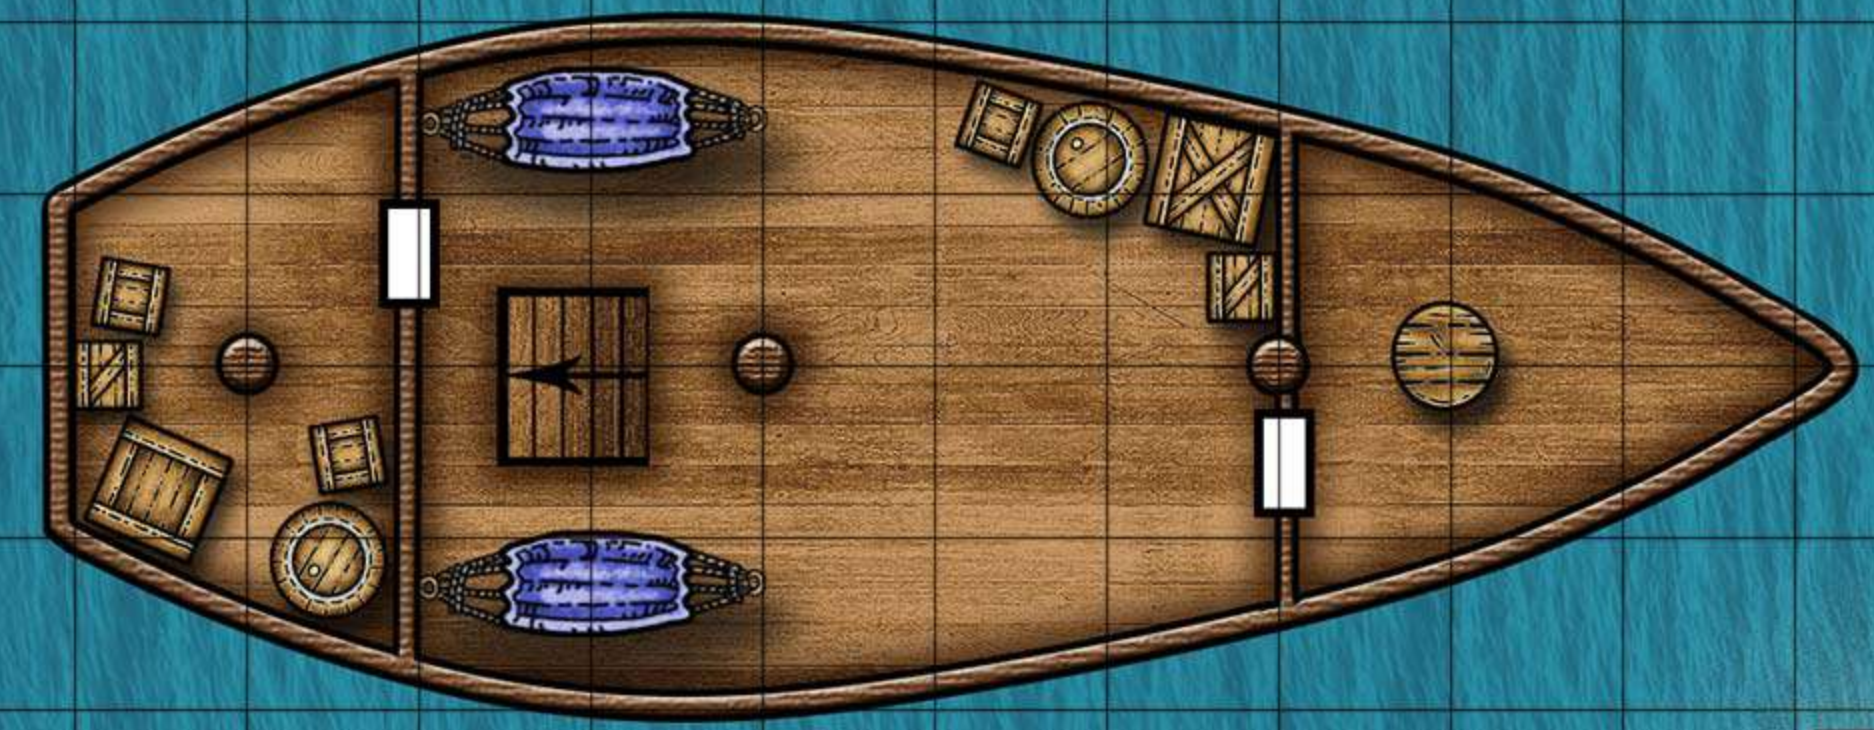

# DUMATHOIN'S GULCH

1 square = 5 feet

# EBONDEATH'S MAUSOLEUM

1 square = 10 feet

# ICINGDEATH AND TWINKLE

1 square = 5 feet

HOLD

HOLD

CABINS

CABINS

DECK

DECK

# DEATH KNIGHT DREADNAUGHT

1 square = 5 feet

UPPER DECKS

DECK CABINS

OAR DECK

CREW DECK

HOLD