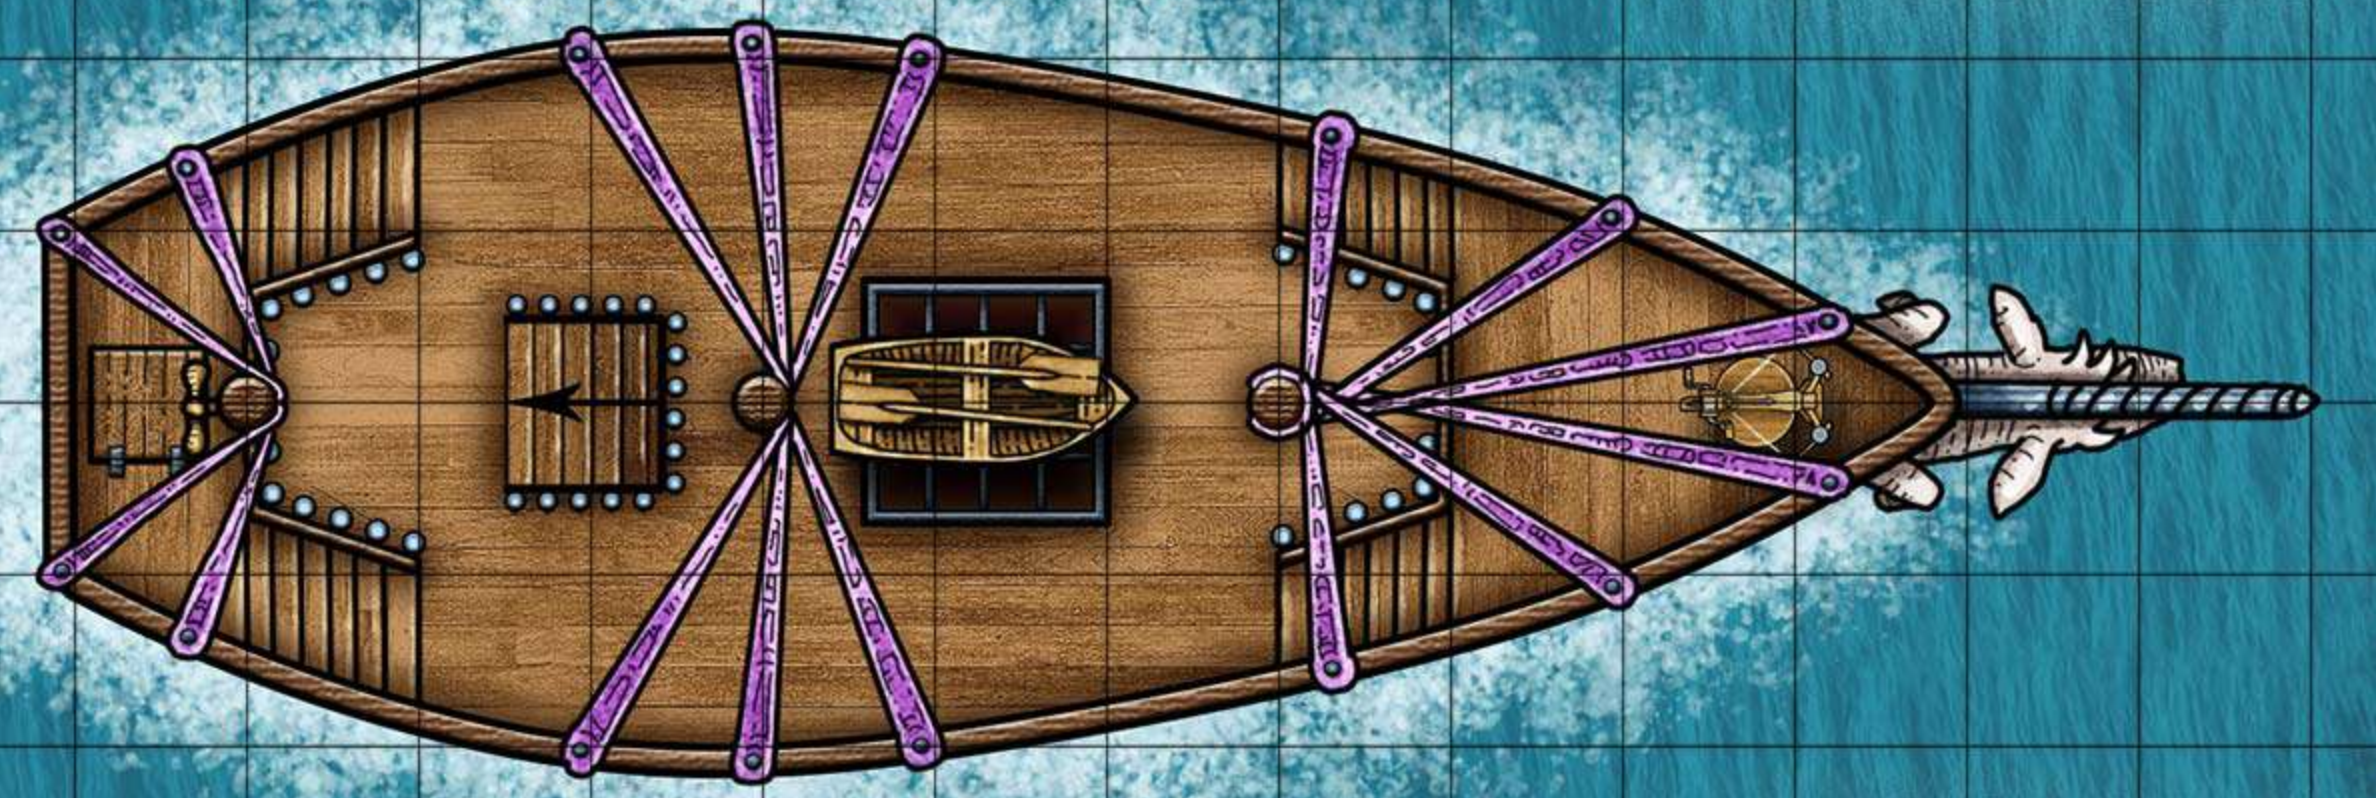

# ICINGDEATH AND TWINKLE

1 square = 5 feet

HOLD

HOLD

CABINS

CABINS

DECK

DECK

# DEATH KNIGHT DREADNAUGHT

1 square = 5 feet

UPPER DECKS

DECK CABINS

OAR DECK

CREW DECK

HOLD