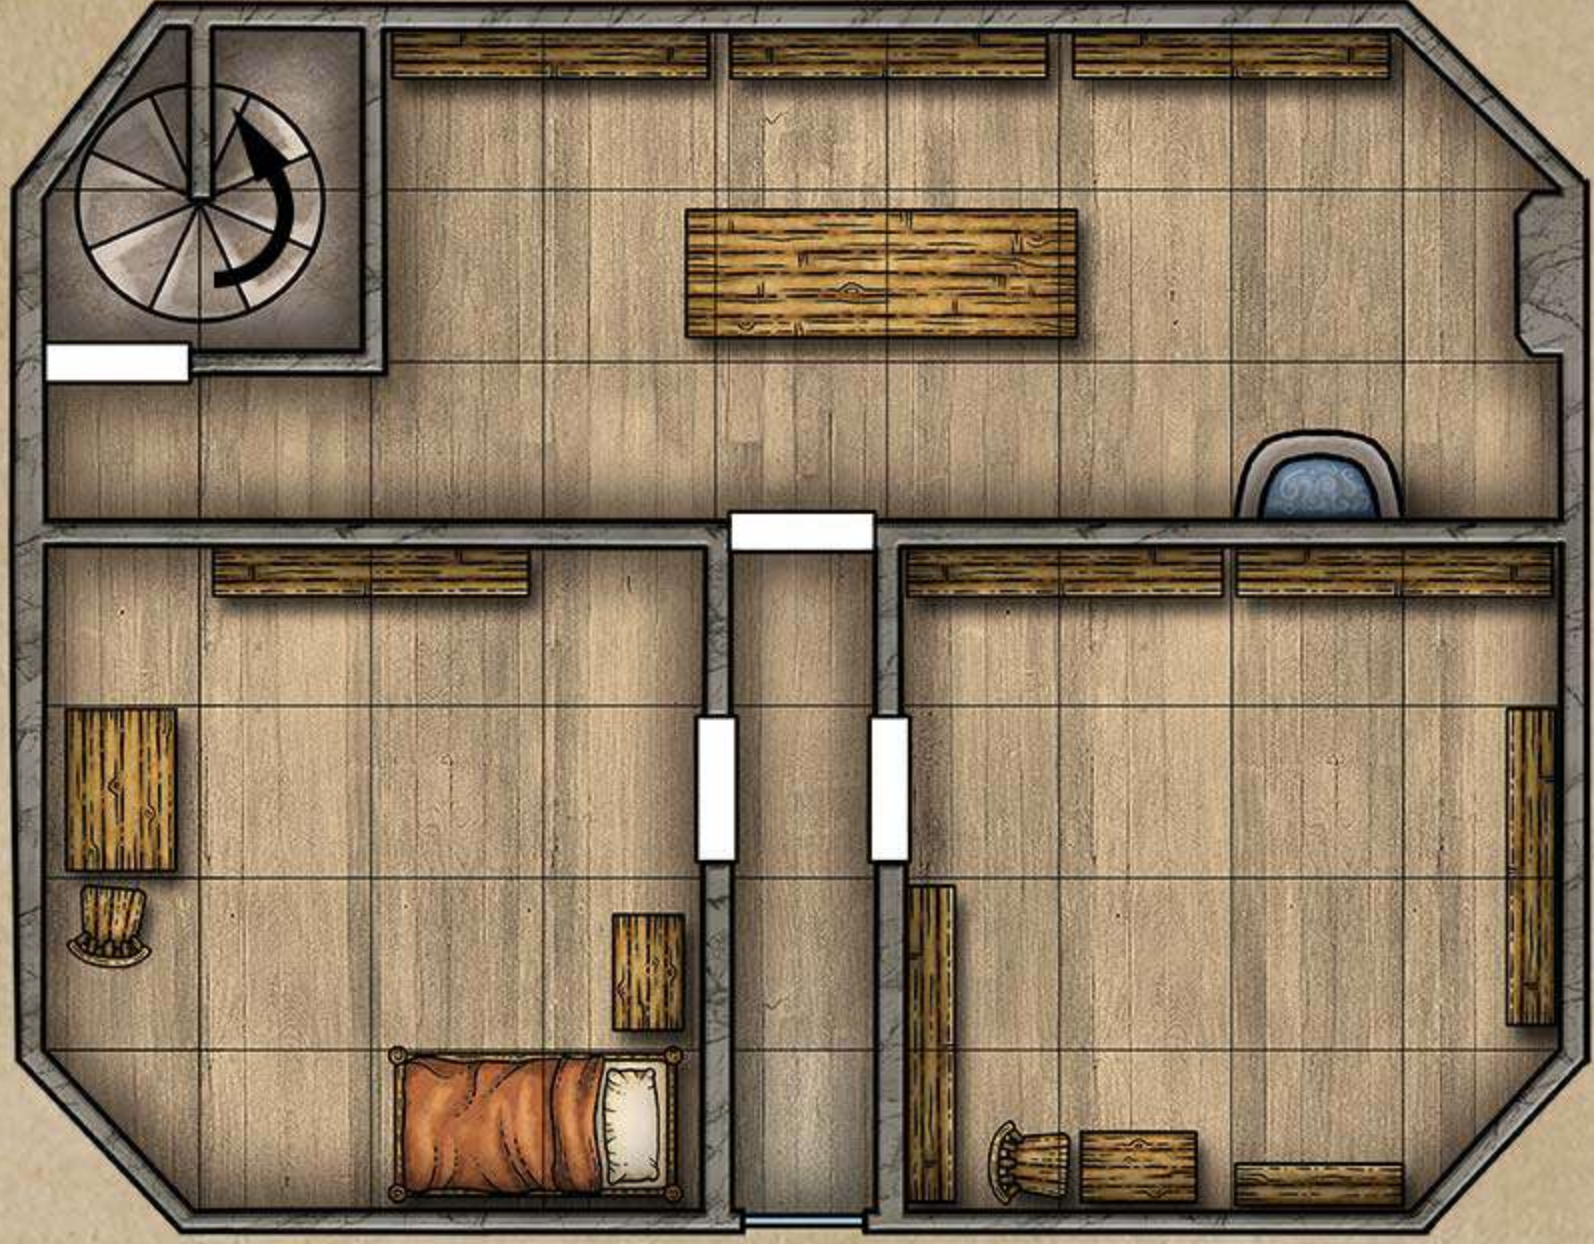

# DEATH KNIGHT DREADNAUGHT

1 square = 5 feet

UPPER DECKS

DECK CABINS

OAR DECK

CREW DECK

HOLD

# THALIVAR'S BEACON

1 square = 5 feet

2ND FLOOR

3RD FLOOR

1ST FLOOR

4TH FLOOR

ETHEREAL SPIRE