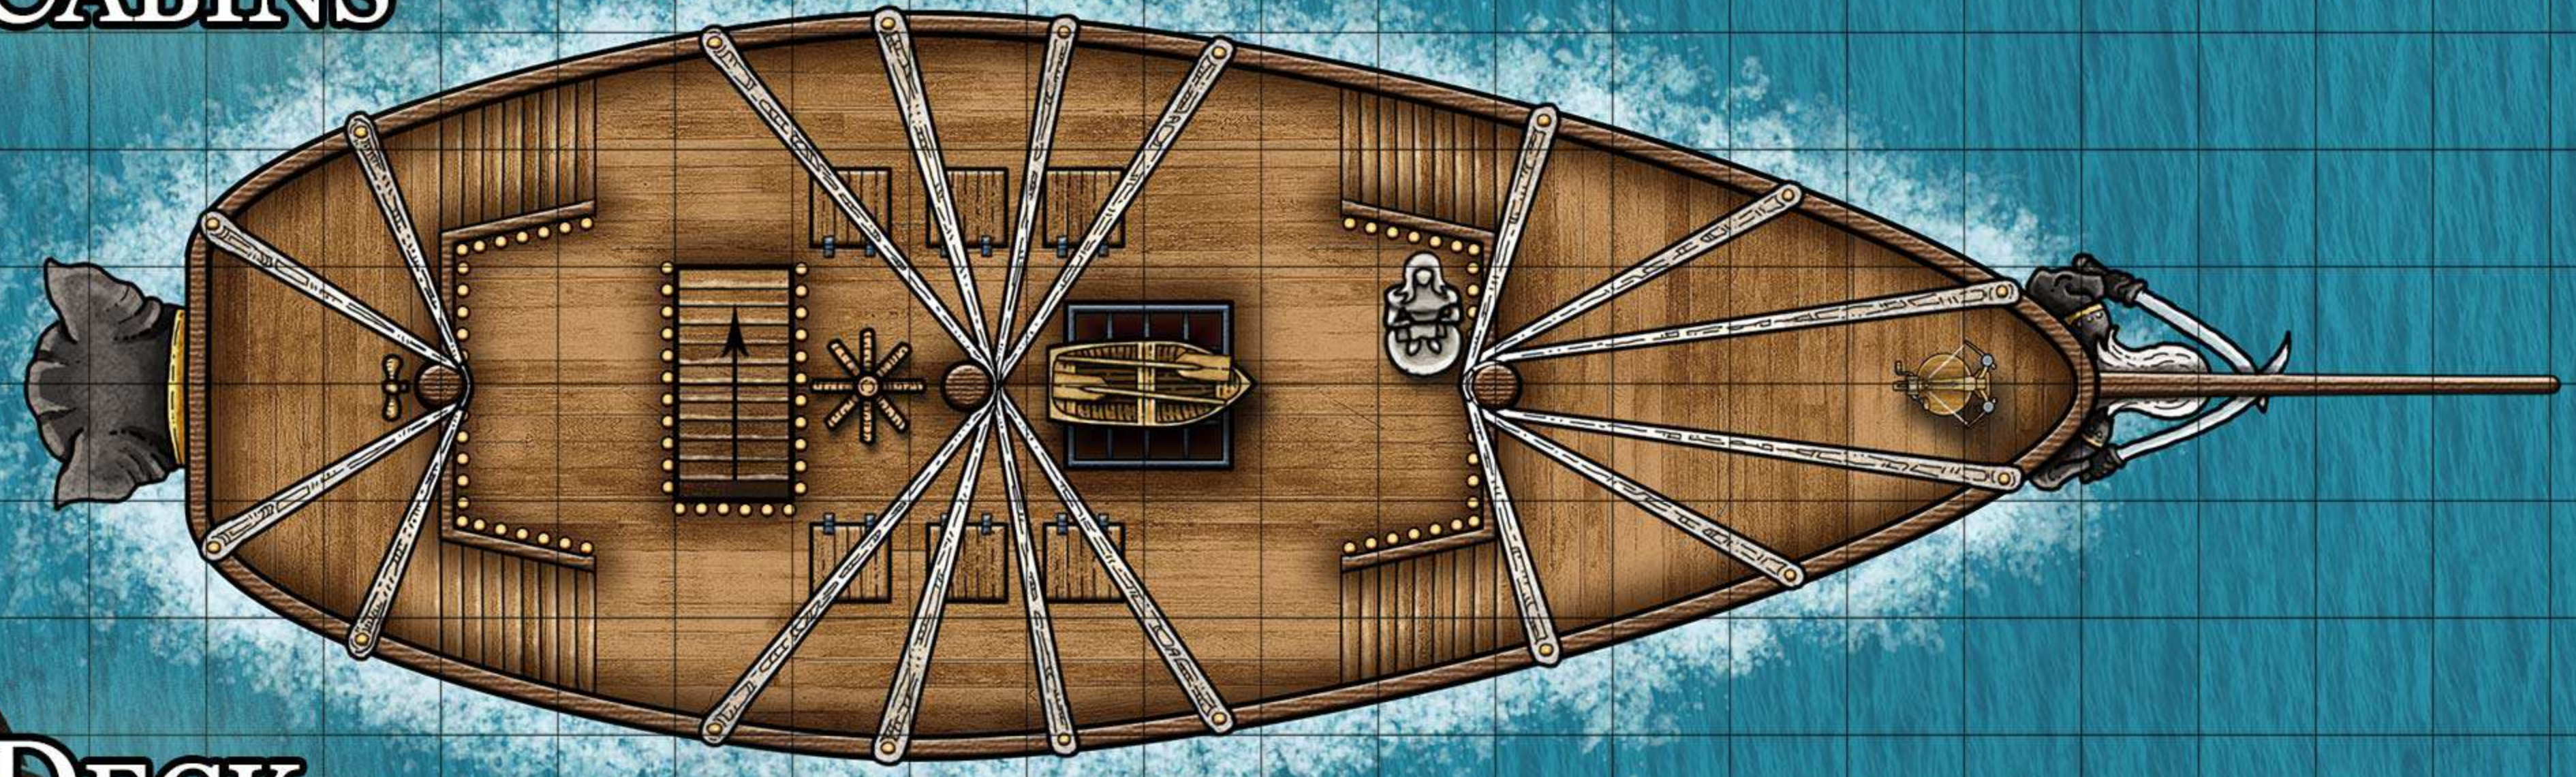

# DUMATHOIN'S GULCH

1 square = 5 feet

# ICINGDEATH AND TWINKLE

1 square = 5 feet

HOLD

HOLD

CABINS

CABINS

DECK

DECK

# DEATH KNIGHT DREADNAUGHT

1 square = 5 feet

UPPER DECKS

DECK CABINS

OAR DECK

CREW DECK

HOLD