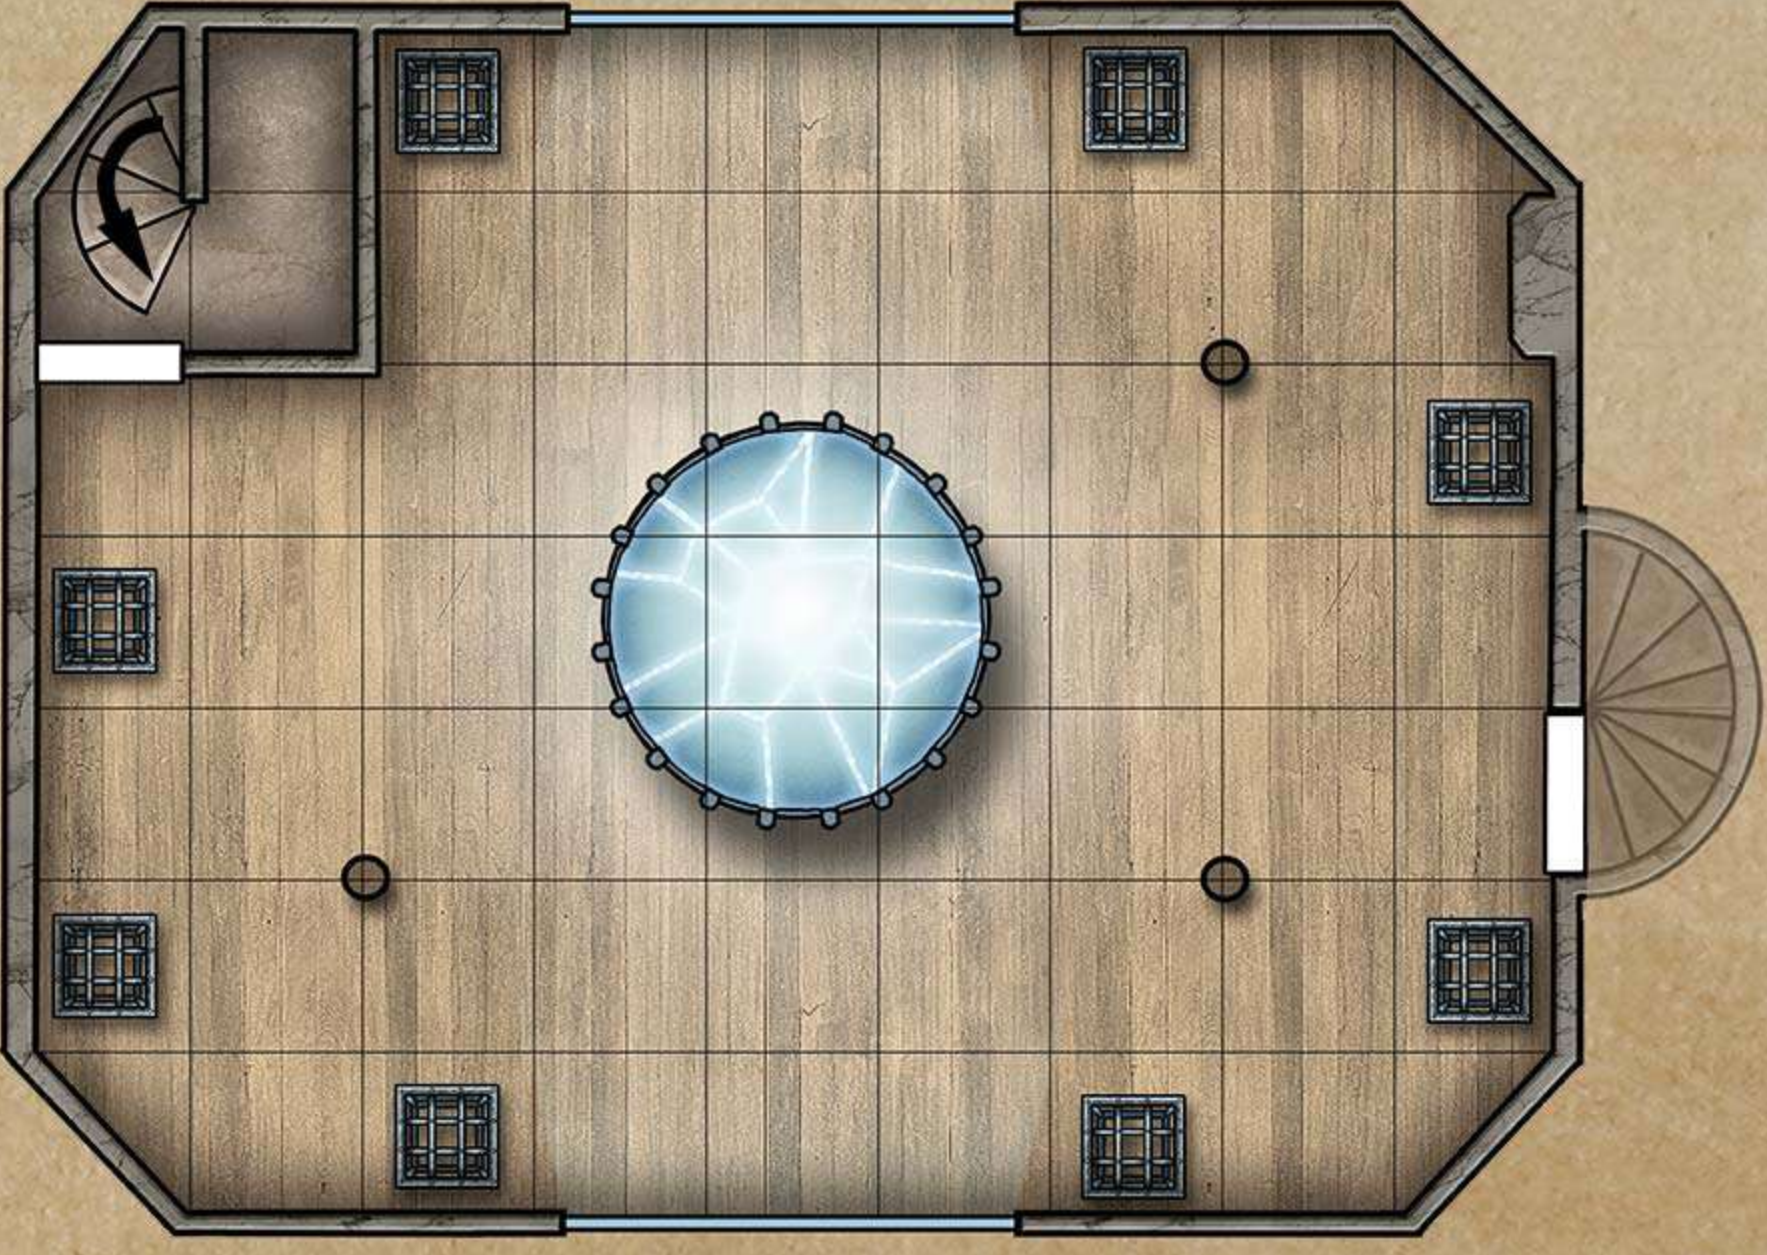

# DEATH KNIGHT DREADNAUGHT

1 square = 5 feet

UPPER DECKS

DECK CABINS

OAR DECK

CREW DECK

HOLD

# THALIVAR'S BEACON

1 square = 5 feet

2ND FLOOR

3RD FLOOR

1ST FLOOR

4TH FLOOR

ETHEREAL SPIRE