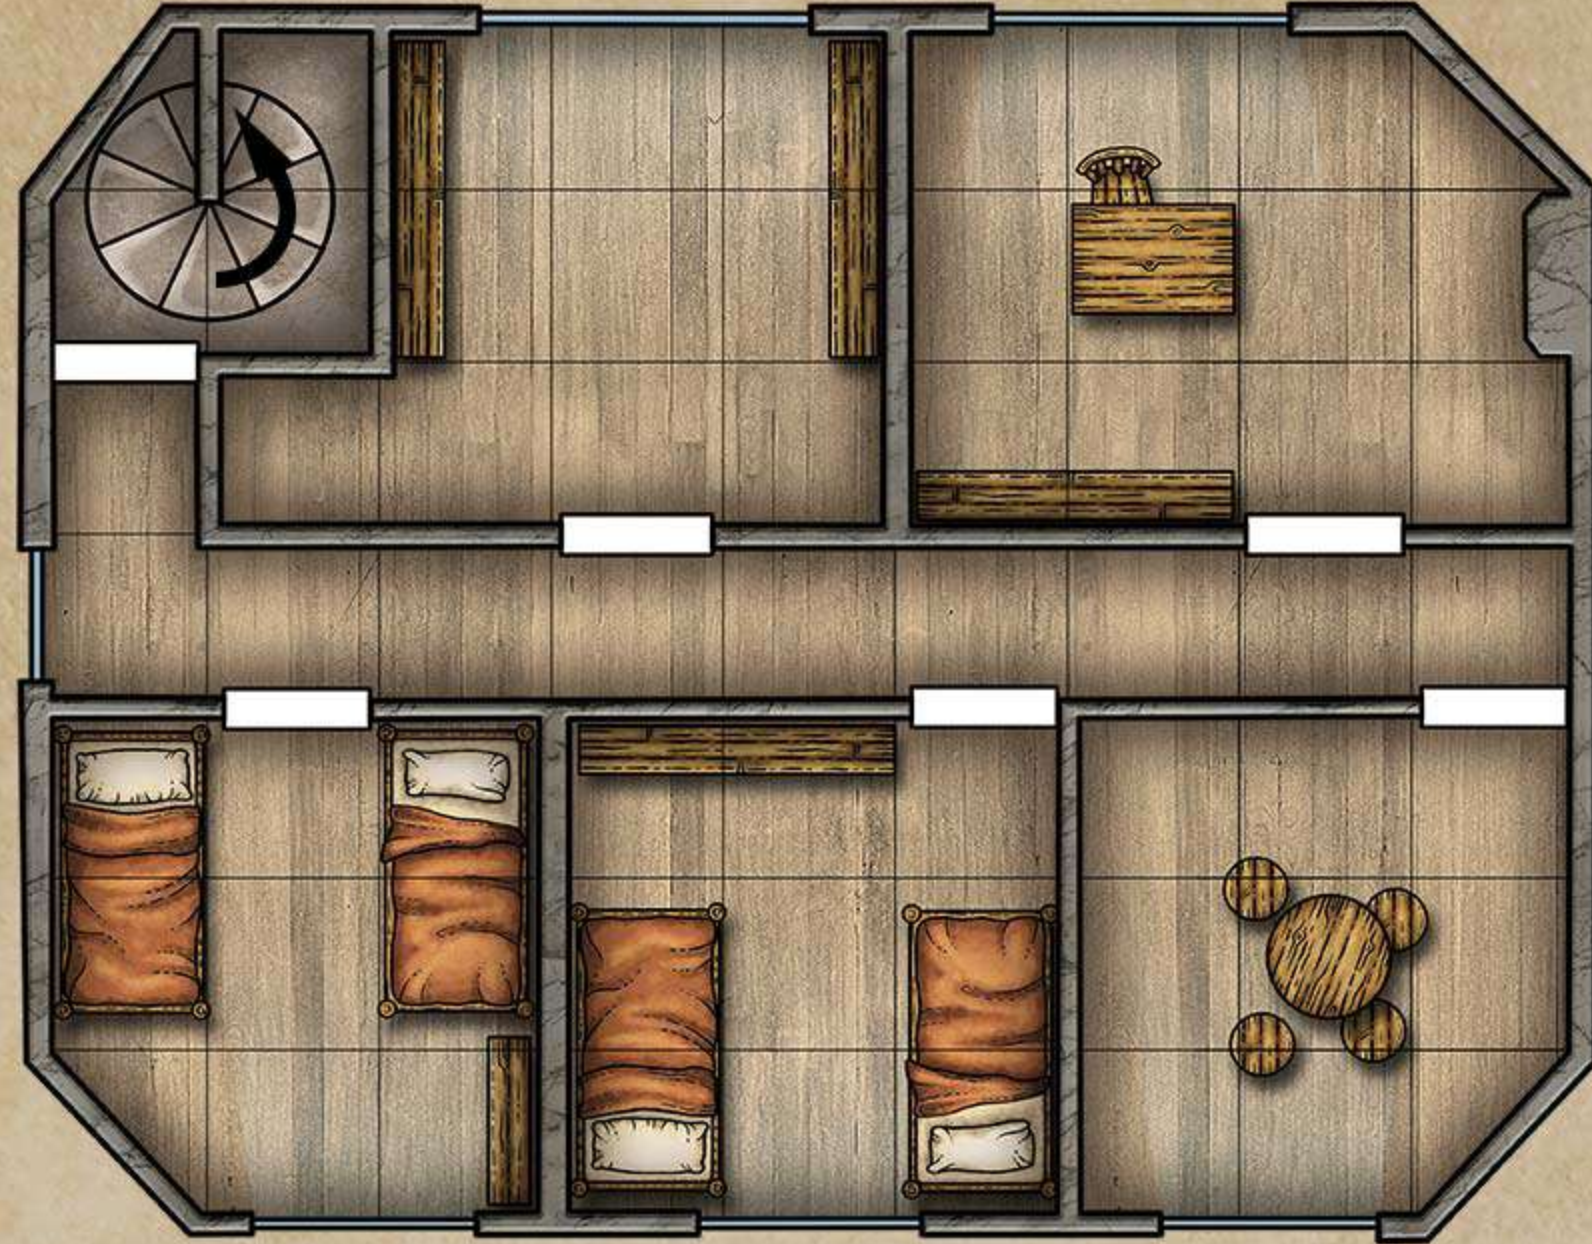

# DEATH KNIGHT DREADNAUGHT

1 square = 5 feet

UPPER DECKS

DECK CABINS

OAR DECK

CREW DECK

HOLD

# THALIVAR'S BEACON

1 square = 5 feet

2ND FLOOR

3RD FLOOR

1ST FLOOR

4TH FLOOR

ETHEREAL SPIRE