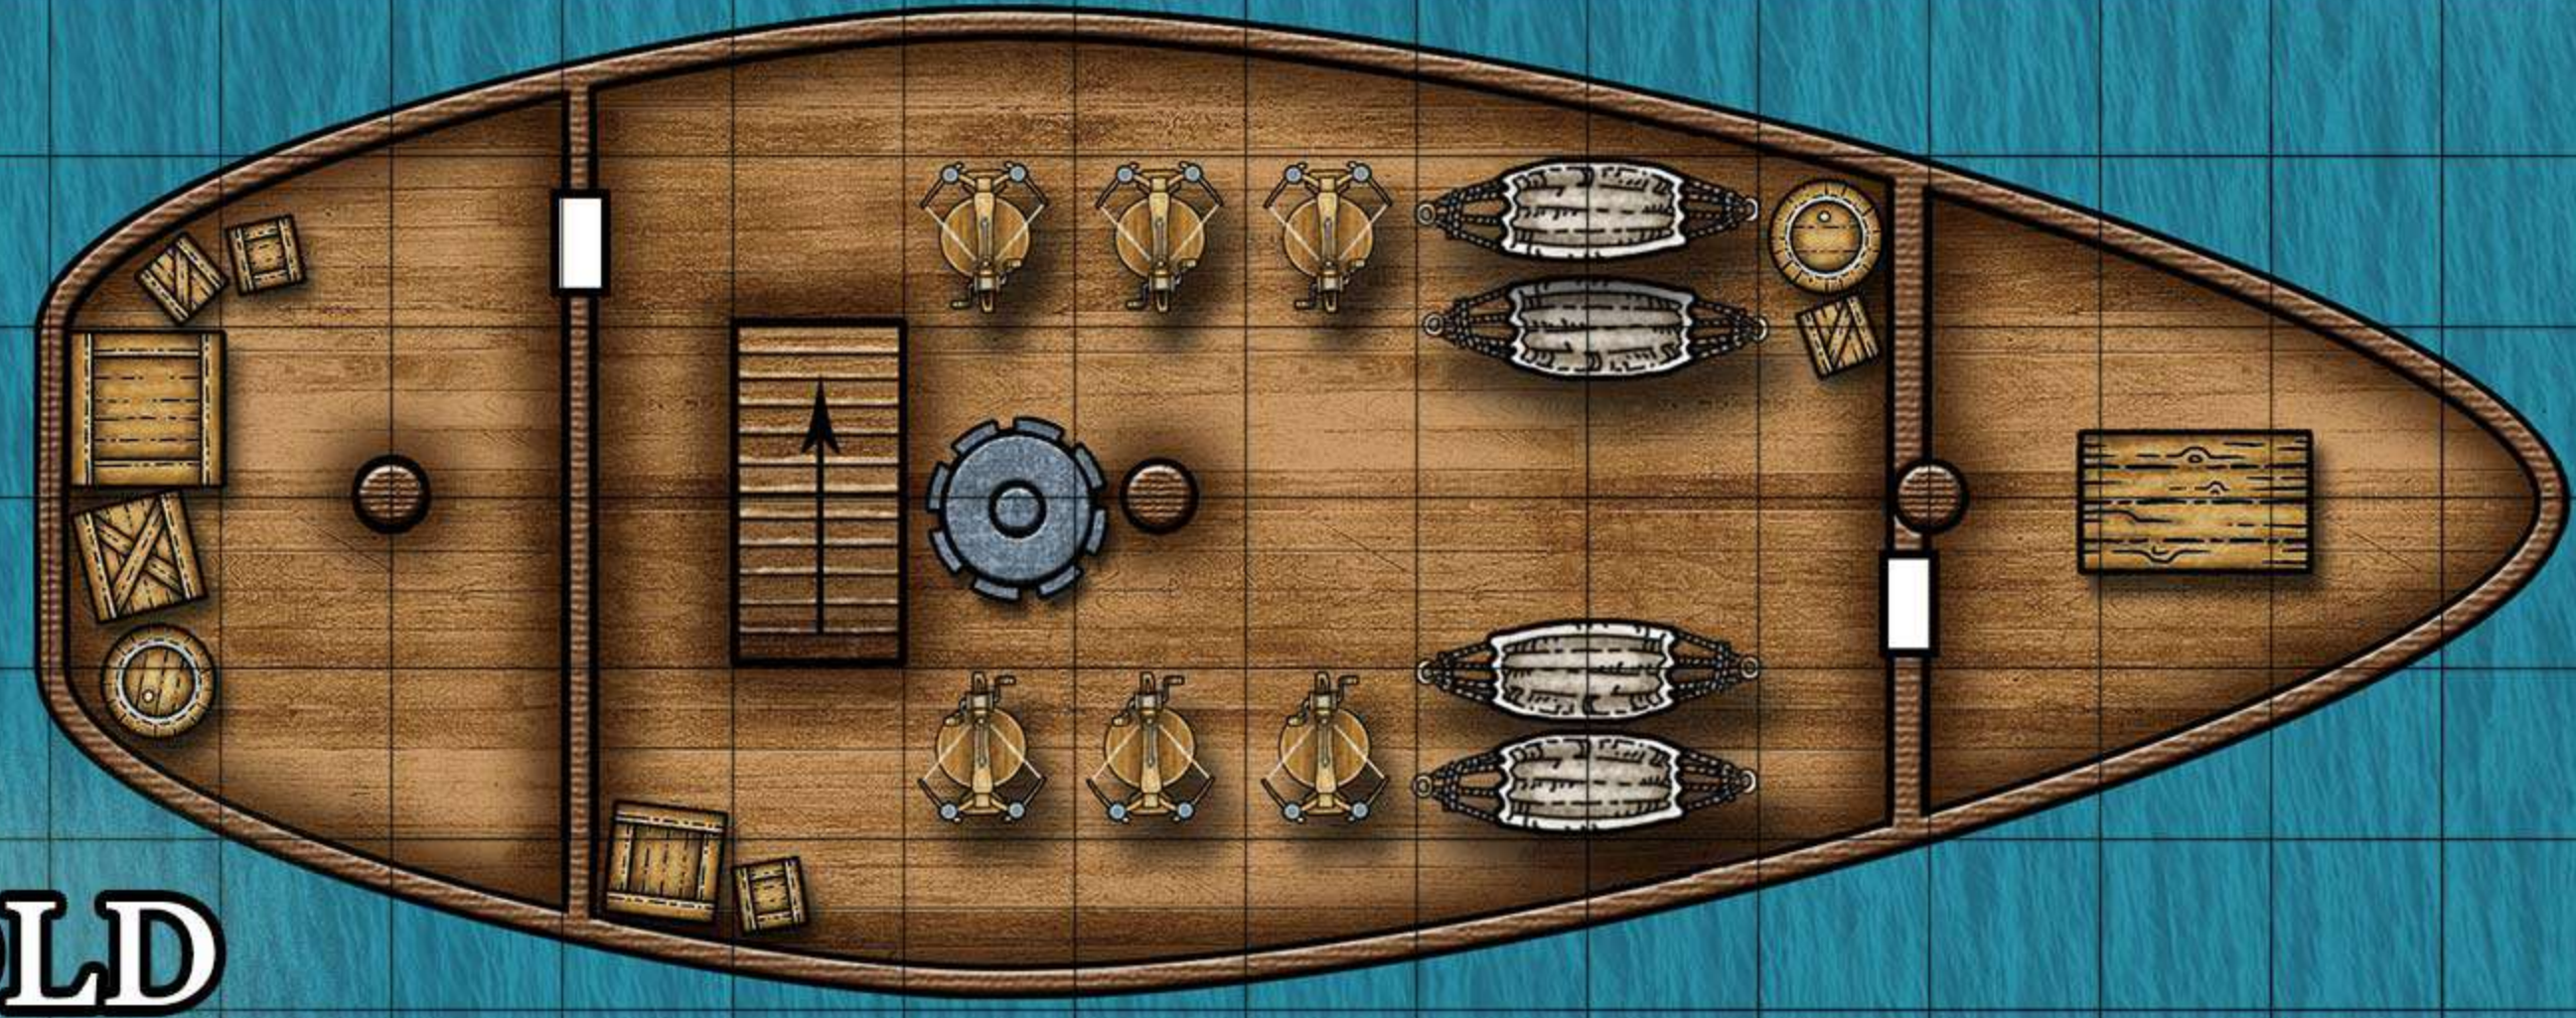

ICINGDEATH AND TWINKLE

1 square = 5 feet

HOLD