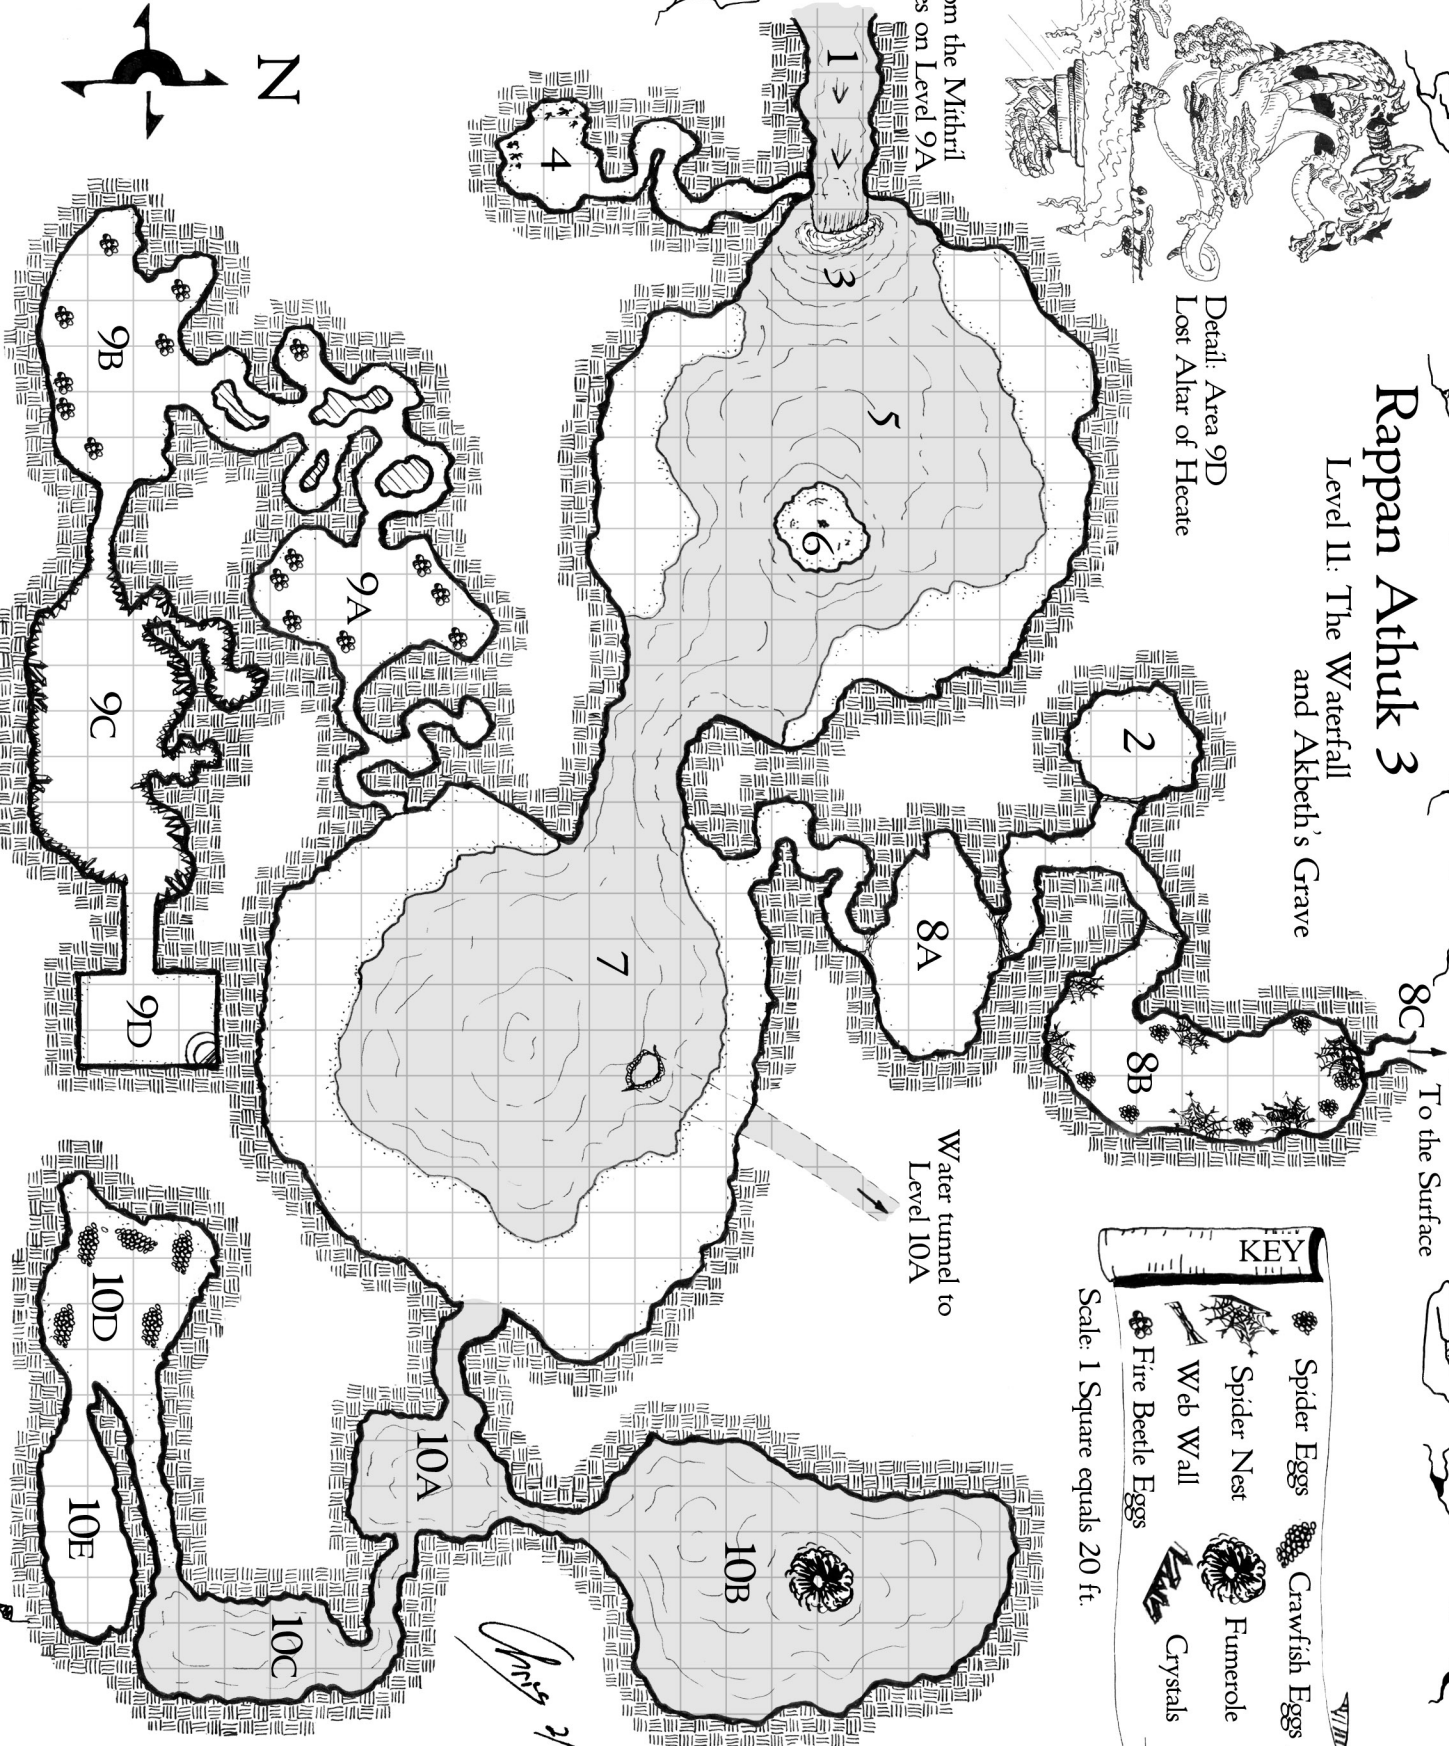

# Rappan Athuk 3

Level II: The Waterfall and Akbeth's Grave

Detail: Area 9D  
Lost Altar of Hecate

From the Mithril Gates on Level 9A

8C To the Surface

**KEY**

- Spider Eggs
- Spider Nest
- Web Wall
- Fire Beetle Eggs
- Crawfish Eggs
- Fumeroles
- Crystals

Scale: 1 Square equals 20 ft.

*J. P.*  
2/02