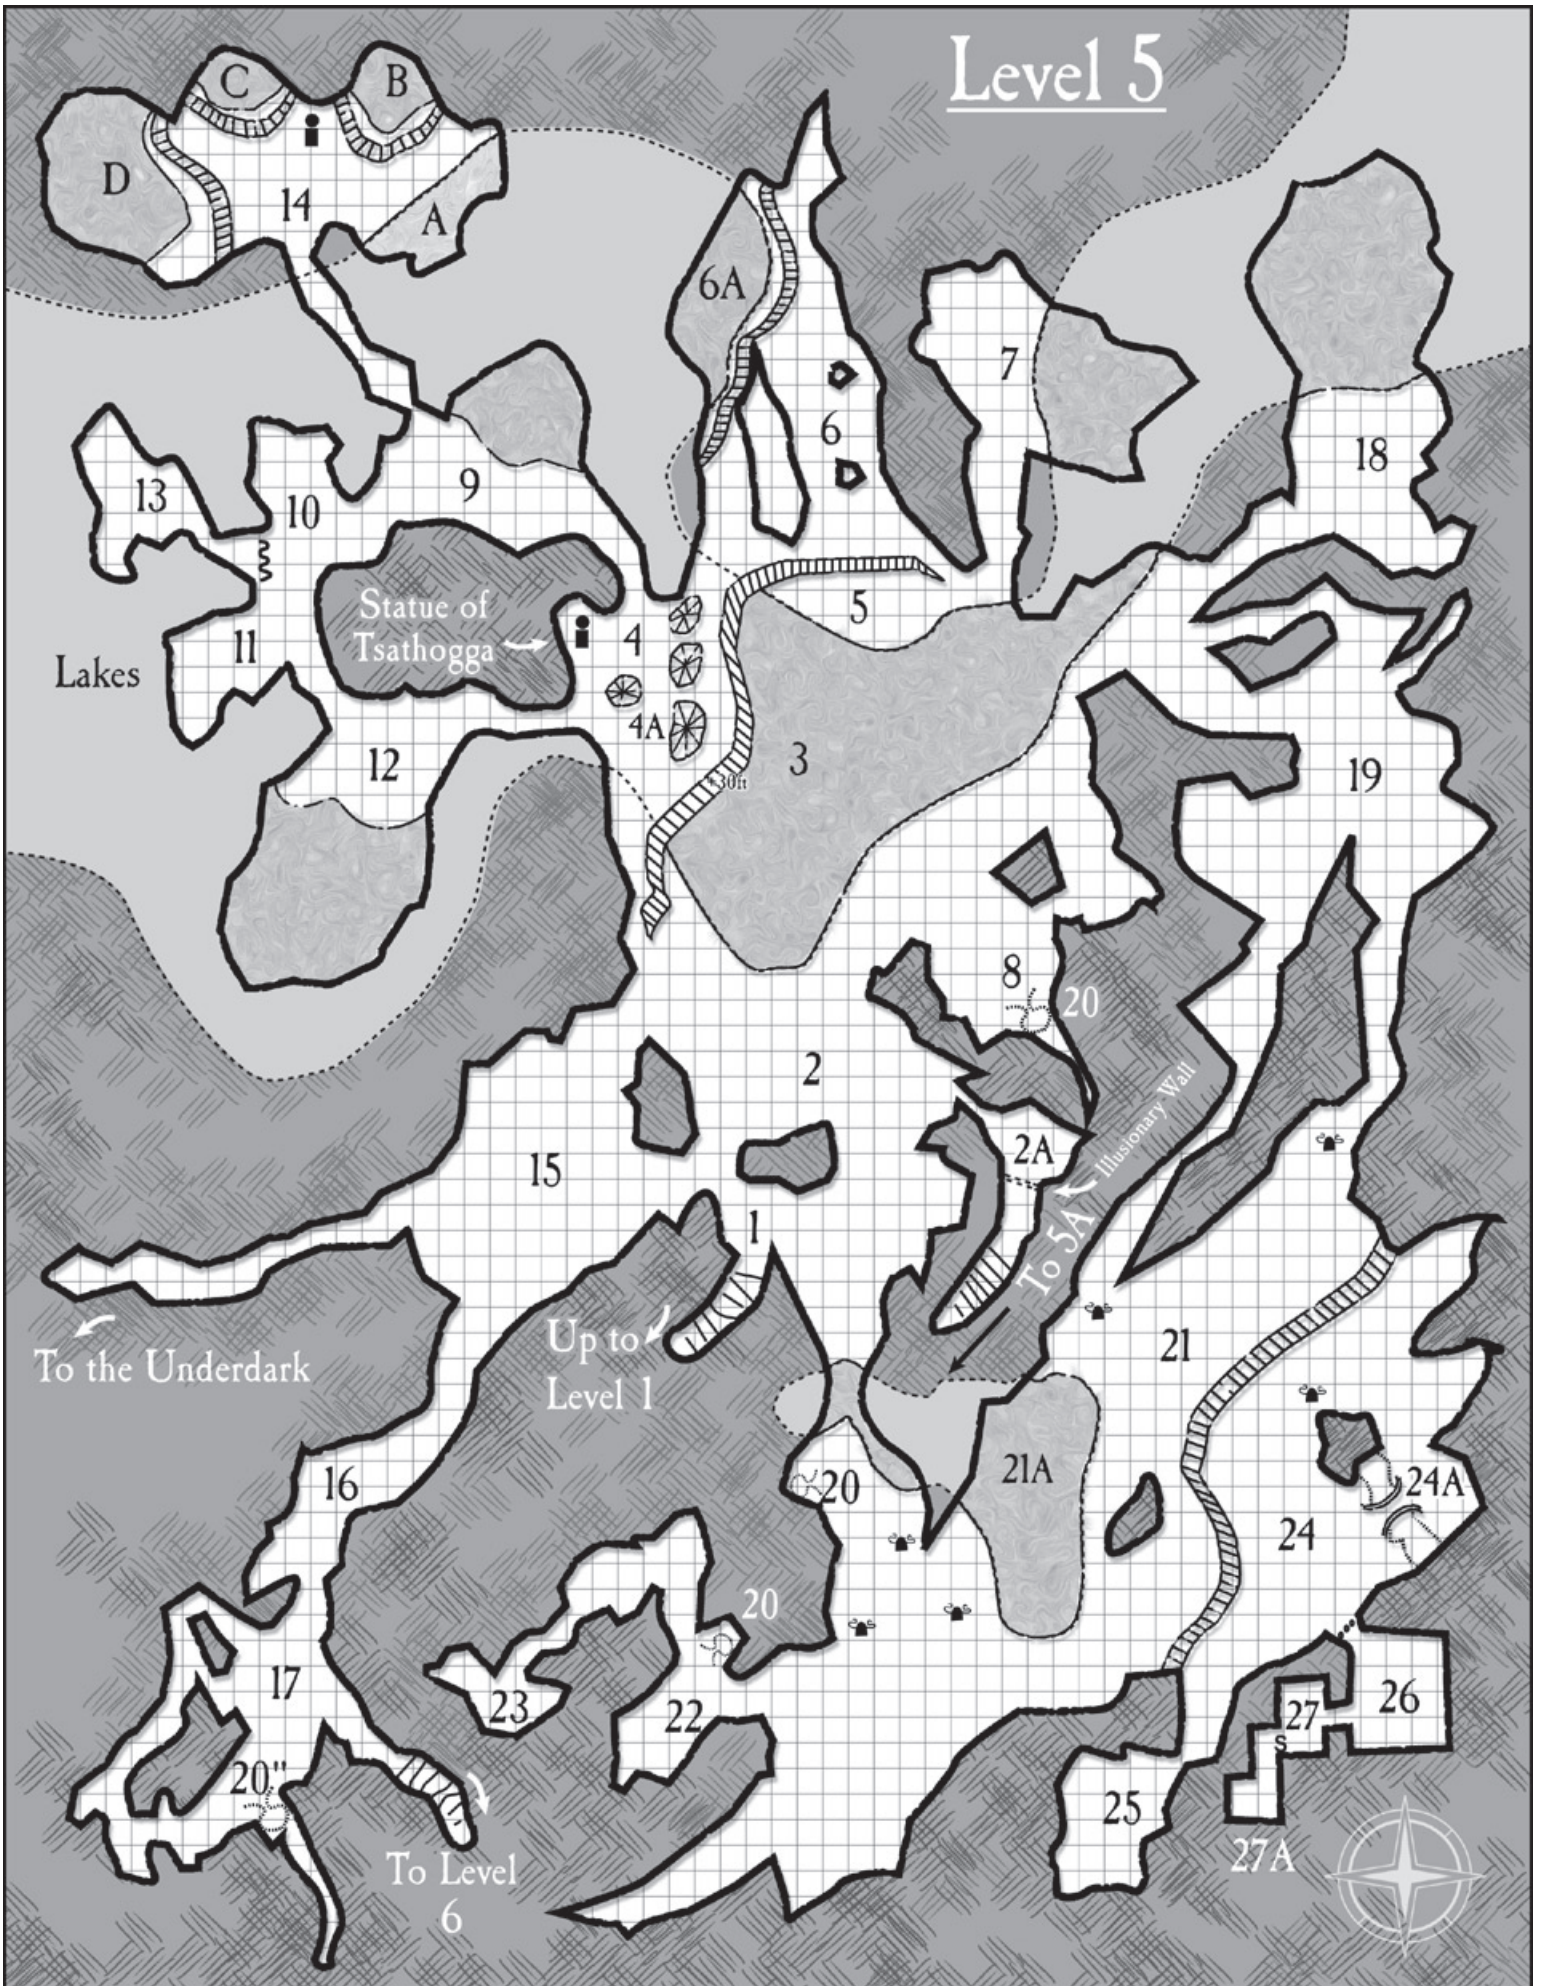

# VALLEY OF THE SHRINES

# Level 2A

From Level

# Level 3

Sinkhole Above

Sinkhole Above

Sinkhole Above

Slope Down

Slope Down

# Level 5