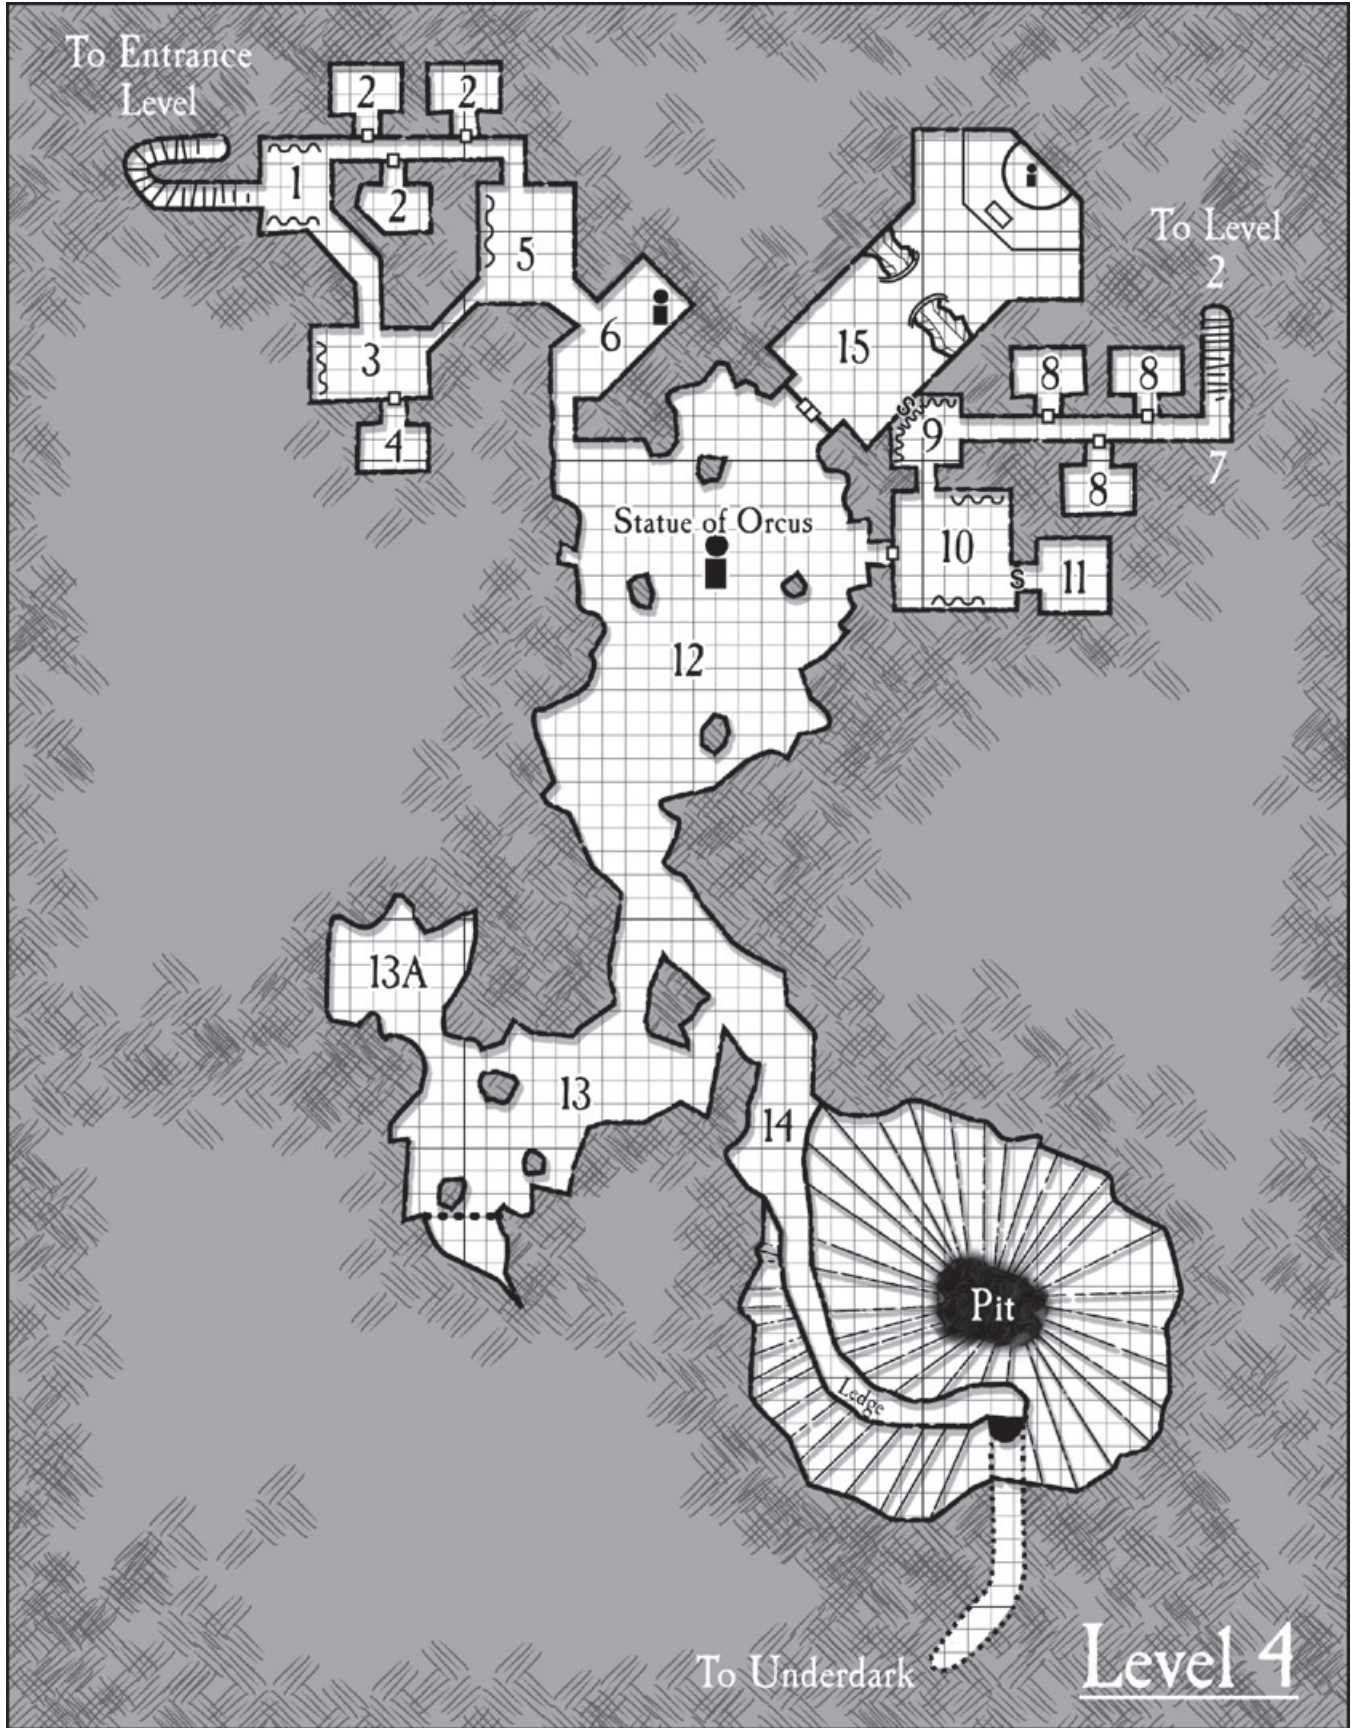

# VALLEY OF THE SHRINES

# Level 3

Sinkhole Above

Sinkhole Above

Sinkhole Above

Slope Down

Slope Down

# Level 5