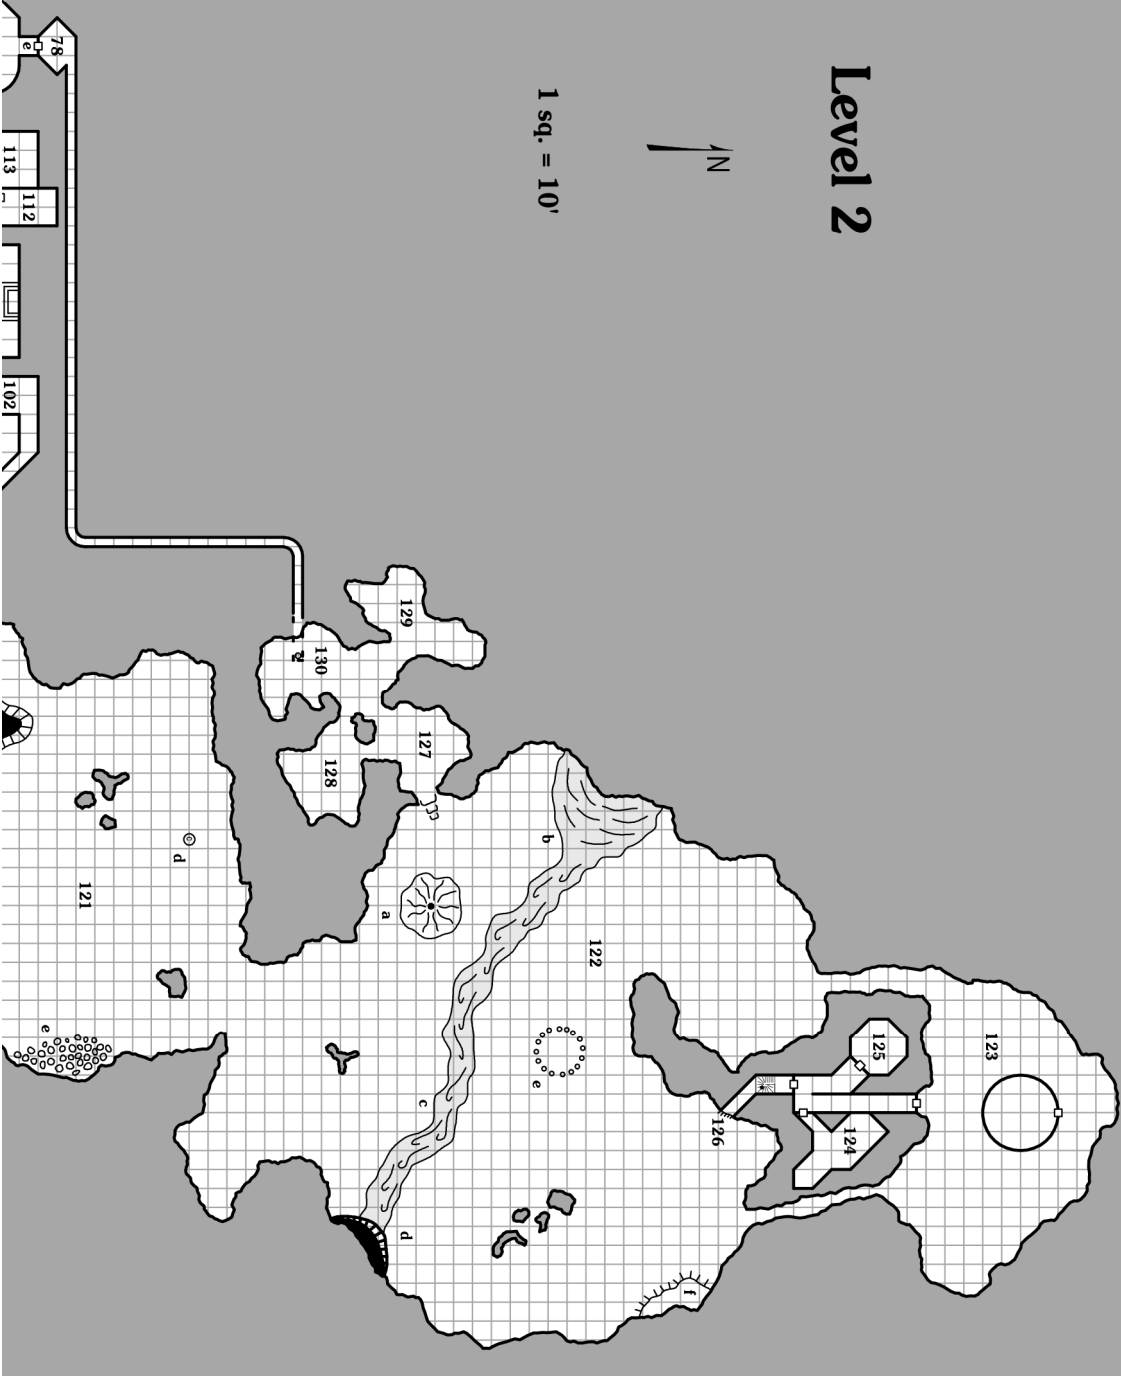

Dungeon Module ASE2-3 Anomalous Subsurface Environment

Dungeon Levels 2 & 3
by Patrick Wetmore
AN ADVENTURE FOR CHARACTER LEVELS 2-4

MAP PACK

Cartography by Patrick Wetmore and Gustie L.

Level 2

1 sq. = 10'

**Deep
Tower**

1 sq. = 10'

LESSON: Using the piano keyboard above,
identify all the flat and sharp notes

Player Handout #2

ADORED BY MULTITUDES
THE KING NEVER ADMITS
JUST ONE

Player Handout #3