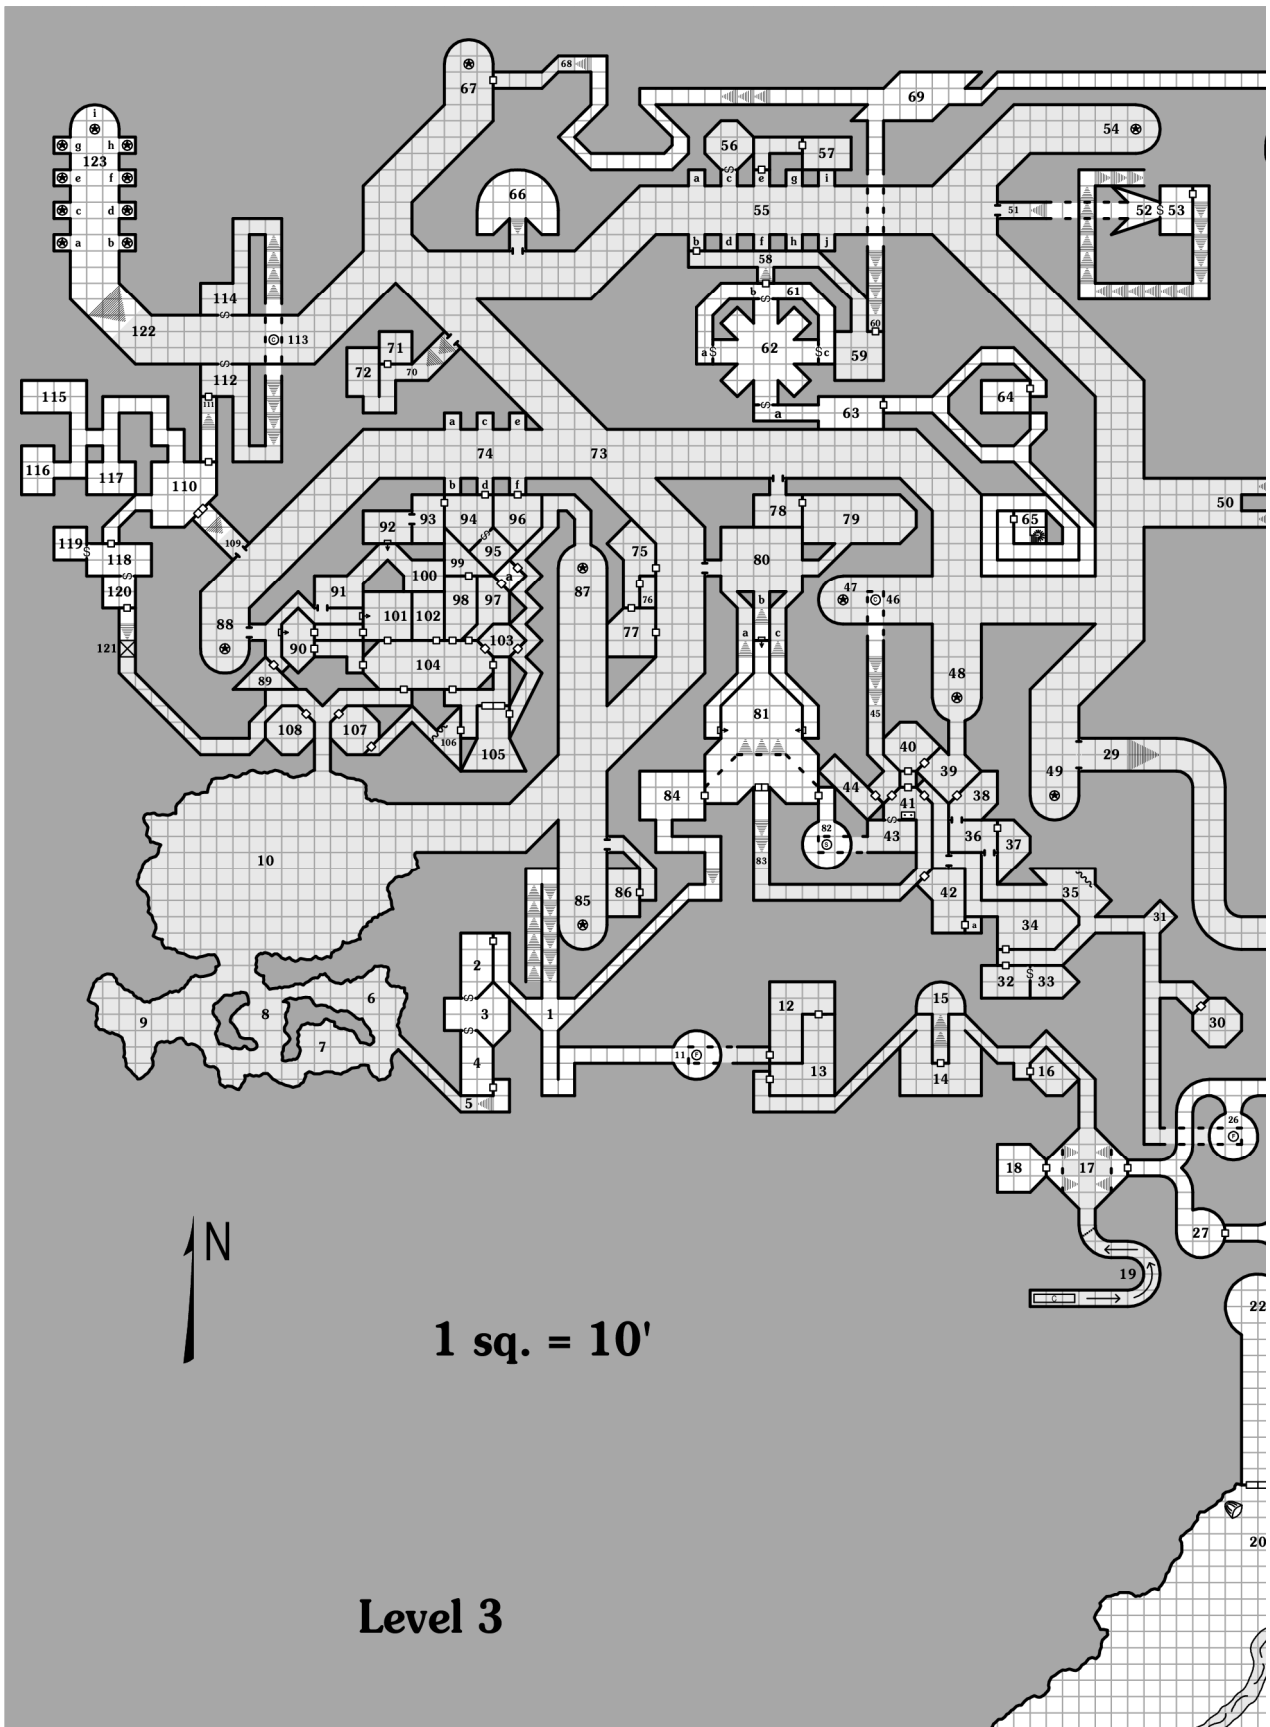

Dungeon Module ASE2-3 Anomalous Subsurface Environment

Dungeon Levels 2 & 3
by Patrick Wetmore
AN ADVENTURE FOR CHARACTER LEVELS 2-4

MAP PACK

Cartography by Patrick Wetmore and Gustie L.

Level 2

1 sq. = 10'

**Deep
Tower**

1 sq. = 10'

LESSON: Using the piano keyboard above,
identify all the flat and sharp notes

Player Handout #2

ADORED BY MULTITUDES
THE KING NEVER ADMITS
JUST ONE

Player Handout #3