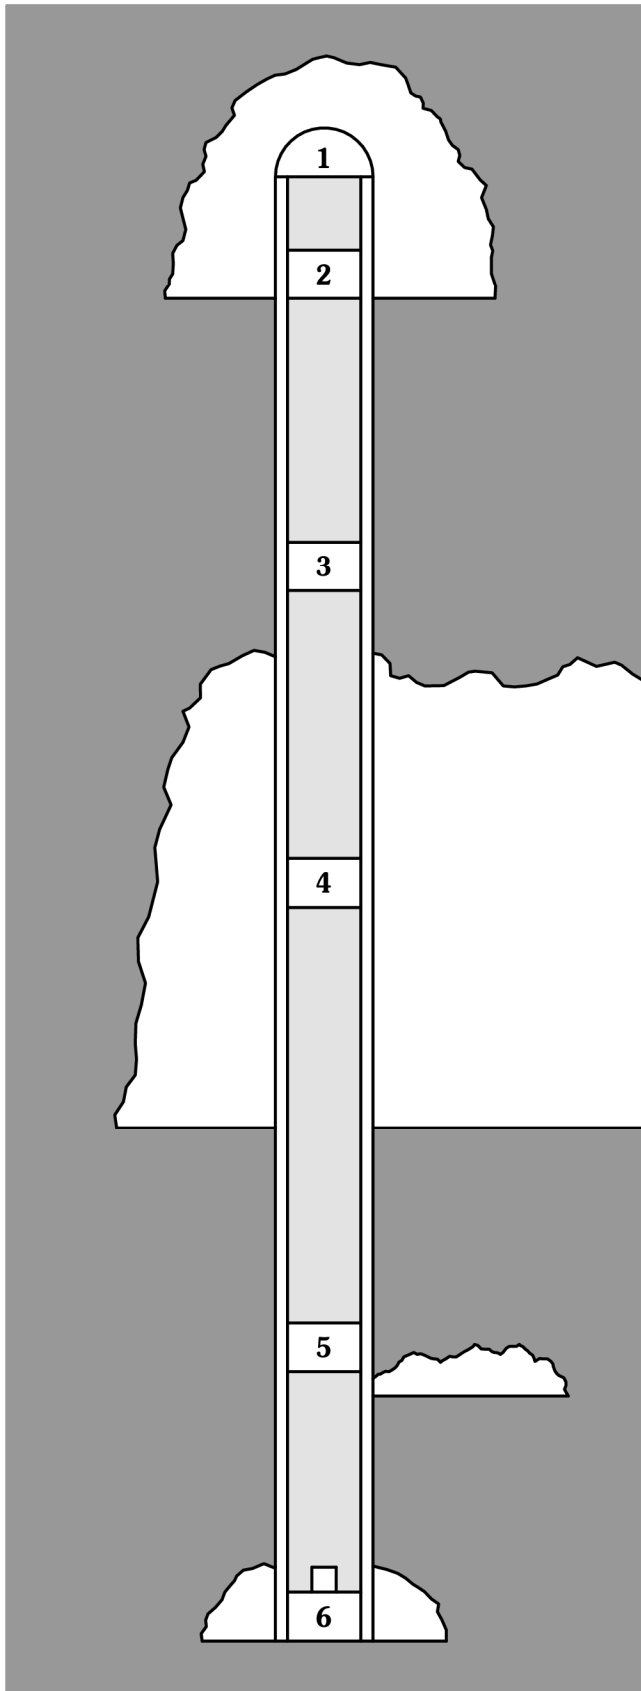

Dungeon Module ASE2-3 Anomalous Subsurface Environment

Dungeon Levels 2 & 3
by Patrick Wetmore
AN ADVENTURE FOR CHARACTER LEVELS 2-4

MAP PACK

Cartography by Patrick Wetmore and Gustie L.

Level 2

1 sq. = 10'

**Deep
Tower**

1 sq. = 10'

LESSON: Using the piano keyboard above,
identify all the flat and sharp notes

Player Handout #2

ADORED BY MULTITUDES
THE KING NEVER ADMITS
JUST ONE

Player Handout #3