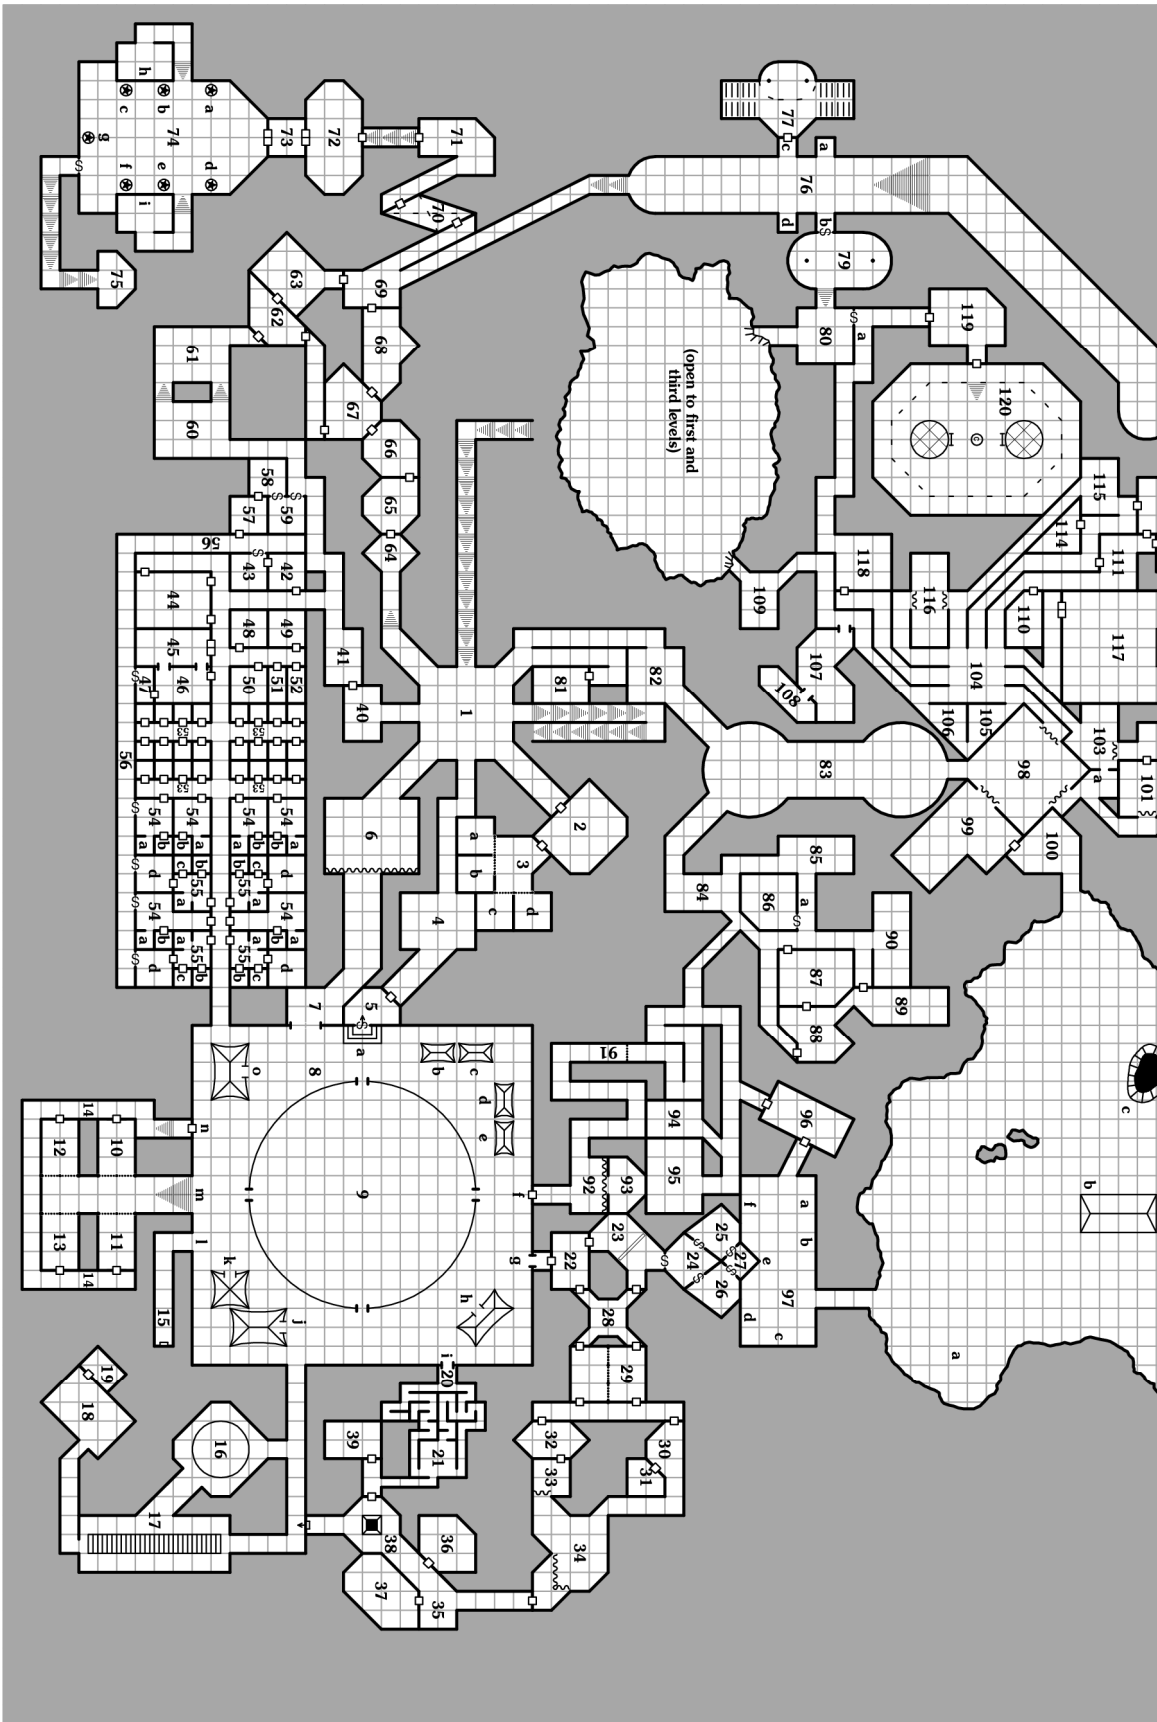

Dungeon Module ASE2-3 Anomalous Subsurface Environment

Dungeon Levels 2 & 3
by Patrick Wetmore
AN ADVENTURE FOR CHARACTER LEVELS 2-4

MAP PACK

Cartography by Patrick Wetmore and Gustie L.

Level 2

1 sq. = 10'

**Deep
Tower**

1 sq. = 10'

LESSON: Using the piano keyboard above,
identify all the flat and sharp notes

Player Handout #2

ADORED BY MULTITUDES
THE KING NEVER ADMITS
JUST ONE

Player Handout #3