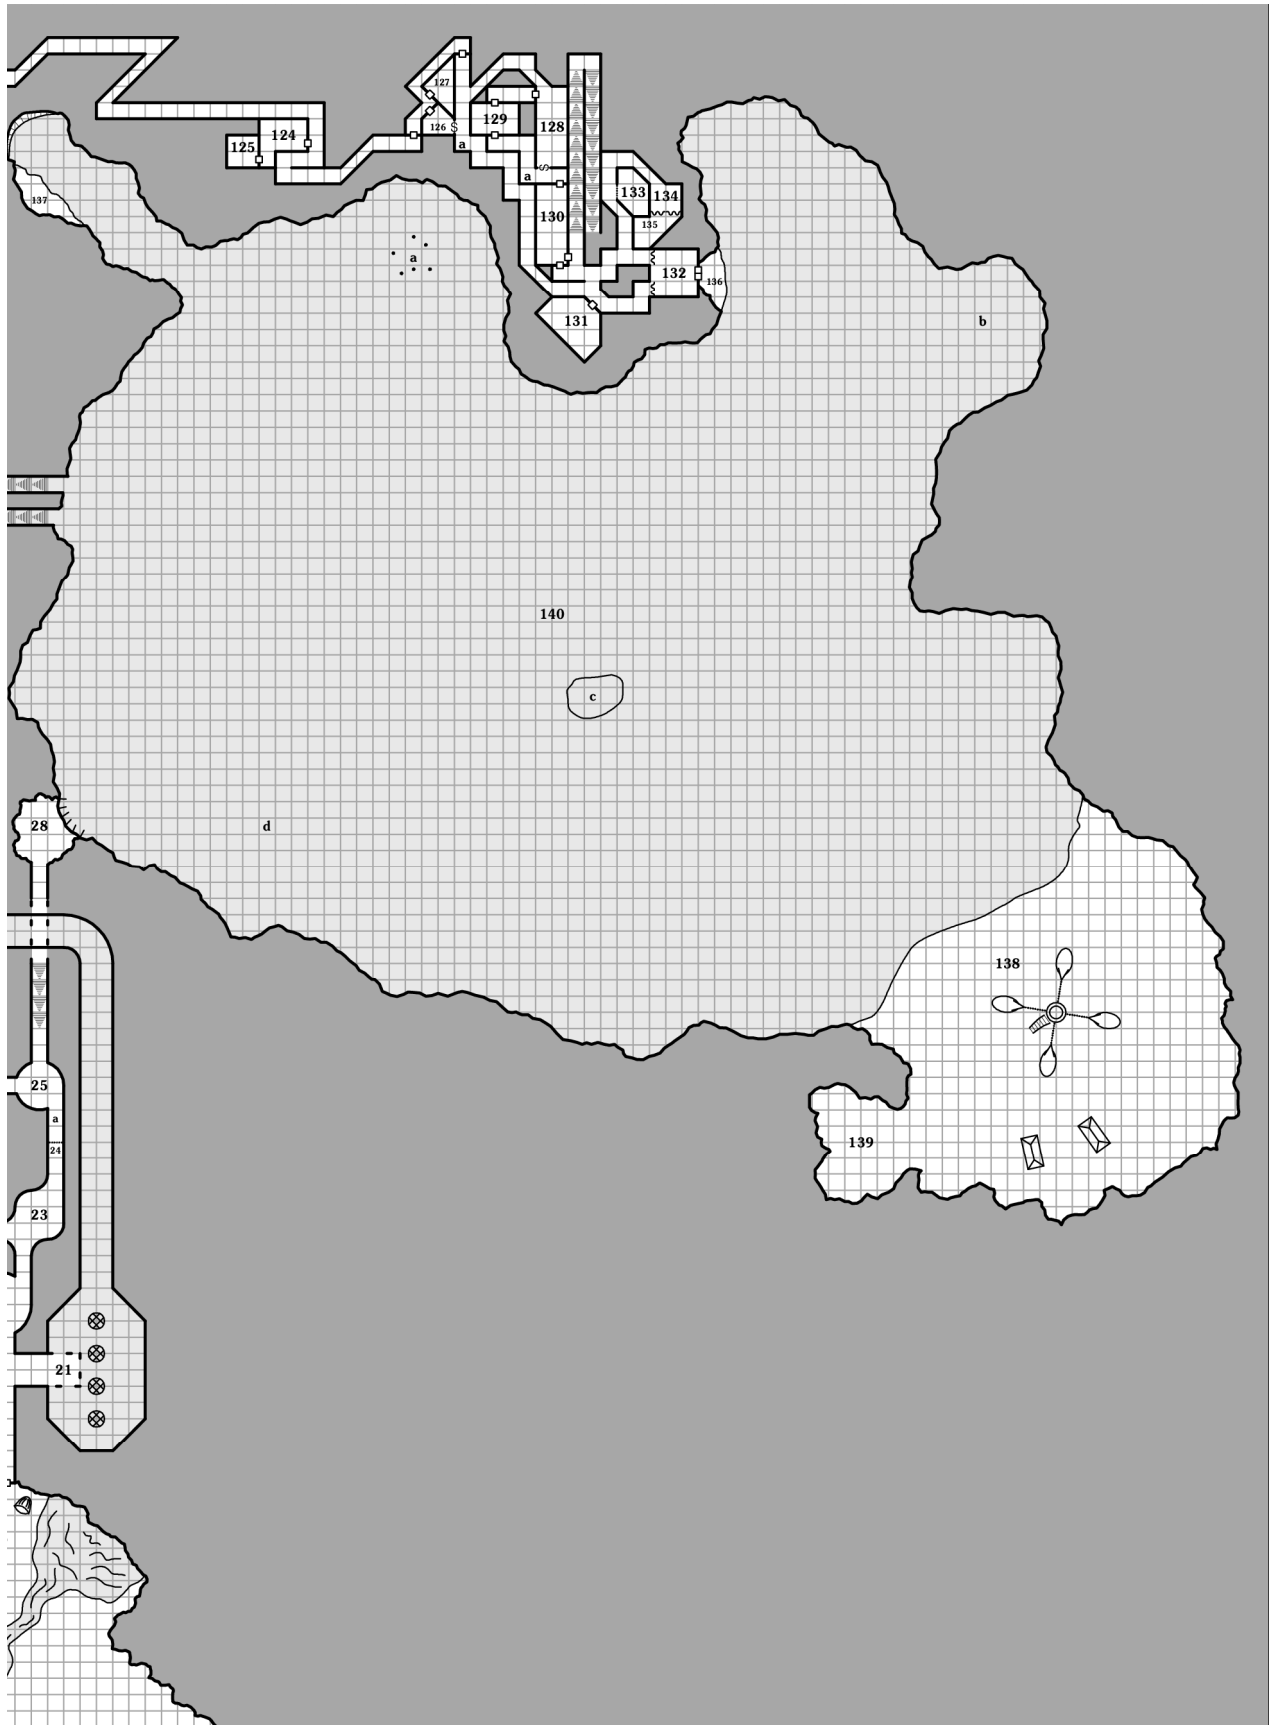

Dungeon Module ASE2-3 Anomalous Subsurface Environment

Dungeon Levels 2 & 3
by Patrick Wetmore
AN ADVENTURE FOR CHARACTER LEVELS 2-4

MAP PACK

Cartography by Patrick Wetmore and Gustie L.

Level 2

1 sq. = 10'

**Deep
Tower**

1 sq. = 10'

LESSON: Using the piano keyboard above,
identify all the flat and sharp notes

Player Handout #2

ADORED BY MULTITUDES
THE KING NEVER ADMITS
JUST ONE

Player Handout #3