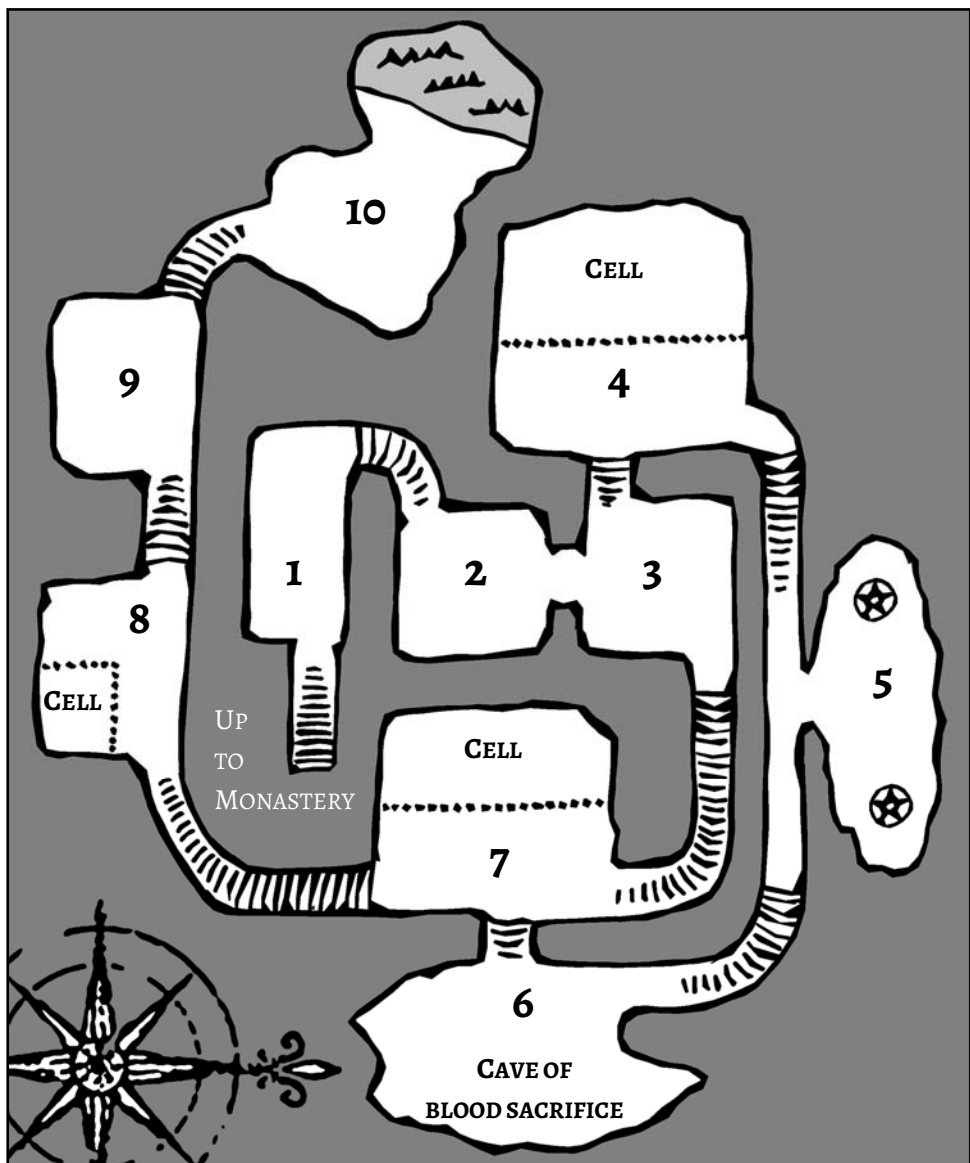

SWAMP

THE MONKS'
APARTMENTS
AND CLOSETS

SMALL
TOWER

Second Floor

LIBRARY

STAIRS TO
SECOND
FLOOR

SMALL
TOWER

Third Floor

Fourth Floor

Key

Halls = about four feet wide.

CELL BARS

STAIRS

RIVER

STATUE

Key

1 square = 5 feet.

1. INITIAL CAVERN

2. ESMERELDA'S CAVE

3. LADY ARGENT'S CAVE

4. LARGEST CAVE

5. DEQUINCY'S CAVE

6. MANDALAR'S CAVE

Map of the Region

1 hex = 2 miles.

Key

FARM

MOUNTAINS

FOREST

NATURAL BRIDGE

HILLS

SWAMP