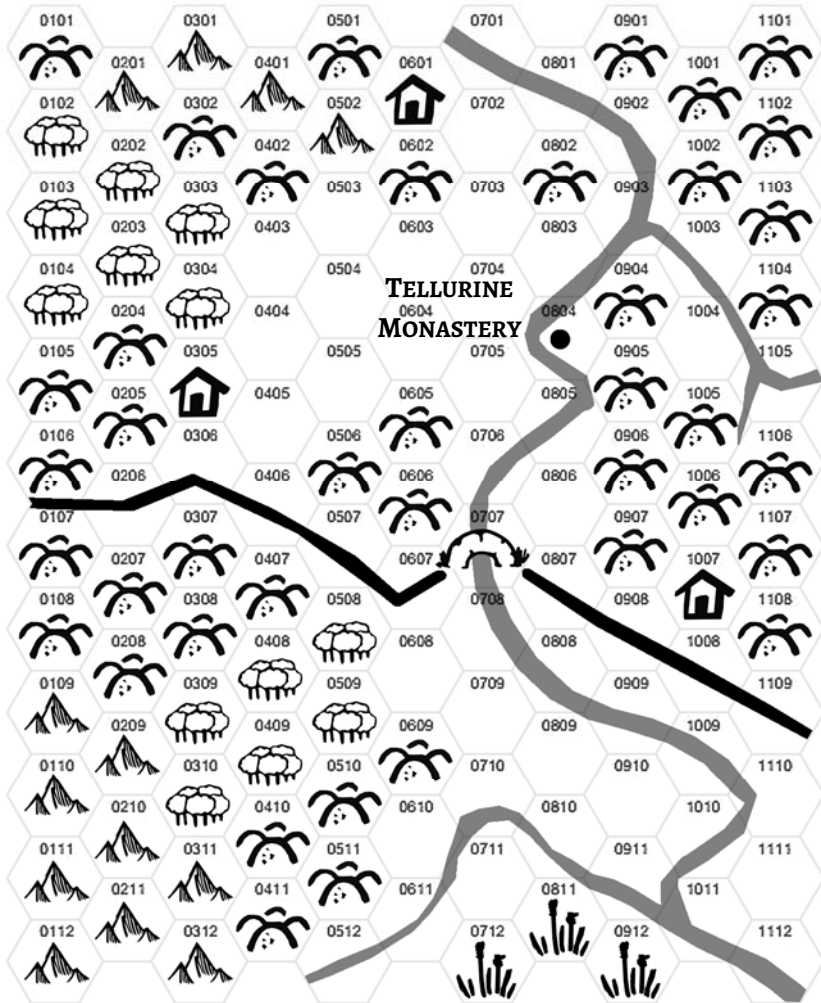

Map of the Region

1 hex = 2 miles.

Key

FARM

MOUNTAINS

FOREST

NATURAL BRIDGE

HILLS

SWAMP

THE MONKS'
APARTMENTS
AND CLOSETS

SMALL
TOWER

Second Floor

LIBRARY

STAIRS TO
SECOND
FLOOR

SMALL
TOWER

Third Floor

1 square = 5 feet.

1. INITIAL CAVERN

2. ESMERELDA'S CAVE

3. LADY ARGENT'S CAVE

4. LARGEST CAVE

5. DEQUINCY'S CAVE

6. MANDALAR'S CAVE

Map of the Region

1 hex = 2 miles.

Key

FARM

MOUNTAINS

FOREST

NATURAL BRIDGE

HILLS

SWAMP