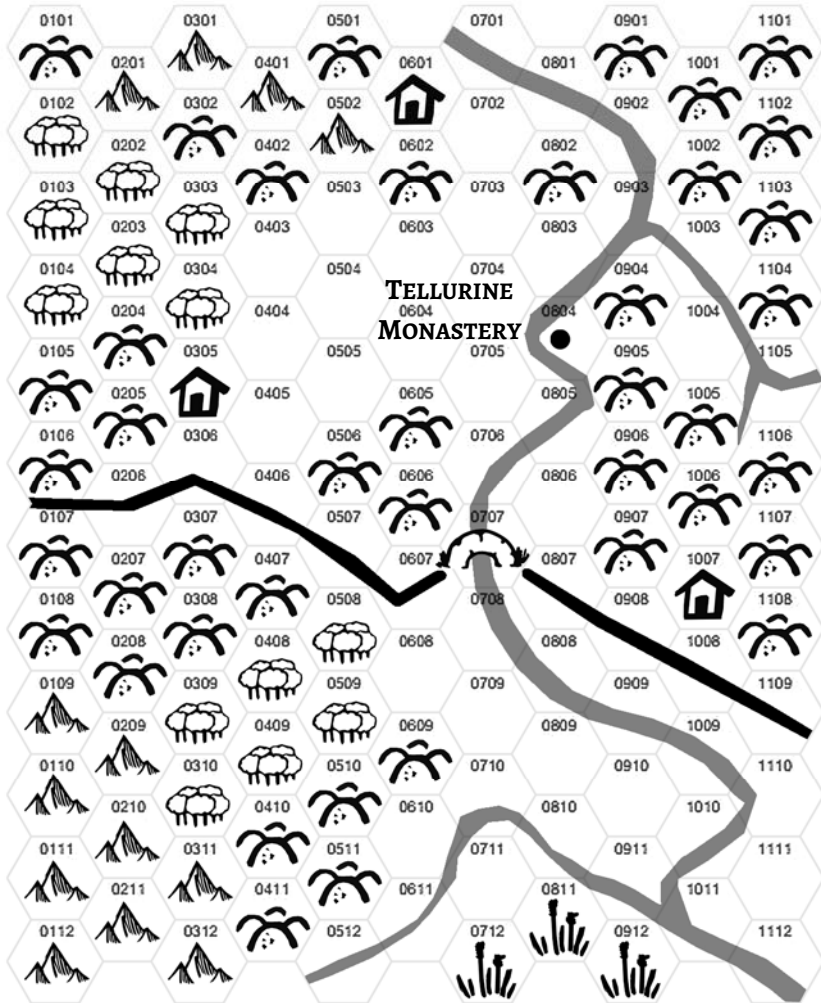

Map of the Region

1 hex = 2 miles.

Key

FARM

MOUNTAINS

FOREST

NATURAL BRIDGE

HILLS

1 square = 5 feet.

1. INITIAL CAVERN

2. ESMERELDA'S CAVE

3. LADY ARGENT'S CAVE

4. LARGEST CAVE

5. DEQUINCY'S CAVE

6. MANDALAR'S CAVE

Map of the Region

1 hex = 2 miles.

Key

FARM

MOUNTAINS

FOREST

NATURAL BRIDGE

HILLS

SWAMP