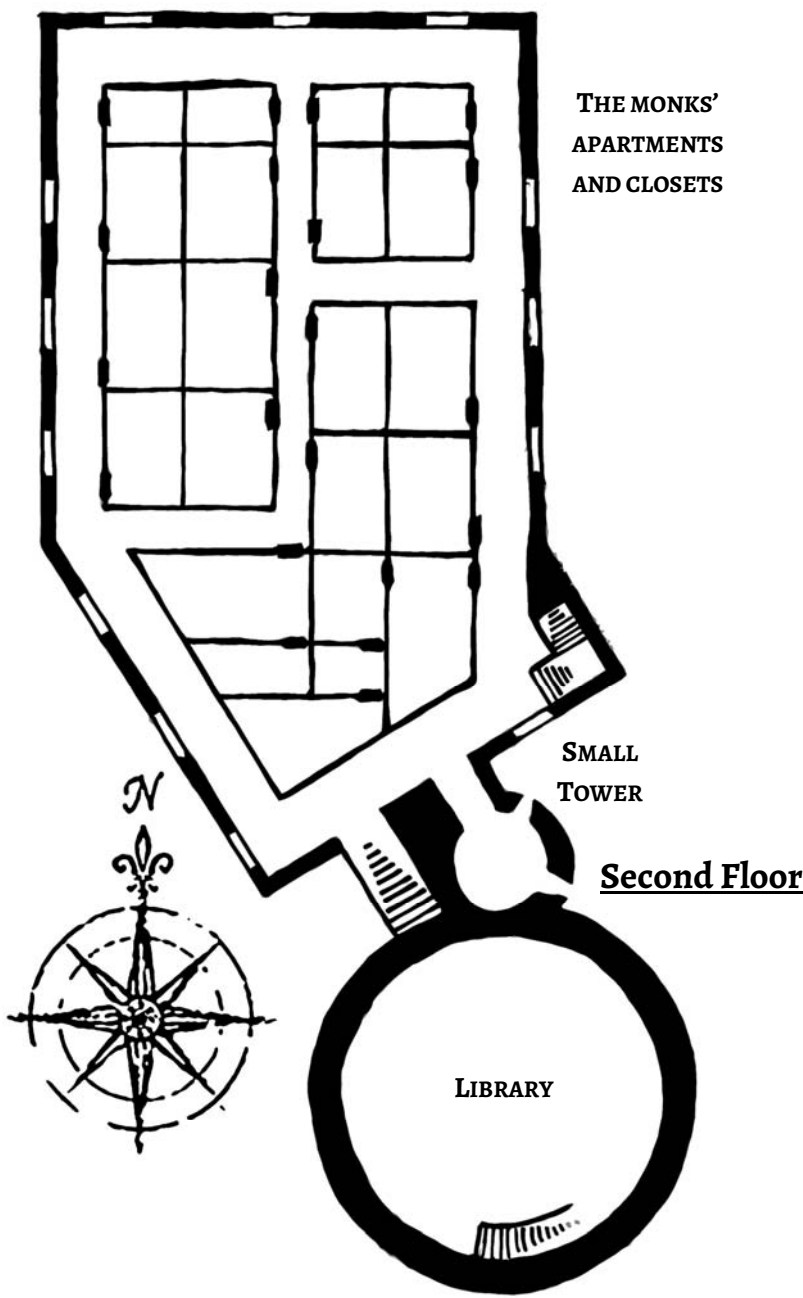

SWAMP

THE MONKS'
APARTMENTS
AND CLOSETS

SMALL
TOWER

Second Floor

LIBRARY

STAIRS TO
SECOND
FLOOR

SMALL
TOWER

Third Floor

Fourth Floor

Key

Halls = about four feet wide.

CELL BARS

STAIRS

RIVER

STATUE

Key

1 square = 5 feet.

1. INITIAL CAVERN

2. ESMERELDA'S CAVE

3. LADY ARGENT'S CAVE

4. LARGEST CAVE

5. DEQUINCY'S CAVE

6. MANDALAR'S CAVE

Map of the Region