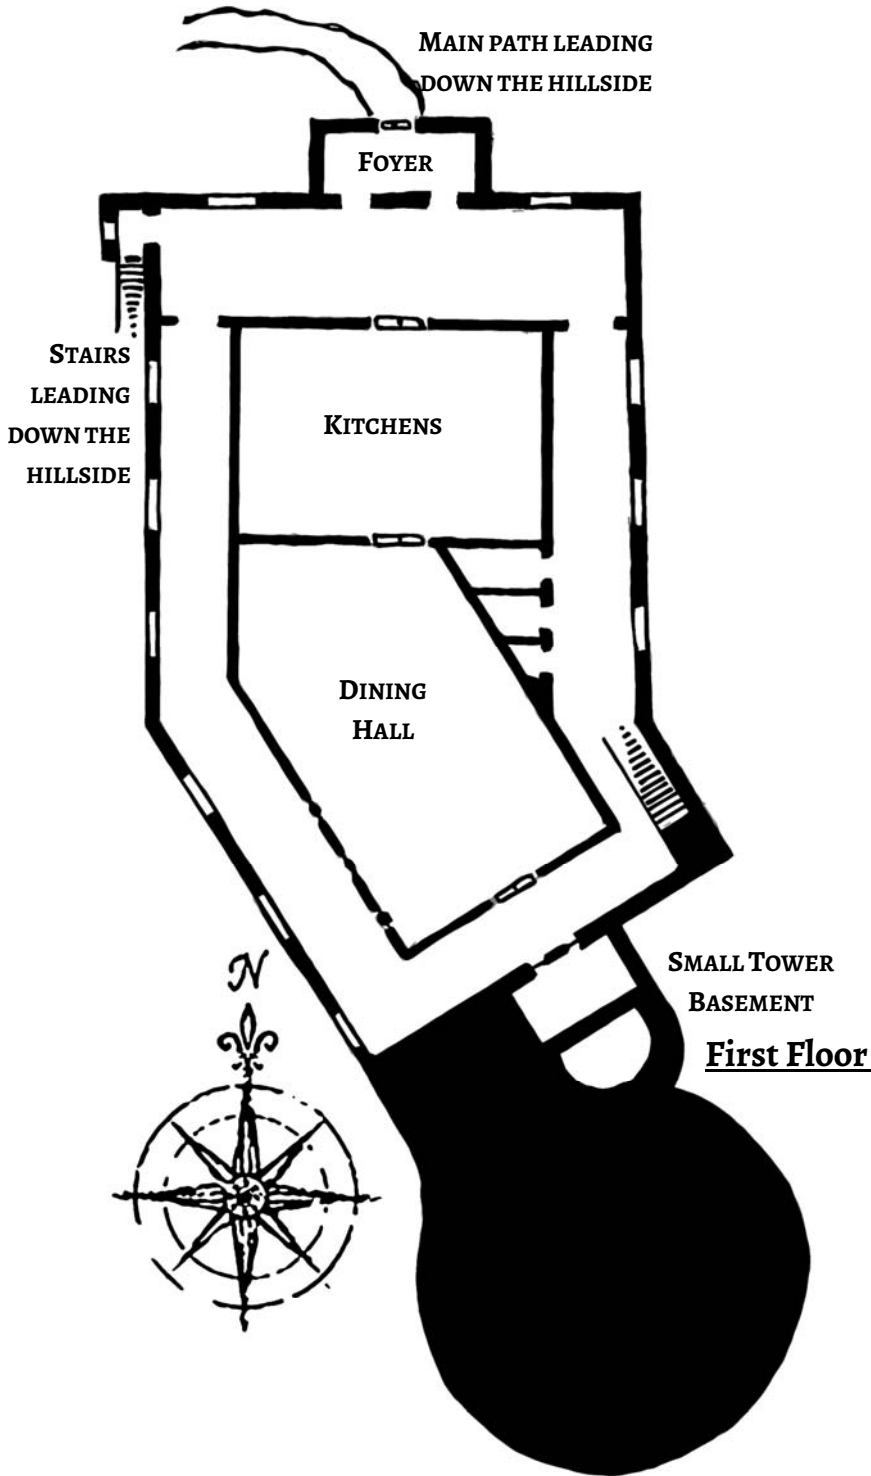

SWAMP

THE MONKS'
APARTMENTS
AND CLOSETS

SMALL
TOWER

Second Floor

LIBRARY

STAIRS TO
SECOND
FLOOR

SMALL
TOWER

Third Floor

Fourth Floor

Key

Halls = about four feet wide.

CELL BARS

STAIRS

RIVER

STATUE

Key

1 square = 5 feet.

1. INITIAL CAVERN

2. ESMERELDA'S CAVE

3. LADY ARGENT'S CAVE

4. LARGEST CAVE

5. DEQUINCY'S CAVE

6. MANDALAR'S CAVE

Map of the Region