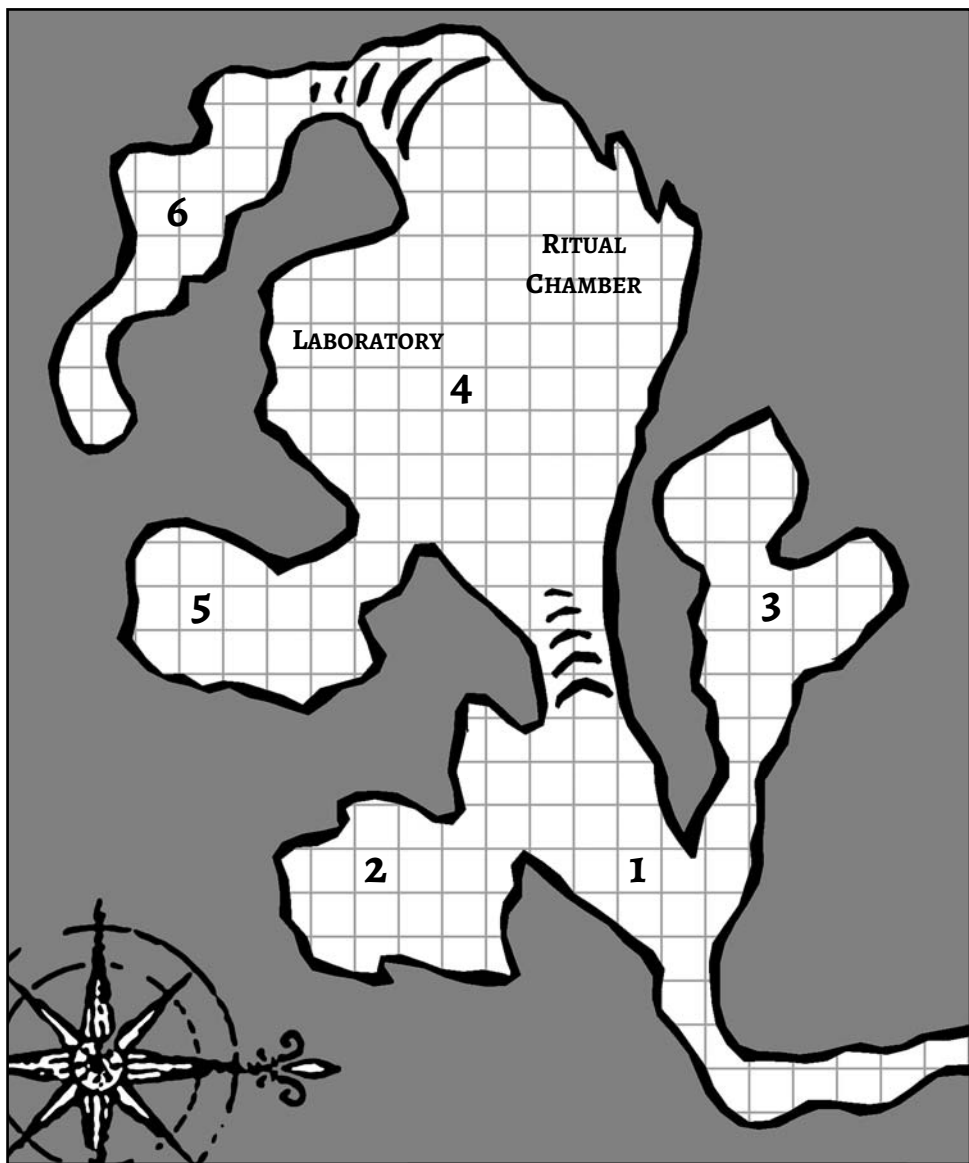

SWAMP

THE MONKS'
APARTMENTS
AND CLOSETS

SMALL
TOWER

Second Floor

LIBRARY

STAIRS TO
SECOND
FLOOR

SMALL
TOWER

Third Floor

Fourth Floor

Key

Halls = about four feet wide.

CELL BARS

STAIRS

RIVER

STATUE

Key

1 square = 5 feet.

1. INITIAL CAVERN

2. ESMERELDA'S CAVE

3. LADY ARGENT'S CAVE

4. LARGEST CAVE

5. DEQUINCY'S CAVE

6. MANDALAR'S CAVE

Map of the Region

1 hex = 2 miles.

Key

FARM

MOUNTAINS

FOREST

NATURAL BRIDGE

HILLS

SWAMP