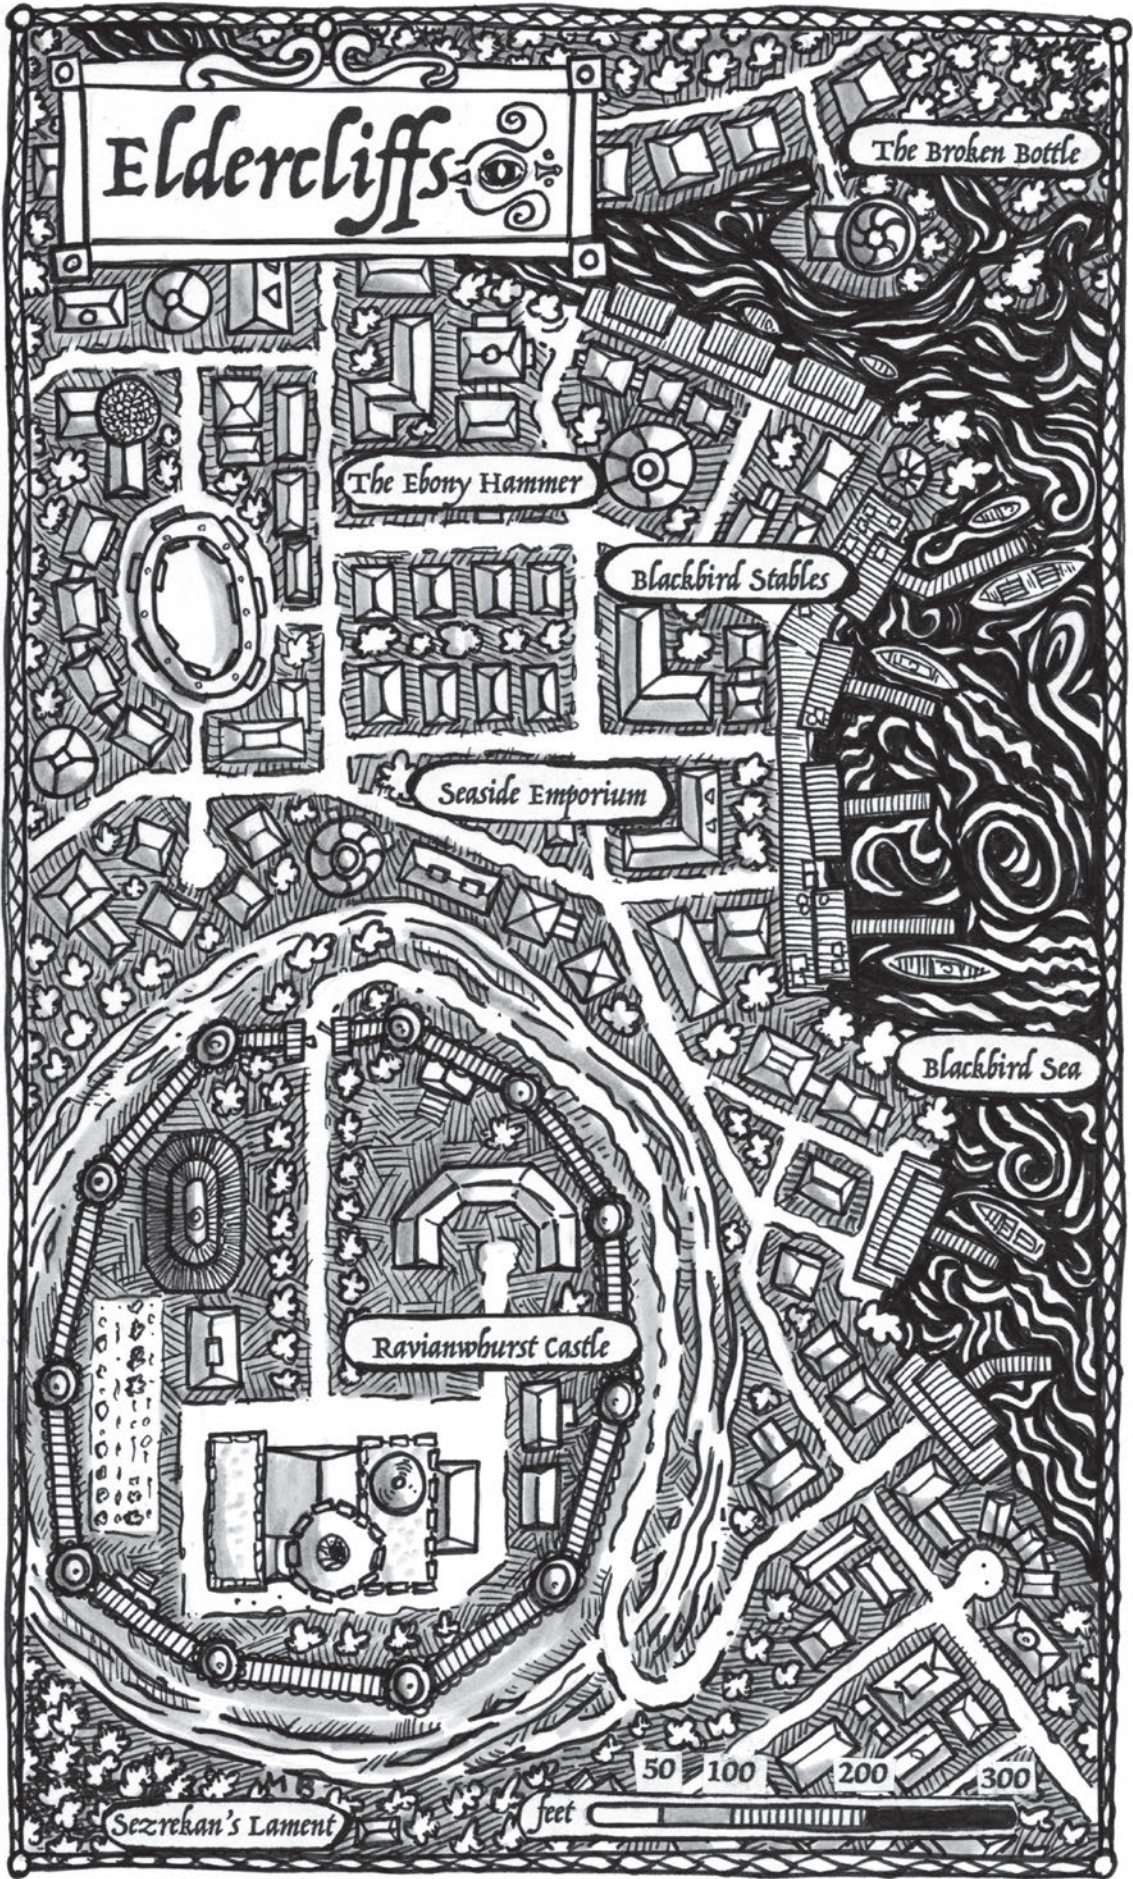

The Ebony Hammer

Blackbird Stables

Seaside Emporium

Blackbird Sea

Ravianwurst Castle

Sezrekan's Lament

50 100 200 300

feet

The Sullenlands

Frost Fang Mountains

Neverthaves

Bitterweed Barrow

Eldercliffs

Isblachyren

City in the Cliffs

The Bleaklands