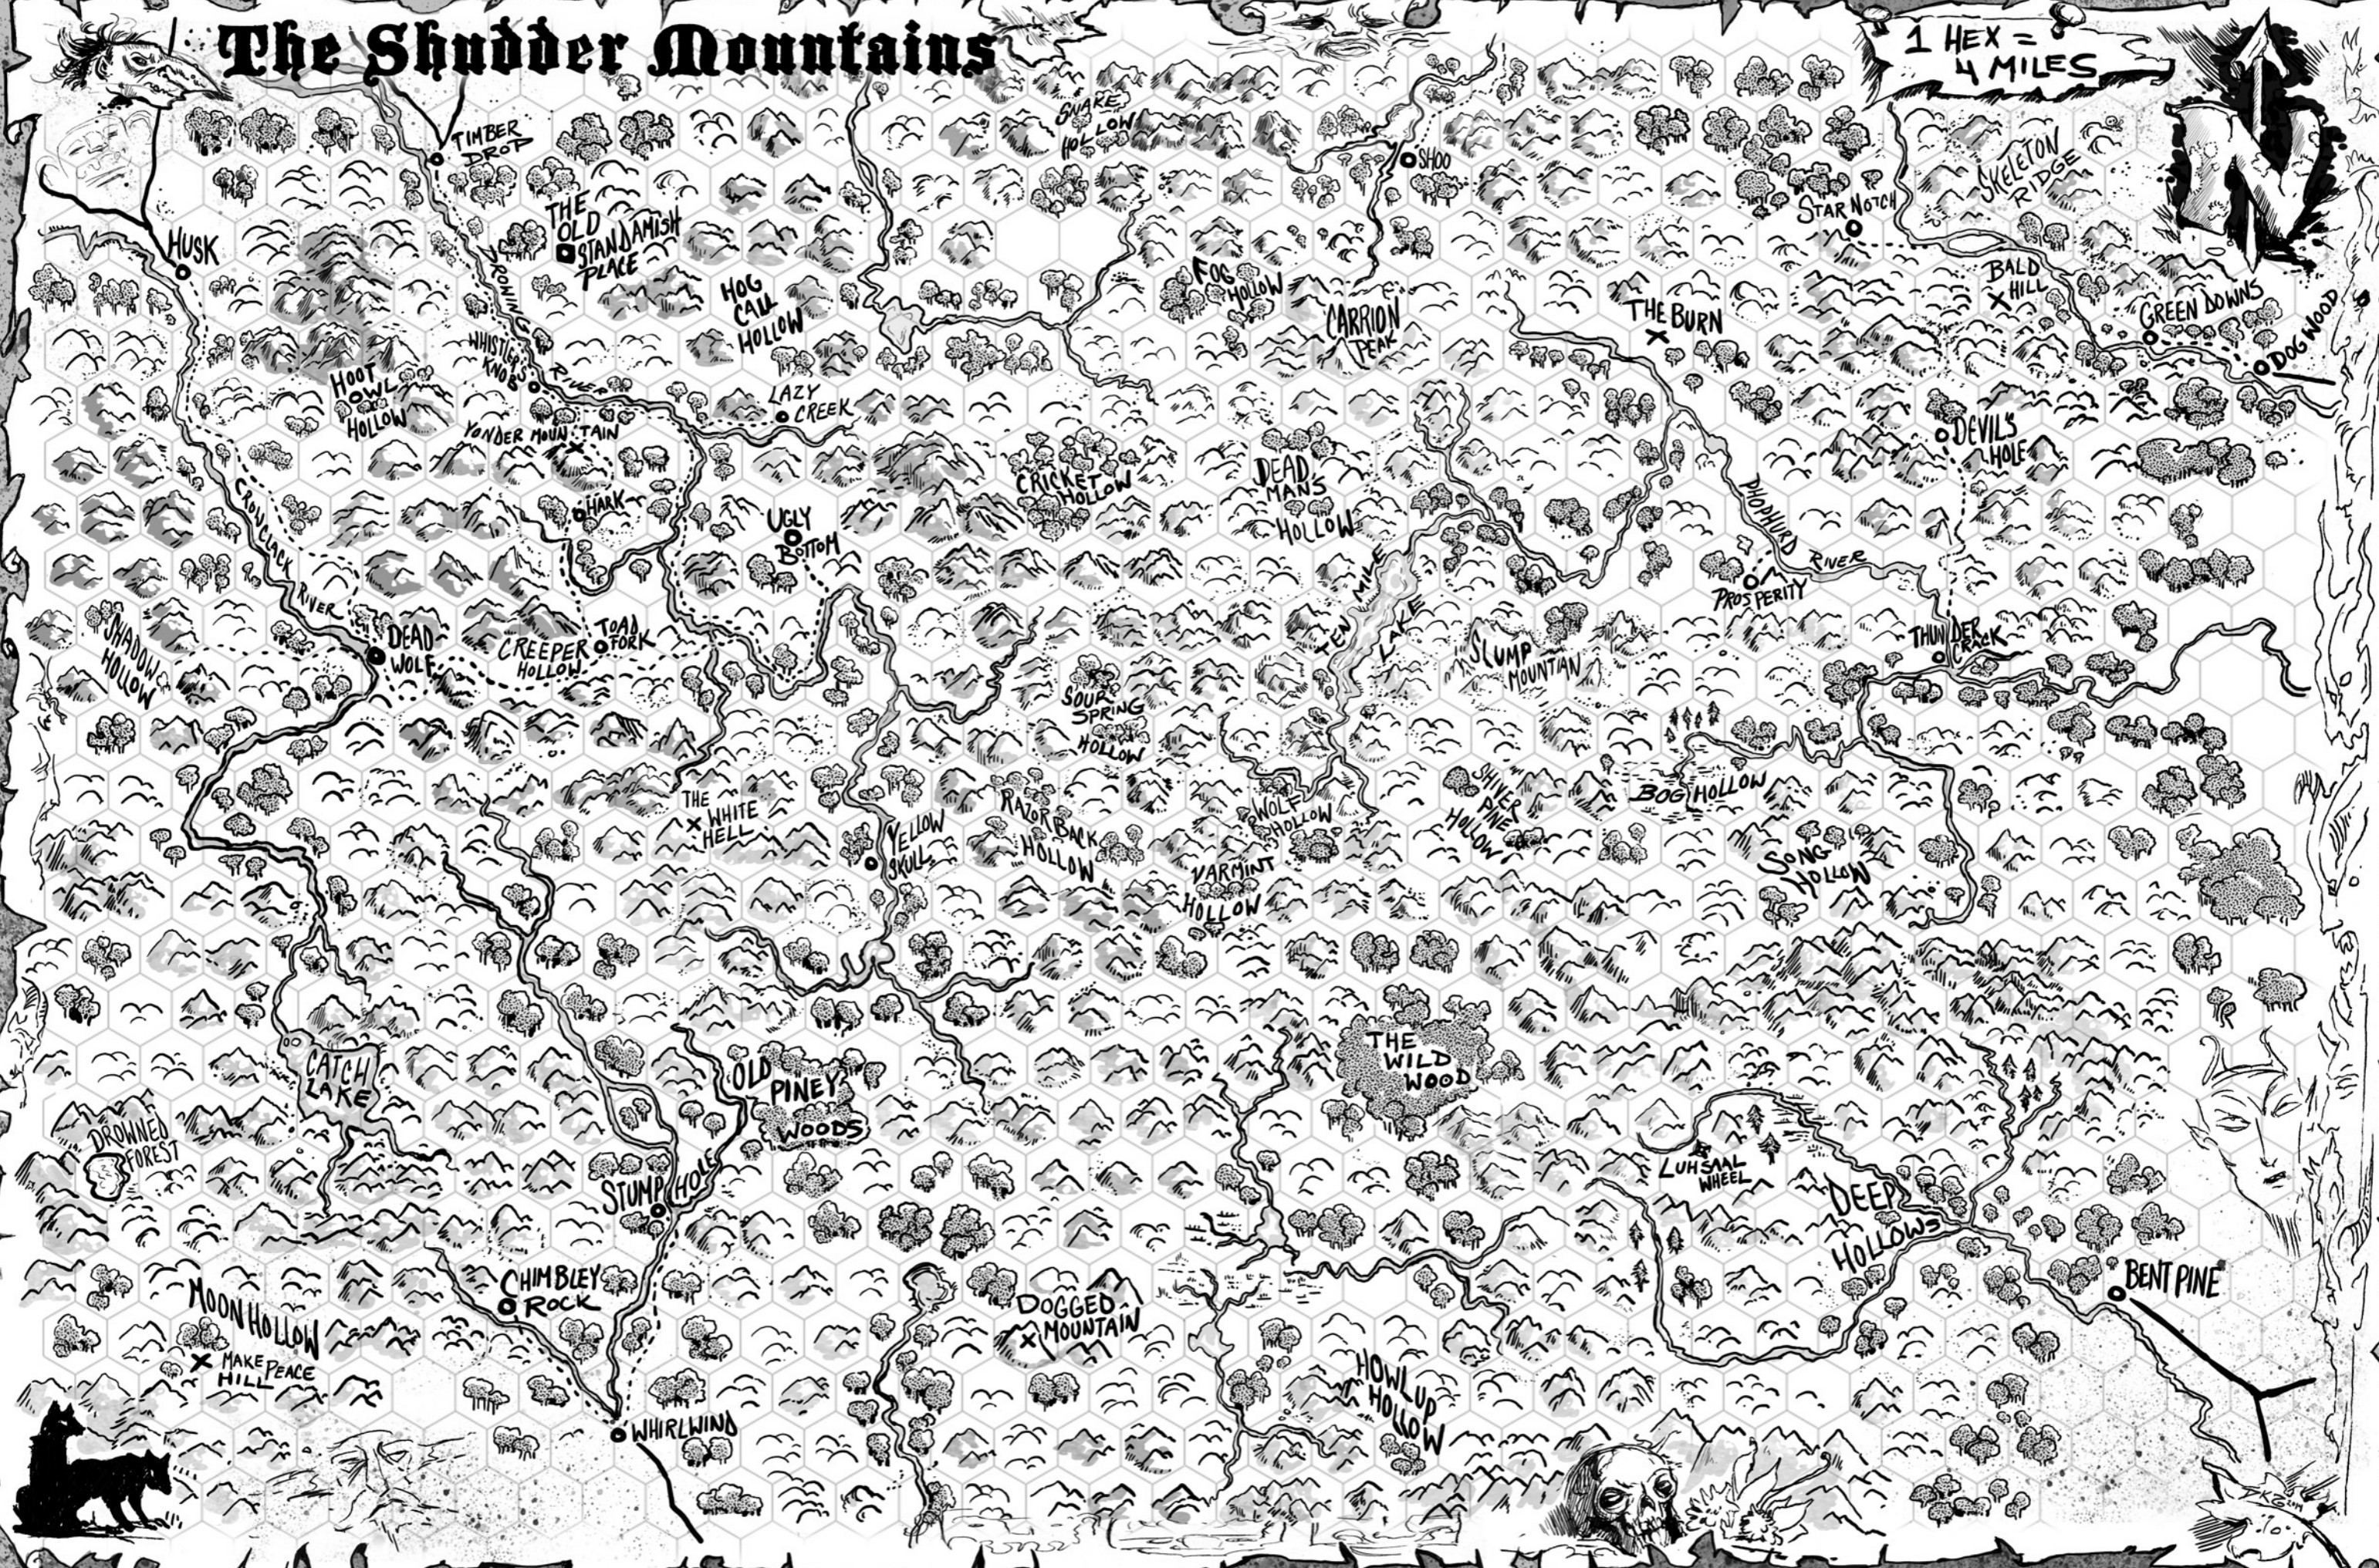

The Shudder Mountains

1 HEX = 4 MILES

HUSK

TIMBER DROP

THE OLD STANDISH PLACE

HOG CALL HOLLOW

LAZY CREEK

UGLY BOTTOM

THE WHITE HELL

YELLOW SKULL

RAZOR BACK HOLLOW

VARMINT HOLLOW

WOLF HOLLOW

THE WILD WOOD

LUHSAAL WHEEL

DEEP HOLLOWS

THUNDER CRACK

PROSPERITY

DEVILS HOLE

BALD HILL

GREEN DOWNS

DOG WOOD

THE BURN

CARRION PEAK

CROW CRACK RIVER

DEAD WOLF

TOAD FORK

CREEPER HOLLOW

CHARK

SHADOW HOLLOW

DROWNED FOREST