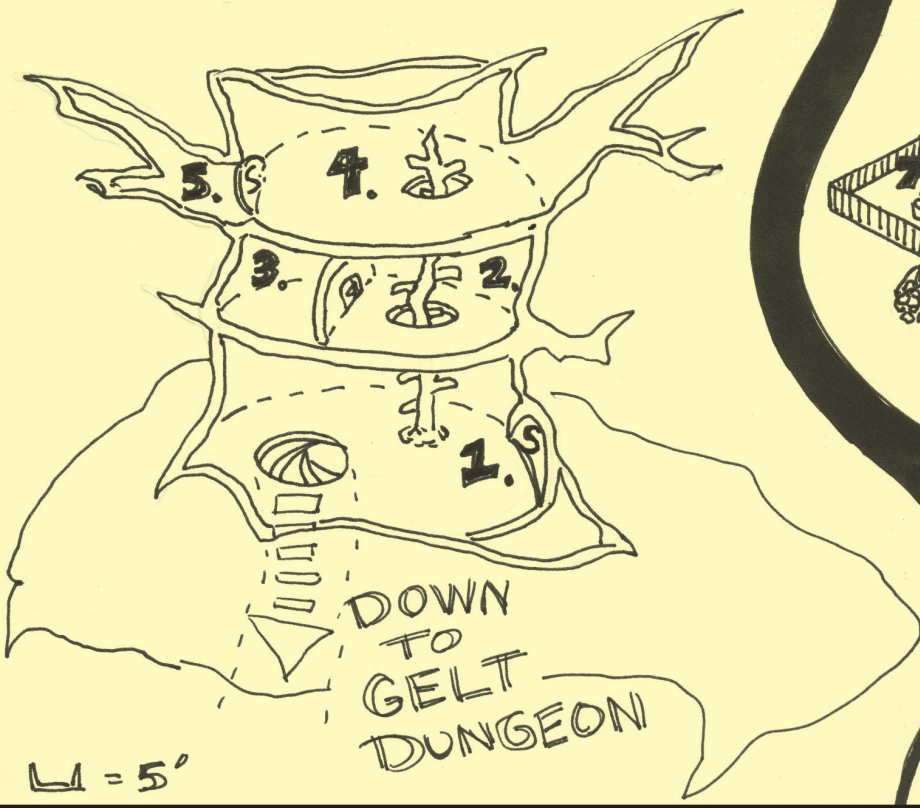

# KUTTO SWAMP

## THE "HAUNTED" TREE (CUTAWAY)

👁 = ANCIENT EYE THRESHOLD

# THE GELT DUNGEON

1 = 10'