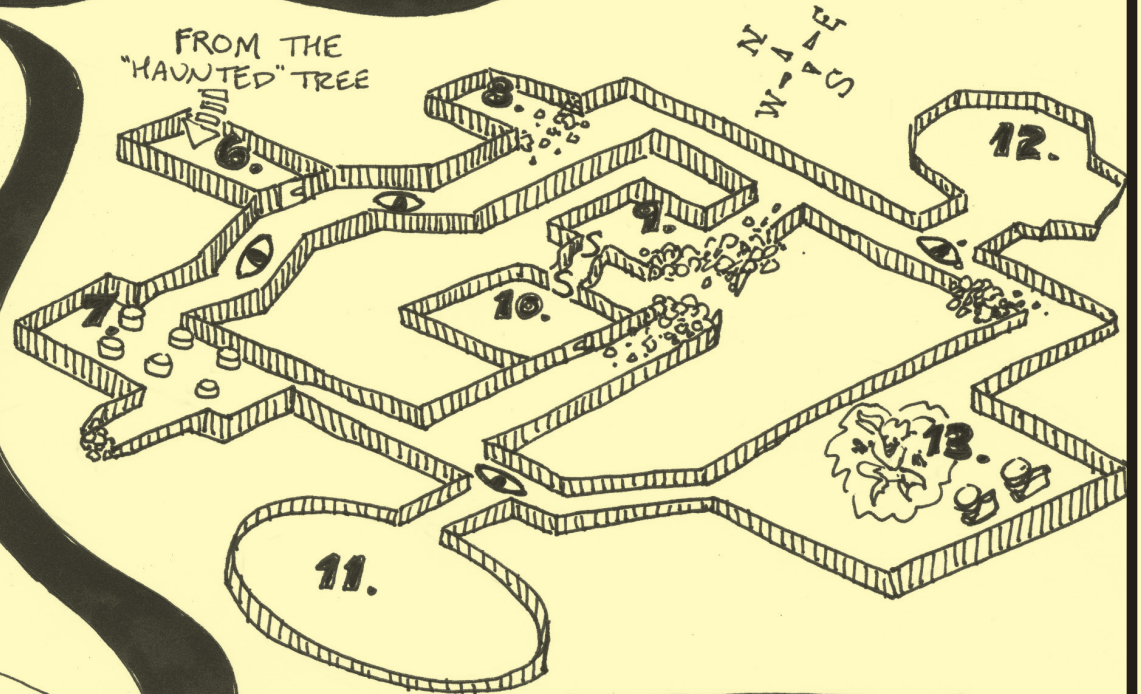

# KUTTO SWAMP

## THE "HAUNTED" TREE (CUTAWAY)

👁 = ANCIENT EYE THRESHOLD

# THE GELT DUNGEON

1 = 10'