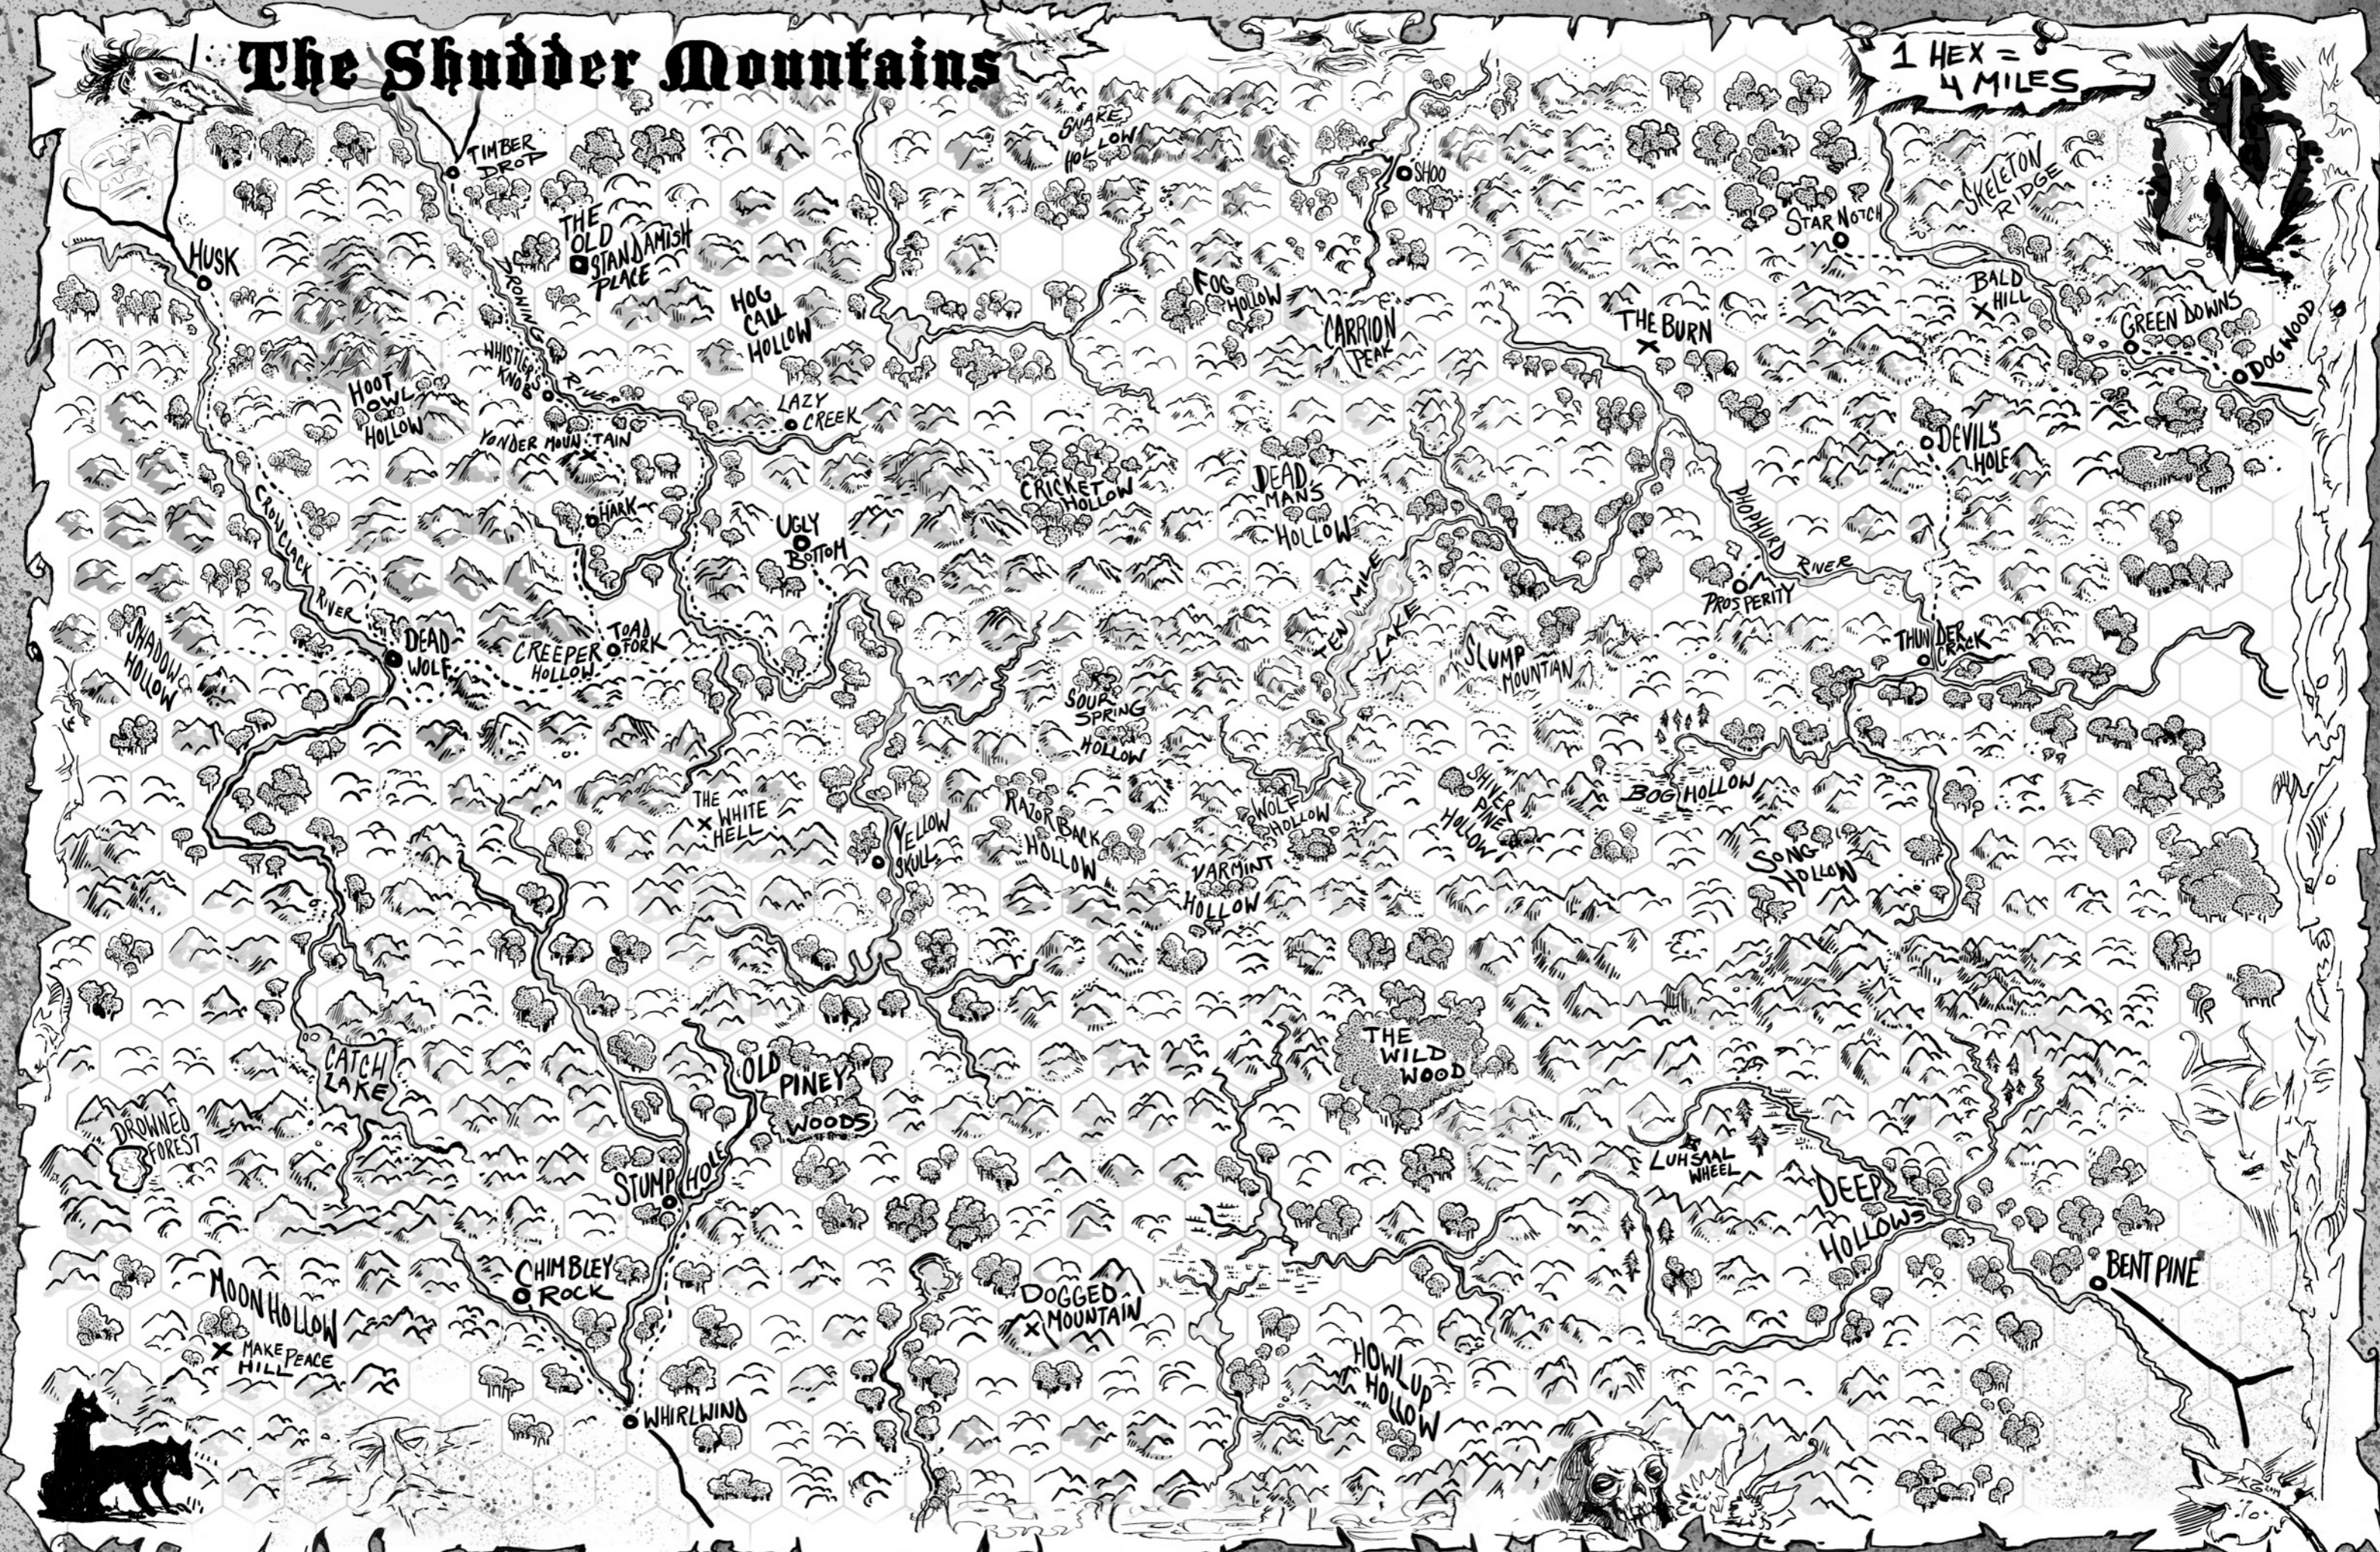

The Shudder Mountains

1 HEX = 4 MILES

HUSK

TIMBER DROT

THE OLD STANDAMISH PLACE

HOG CALL HOLLOW

LAZY CREEK

SNAKE HOLLOW

FOG HOLLOW

CARRION PEAK

THE BURN

STAR NOTCH

SKELETON RIDGE

BALD HILL

GREEN DOWNS

DOG WOOD

SHADOW HOLLOW

DEAD WOLF

CREEPER HOLLOW

TOAD FORK

SOUP SPRING HOLLOW

SLUMP MOUNTAIN

PROSPERITY

THUNDER CRACK

CATCH LAKE

OLD PINEY WOODS

THE WILD WOOD

DROWNED FOREST

STUMP HOLE

LUHSAAL WHEEL

DEEP HOLLOW

MOON HOLLOW