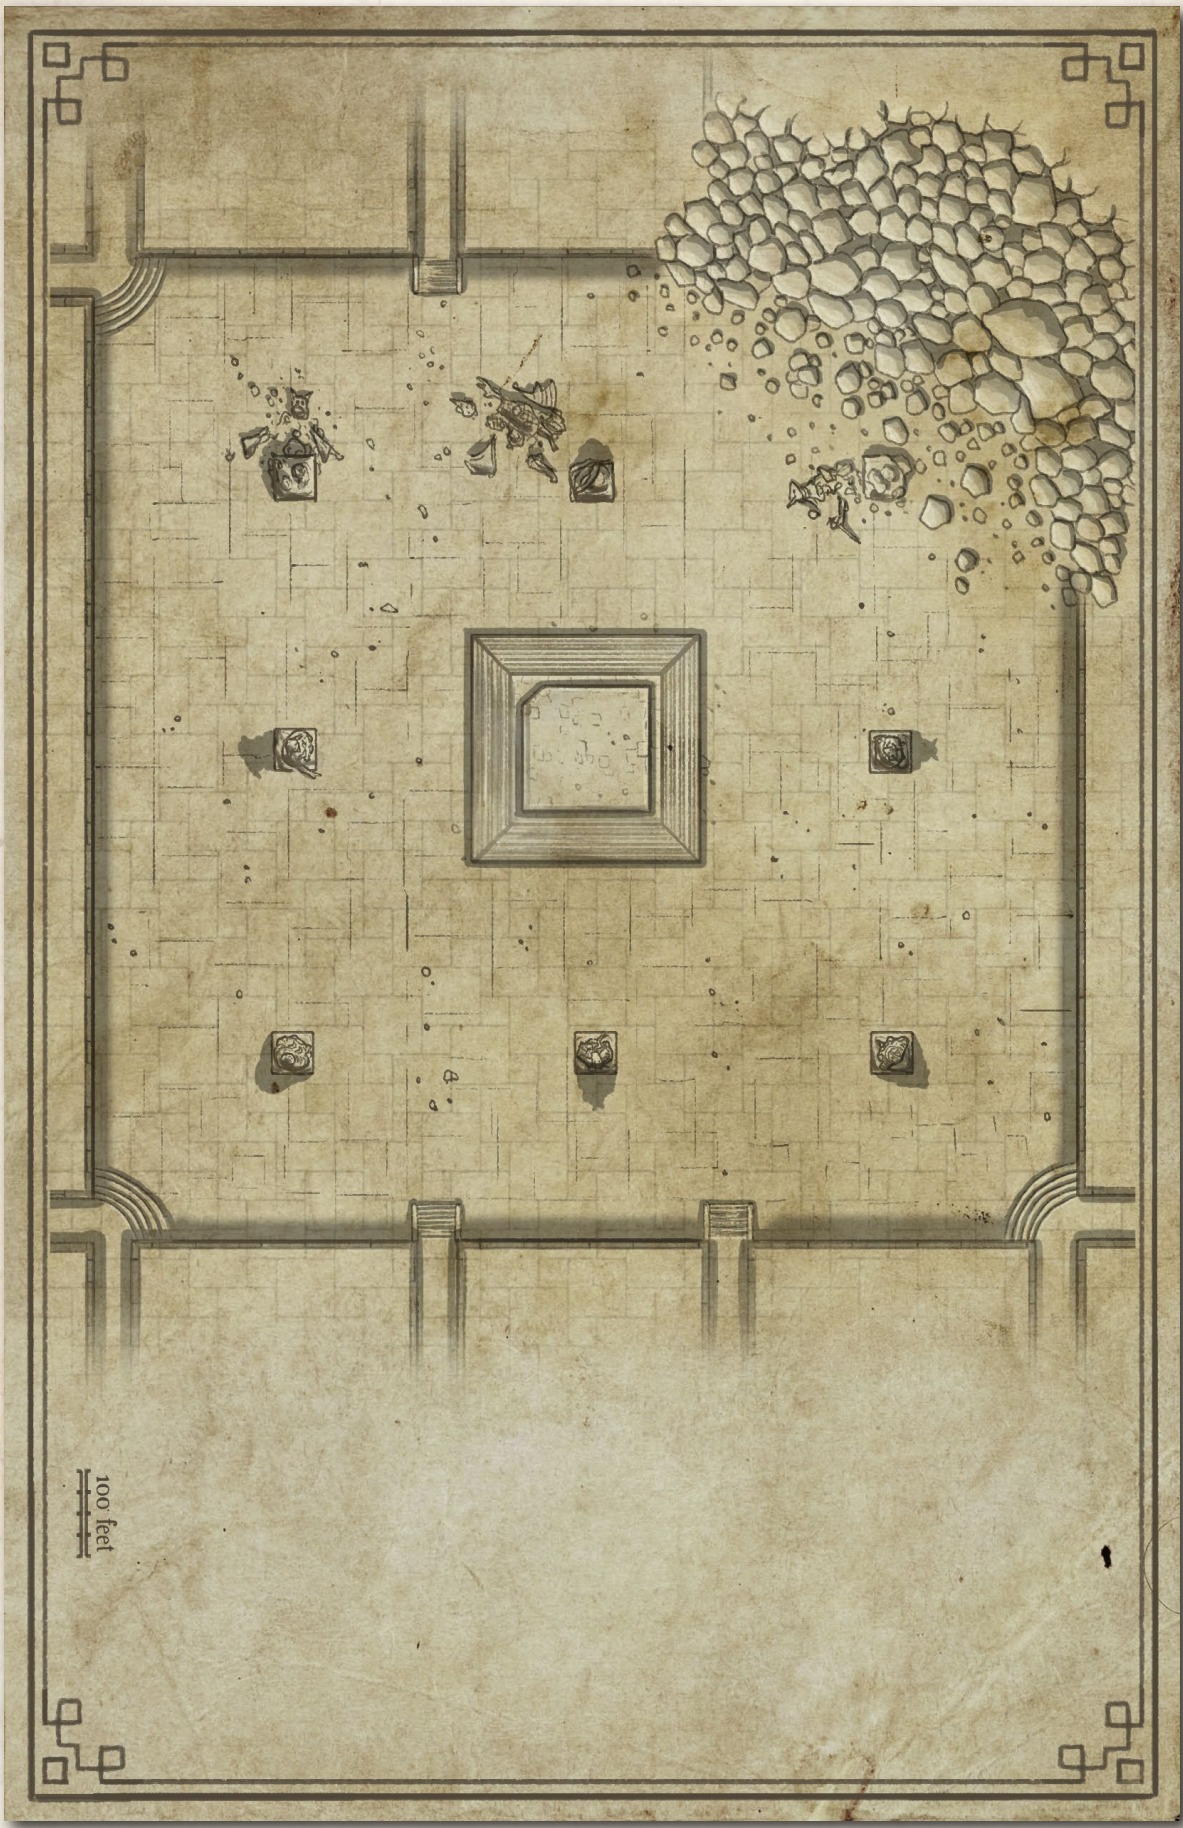

NORTH CREEK

◎ RAVEN  
VILLAGE

◎ PLACE OF THE  
WHISPERING FOG

CONASAHARA  
PROVINCE

SCALP CREEK

◎ VELTRIUM

THUNDER RIVER

BOSSONIAN  
MARCHES

200 feet

Galleries

0 10 feet

100 feet