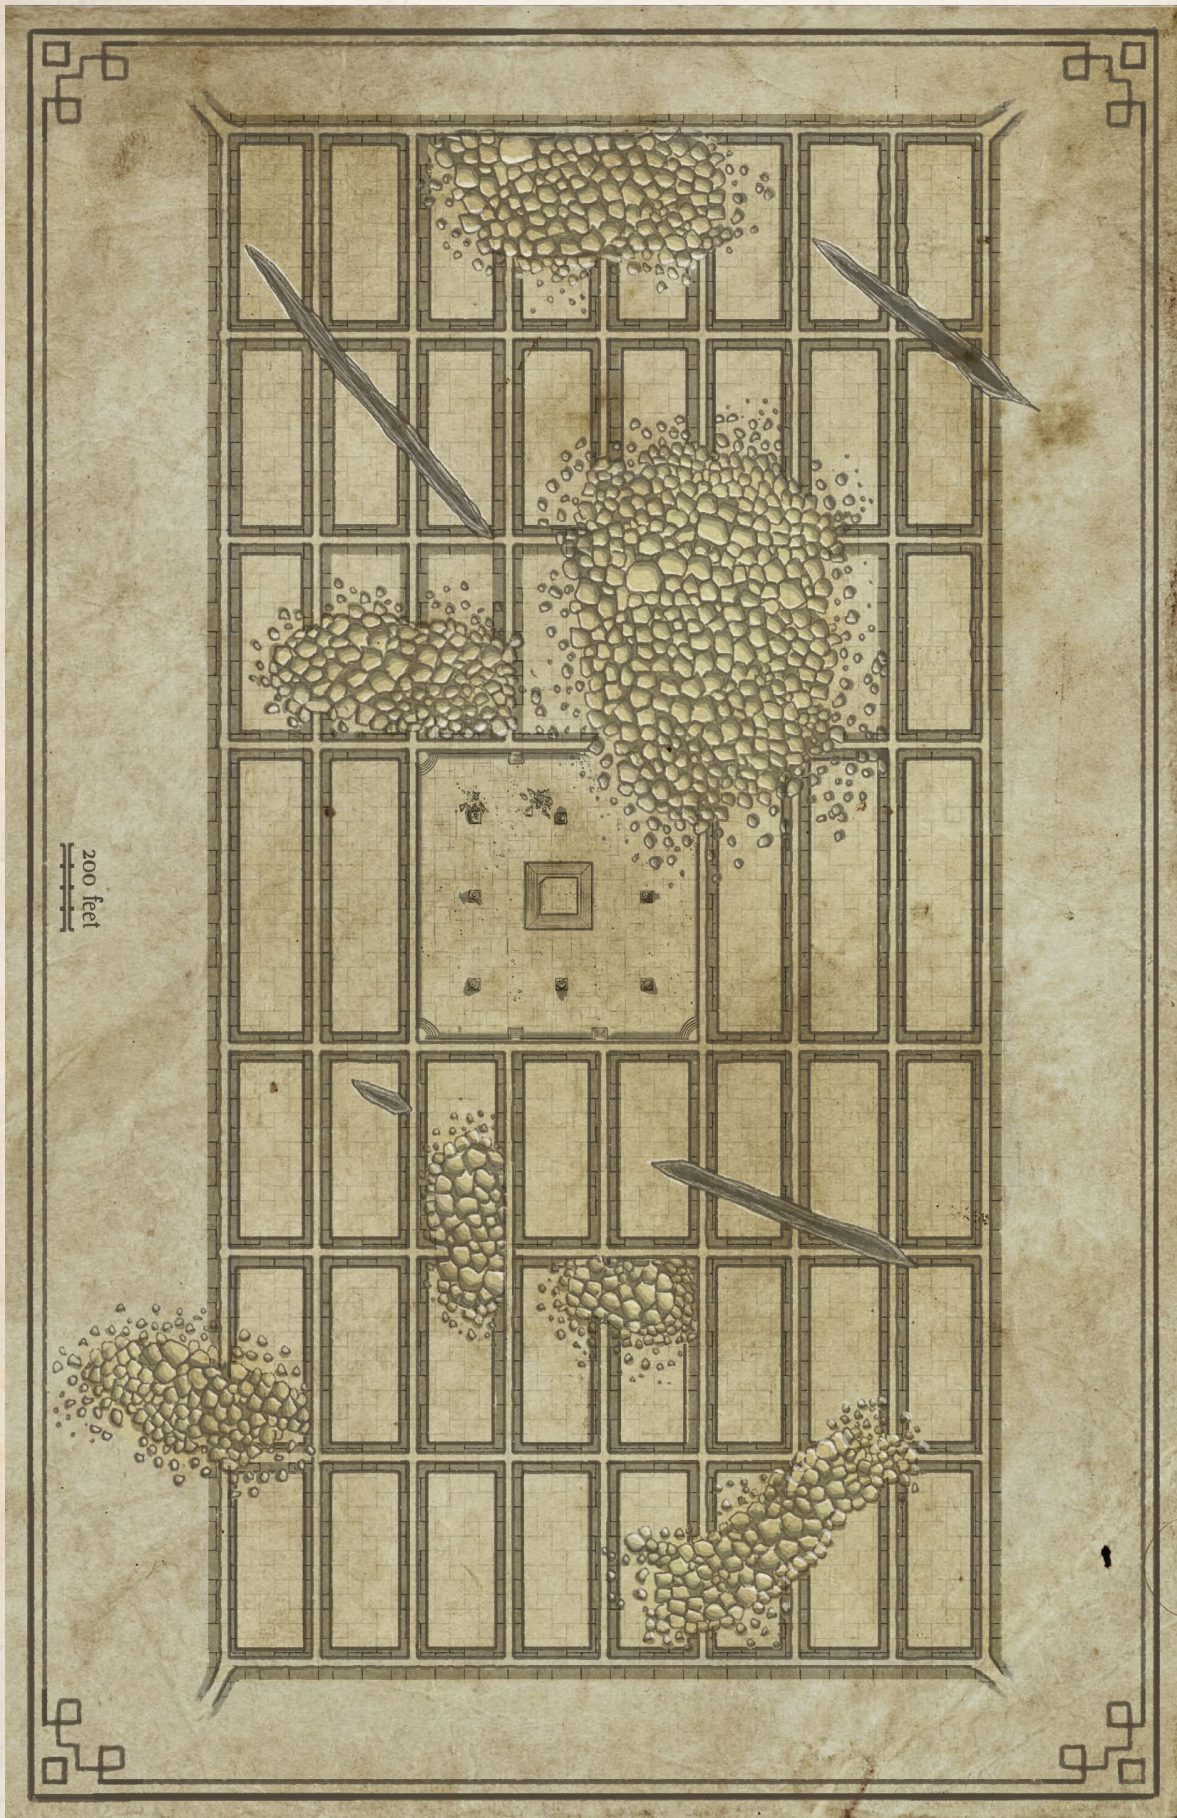

NORTH CREEK

◎ RAVEN  
VILLAGE

◎ PLACE OF THE  
WHISPERING FOG

CONASAHARA  
PROVINCE

SCALP CREEK

◎ VELTRIUM

THUNDER RIVER

BOSSONIAN  
MARCHES

200 feet

Galleries

0 10 feet

100 feet