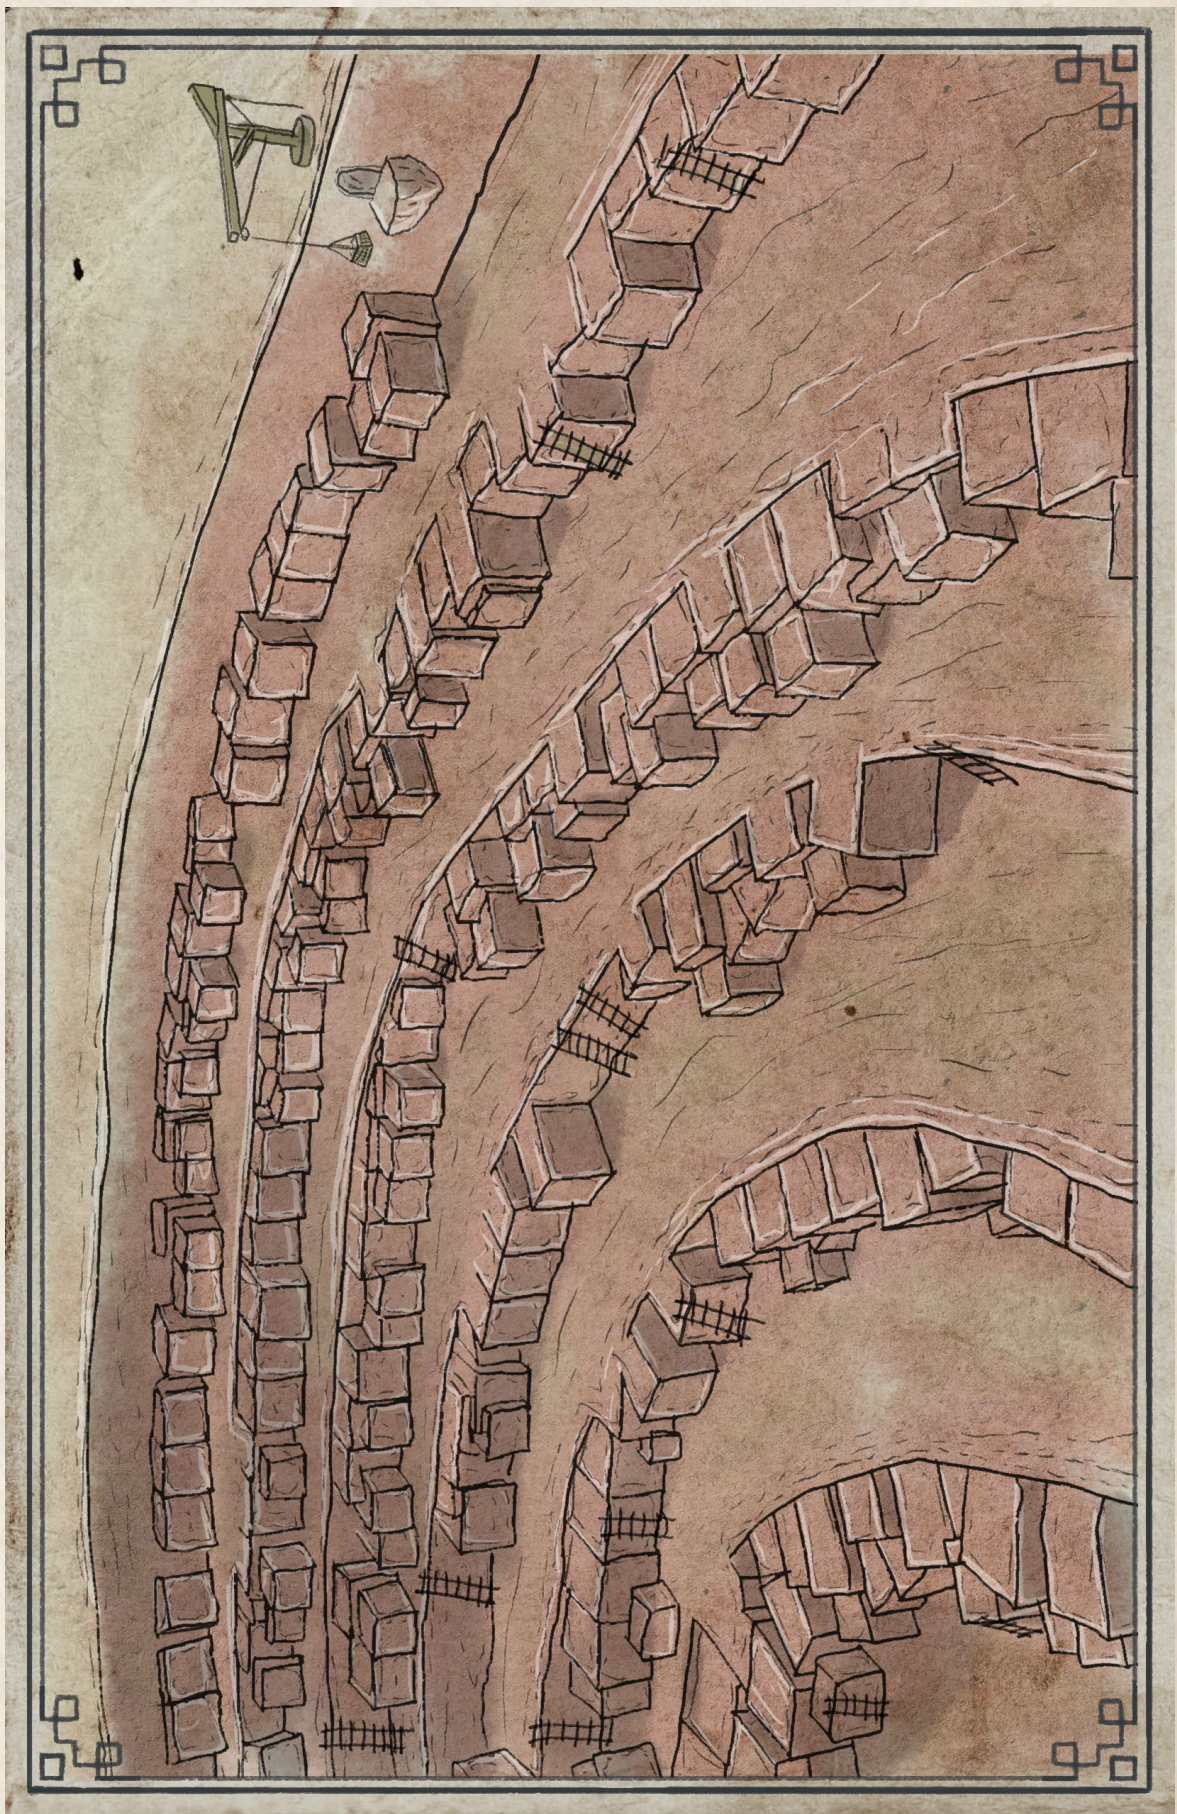

# CONAN

MÖDIPHÜS™  
ENTERTAINMENT

JEWELLED THRONES  
OF THE EARTH — MAP PACK

FFFG™

PICTISH  
WILDERNESS

◎ FORT TUSCEIAN

BLACK RIVER

SOUTH CREEK

NORTH CREEK

◎ RAVEN  
VILLAGE

◎ PLACE OF THE  
WHISPERING FOG

CONASAHARA  
PROVINCE

SCALP CREEK

◎ VELTRIUM

THUNDER RIVER

BOSSONIAN  
MARCHES

200 feet

Galleries

0 10 feet

100 feet