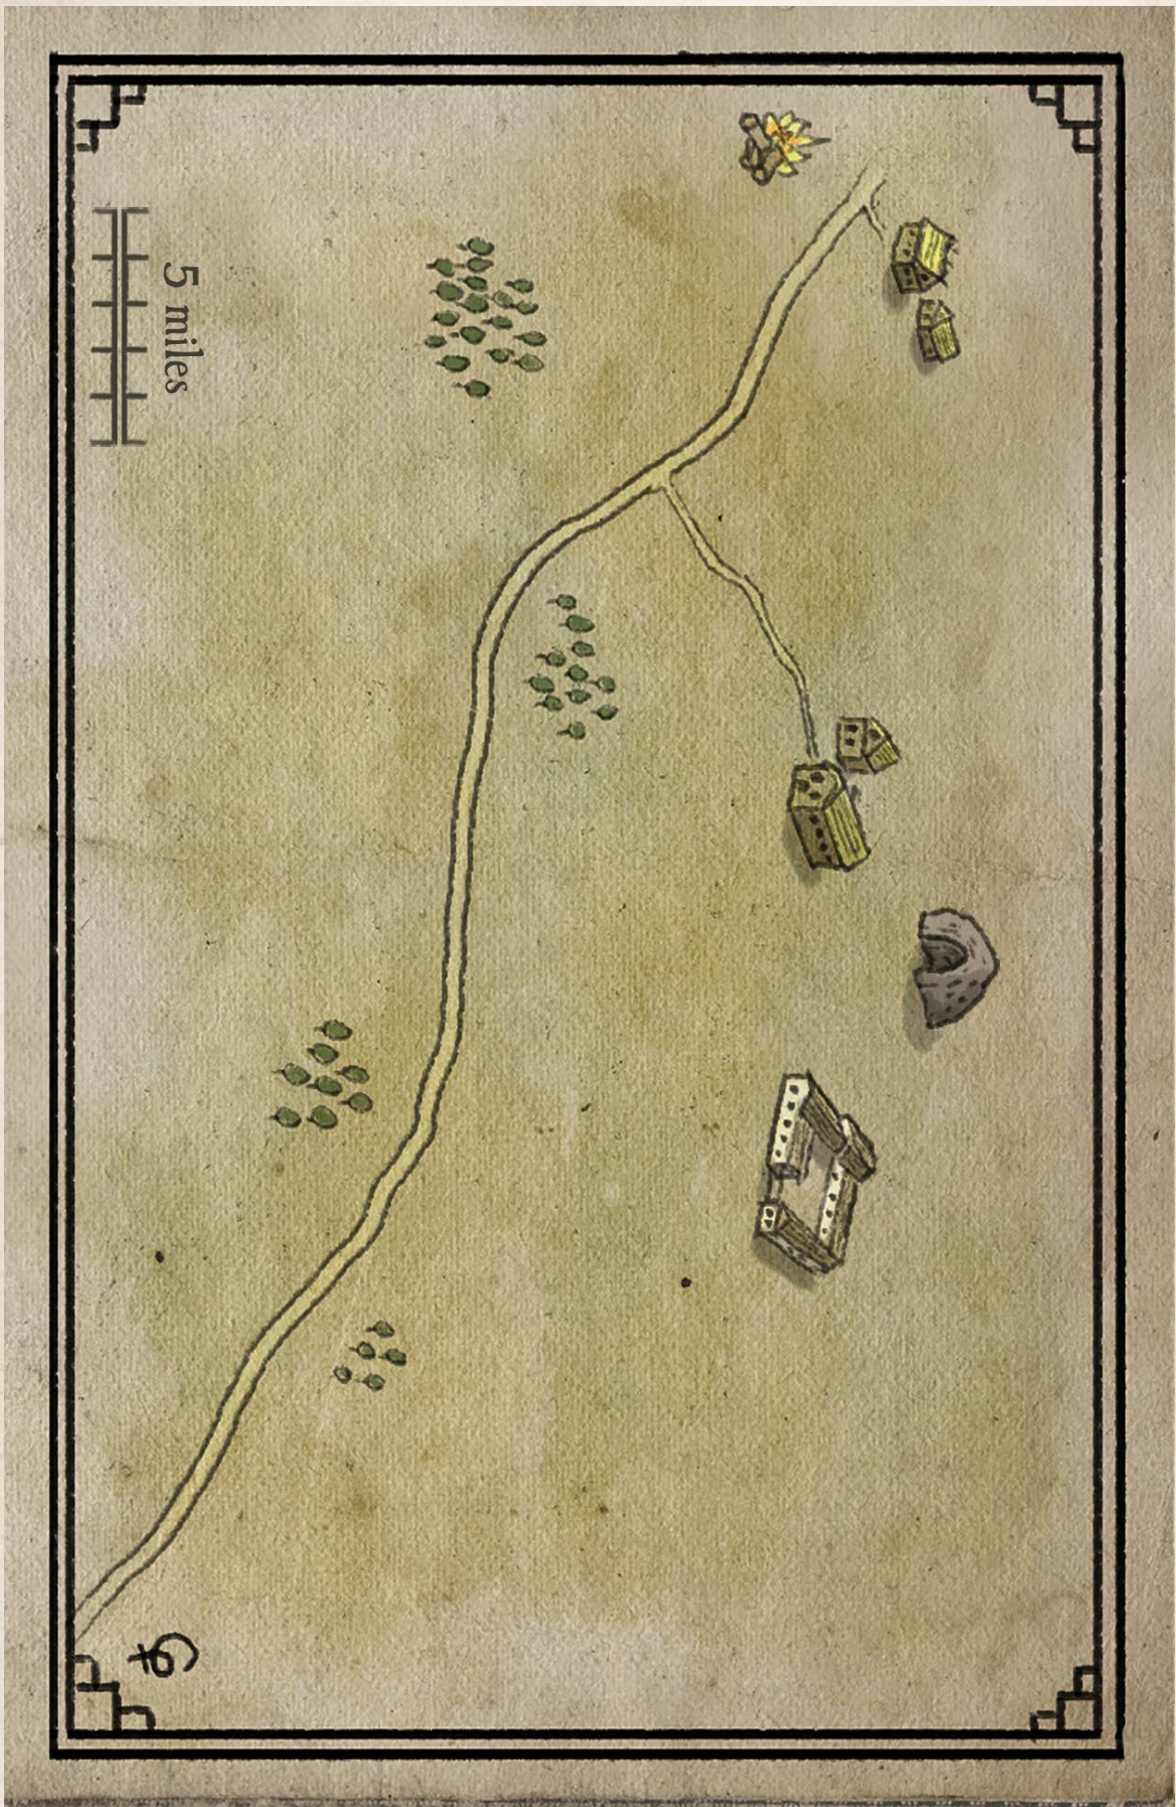

# CONAN

MÖDIPHÜS™  
ENTERTAINMENT

JEWELLED THRONES  
OF THE EARTH — MAP PACK

FFFG™

PICTISH  
WILDERNESS

◎ FORT TUSCEIAN

BLACK RIVER

SOUTH CREEK

NORTH CREEK

◎ RAVEN  
VILLAGE

◎ PLACE OF THE  
WHISPERING FOG

CONASAHARA  
PROVINCE

SCALP CREEK

◎ VELTRIUM

THUNDER RIVER

BOSSONIAN  
MARCHES

200 feet

Galleries

0 10 feet

100 feet