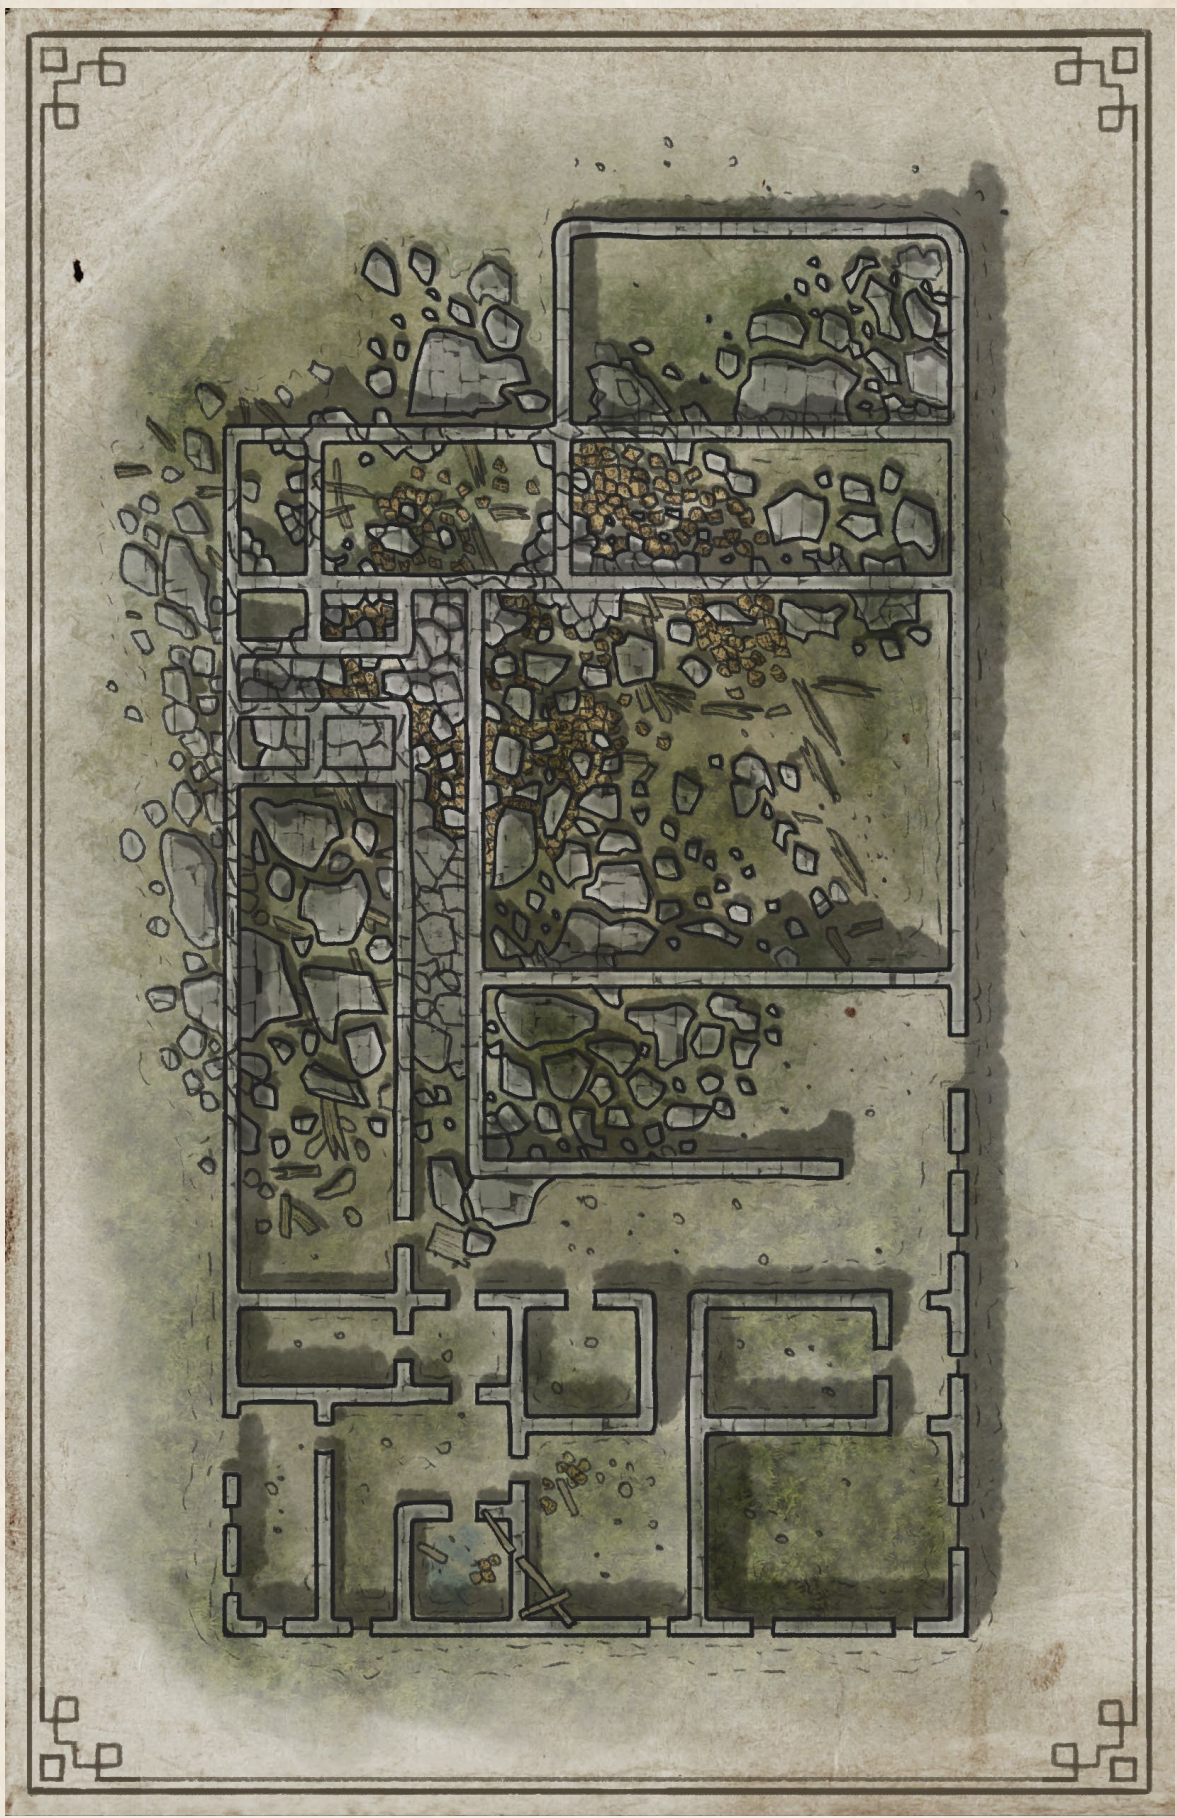

# CONAN

MÖDIPHÜS™  
ENTERTAINMENT

JEWELLED THRONES  
OF THE EARTH — MAP PACK

FFFG™

PICTISH  
WILDERNESS

◎ FORT TUSCEIAN

BLACK RIVER

SOUTH CREEK

NORTH CREEK

◎ RAVEN  
VILLAGE

◎ PLACE OF THE  
WHISPERING FOG

CONASAHARA  
PROVINCE

SCALP CREEK

◎ VELTRIUM

THUNDER RIVER

BOSSONIAN  
MARCHES

200 feet

Galleries

0 10 feet

100 feet