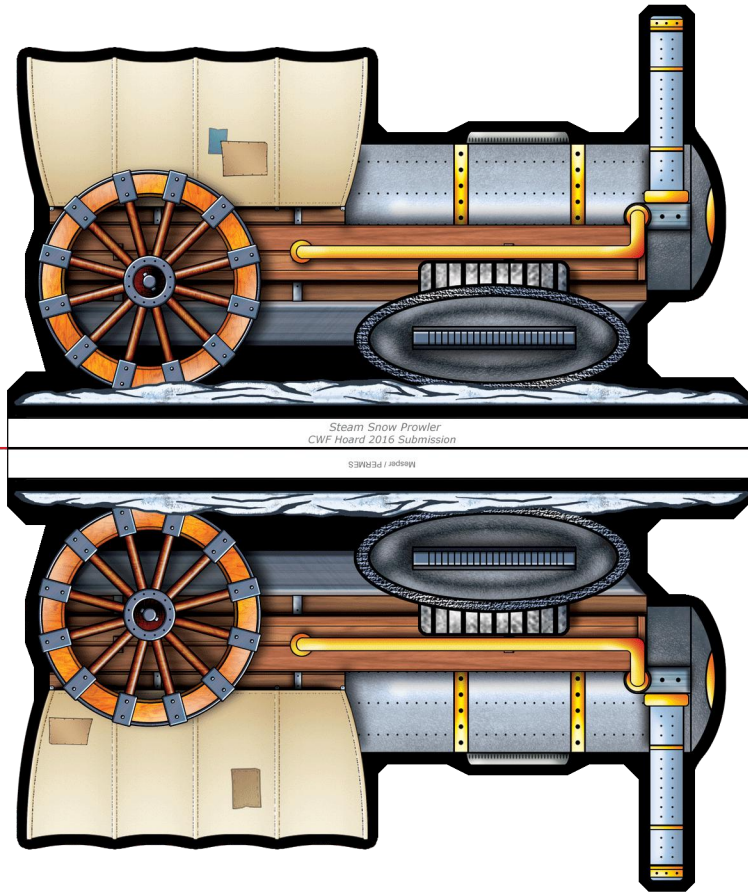

Cardboard Warriors

The paper miniatures wargaming forum

Steam Snow Prowler
CWF Hoard 2016 Submission

Masper / PERMES

↓ Feed this end into machine cutter ↓

Printing: turn scaling OFF, have centering ON, set to GOOD or BEST setting, Use Matte Photo paper for best results.