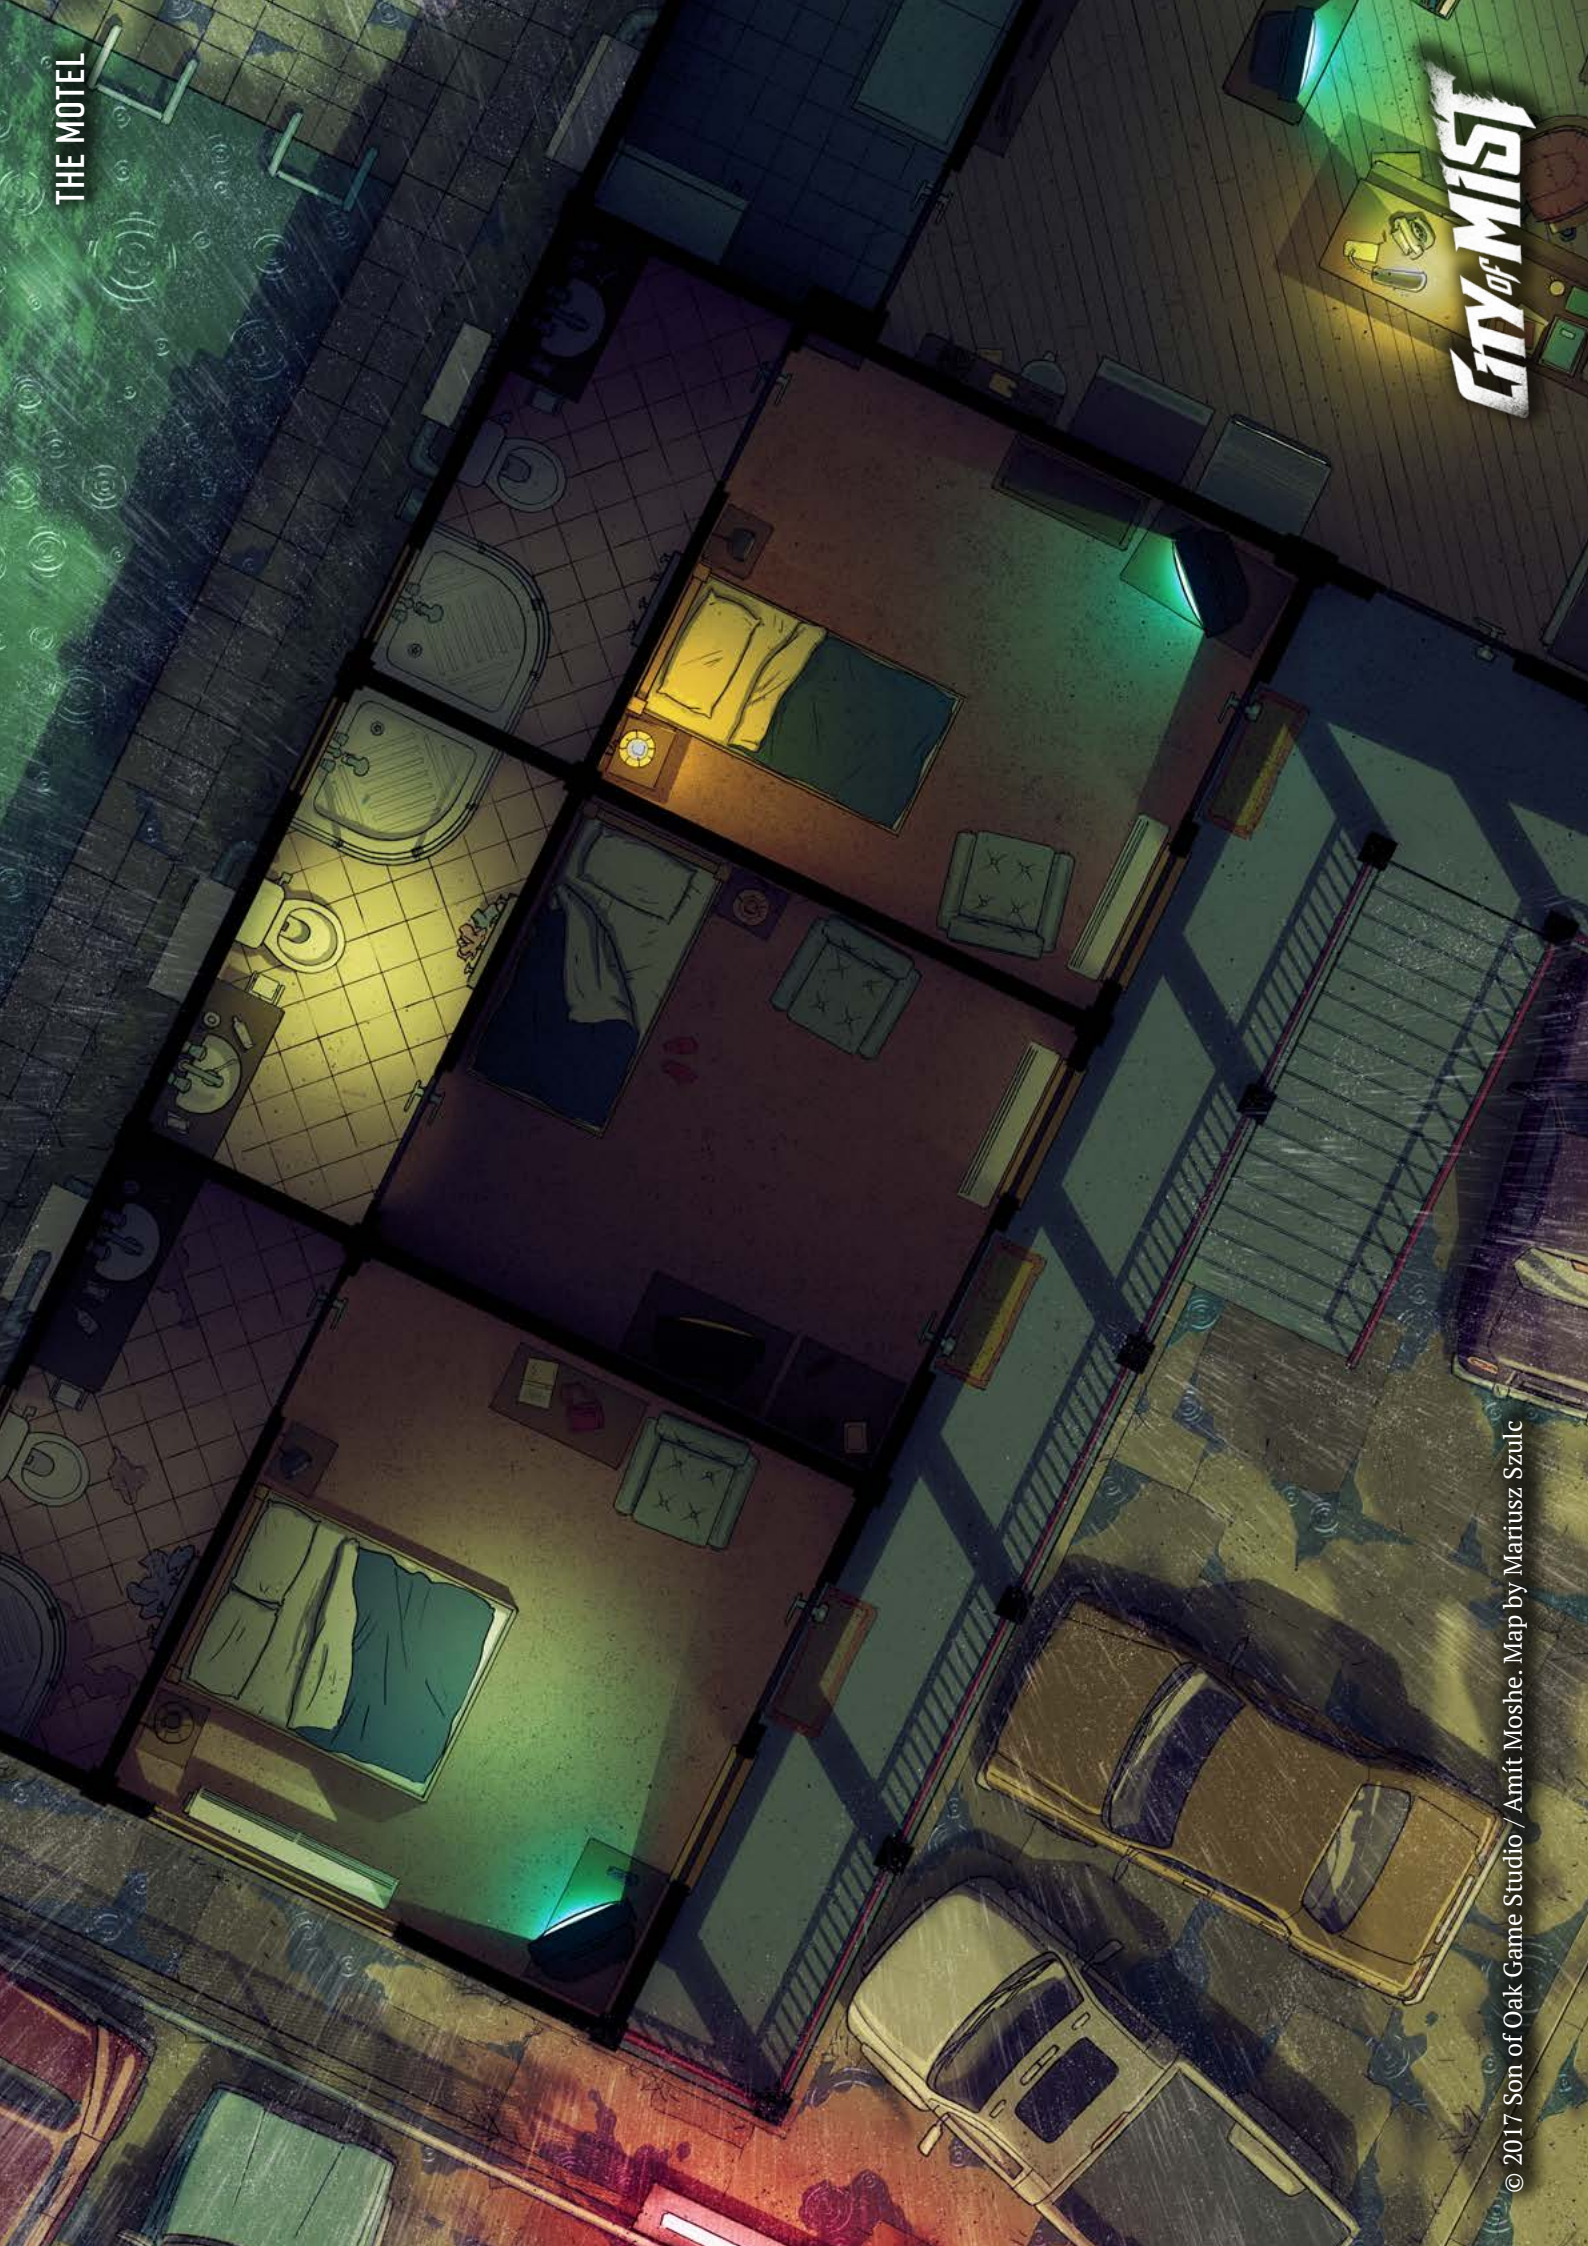

THE MOTEL

City of Mist