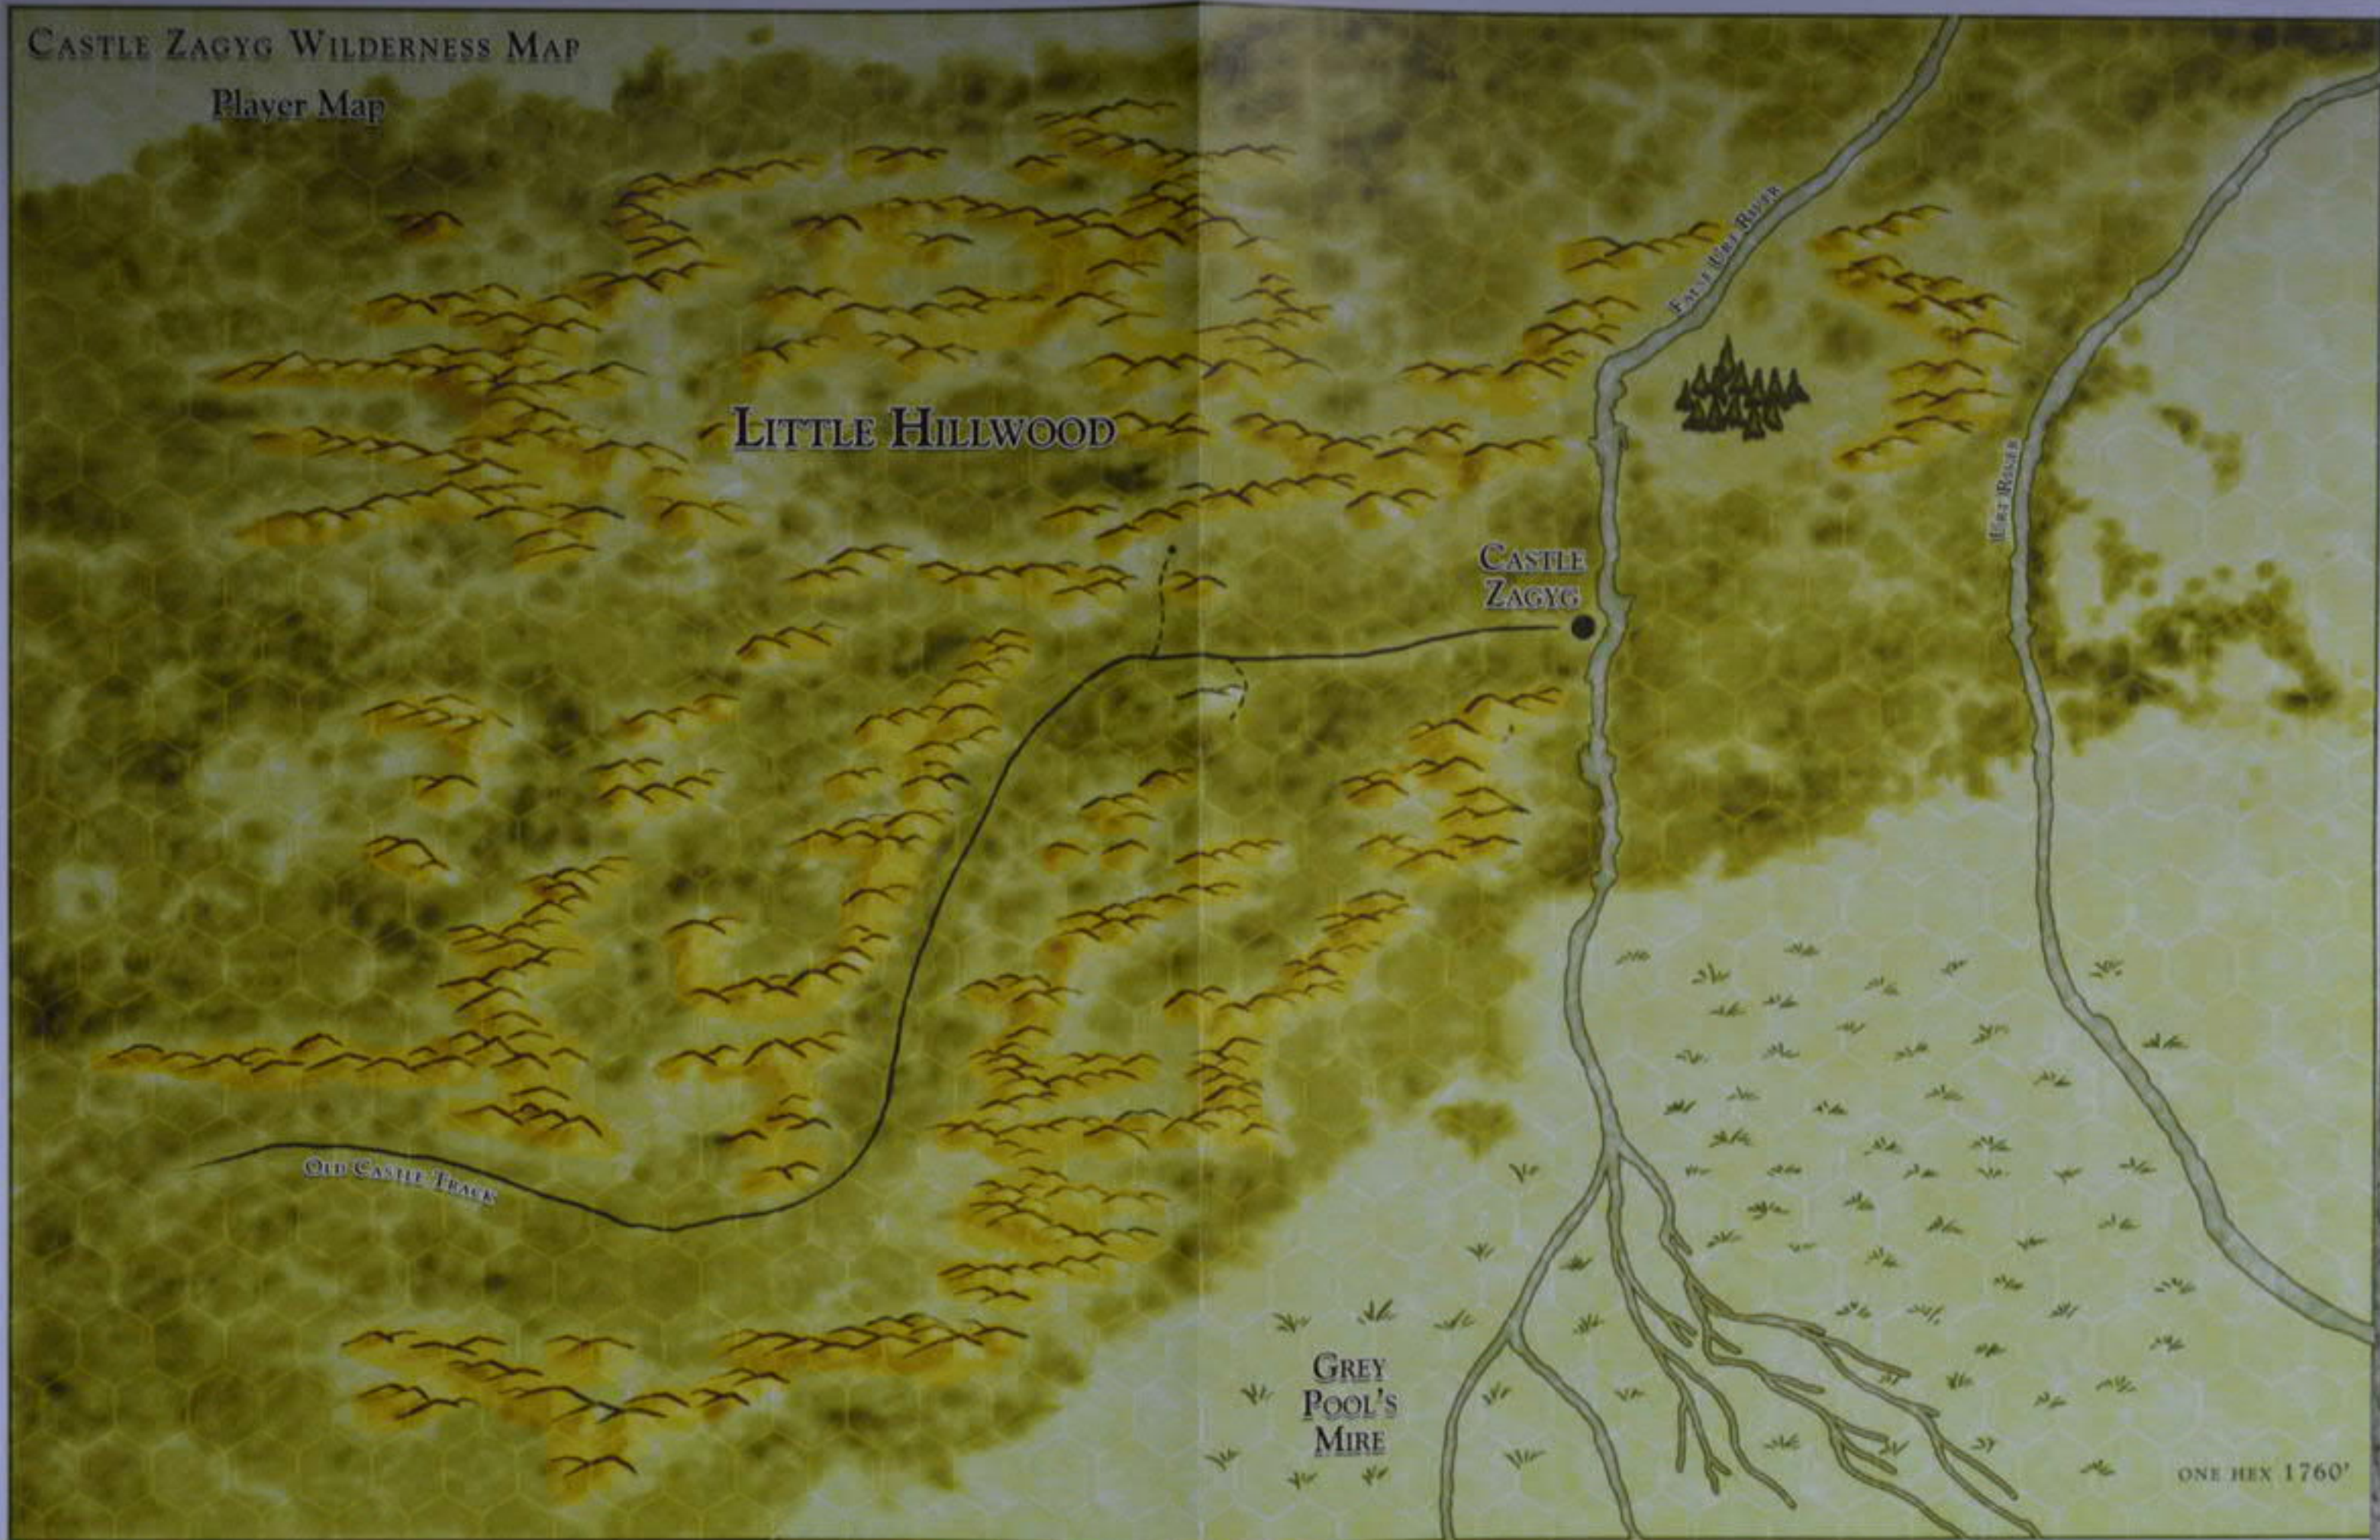

GREAT HILLWOOD

Alea iacta est The Die is Cast

THE MOUTHS OF MADNESS

The Little Hillwood lies a day's ride north of the Free Town of Yggsburgh, a rolling woodland attendant with bandits, goblins, howling ape-men, and other fell folk. These malign beings have rallied in the deeps of Castle Zagyg's surrounding wilderness, no doubt attracted by the vortex of madness inspired by the Mad Archmage. There is but one way to cross these hoary wilds fraught with peril: one must traverse the Old Castle Track. At path's conclusion lie the fabled ruins engulfed by an eldritch fog, yet the caves below beckon, where bugbear, goblin, gnoll, and orc dwell -- and not a few monstrous inhabitants as well -- such as a prowling werewolf, a sly hill giant, a deranged owlbear, bizarre fungi, and deadly blobs that drink flesh from bone! Will your party be among the first to explore this first glimpse of the newly revealed Castle Zagyg?

KEY

WOODED HILLS

HILLS

WOODS/FOREST

HAMLET

CASTLE, THORP, VILLAGE

LAKE

ONE HEX = 1 MILE

CASTLE ZAGYG WILDERNESS MAP

Player Map

LITTLE HILLWOOD

CASTLE
ZAGYG

OLD CASTLE TRACK

GREY
POOL'S
MIRE

ONE HEX 1760'

WILDERNESS MAP PLAYER'S VERSION

THE OUTS

20. RIVERMEN'S TOWN
21. EAST ROAD & THE INSIDERS
22. THE MILLS & SCALESBANK
23. HOOKTON, THE FIVE FARMS, & Y'S CEMETARY
24. WATERGATE BRIDGE & NEWTOWN