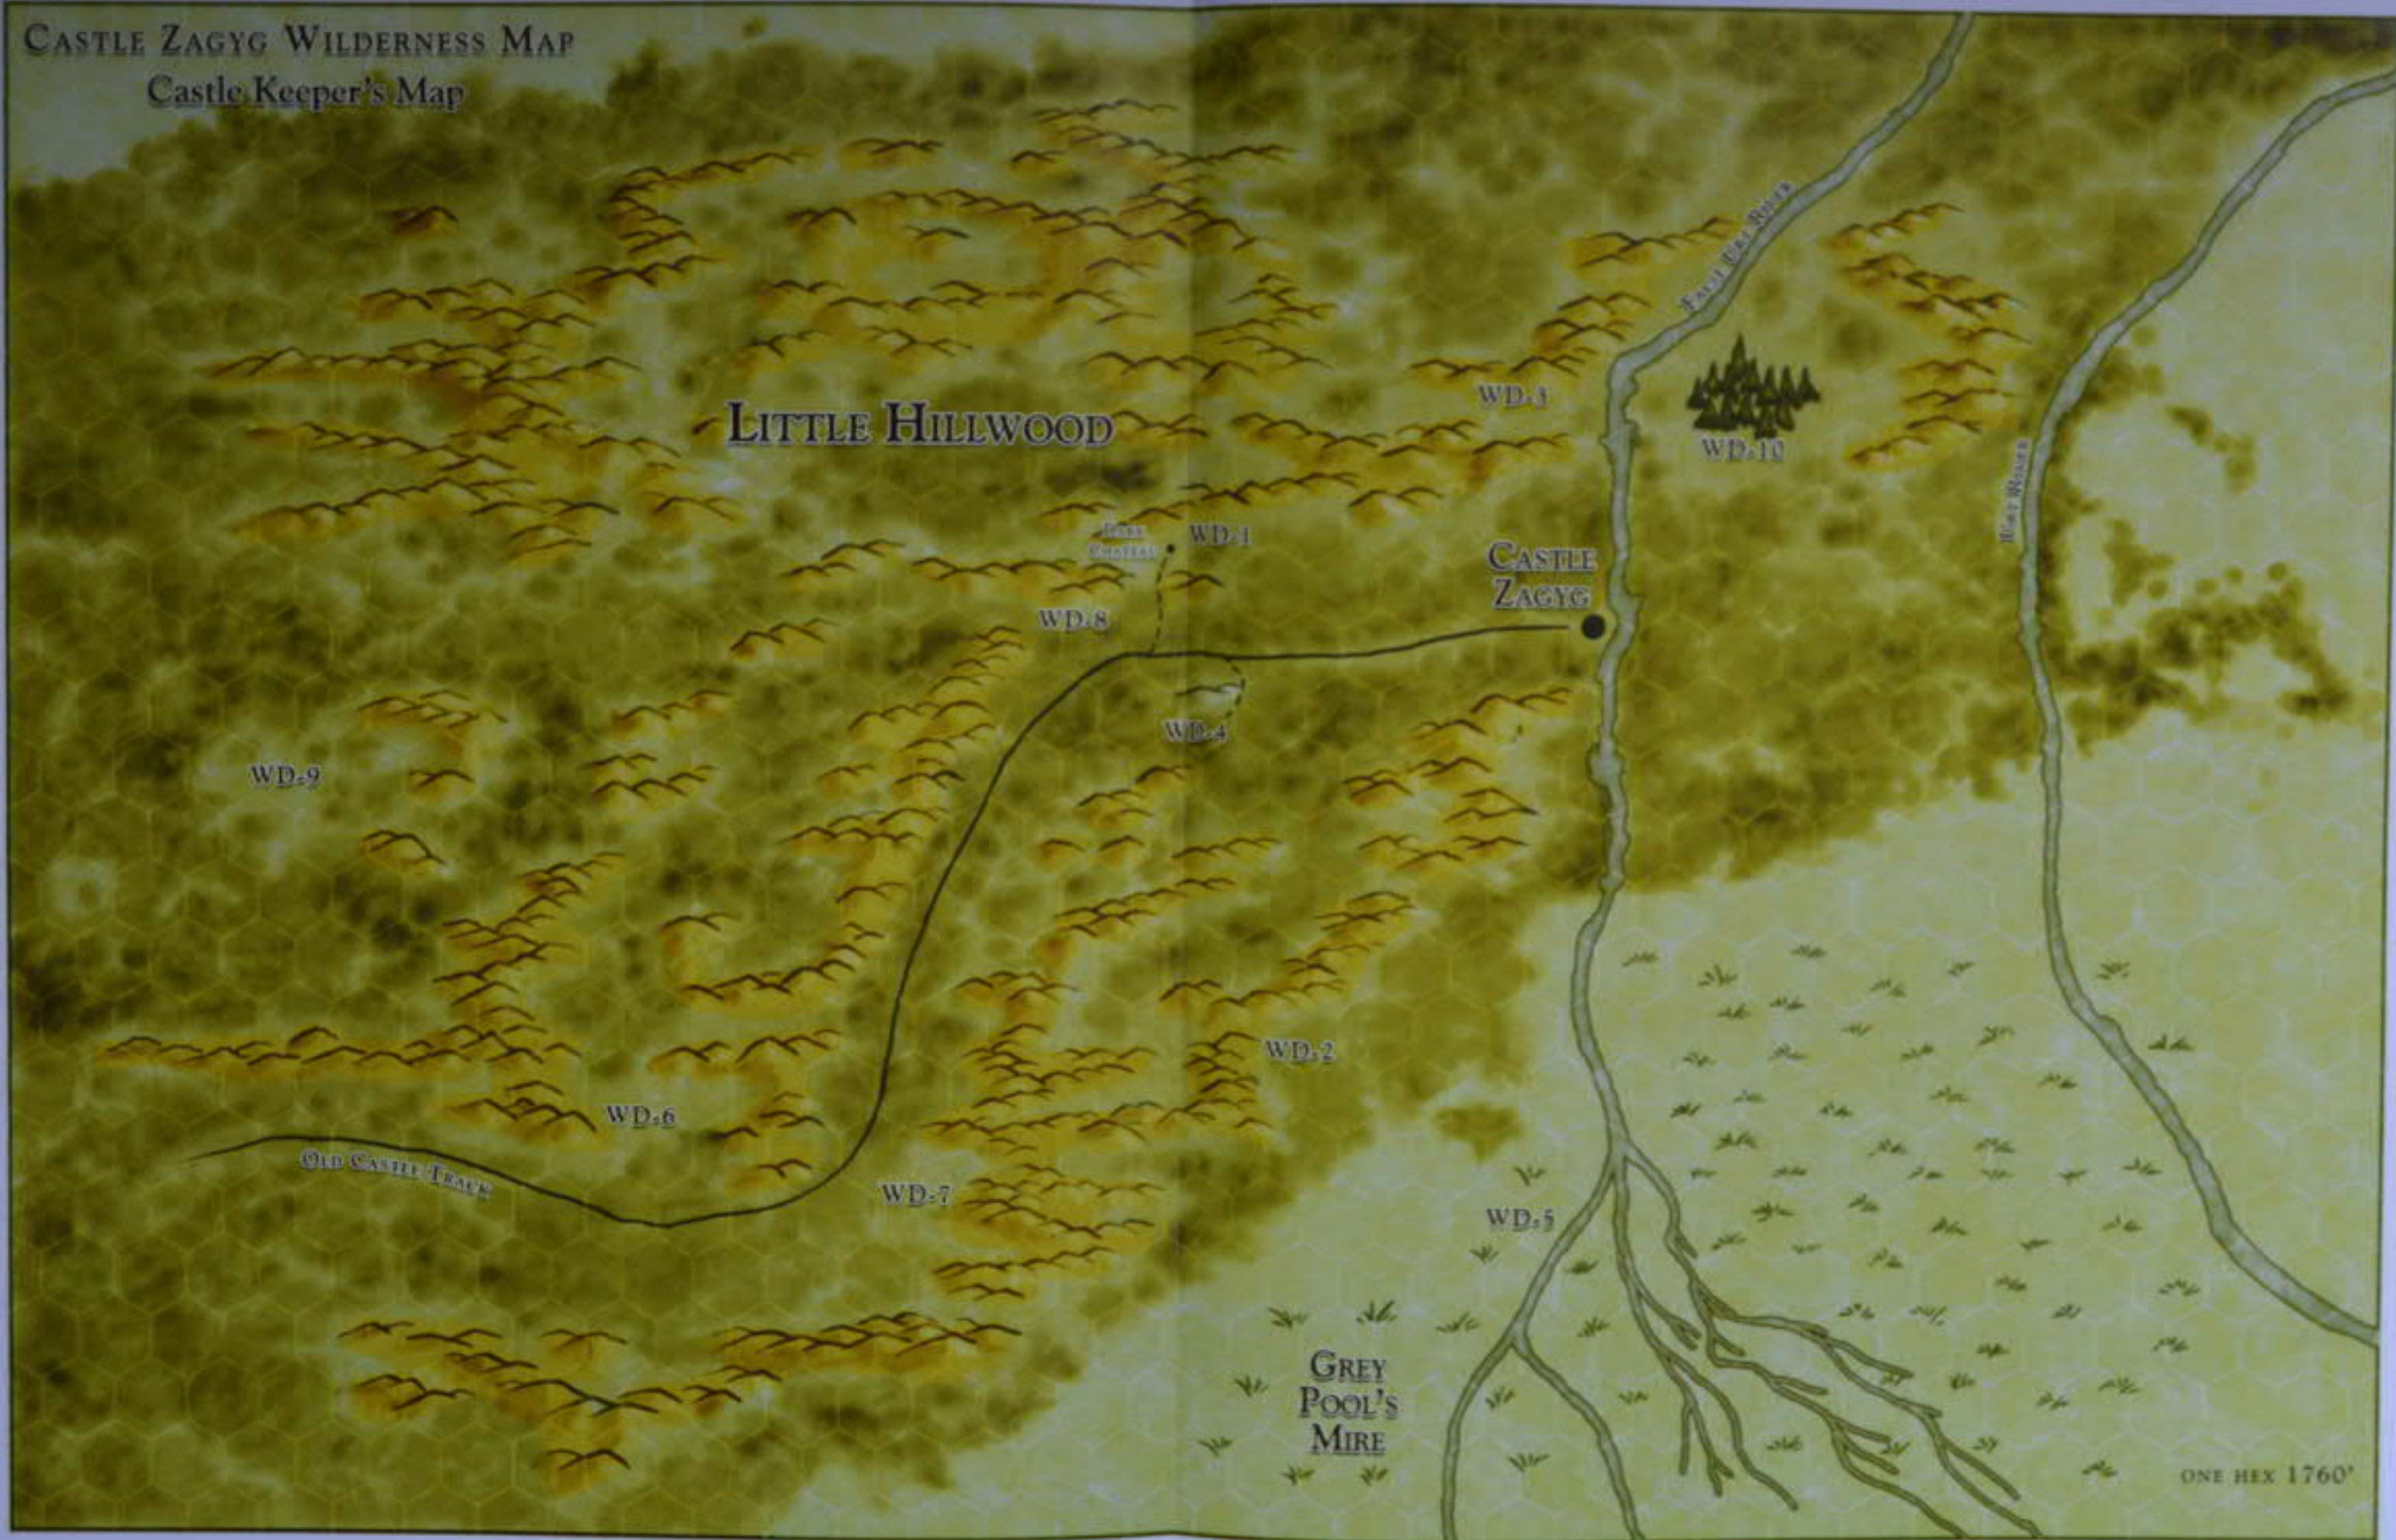

CASTLE ZAGYG WILDERNESS MAP

Castle Keeper's Map

ONE HEX 1760'

WILDERNESS MAP CASTLE KEEPER'S VERSION