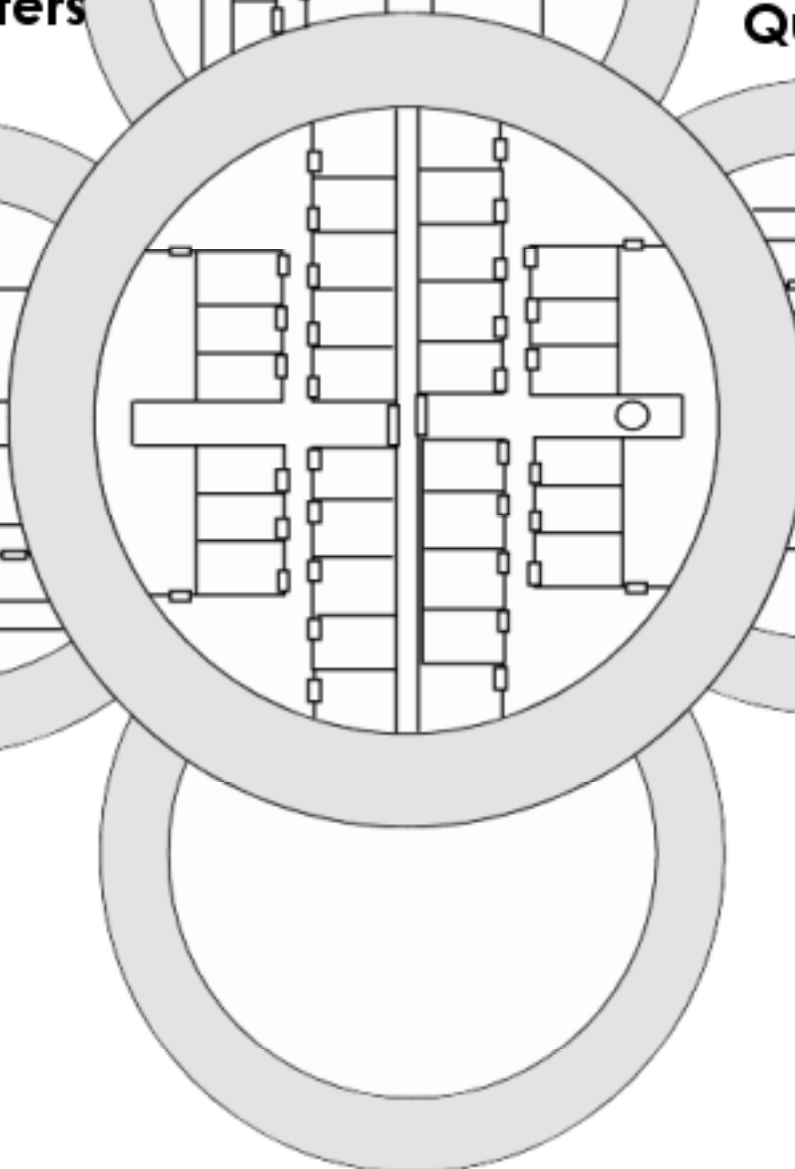

## Hope Colony Alien Domes Level Three

**Third Floor  
Science Dome**

**Third Floor  
Quarters Dome**

**Third Floor  
Medical/Quarters  
Dome**

**Third Floor  
Engineering Dome**

# END TIME

Bradbury Colony

Control Tower

Landing Site

Side view of the control tower