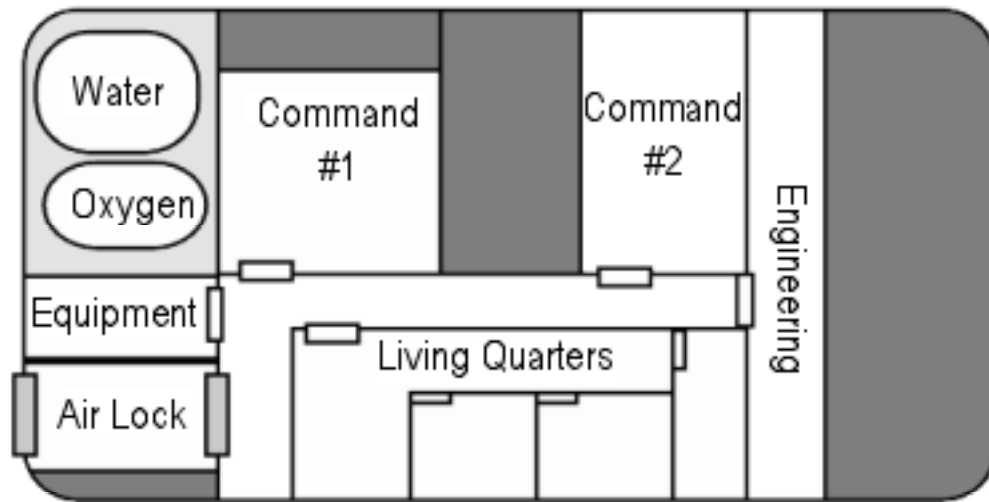

END TIME

Hope Colony Modules

Command Module