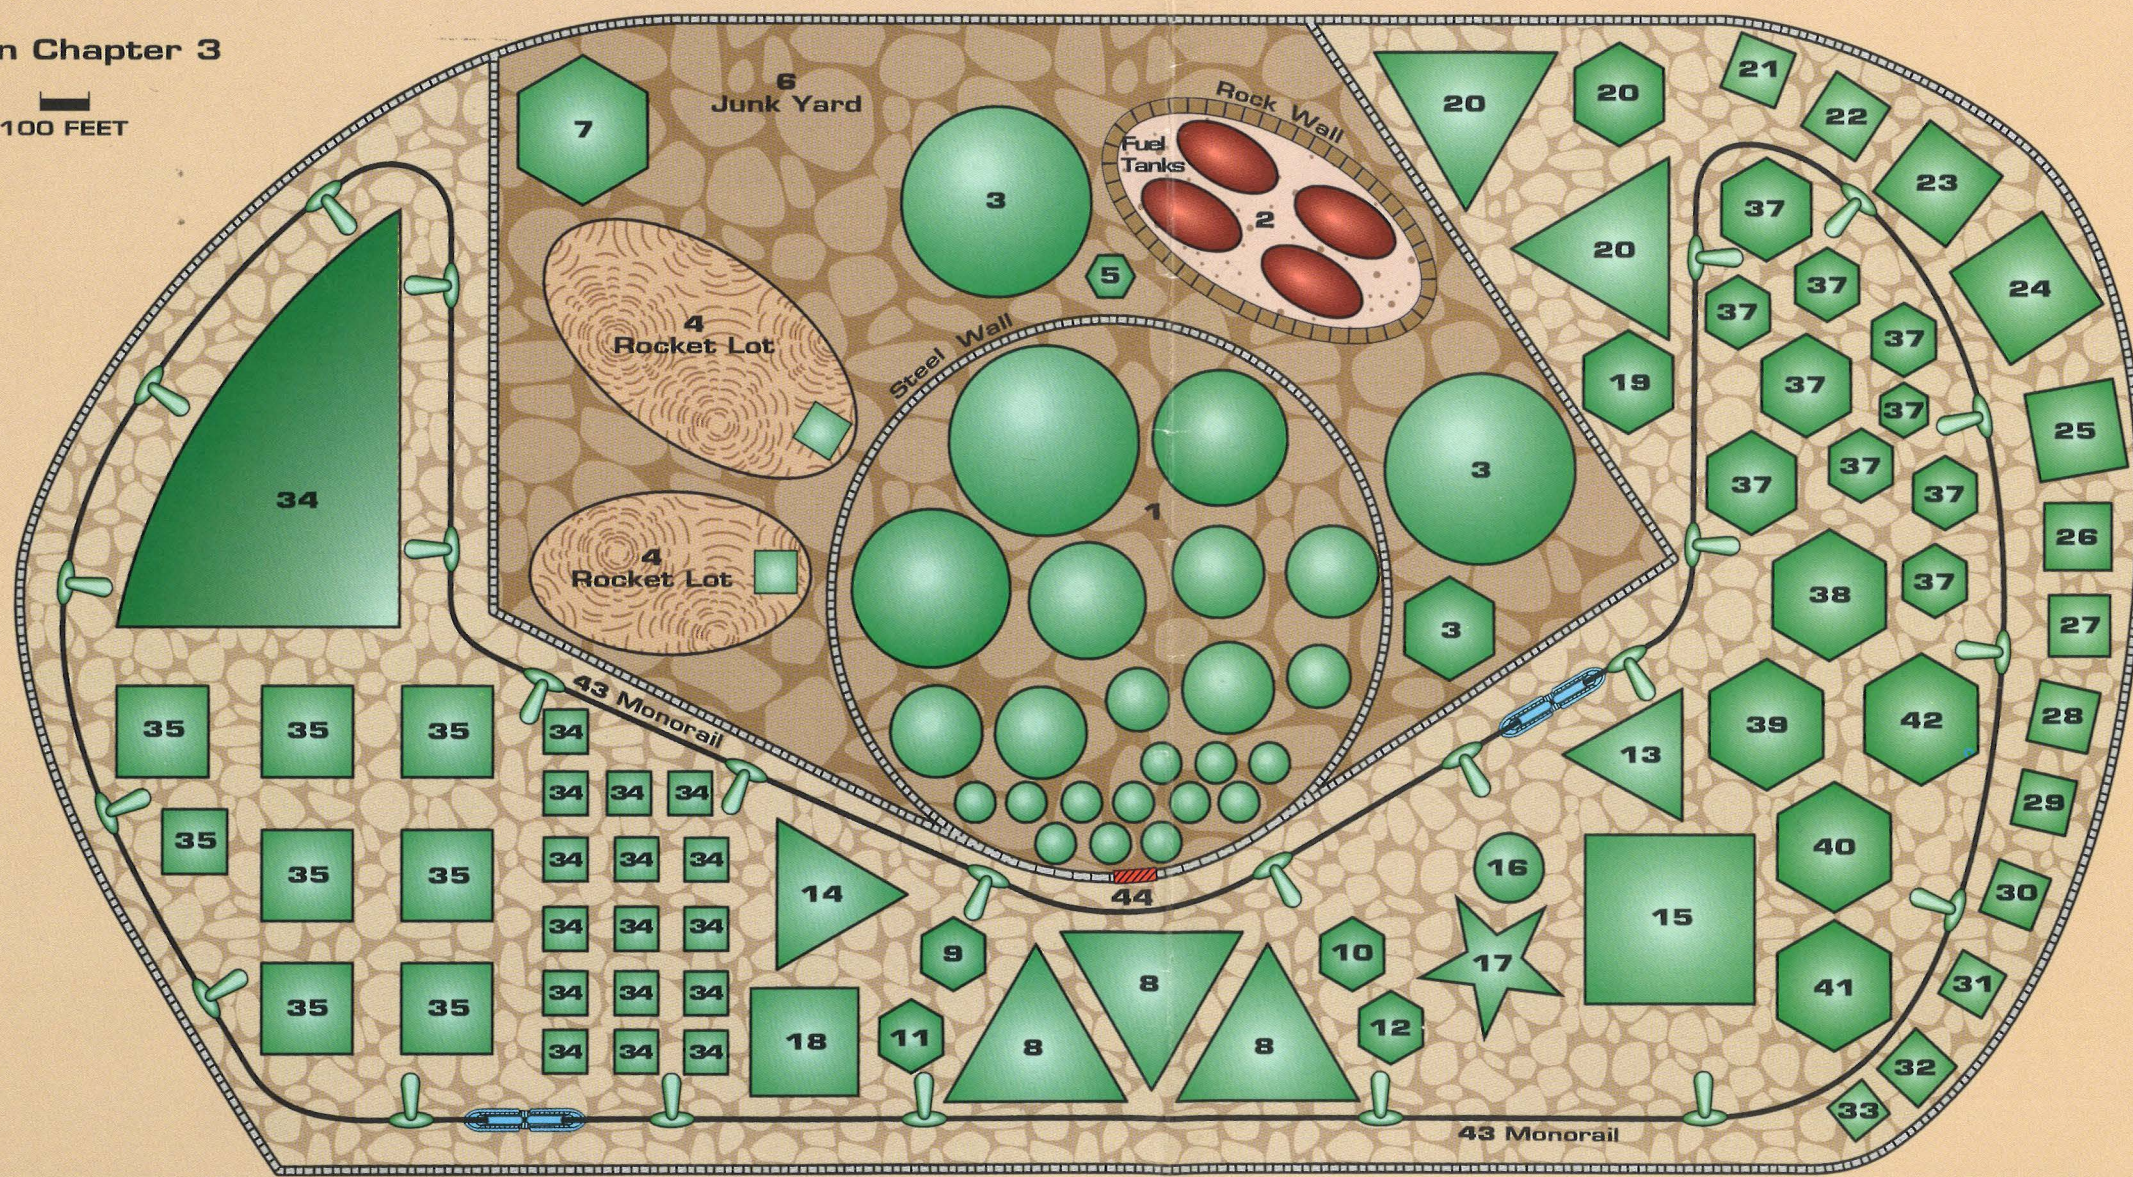

ARDALA'S ORBITAL BASE

5 FEET

LITTLE DECK

BIG DECK

DEAD MAN'S WHARF

10 FEET

HOTEL APOLLO Security Floor Plan

5 FEET

HOTEL APOLLO Security Floor Plan

MEDIUM CRUISER

HOTEL SPACE	THELMA'S RESTAURANT	BUNNY'S PERSONAL DEFENSE	A LITTLE MISUNDERSTANDING	JED'S ROCKET REPAIR
K	L	M	N	O
LIFE SUPPORT	REACTOR ROOM	WHERE YA' ARE CHART SHOP	HIMEY'S STORAGE	RAM EXECUTIVE SUITE

BETA NOSTROV — Class A Spaceport

Key in Chapter 3

100 FEET

GATEWAY Class B Sp

20 FEET

GATEWAY STATION Class B Spaceport

20 FEET

COMMAND BRIDGE

MEDICAL BAY

Food Preparation Area

GALLEY

CARGO DECK

OFFICER'S DECK

CREW'S DECK

SECURITY DECK

ENGINEERING DECK