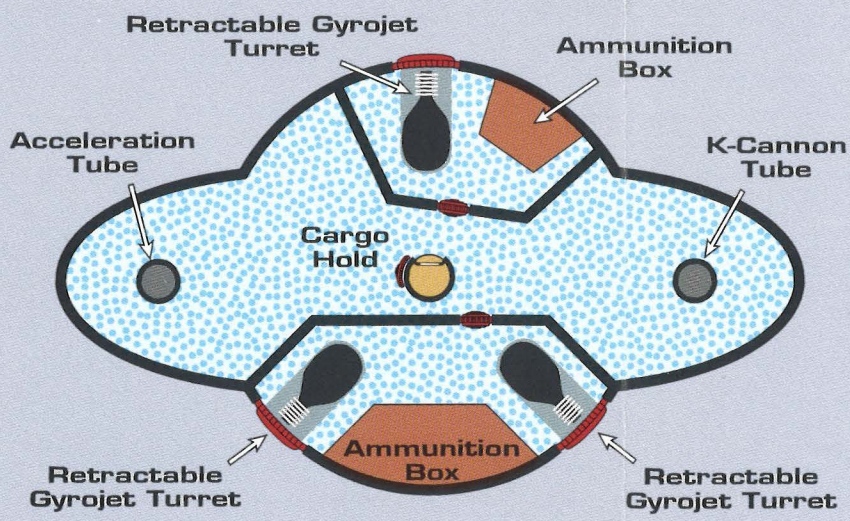

ARDALA'S ORBITAL BASE

5 FEET

LITTLE DECK

BIG DECK

DEAD MAN'S WHARF

10 FEET

HOTEL APOLLO Security Floor Plan

5 FEET

HOTEL APOLLO Security Floor Plan

MEDIUM CRUISER

HOTEL SPACE	THELMA'S RESTAURANT	BUNNY'S PERSONAL DEFENSE	A LITTLE MISUNDERSTANDING	JED'S ROCKET REPAIR
K	L	M	N	O
LIFE SUPPORT	REACTOR ROOM	WHERE YA' ARE CHART SHOP	HIMEY'S STORAGE	RAM EXECUTIVE SUITE

BETA NOSTROV — Class A Spaceport

Key in Chapter 3

100 FEET

GATEWAY Class B Sp

20 FEET

GATEWAY STATION Class B Spaceport

20 FEET

COMMAND BRIDGE

MEDICAL BAY

Food Preparation Area

GALLEY

CARGO DECK

OFFICER'S DECK

CREW'S DECK

SECURITY DECK

ENGINEERING DECK