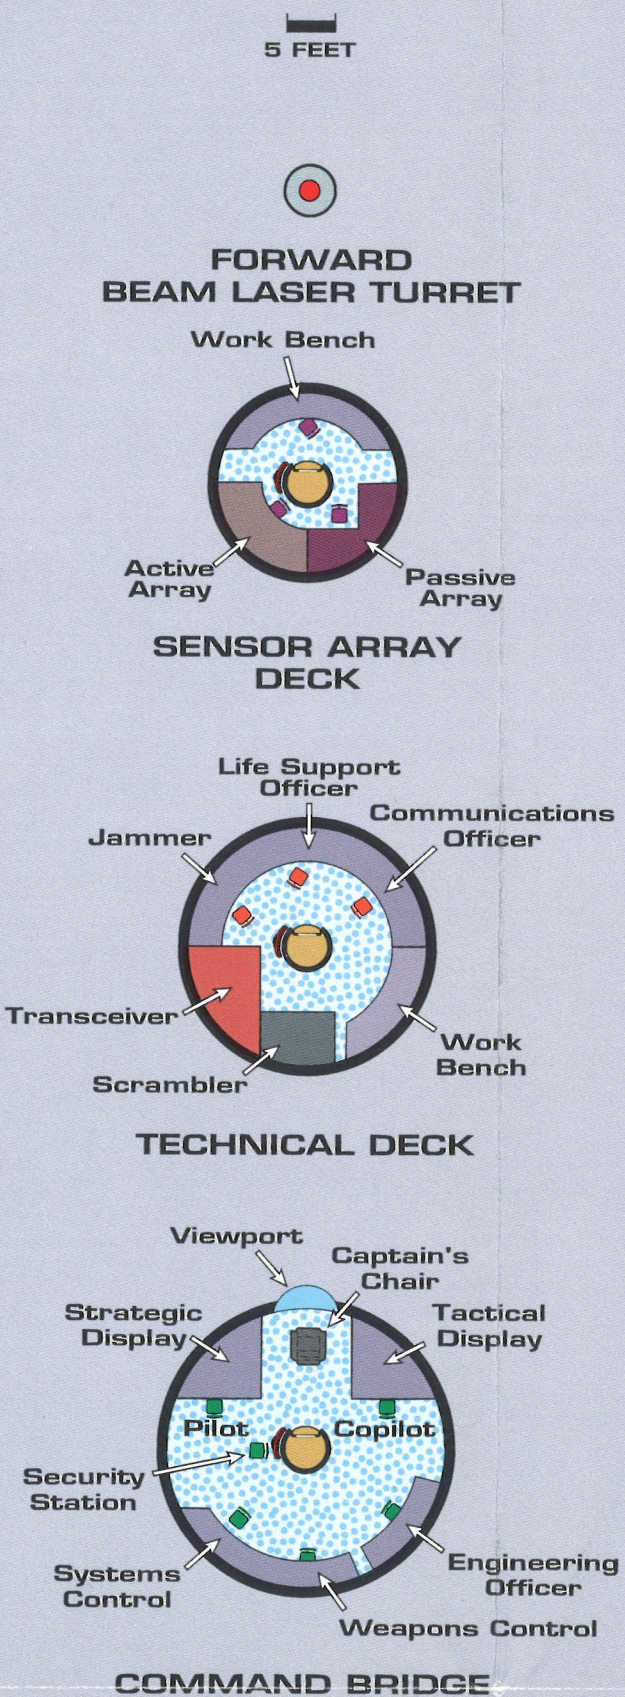

ARDALA'S ORBITAL BASE

5 FEET

LITTLE DECK

BIG DECK

DEAD MAN'S WHARF

10 FEET

HOTEL APOLLO Security Floor Plan

5 FEET

HOTEL APOLLO Security Floor Plan

MEDIUM CRUISER

HOTEL SPACE	THELMA'S RESTAURANT	BUNNY'S PERSONAL DEFENSE	A LITTLE MISUNDERSTANDING	JED'S ROCKET REPAIR
K	L	M	N	O
LIFE SUPPORT	REACTOR ROOM	WHERE YA' ARE CHART SHOP	HIMEY'S STORAGE	RAM EXECUTIVE SUITE

BETA NOSTROV — Class A Spaceport

Key in Chapter 3

100 FEET

GATEWAY Class B Sp

20 FEET

GATEWAY STATION Class B Spaceport

20 FEET

COMMAND BRIDGE