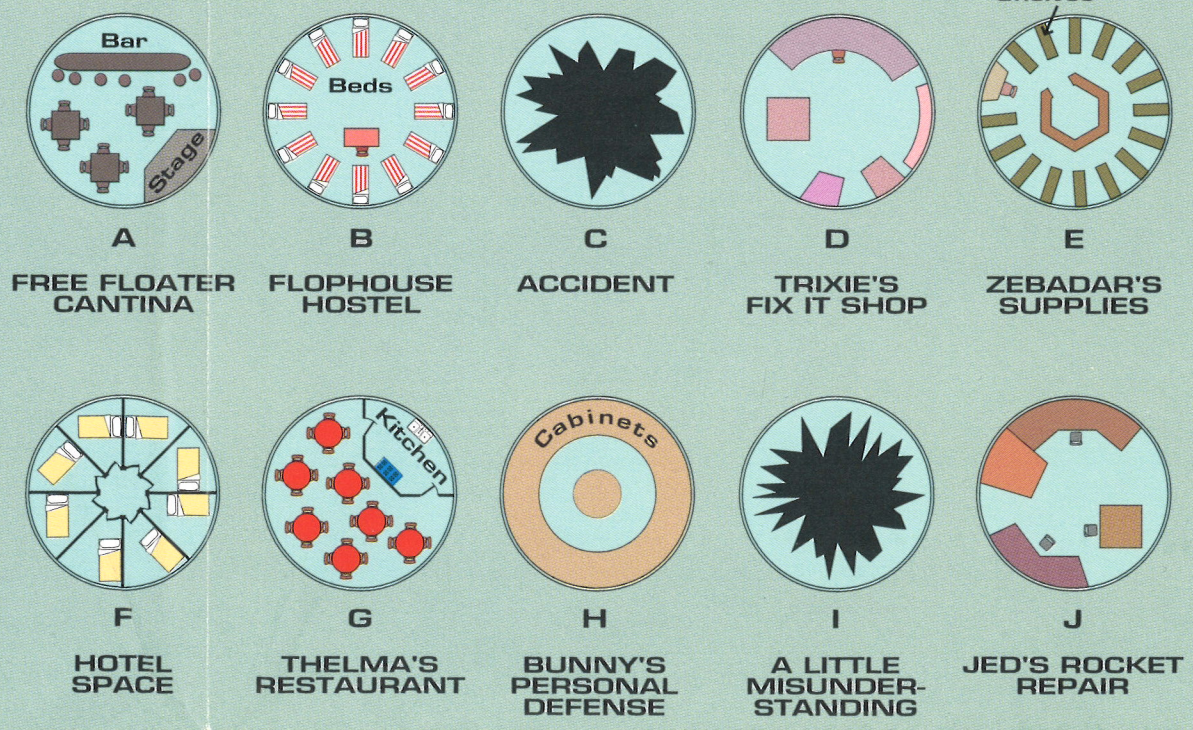

ARDALA'S ORBITAL BASE

5 FEET

LITTLE DECK

BIG DECK

DEAD MAN'S WHARF

10 FEET

HOTEL APOLLO Security Floor Plan

5 FEET

HOTEL APOLLO Security Floor Plan

MEDIUM CRUISER

HOTEL SPACE	THELMA'S RESTAURANT	BUNNY'S PERSONAL DEFENSE	A LITTLE MISUNDERSTANDING	JED'S ROCKET REPAIR
K	L	M	N	O
LIFE SUPPORT	REACTOR ROOM	WHERE YA' ARE CHART SHOP	HIMEY'S STORAGE	RAM EXECUTIVE SUITE

BETA NOSTROV — Class A Spaceport

Key in Chapter 3

100 FEET

GATEWAY Class B Sp

20 FEET

GATEWAY STATION Class B Spaceport

20 FEET

COMMAND BRIDGE

MEDICAL BAY

Food Preparation Area

GALLEY

CARGO DECK

OFFICER'S DECK

CREW'S DECK

SECURITY DECK

ENGINEERING DECK