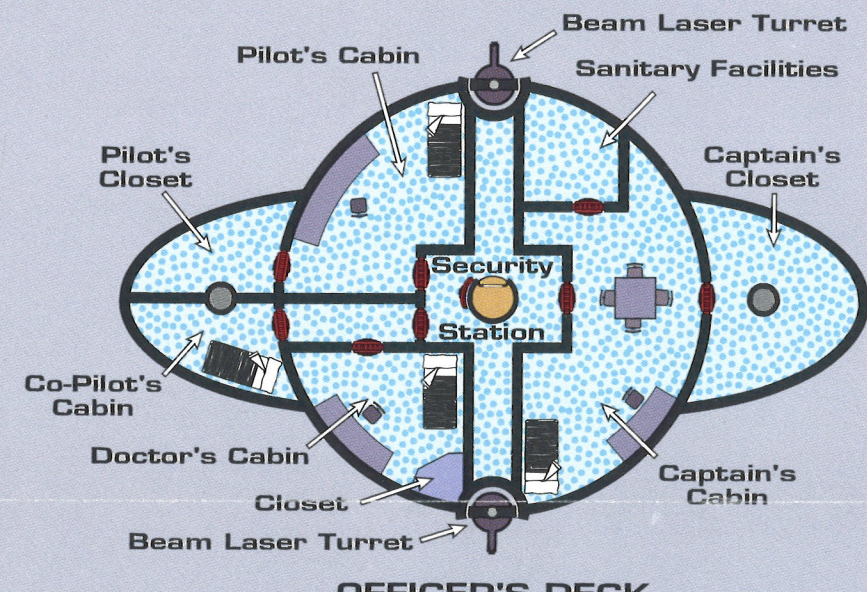

ARDALA'S ORBITAL BASE

5 FEET

LITTLE DECK

BIG DECK

DEAD MAN'S WHARF

10 FEET

HOTEL APOLLO Security Floor Plan

5 FEET

HOTEL APOLLO Security Floor Plan

MEDIUM CRUISER

HOTEL SPACE	THELMA'S RESTAURANT	BUNNY'S PERSONAL DEFENSE	A LITTLE MISUNDERSTANDING	JED'S ROCKET REPAIR
K	L	M	N	O
LIFE SUPPORT	REACTOR ROOM	WHERE YA' ARE CHART SHOP	HIMEY'S STORAGE	RAM EXECUTIVE SUITE

BETA NOSTROV — Class A Spaceport

Key in Chapter 3

100 FEET

GATEWAY Class B Sp

20 FEET

GATEWAY STATION Class B Spaceport

20 FEET

COMMAND BRIDGE

MEDICAL BAY

Food Preparation Area

GALLEY

CARGO DECK

OFFICER'S DECK

CREW'S DECK

SECURITY DECK

ENGINEERING DECK