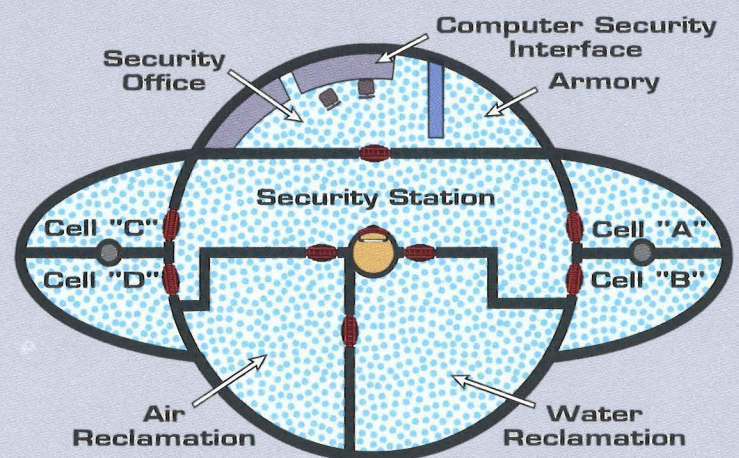

BETA NOSTROV — Class A Spaceport

Key in Chapter 3

100 FEET

GATEWAY Class B Sp

20 FEET

GATEWAY STATION Class B Spaceport

20 FEET

COMMAND BRIDGE

MEDICAL BAY

Food Preparation Area

GALLEY

CARGO DECK

OFFICER'S DECK

CREW'S DECK

SECURITY DECK

ENGINEERING DECK