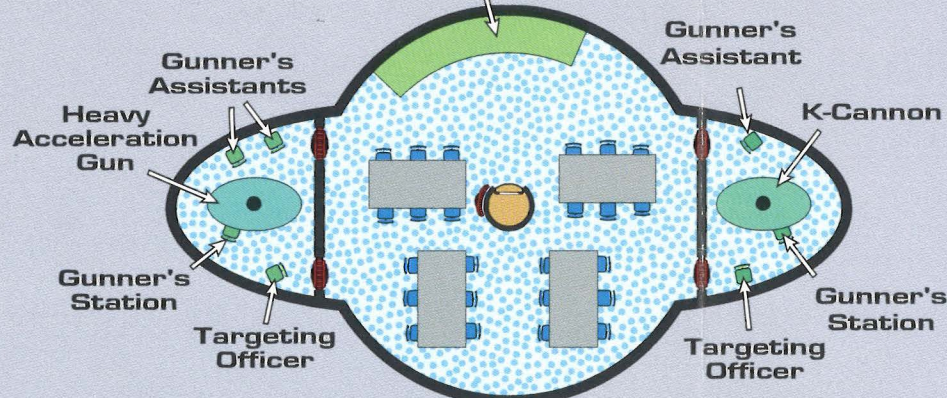

ARDALA'S ORBITAL BASE

5 FEET

LITTLE DECK

BIG DECK

DEAD MAN'S WHARF

10 FEET

HOTEL APOLLO Security Floor Plan

5 FEET

HOTEL APOLLO Security Floor Plan

MEDIUM CRUISER

HOTEL SPACE	THELMA'S RESTAURANT	BUNNY'S PERSONAL DEFENSE	A LITTLE MISUNDERSTANDING	JED'S ROCKET REPAIR
K	L	M	N	O
LIFE SUPPORT	REACTOR ROOM	WHERE YA' ARE CHART SHOP	HIMEY'S STORAGE	RAM EXECUTIVE SUITE

BETA NOSTROV — Class A Spaceport

Key in Chapter 3

100 FEET

GATEWAY Class B Sp

20 FEET

GATEWAY STATION Class B Spaceport

20 FEET

COMMAND BRIDGE

MEDICAL BAY

Food Preparation Area

GALLEY

CARGO DECK

OFFICER'S DECK

CREW'S DECK

SECURITY DECK

ENGINEERING DECK