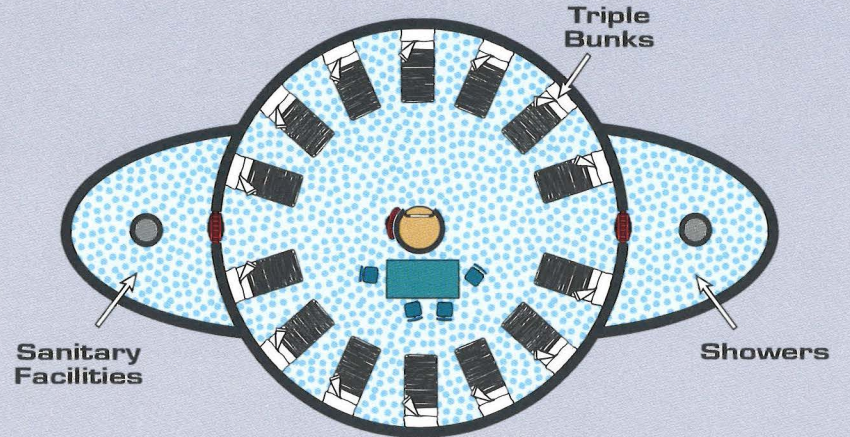

HOTEL APOLLO Security Floor Plan

MEDIUM CRUISER

HOTEL SPACE	THELMA'S RESTAURANT	BUNNY'S PERSONAL DEFENSE	A LITTLE MISUNDERSTANDING	JED'S ROCKET REPAIR
K	L	M	N	O
LIFE SUPPORT	REACTOR ROOM	WHERE YA' ARE CHART SHOP	HIMEY'S STORAGE	RAM EXECUTIVE SUITE

BETA NOSTROV — Class A Spaceport

Key in Chapter 3

100 FEET

GATEWAY Class B Sp

20 FEET

GATEWAY STATION Class B Spaceport

20 FEET

COMMAND BRIDGE

MEDICAL BAY

Food Preparation Area

GALLEY

CARGO DECK

OFFICER'S DECK

CREW'S DECK

SECURITY DECK

ENGINEERING DECK