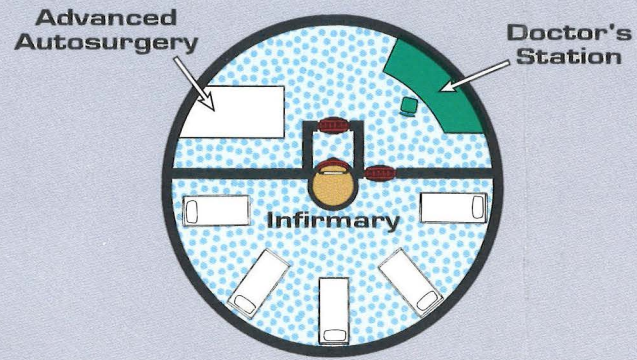

HOTEL APOLLO Security Floor Plan

MEDIUM CRUISER

HOTEL SPACE	THELMA'S RESTAURANT	BUNNY'S PERSONAL DEFENSE	A LITTLE MISUNDERSTANDING	JED'S ROCKET REPAIR
K	L	M	N	O
LIFE SUPPORT	REACTOR ROOM	WHERE YA' ARE CHART SHOP	HIMEY'S STORAGE	RAM EXECUTIVE SUITE

BETA NOSTROV — Class A Spaceport

Key in Chapter 3

100 FEET

GATEWAY Class B Sp

20 FEET

GATEWAY STATION Class B Spaceport

20 FEET

COMMAND BRIDGE

MEDICAL BAY

Food Preparation Area

GALLEY

CARGO DECK

OFFICER'S DECK

CREW'S DECK

SECURITY DECK

ENGINEERING DECK