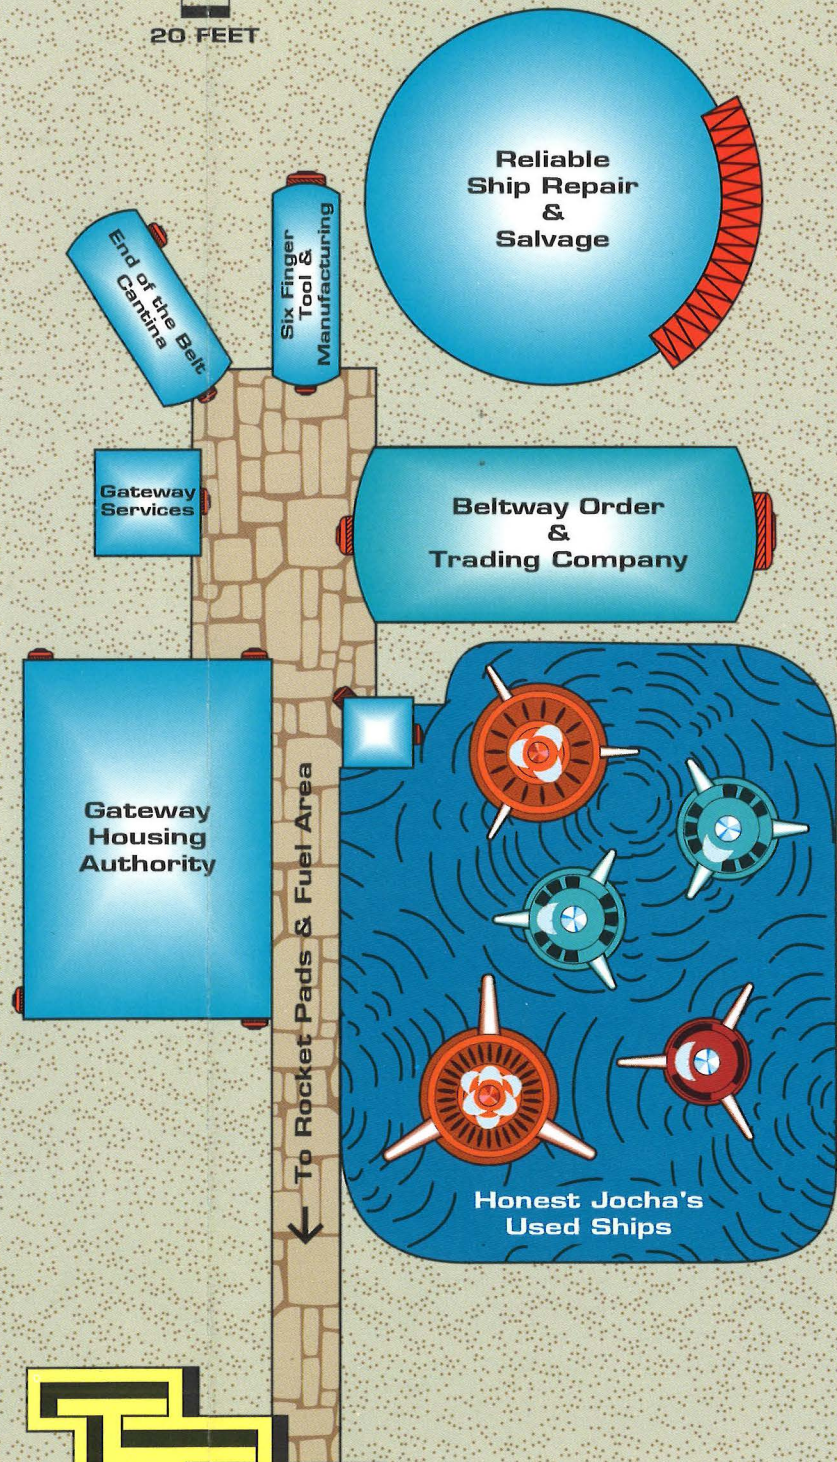

ARDALA'S ORBITAL BASE

5 FEET

LITTLE DECK

BIG DECK

DEAD MAN'S WHARF

10 FEET

HOTEL APOLLO Security Floor Plan

5 FEET

HOTEL APOLLO Security Floor Plan

MEDIUM CRUISER

HOTEL SPACE	THELMA'S RESTAURANT	BUNNY'S PERSONAL DEFENSE	A LITTLE MISUNDERSTANDING	JED'S ROCKET REPAIR
K	L	M	N	O
LIFE SUPPORT	REACTOR ROOM	WHERE YA' ARE CHART SHOP	HIMEY'S STORAGE	RAM EXECUTIVE SUITE

BETA NOSTROV — Class A Spaceport

Key in Chapter 3

100 FEET

GATEWAY Class B Sp

20 FEET

GATEWAY STATION Class B Spaceport

20 FEET

COMMAND BRIDGE

MEDICAL BAY

Food Preparation Area

GALLEY

CARGO DECK

OFFICER'S DECK

CREW'S DECK

SECURITY DECK

ENGINEERING DECK