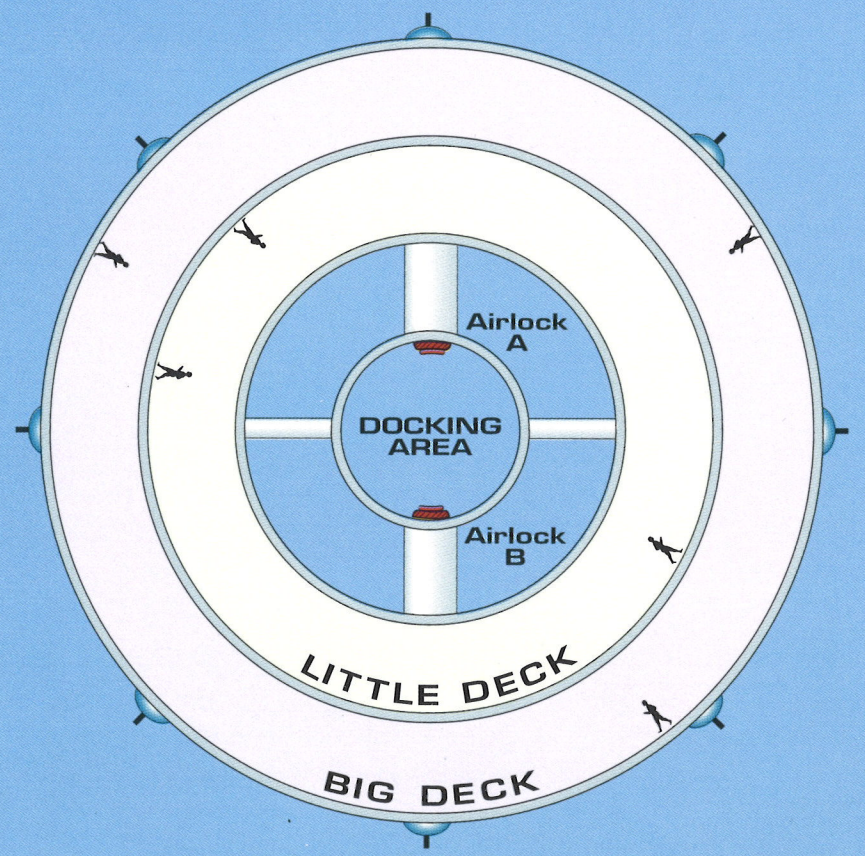

ARDALA'S ORBITAL BASE

5 FEET

LITTLE DECK

BIG DECK

DEAD MAN'S WHARF

10 FEET

HOTEL APOLLO Security Floor Plan

5 FEET

HOTEL APOLLO Security Floor Plan

MEDIUM CRUISER

HOTEL SPACE	THELMA'S RESTAURANT	BUNNY'S PERSONAL DEFENSE	A LITTLE MISUNDERSTANDING	JED'S ROCKET REPAIR
K	L	M	N	O
LIFE SUPPORT	REACTOR ROOM	WHERE YA' ARE CHART SHOP	HIMEY'S STORAGE	RAM EXECUTIVE SUITE

BETA NOSTROV — Class A Spaceport

Key in Chapter 3

100 FEET

GATEWAY Class B Sp

20 FEET

GATEWAY STATION Class B Spaceport

20 FEET

COMMAND BRIDGE

MEDICAL BAY

Food Preparation Area

GALLEY

CARGO DECK

OFFICER'S DECK

CREW'S DECK

SECURITY DECK

ENGINEERING DECK