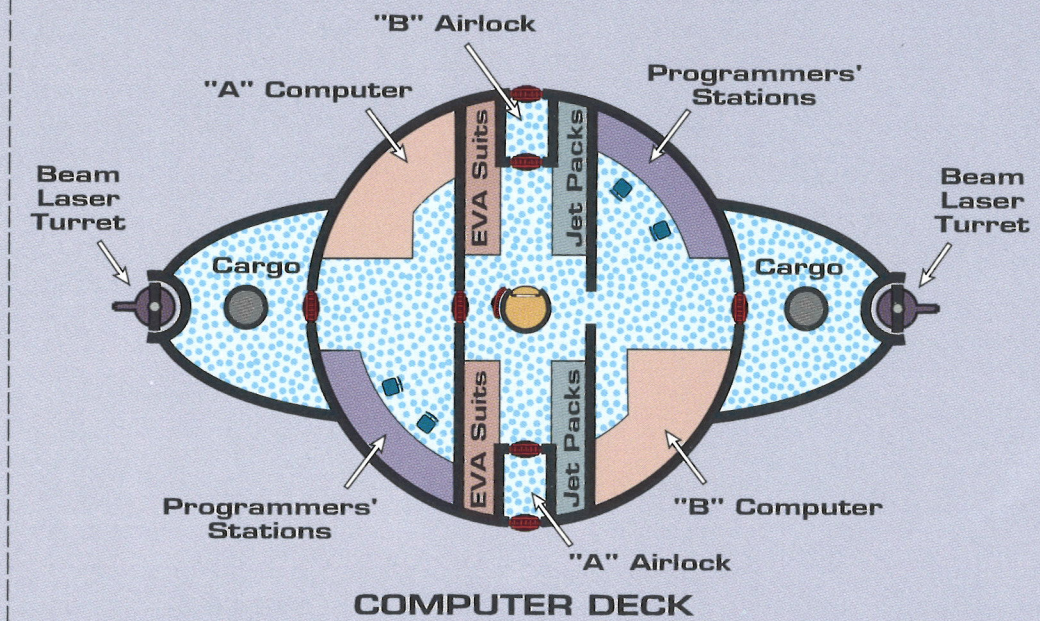

ARDALA'S ORBITAL BASE

5 FEET

LITTLE DECK

BIG DECK

DEAD MAN'S WHARF

10 FEET

HOTEL APOLLO Security Floor Plan

5 FEET

HOTEL APOLLO Security Floor Plan

MEDIUM CRUISER

HOTEL SPACE	THELMA'S RESTAURANT	BUNNY'S PERSONAL DEFENSE	A LITTLE MISUNDERSTANDING	JED'S ROCKET REPAIR
K	L	M	N	O
LIFE SUPPORT	REACTOR ROOM	WHERE YA' ARE CHART SHOP	HIMEY'S STORAGE	RAM EXECUTIVE SUITE

BETA NOSTROV — Class A Spaceport

Key in Chapter 3

100 FEET

GATEWAY Class B Sp

20 FEET

GATEWAY STATION Class B Spaceport

20 FEET

COMMAND BRIDGE

MEDICAL BAY

Food Preparation Area

GALLEY

CARGO DECK

OFFICER'S DECK

CREW'S DECK

SECURITY DECK

ENGINEERING DECK