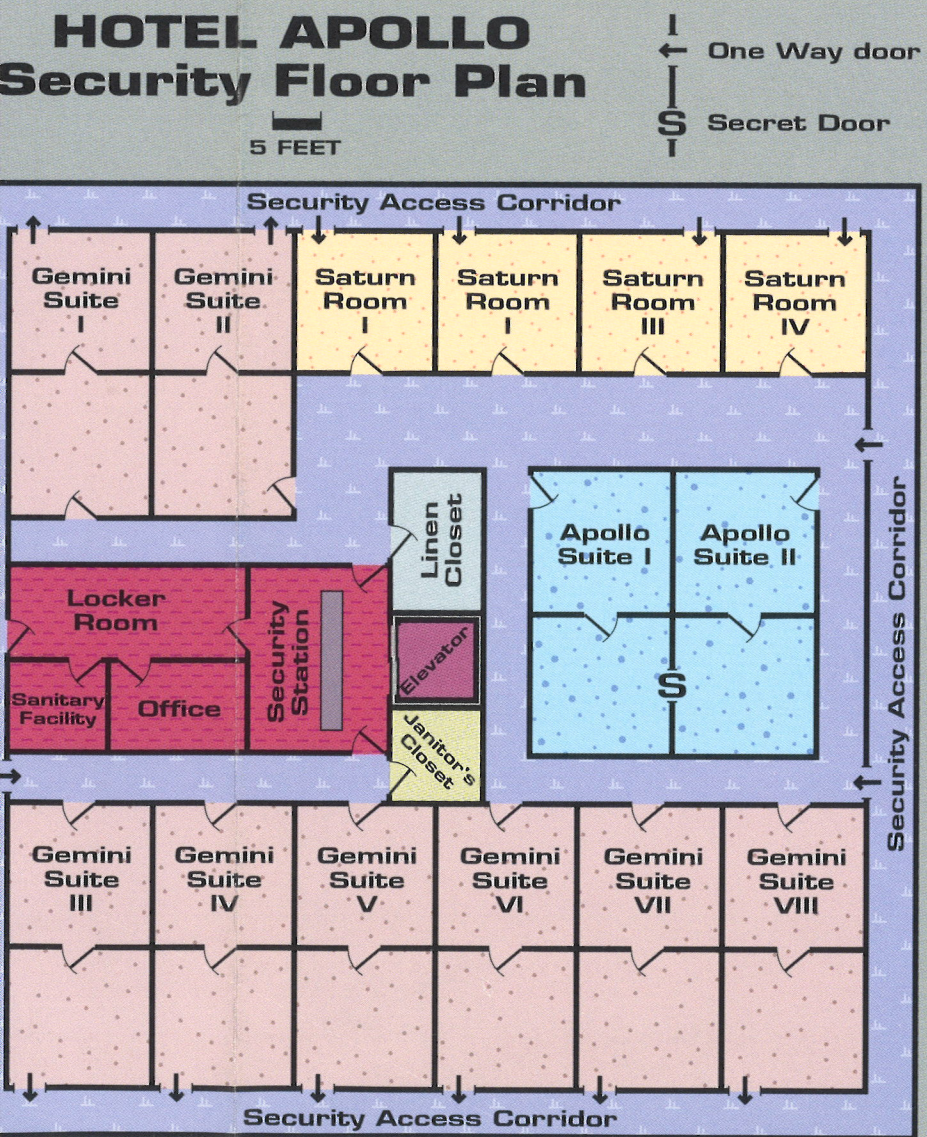

ARDALA'S ORBITAL BASE

5 FEET

LITTLE DECK

BIG DECK

DEAD MAN'S WHARF

10 FEET

HOTEL APOLLO Security Floor Plan

5 FEET

HOTEL APOLLO Security Floor Plan

MEDIUM CRUISER

HOTEL SPACE	THELMA'S RESTAURANT	BUNNY'S PERSONAL DEFENSE	A LITTLE MISUNDERSTANDING	JED'S ROCKET REPAIR
K	L	M	N	O
LIFE SUPPORT	REACTOR ROOM	WHERE YA' ARE CHART SHOP	HIMEY'S STORAGE	RAM EXECUTIVE SUITE

BETA NOSTROV — Class A Spaceport

Key in Chapter 3

100 FEET

GATEWAY Class B Sp

20 FEET

GATEWAY STATION Class B Spaceport

20 FEET

COMMAND BRIDGE