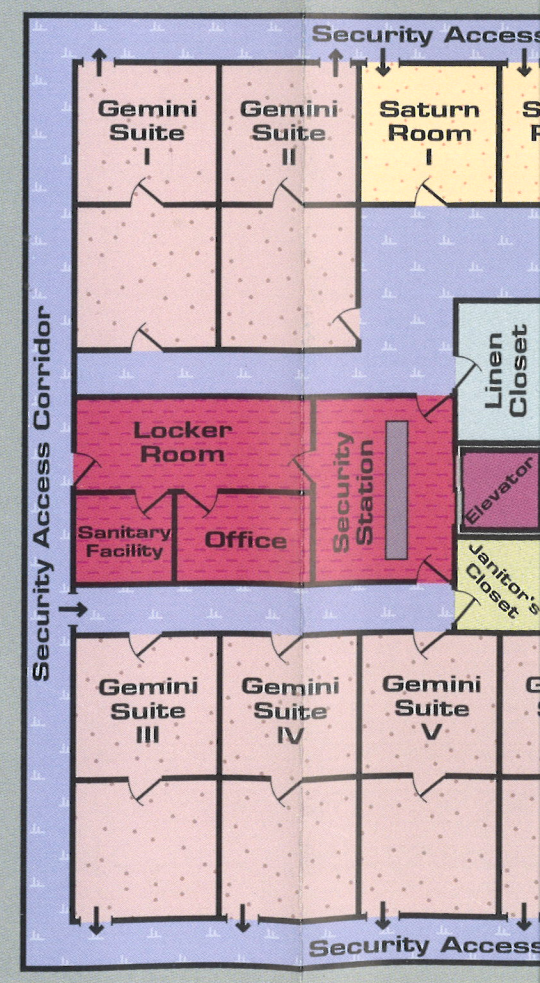

ARDALA'S ORBITAL BASE

5 FEET

LITTLE DECK

BIG DECK

DEAD MAN'S WHARF

10 FEET

HOTEL APOLLO Security Floor Plan

5 FEET

HOTEL APOLLO Security Floor Plan

MEDIUM CRUISER

HOTEL SPACE	THELMA'S RESTAURANT	BUNNY'S PERSONAL DEFENSE	A LITTLE MISUNDERSTANDING	JED'S ROCKET REPAIR
K	L	M	N	O
LIFE SUPPORT	REACTOR ROOM	WHERE YA' ARE CHART SHOP	HIMEY'S STORAGE	RAM EXECUTIVE SUITE

BETA NOSTROV — Class A Spaceport

Key in Chapter 3

100 FEET

GATEWAY Class B Sp

20 FEET

GATEWAY STATION Class B Spaceport

20 FEET

COMMAND BRIDGE