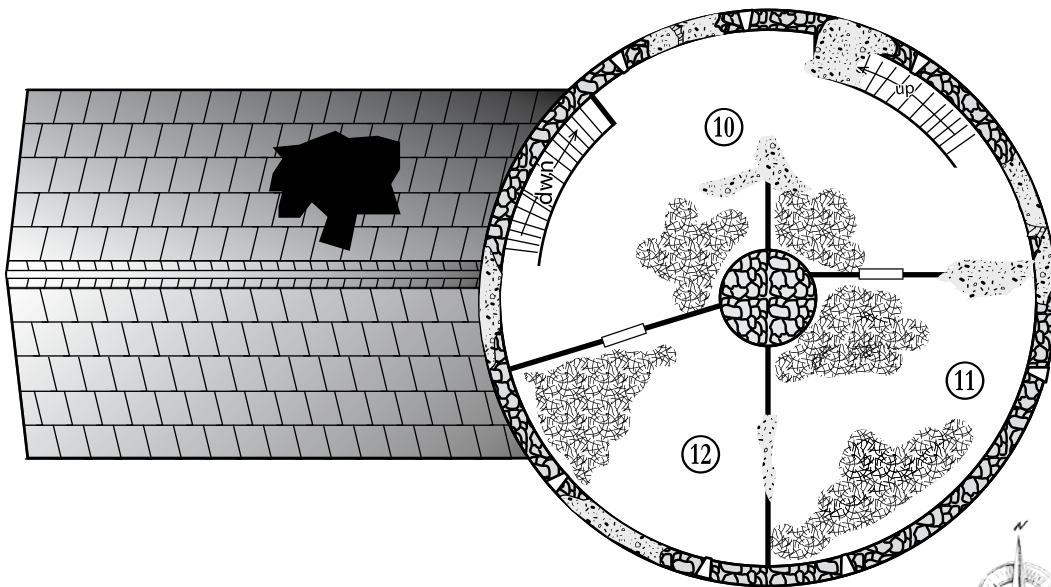

WITCHES OF HAGSWALLOW
HARPY TOWER ~ SECOND LEVEL

SCALE  = 5 FT.

WITCHES OF HAGSWALLOW
HARPY TOWER ~ THIRD LEVEL

SCALE  = 5 FT.

WITCHES OF HAGSWALLOW
 HARPY TOWER ~ CELLAR LEVEL

SCALE  = 5 FT.

WITCHES OF HAGSWALLOW
 TEMPLE OF VYRKOLAS - 3ND LEVEL

SCALE  = 5 FT.