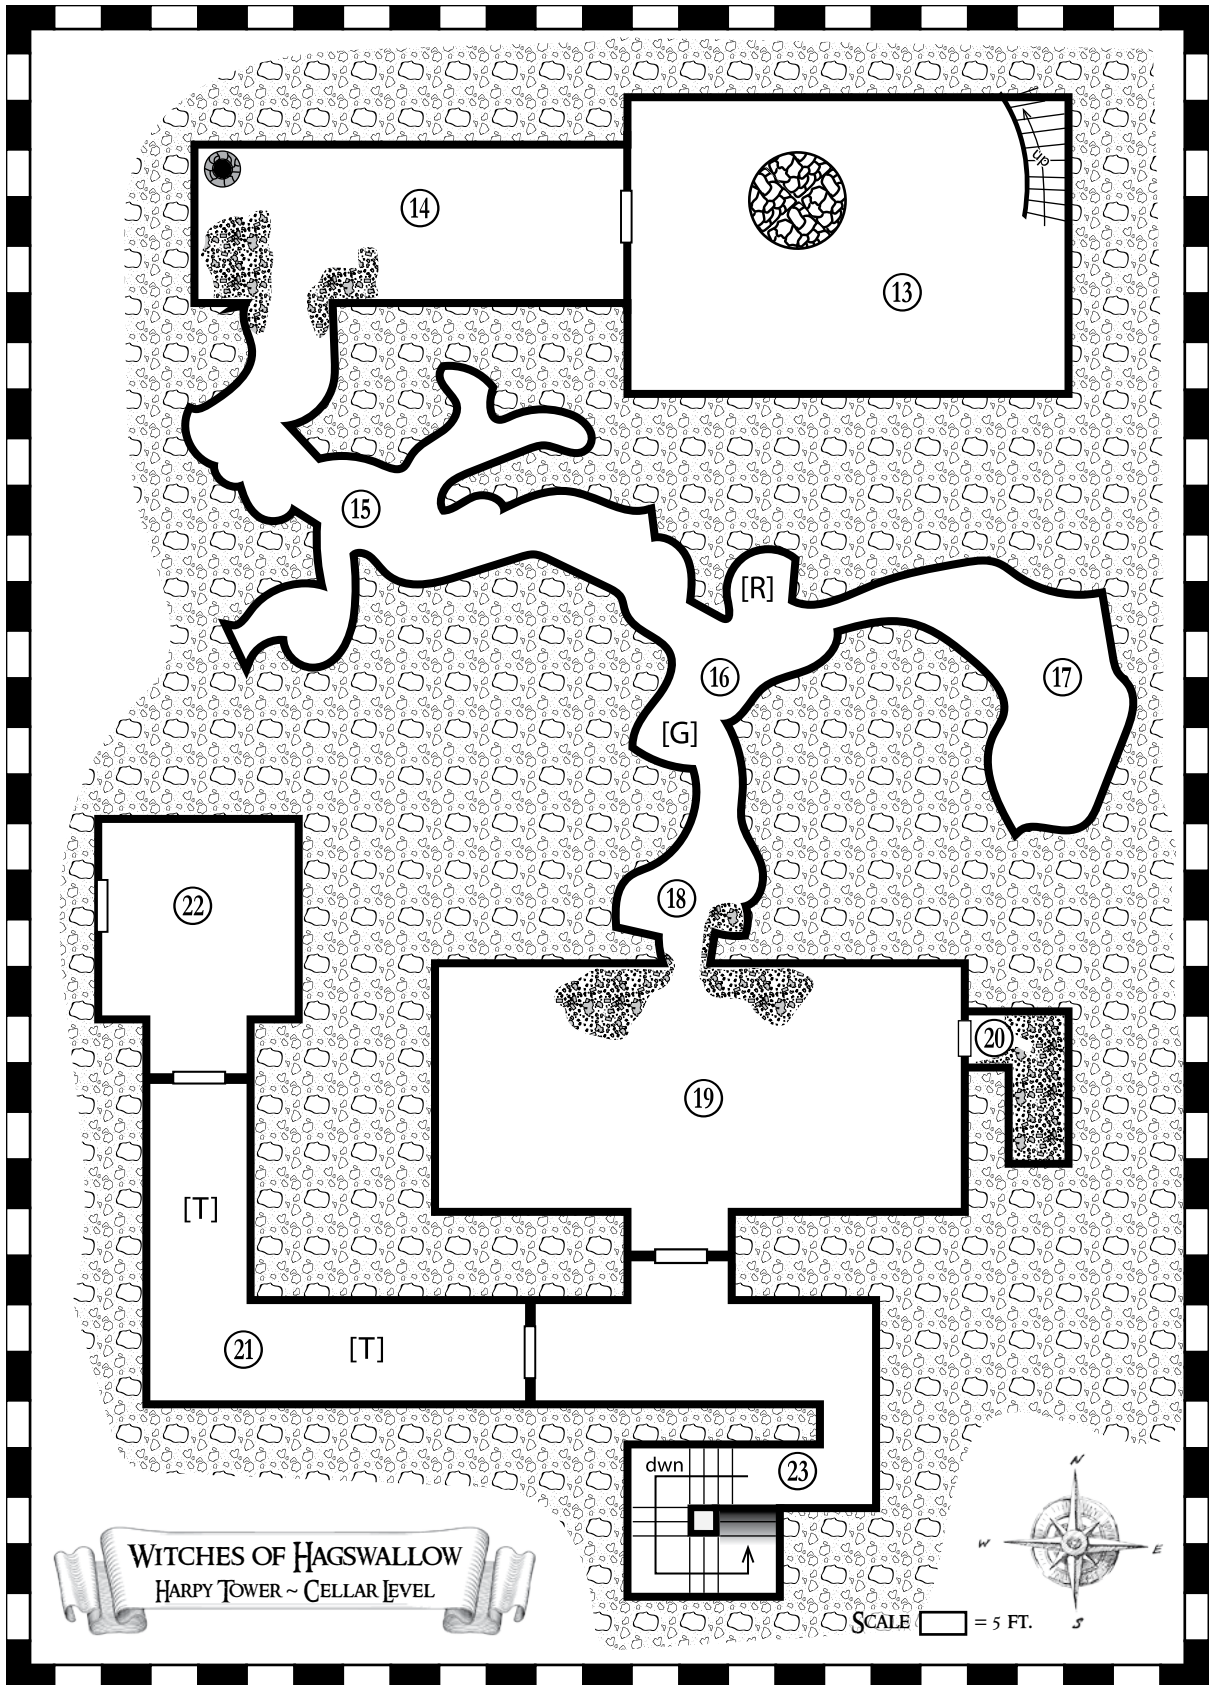

WITCHES OF HAGSWALLOW
HARPY TOWER ~ SECOND LEVEL

SCALE  = 5 FT.

WITCHES OF HAGSWALLOW
HARPY TOWER ~ THIRD LEVEL

SCALE  = 5 FT.

WITCHES OF HAGSWALLOW
 HARPY TOWER ~ CELLAR LEVEL

SCALE  = 5 FT.

WITCHES OF HAGSWALLOW
 TEMPLE OF VYRKOLAS - 3ND LEVEL

SCALE  = 5 FT.