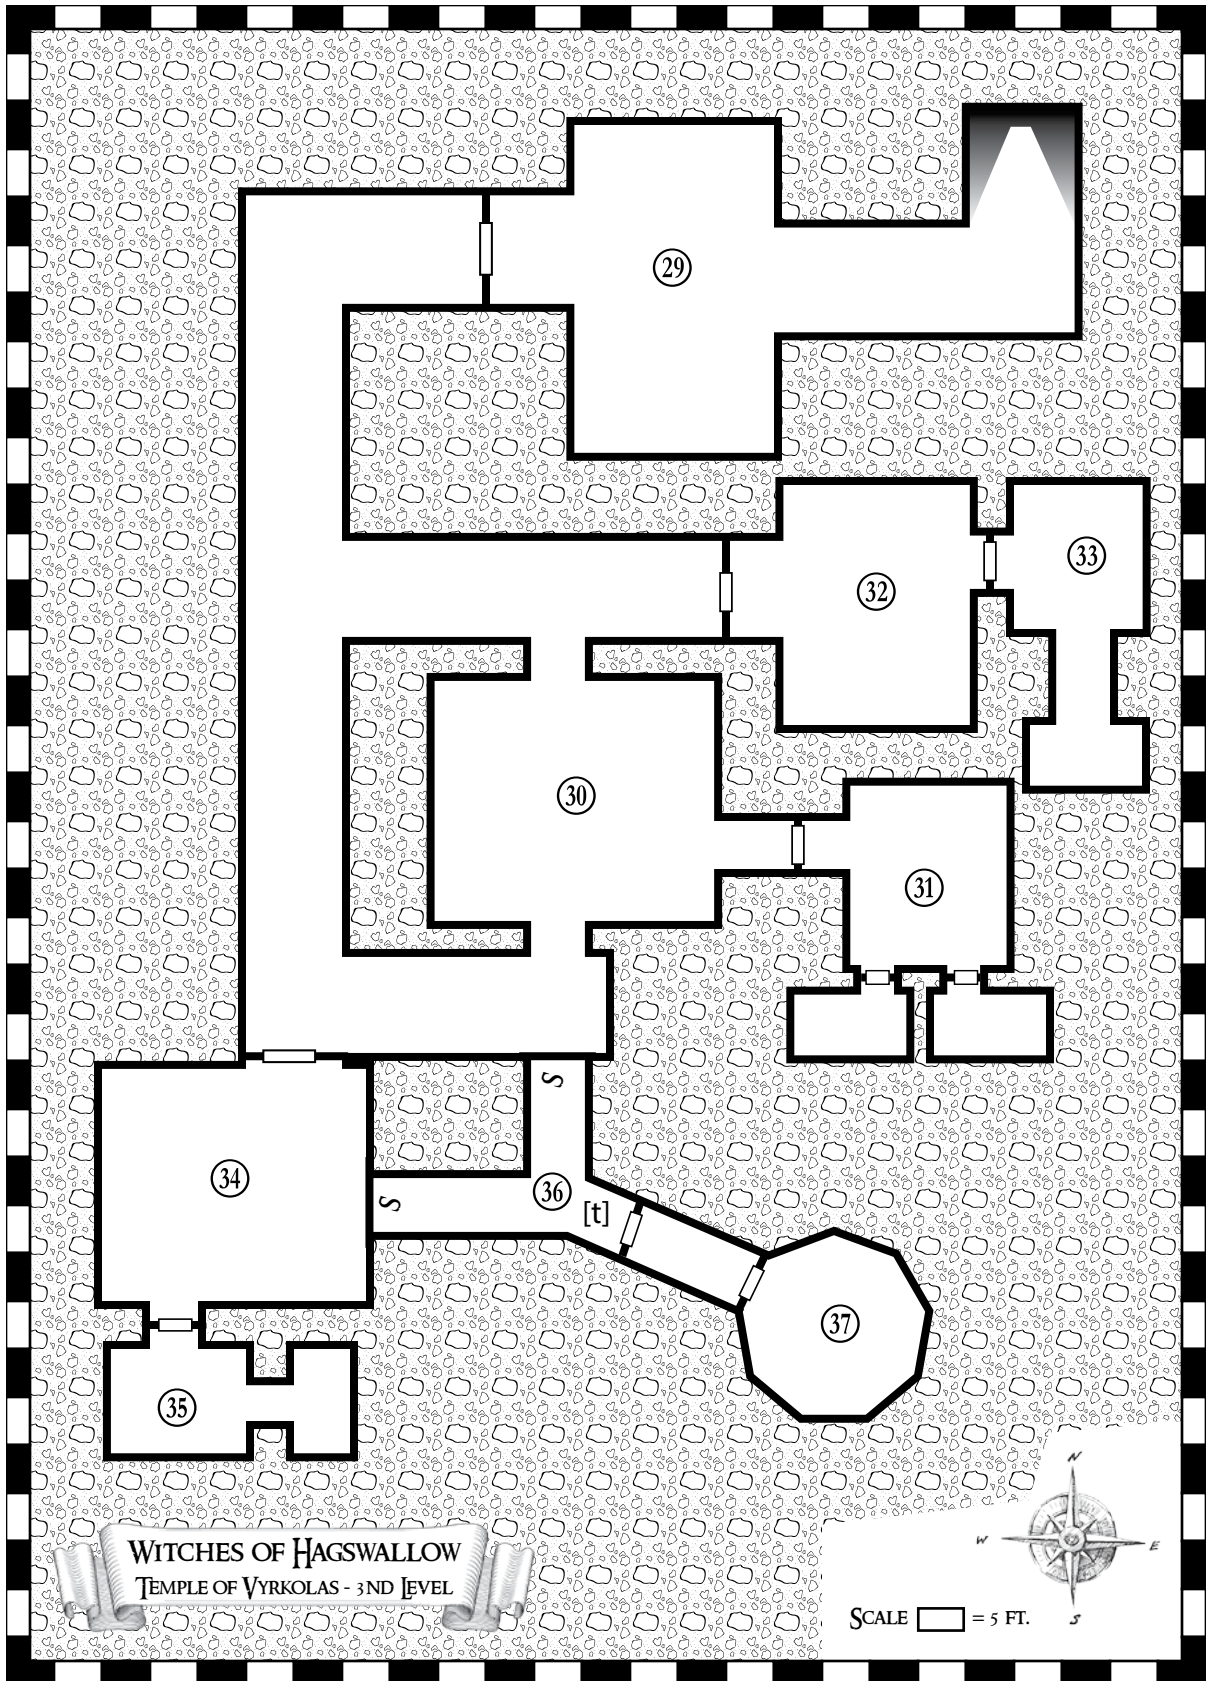

WITCHES OF HAGSWALLOW
HARPY TOWER ~ SECOND LEVEL

SCALE  = 5 FT.

WITCHES OF HAGSWALLOW
HARPY TOWER ~ THIRD LEVEL

SCALE  = 5 FT.

WITCHES OF HAGSWALLOW
 HARPY TOWER ~ CELLAR LEVEL

SCALE  = 5 FT.

WITCHES OF HAGSWALLOW
 TEMPLE OF VYRKOLAS - 3ND LEVEL

SCALE  = 5 FT.