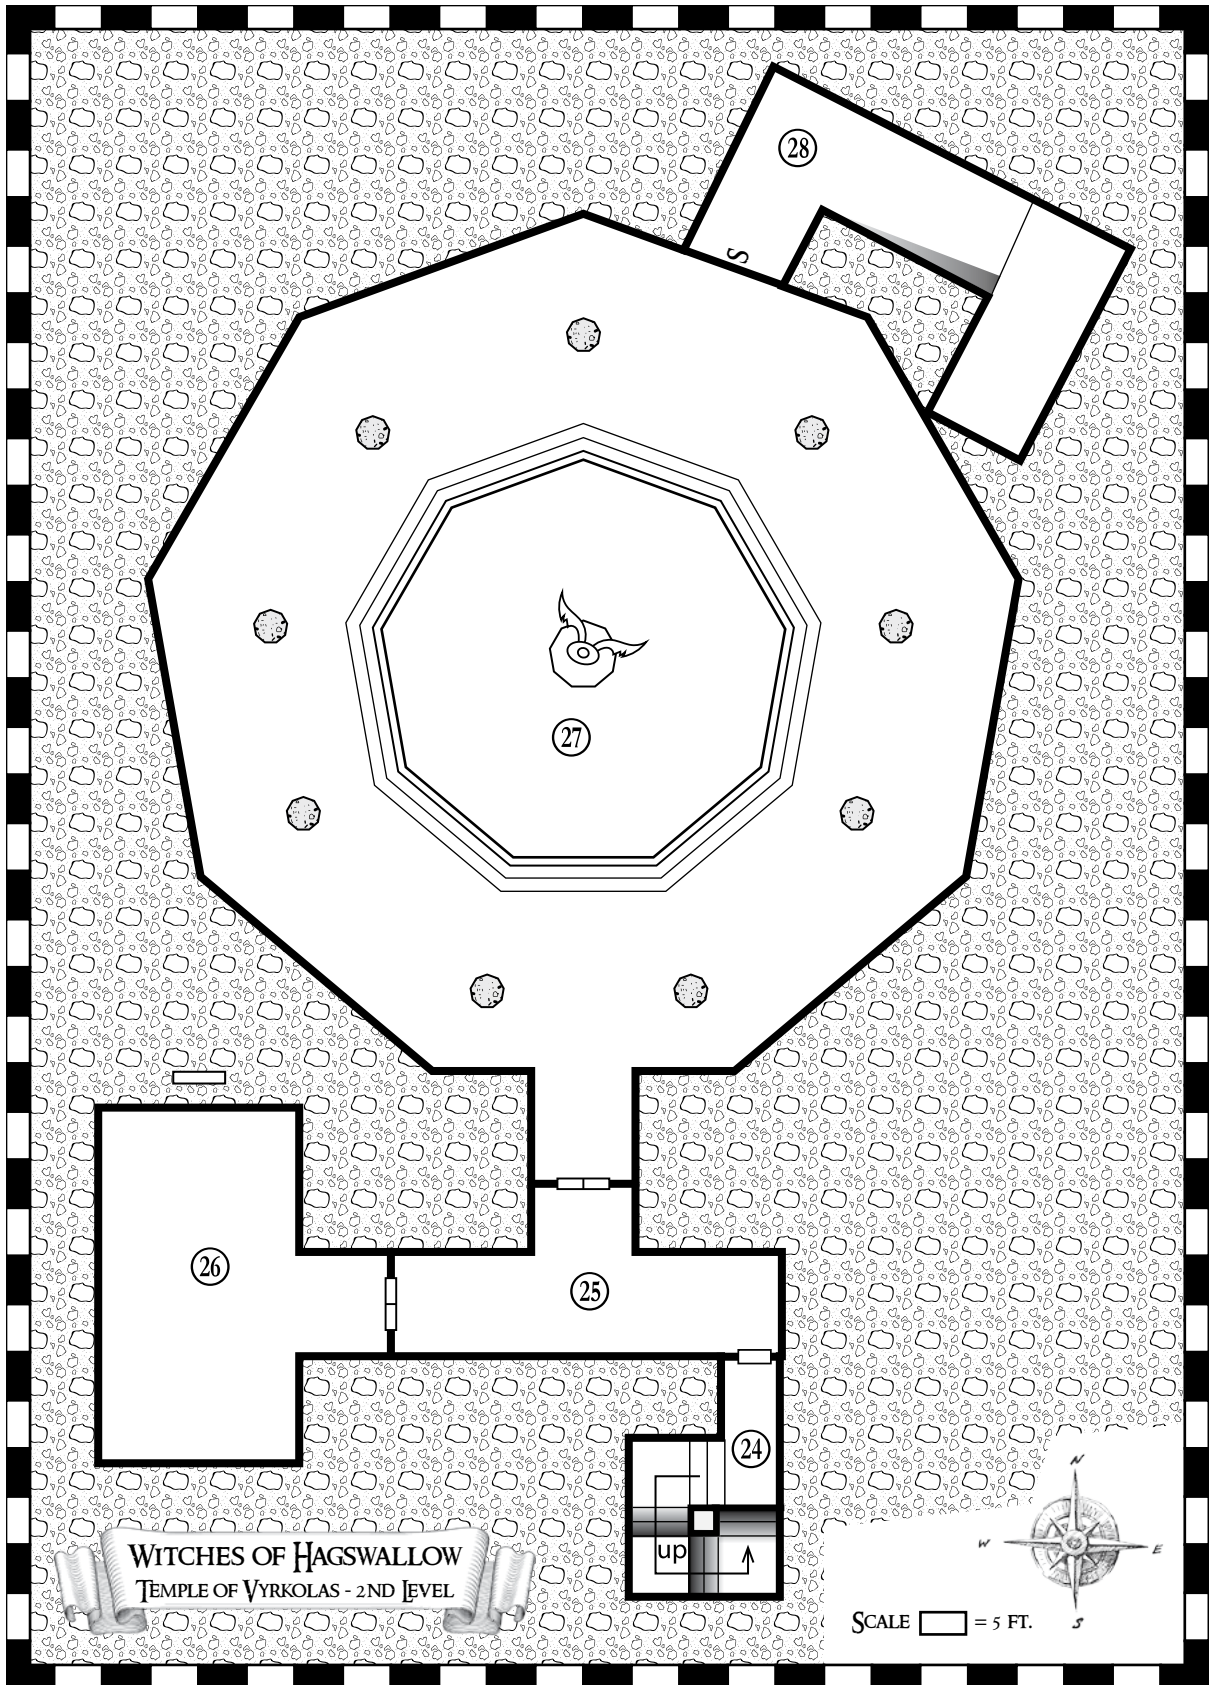

WITCHES OF HAGSWALLOW
HARPY TOWER ~ SECOND LEVEL

SCALE  = 5 FT.

WITCHES OF HAGSWALLOW
HARPY TOWER ~ THIRD LEVEL

SCALE  = 5 FT.

WITCHES OF HAGSWALLOW
 HARPY TOWER ~ CELLAR LEVEL

SCALE  = 5 FT.

WITCHES OF HAGSWALLOW
 TEMPLE OF VYRKOLAS - 3ND LEVEL

SCALE  = 5 FT.