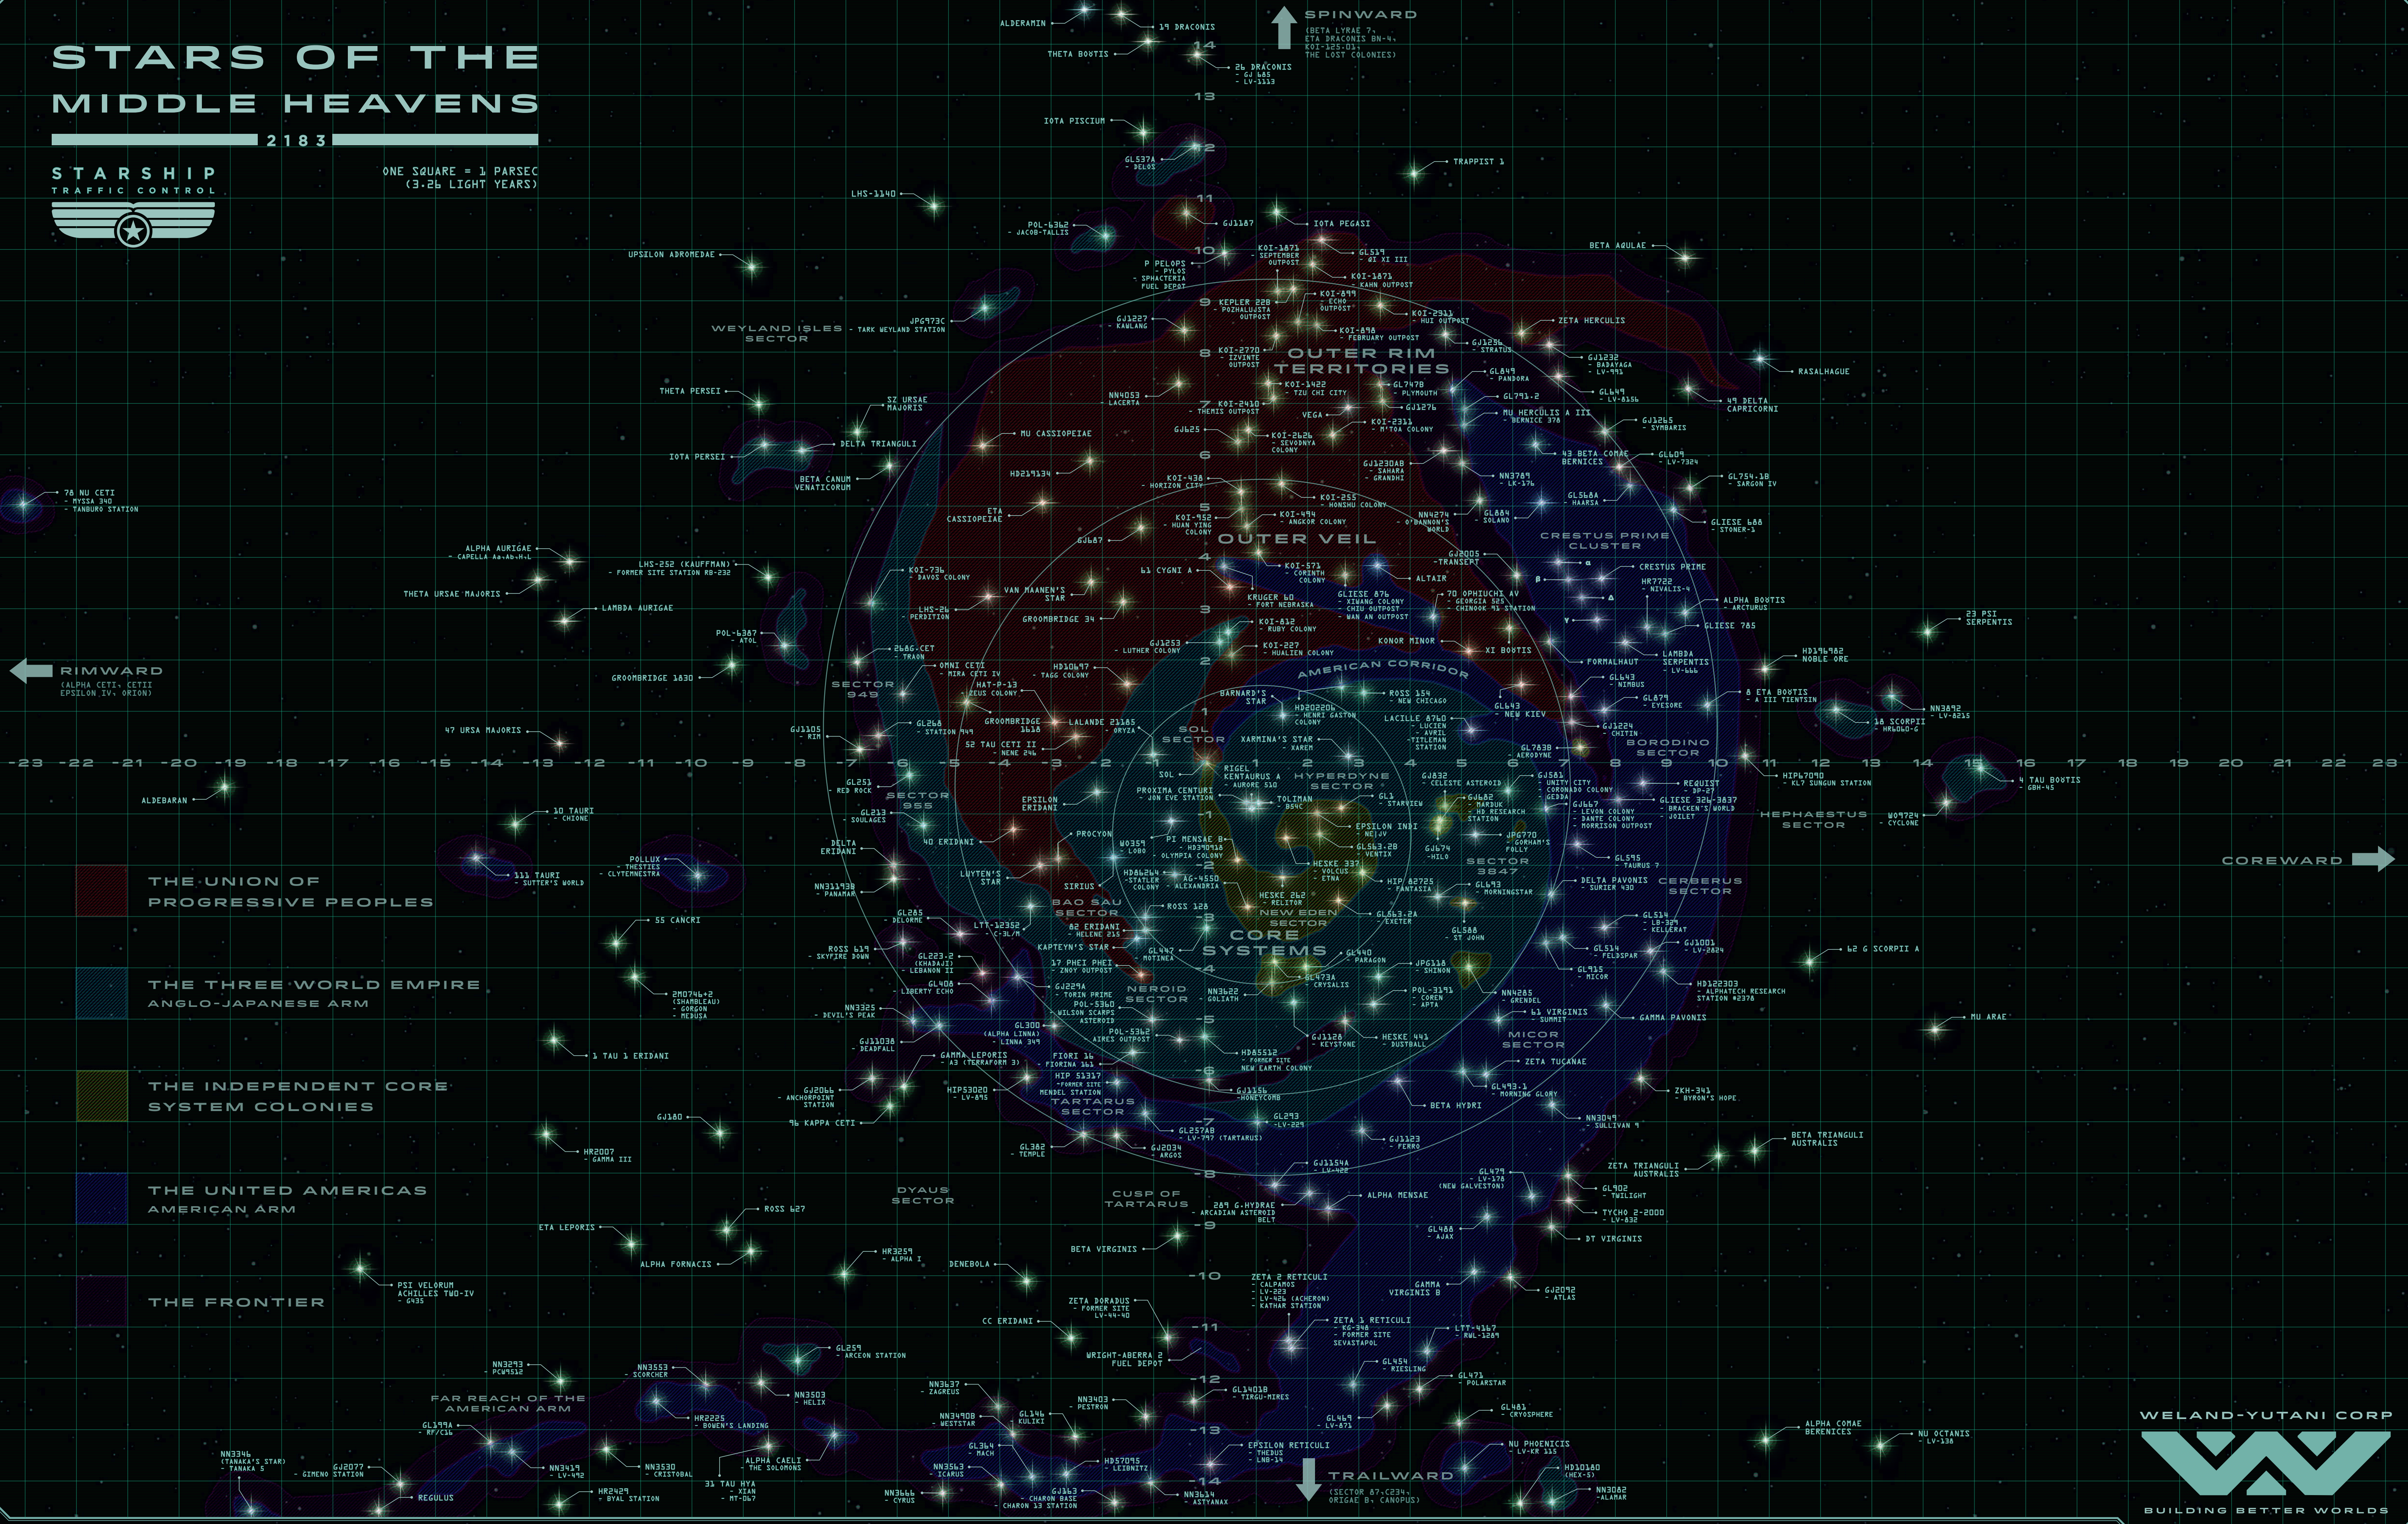

STARS OF THE MIDDLE HEAVENS

2183

ONE SQUARE = 1 PARSEC
(3.26 LIGHT YEARS)

RIMWARD
(ALPHA CENTAURI, CETII, EPSILON IV, ORION)

COREWARD

TRAILWARD
(SECTOR 07-C234, ORIGAE B, CANOPUS)

THE UNION OF PROGRESSIVE PEOPLES

THE THREE WORLD EMPIRE
ANGLO-JAPANESE ARM

THE INDEPENDENT CORE
SYSTEM COLONIES

THE UNITED AMERICAS
AMERICAN ARM

THE FRONTIER

WELAND-YUTANI CORP

BUILDING BETTER WORLDS