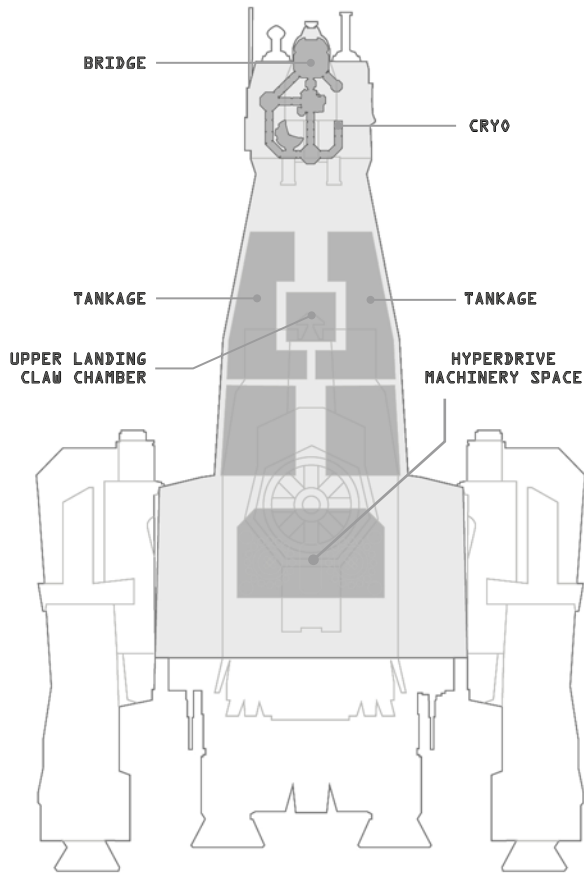

USCSS MONTERO

USCSS MONTERO  
COMMERCIAL FREIGHTER

334m

MONTERO - DECK A

DECK