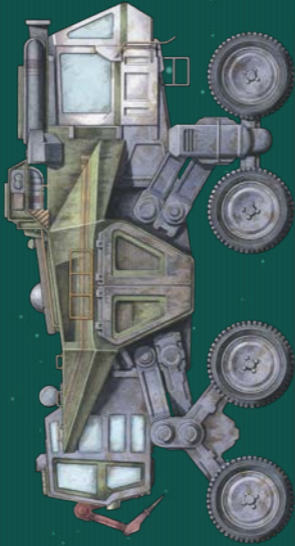

AK-4047 Pulse Assault Rifle

M-5 RPG Launcher

Daihotai Series 8XB Tractor

Armored Personnel Carrier

UD-4L Cheyenne Series VTOL
Tactical Dropship

USCMC M40E Ridgeway
Heavy Tank

UPP Mikoyan-Liu OX Series
6x6 Multi Purpose Vehicle

W6JCIK

CARVALHO

WRIGHT

REESE

MEYERS

JAELL

BOTOS

ECKFORD

DAVYDOVICH

**PERSONAL
AGENDA**

A soldier in a dark, futuristic environment, possibly a space station or industrial facility. The soldier is wearing a helmet and carrying a large, complex weapon. In the upper left, a large, dark, alien creature with a long, pointed snout is visible. The air is filled with falling debris and sparks, suggesting a recent explosion or battle. The scene is lit with a cool, blueish light, with some orange sparks visible in the lower right.

STORY CARD