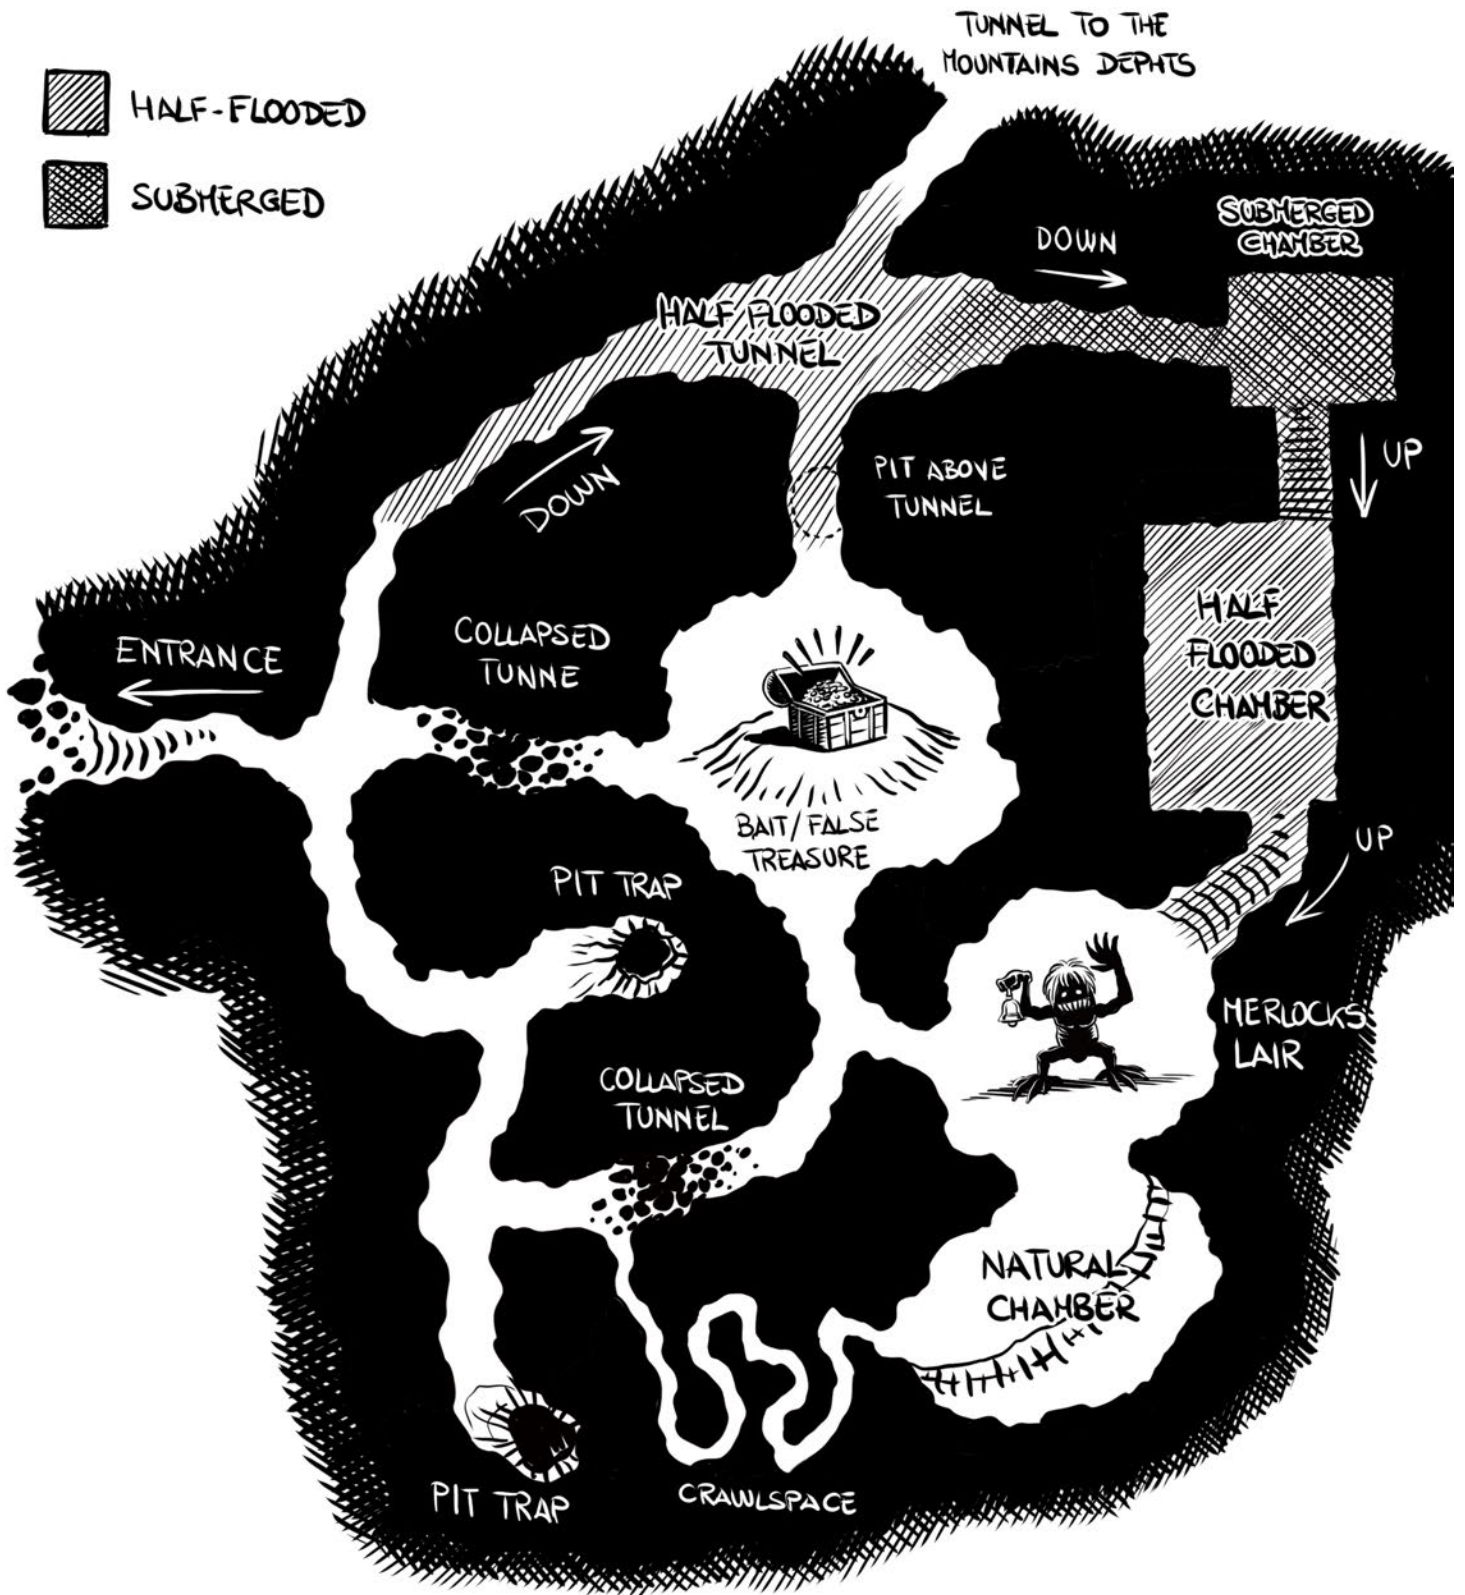

LAYOUT OF MORCANT'S LAIR OUTDOORS

FOREST

old, campfire
(bear trap inside)

pond

waterfall

hidden cave
entrance

stream, towards
the town and lake

FOREST

MORCANT'S LAIR

9. Sleeping Room

4. Chimney

8. Main Room

6. Wolf's Pit

5. Slippery Passage

10. Larder/Treasury

7. Flooded Cave

3. Main Entrance

THE MOUND

MERLOCK'S LAIR

TOKENS

Athelstane

Deidre

Gandrell

Ghoul