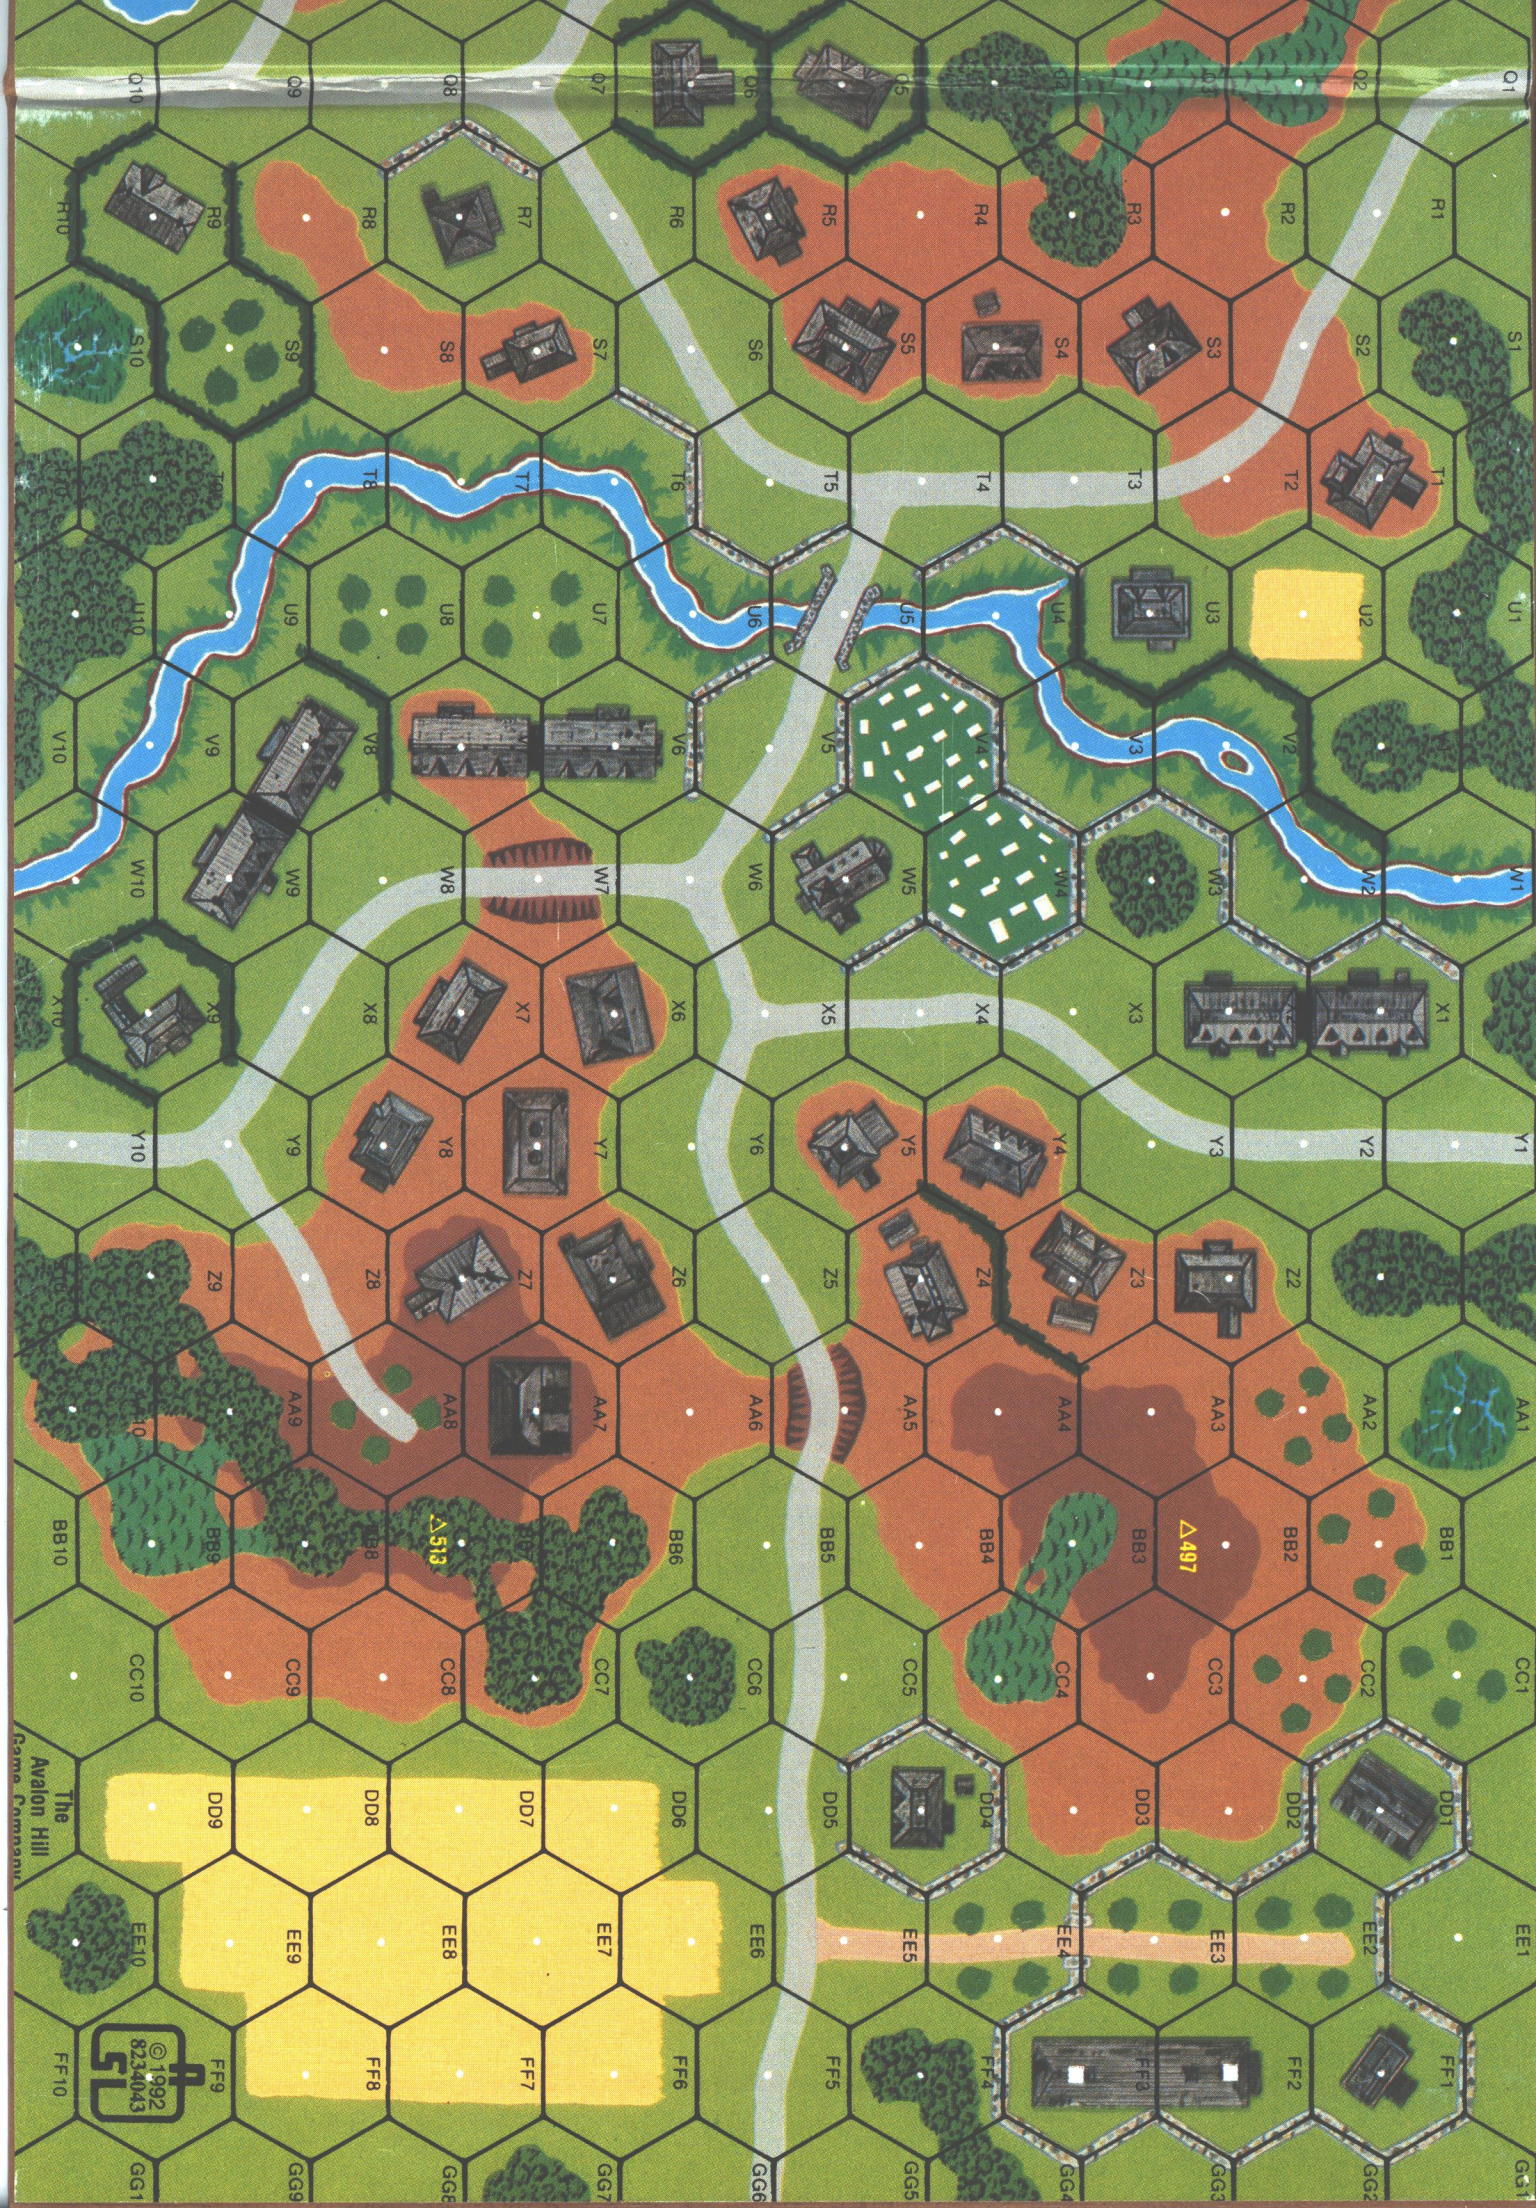

41

520

© 1992
823-4043

The
Avalon Hill
Game Company