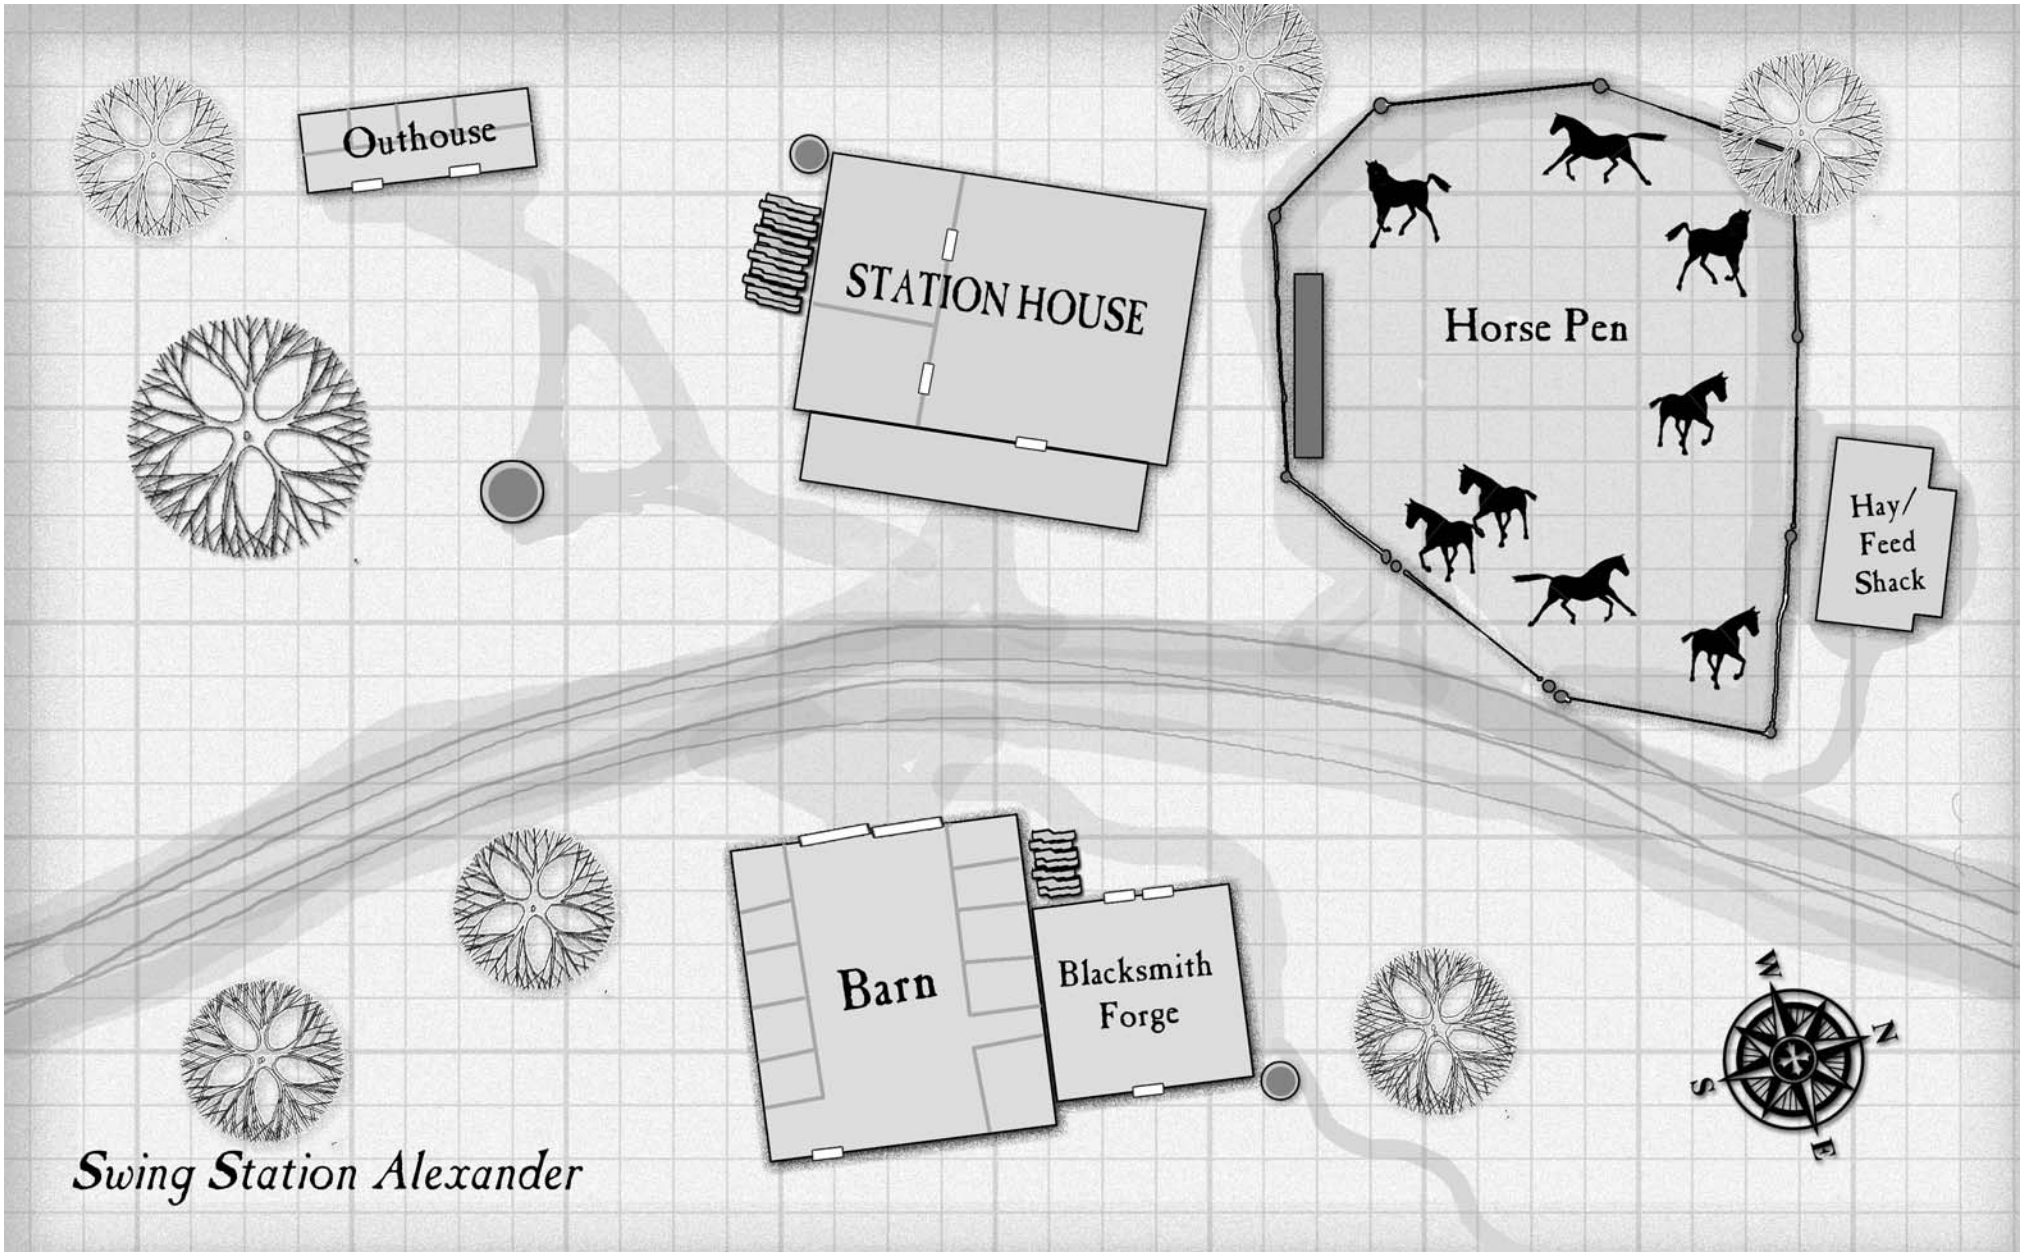

MUSKEEGIE

Animas River

Spanish Trail

LAZARUS

Swing Station
Alexander

Wash

La Plata

Mormon

Flats

a m p

R

Swing Station Alexander