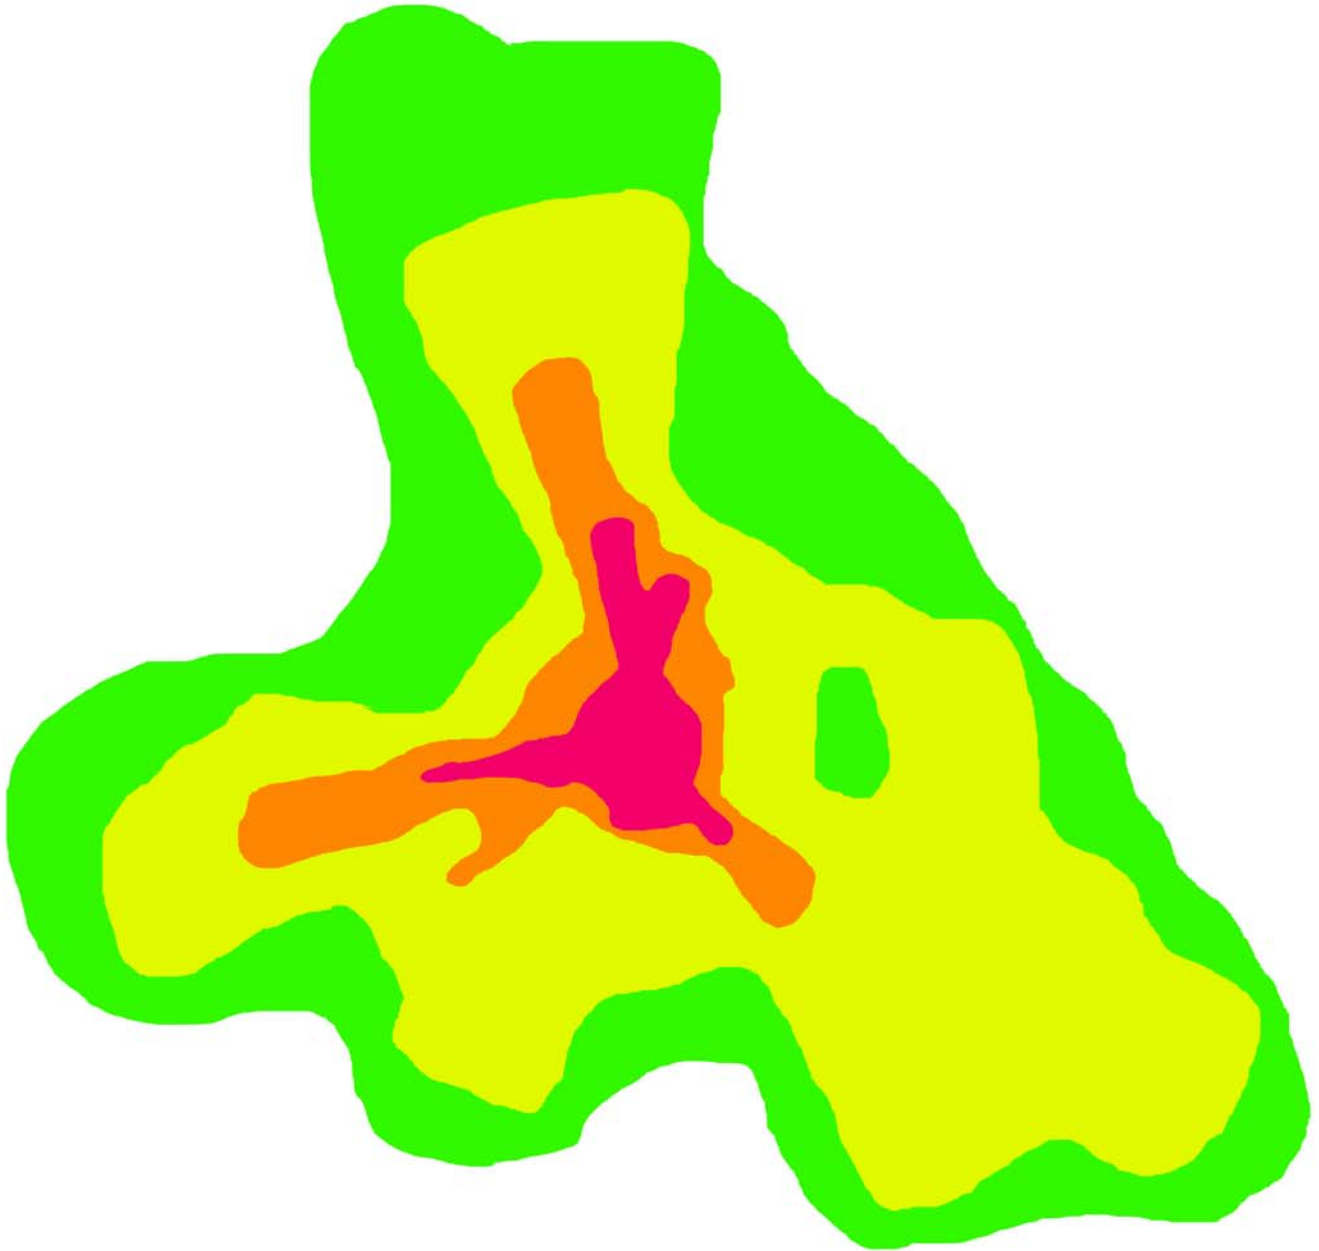

# Prospecting Scatter Chart

Red	Full Yield
Orange	50% Yield
Yellow	25% Yield
Green	Encounter