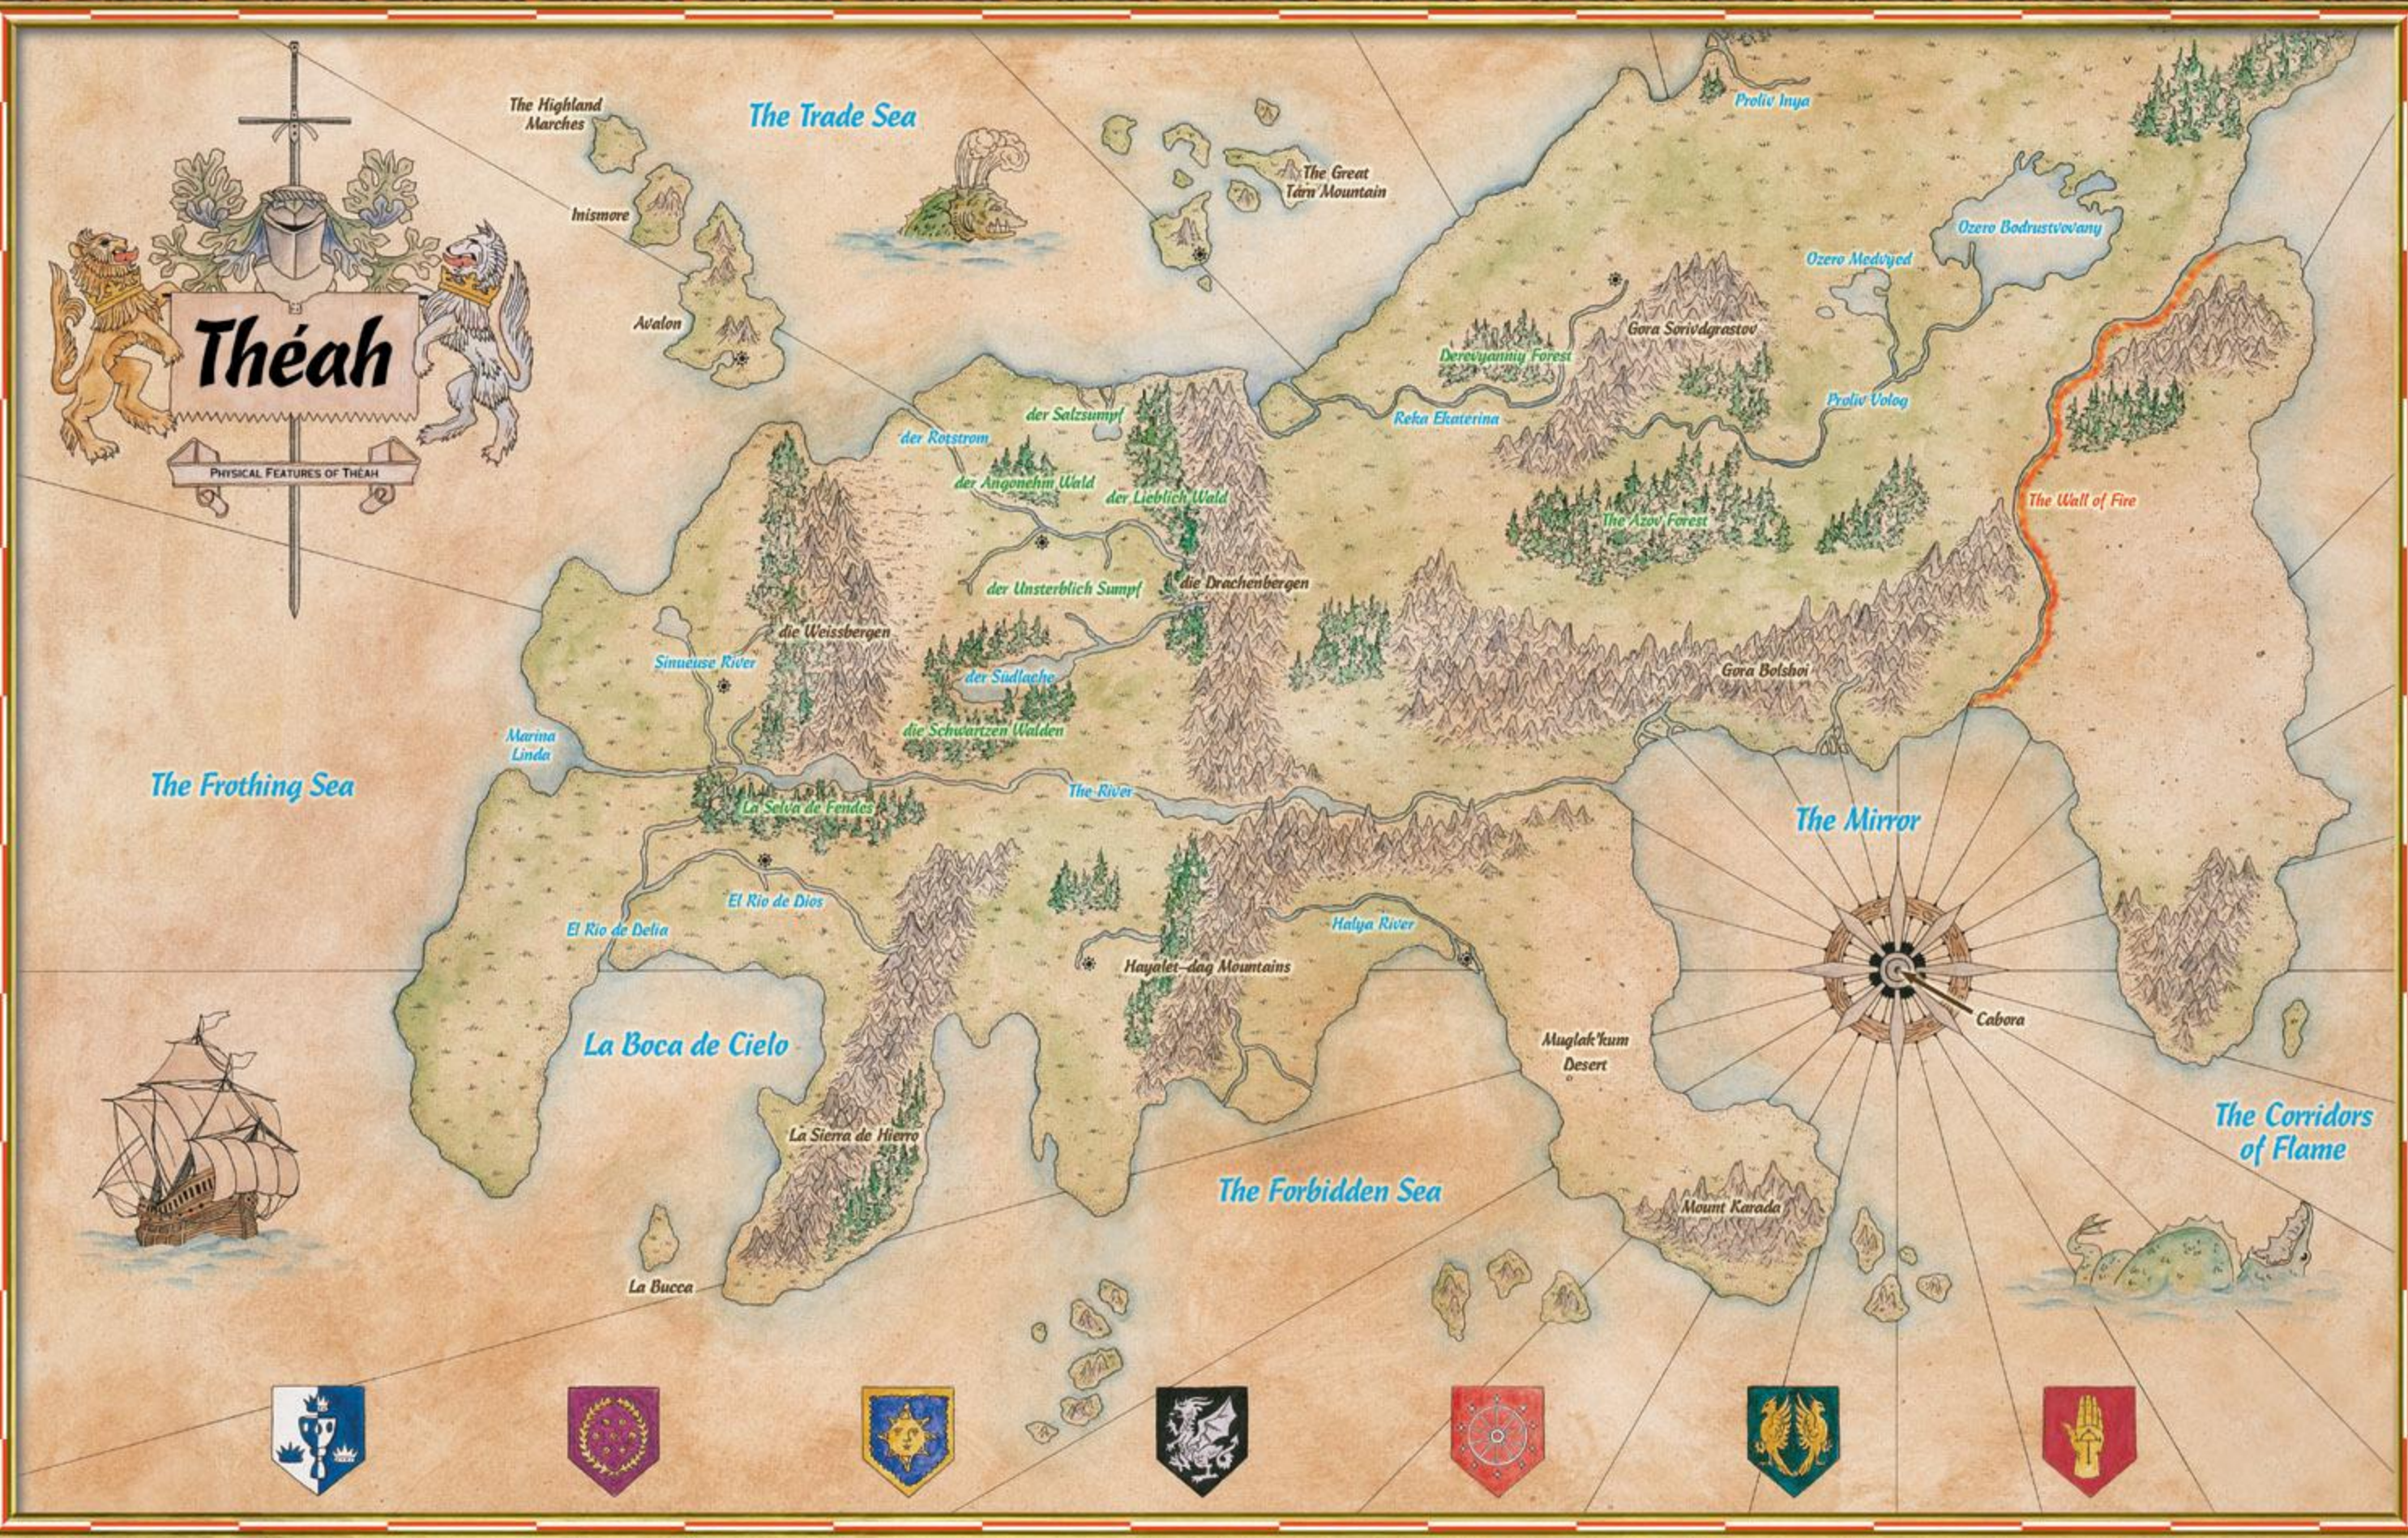

# Théah

PHYSICAL FEATURES OF THÉAH

Vendel / Vestenmannavnjar

Avalon

Théah

POLITICAL MAP OF THEAH

CARLEON

KIRK

PAVLOW

Ussura

Montaigne

FREIBURG

Eisen

CHAROUSE

Cathay

VATICINE CITY

Castille

NUMA

ISKANDAR

Vodacce

Empire of the Crescent Moon