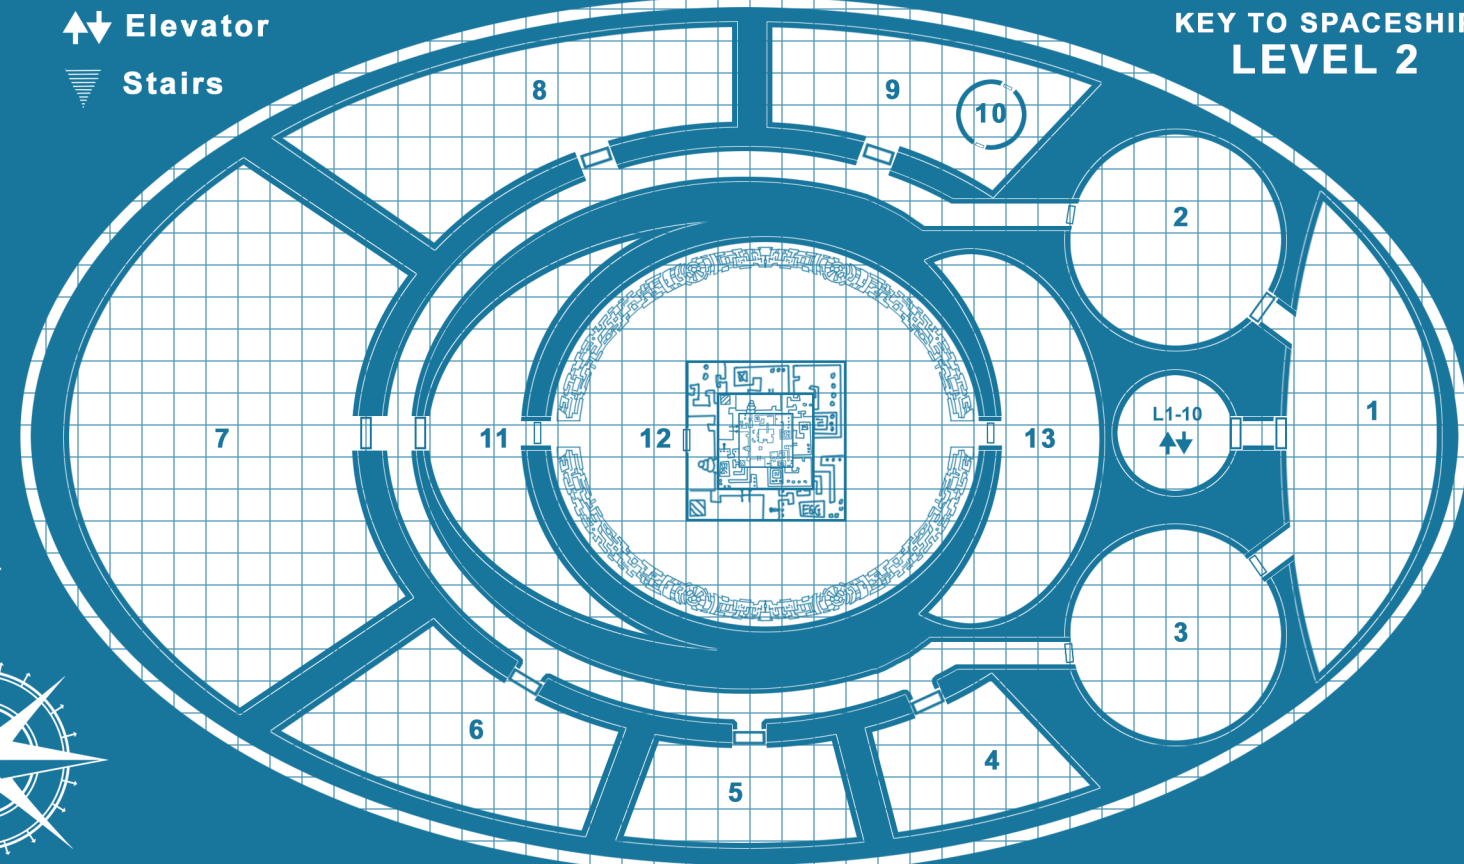

KEY TO THE DUNGEON LEVEL

□ = 10ft. x10ft.

KEY TO SPACESHIP LEVEL 1

LEGEND

- Door
- \$ Secret Door
- ⊗ Pit Trap
- ↕ Elevator
- ▾ Stairs

KEY TO SPACESHIP LEVEL 2

□ = 20ft. x20ft.