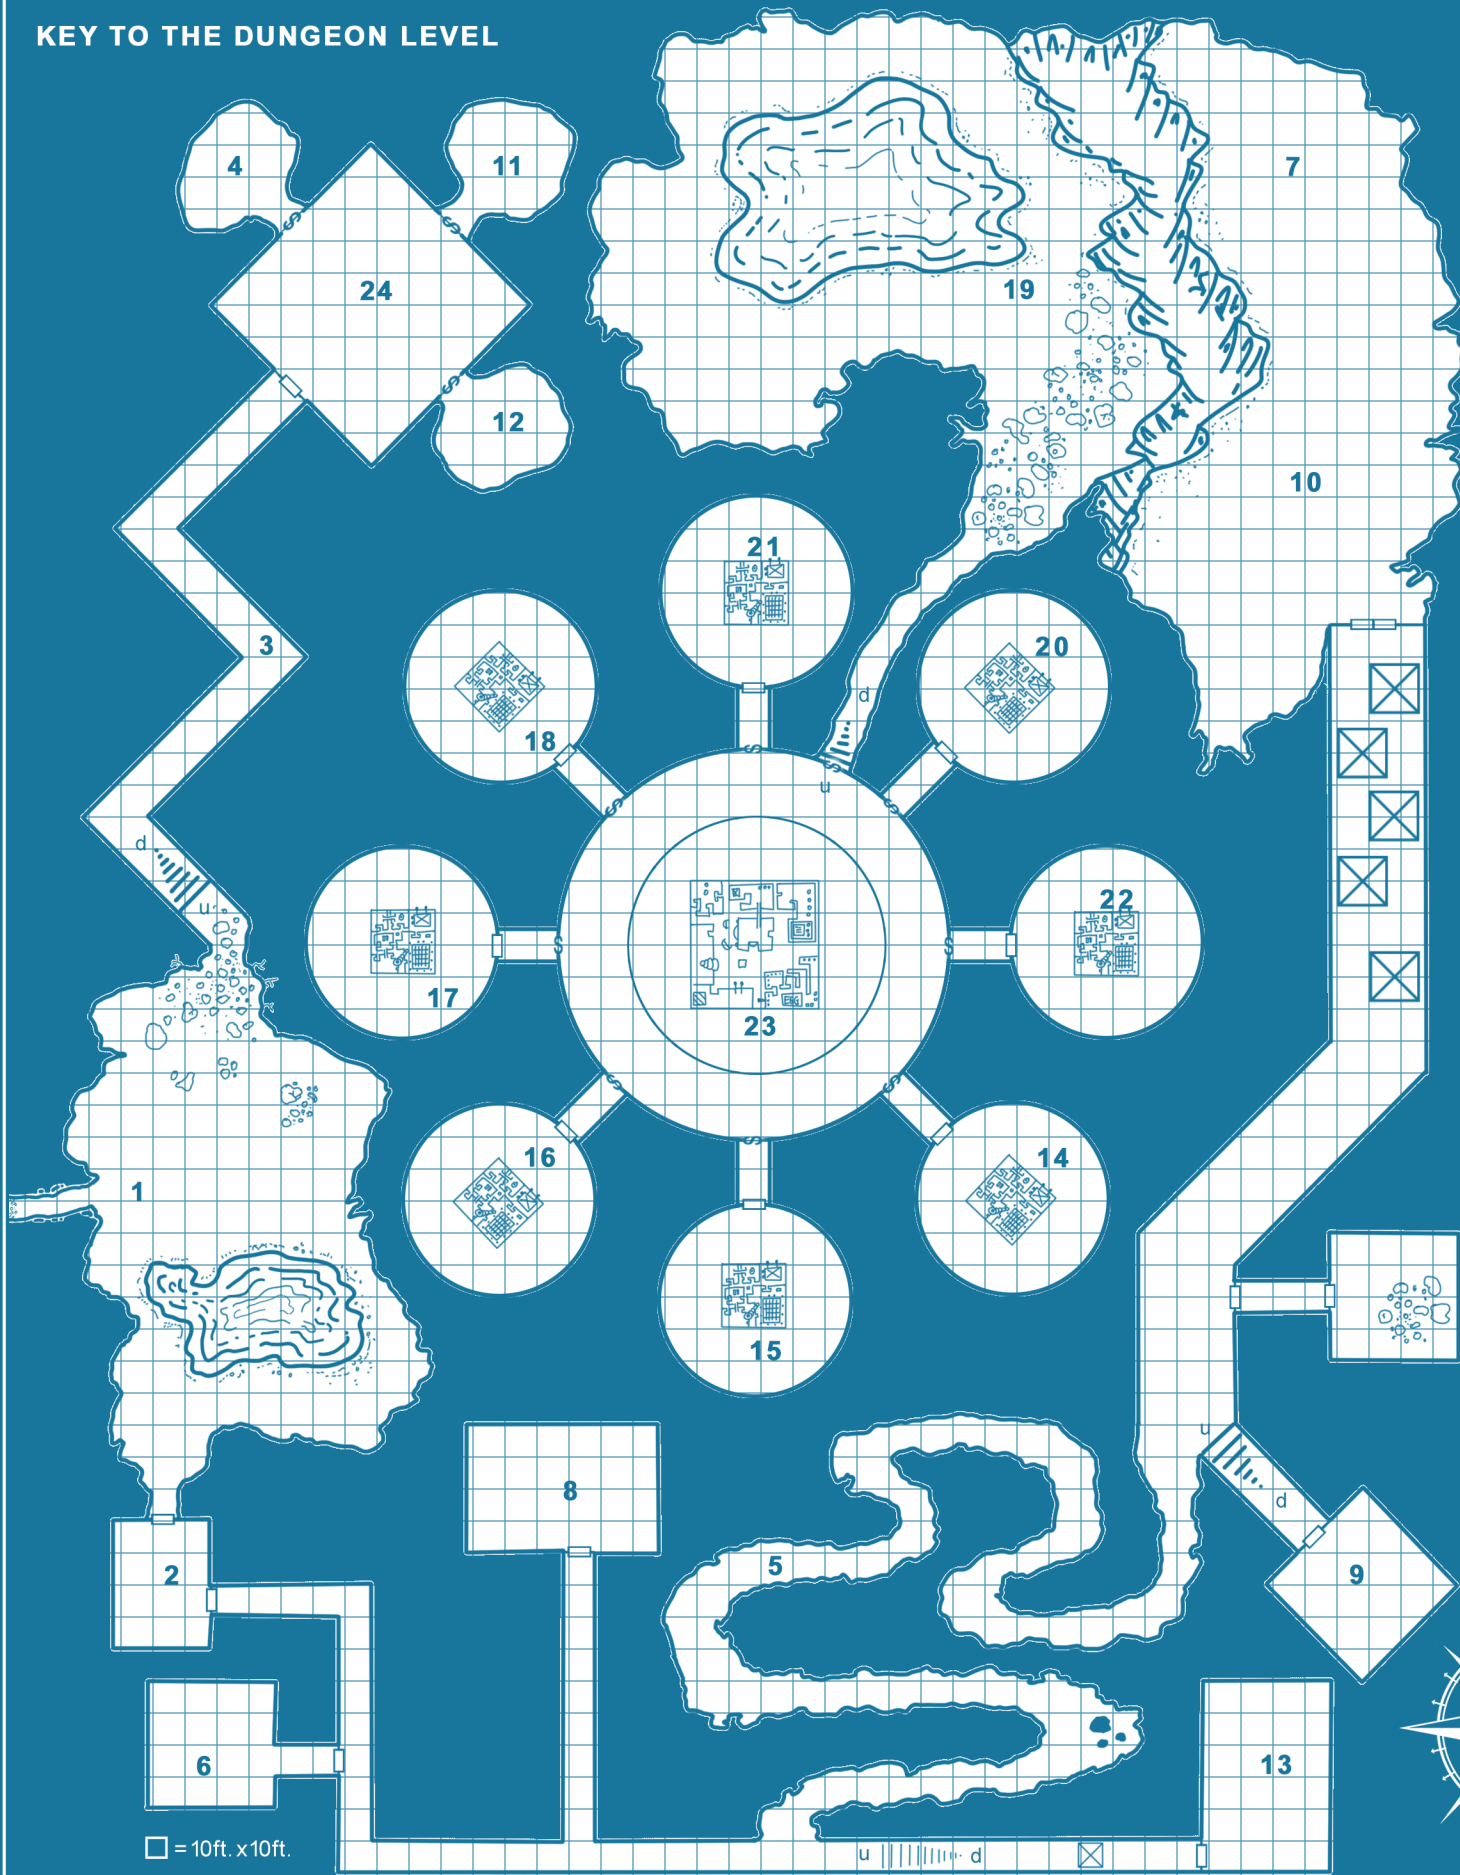

KEY TO THE DUNGEON LEVEL

□ = 10ft. x10ft.

KEY TO SPACESHIP LEVEL 1

LEGEND

- Door
- \$ Secret Door
- ⊗ Pit Trap
- ↕ Elevator
- ▾ Stairs

KEY TO SPACESHIP LEVEL 2

□ = 20ft. x20ft.