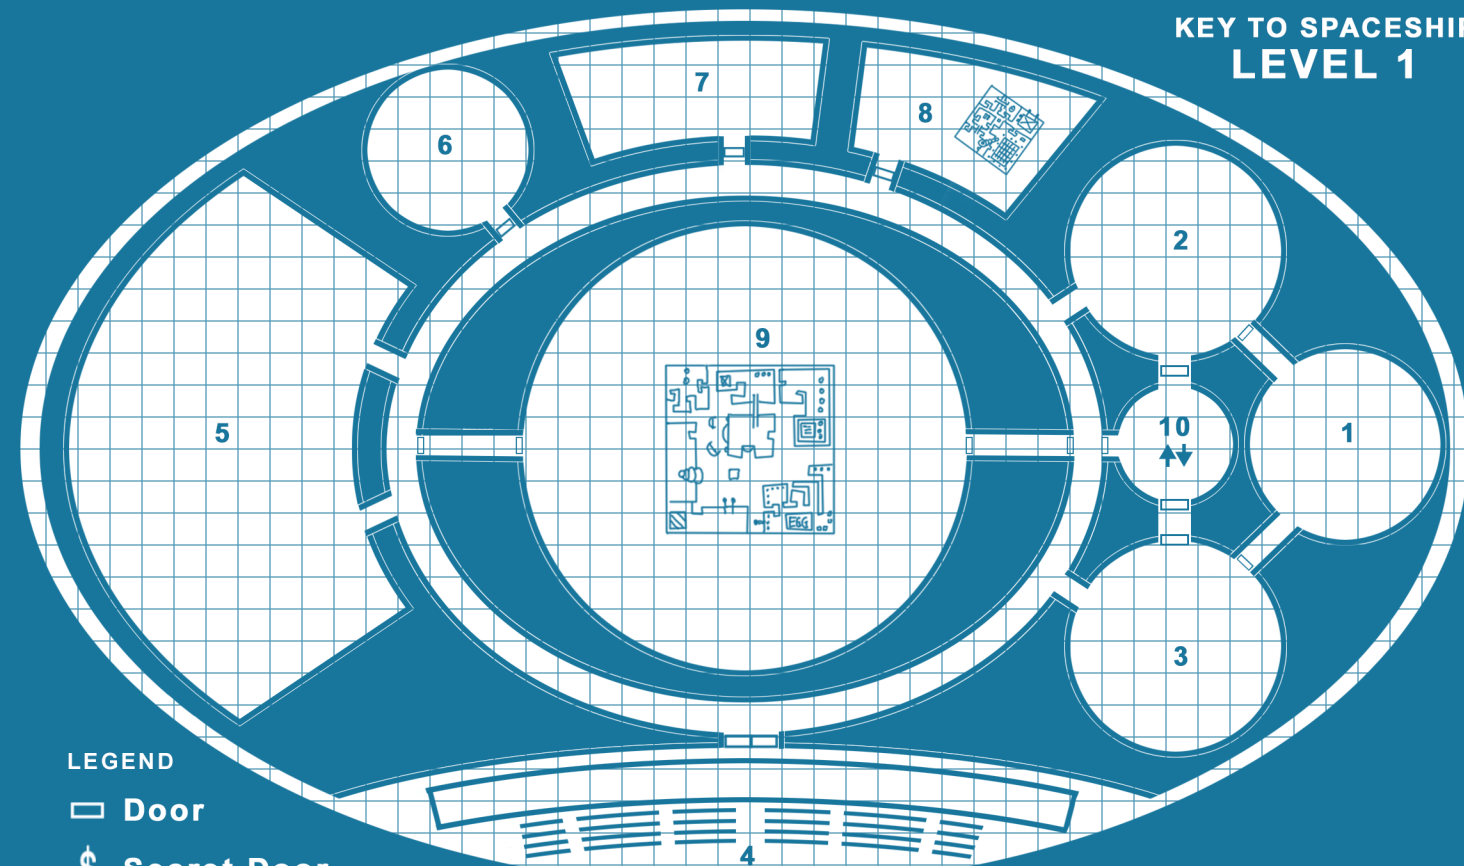

KEY TO THE DUNGEON LEVEL

□ = 10ft. x10ft.

KEY TO SPACESHIP LEVEL 1

LEGEND

- Door
- \$ Secret Door
- ⊗ Pit Trap
- ↕ Elevator
- ▾ Stairs

KEY TO SPACESHIP LEVEL 2

□ = 20ft. x20ft.