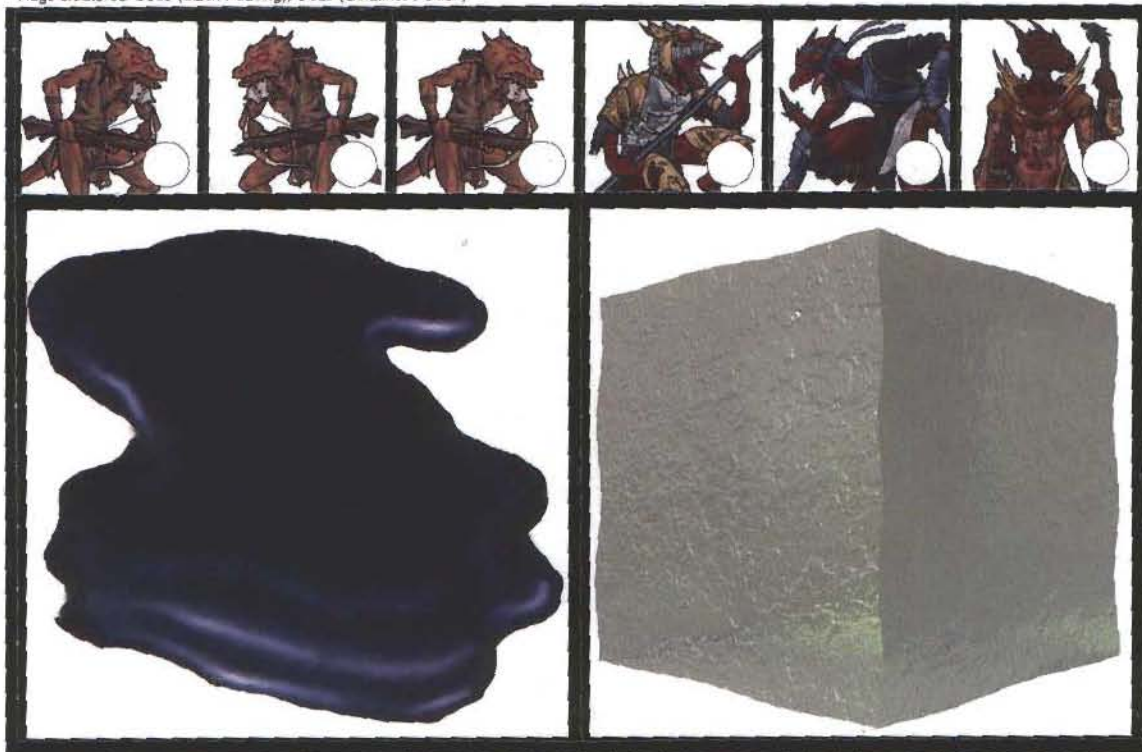

DEMONKNIGHT - GLUMAG

Medium creatures: Kobold (x6)
Huge creatures: Ooze (Black Pudding), Ooze (Gelatinous Cube)

PG. 23