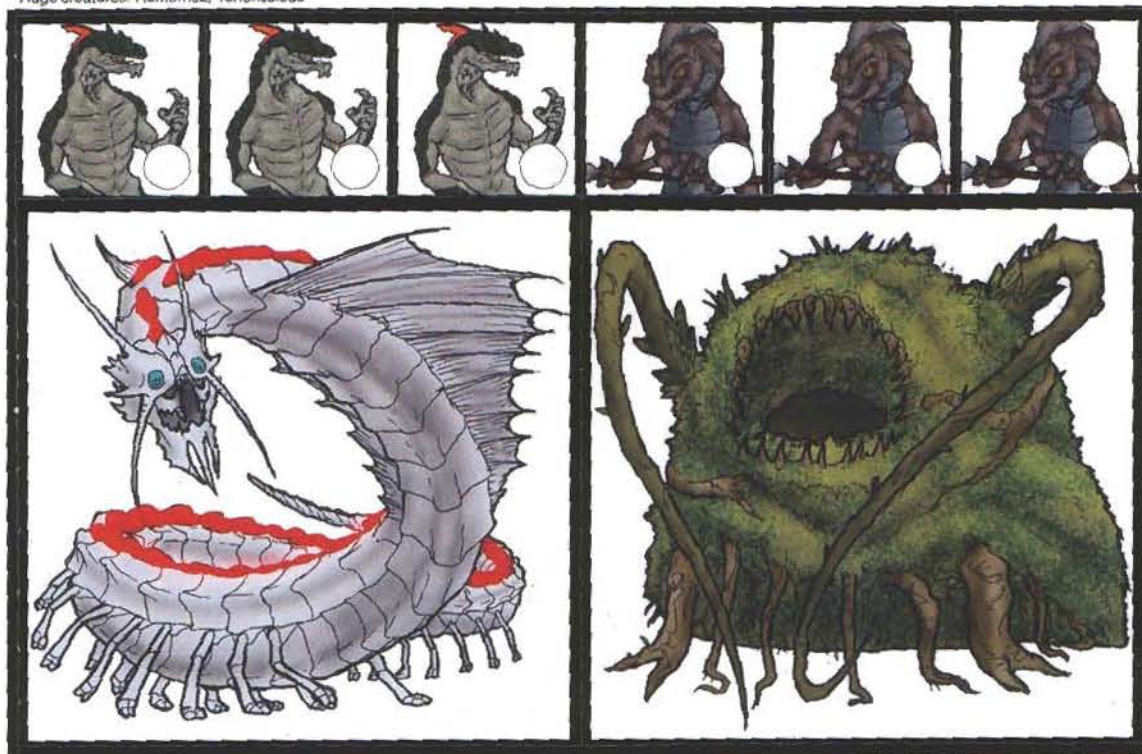

Medium creatures: Lizardfolk (x3), Troglodytes (x3)
Huge creatures: Remorhaz, Tendriculous

PG. 24