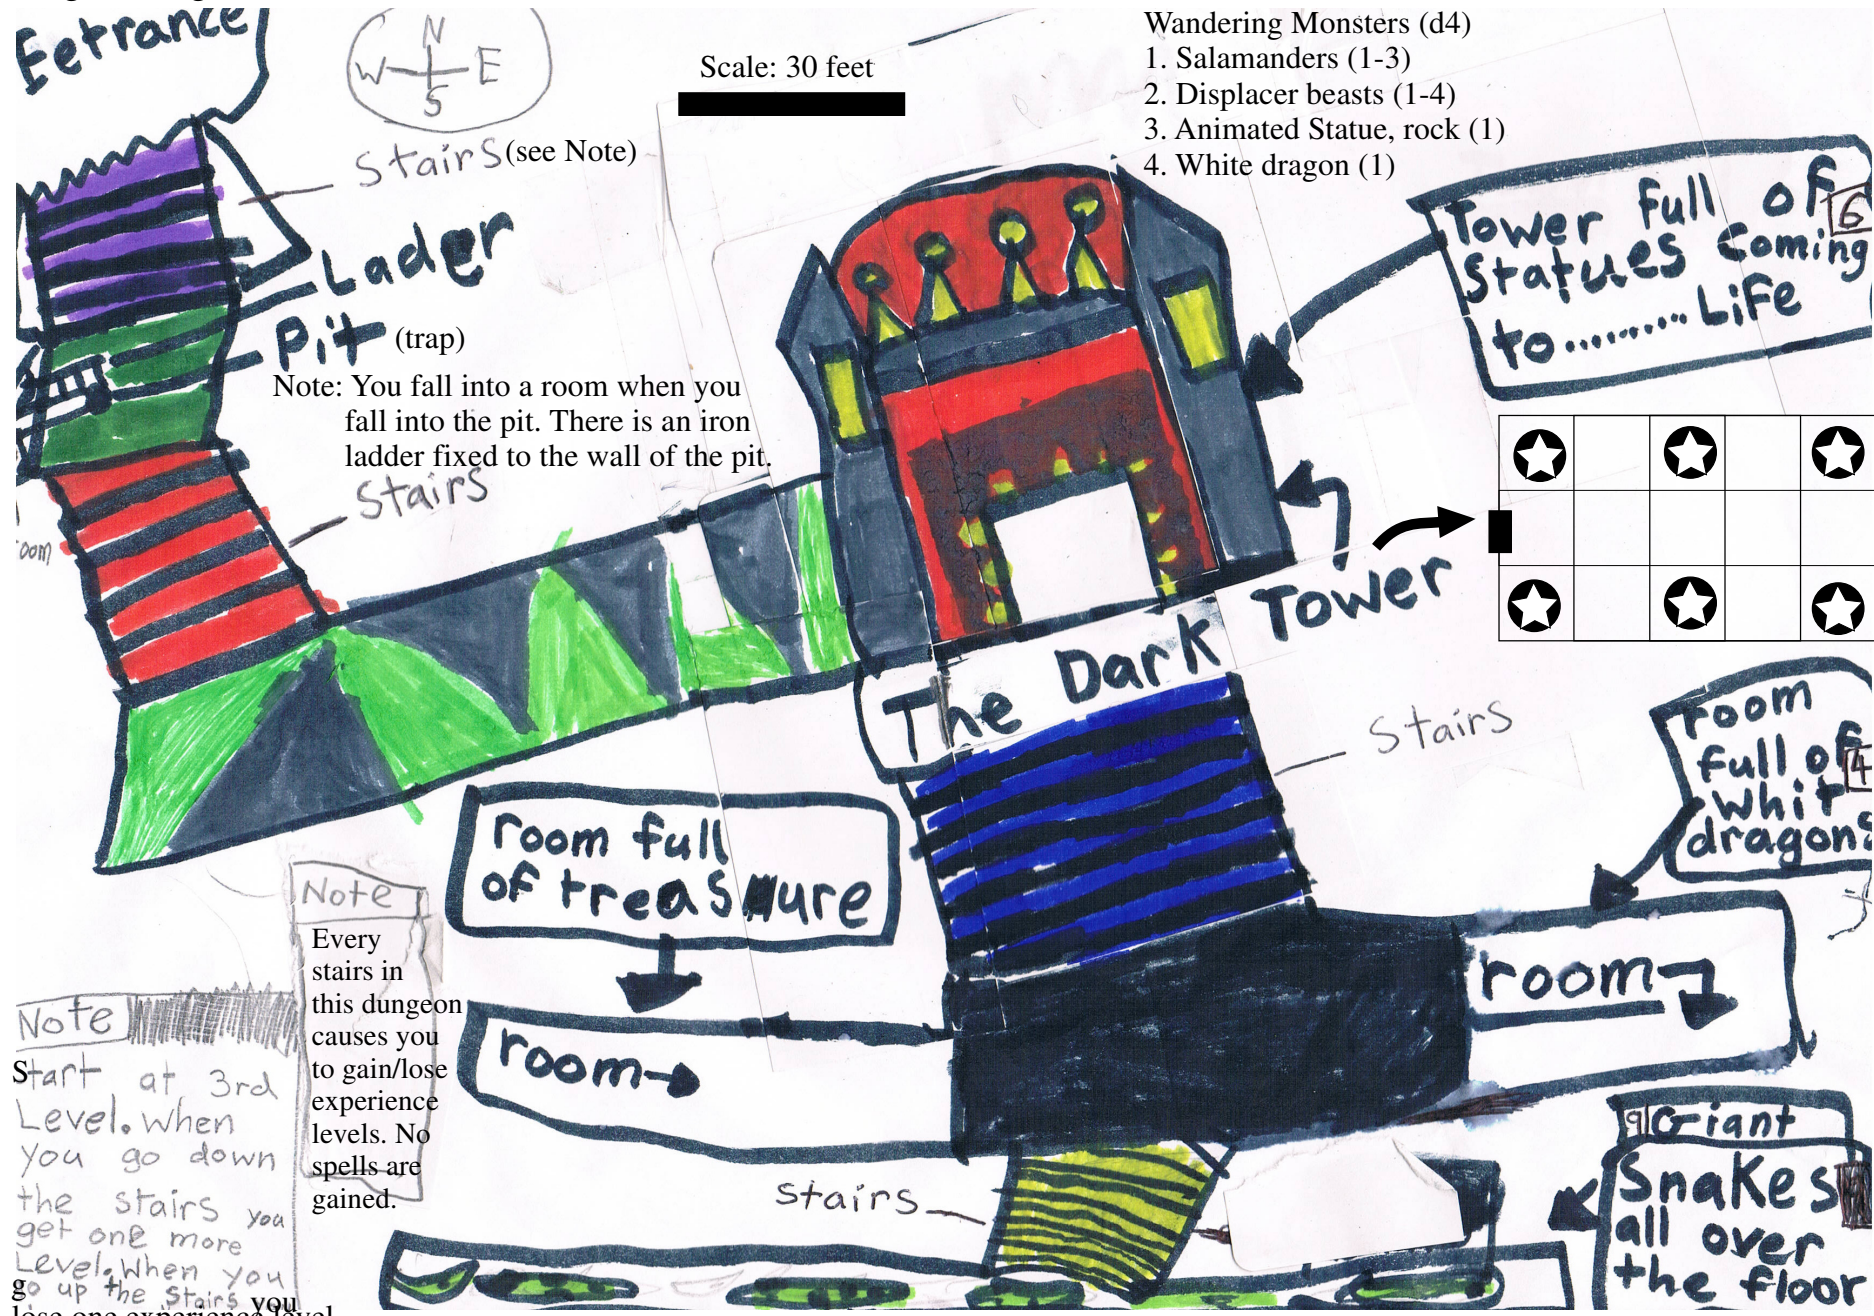

Magic Dungeon by Sadhbh Brennan

Wandering Monsters (d4)

1. Salamanders (1-3)
2. Displacer beasts (1-4)
3. Animated Statue, rock (1)
4. White dragon (1)

Note
Start at 3rd Level. When you go down the stairs you get one more level. When you go up the stairs you lose one experience level.

Note
Every stairs in this dungeon causes you to gain/lose experience levels. No spells are gained.