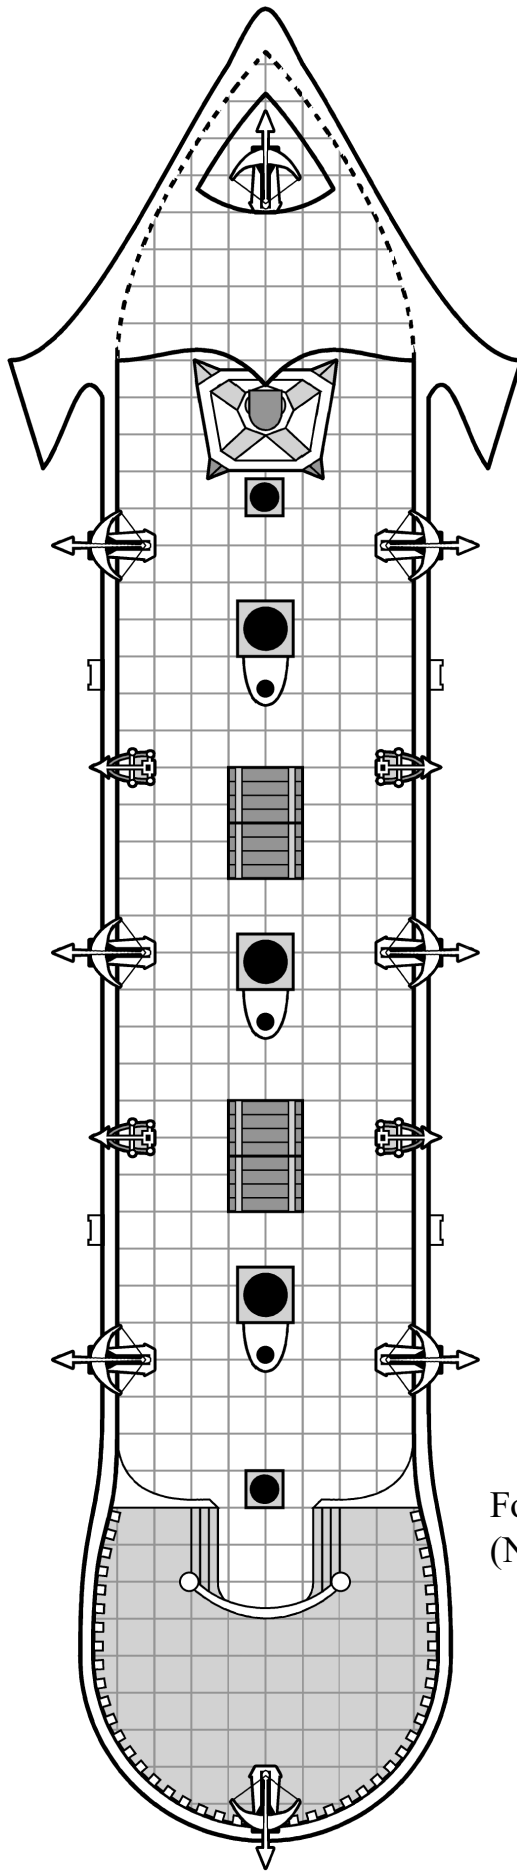

1 Square = 5 feet

Glittering Rainbow
(Brilninniach)

Fortress of Fire
(Narchost)