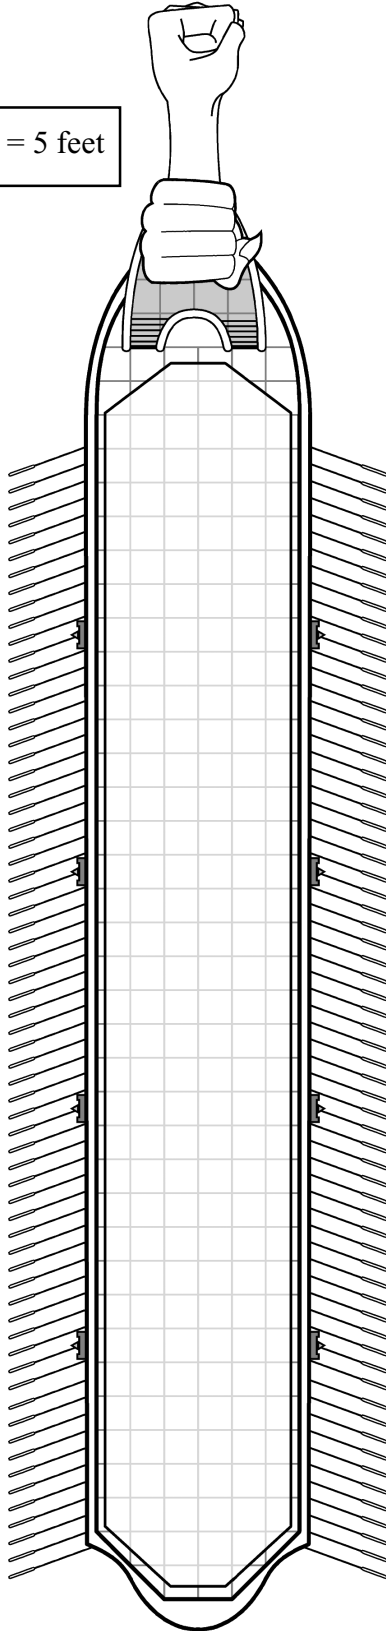

# Ship Deck Plans

1 square = 5 feet

Rowboat

Barge

Lifeboat

Orca

Voyager

Fleur

# Ship Deck Plans

1 Square = 5 feet

Goblin War Raft

Goblin Barge

Goblin Fighting Yacht

Hobgoblin Beacher

Hobgoblin Plunderer

Hobgoblin Predator

Hobgoblin Cutter

1 Square = 5 feet

Hobgoblin Pounder

Hobgoblin Raider

Hobgoblin Ravager

Orc Scimitar

1 Square = 5 feet

Orc Warhammer

Orc Longspear

1 Square = 10 feet

Orc Broadsword

1 Square = 10 feet

Orc Glaive

1 Square = 20 feet

Orc Great Axe

1 Square = 5 ft.