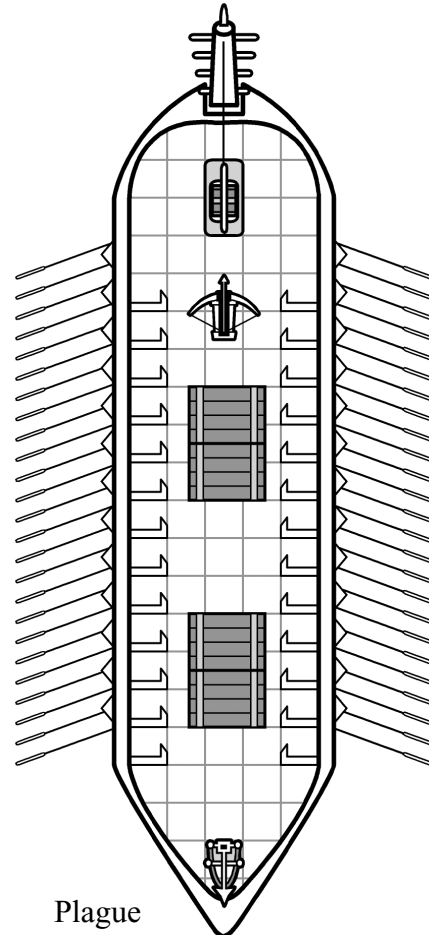

1 Square = 5 ft.

Deck Plans

Plague