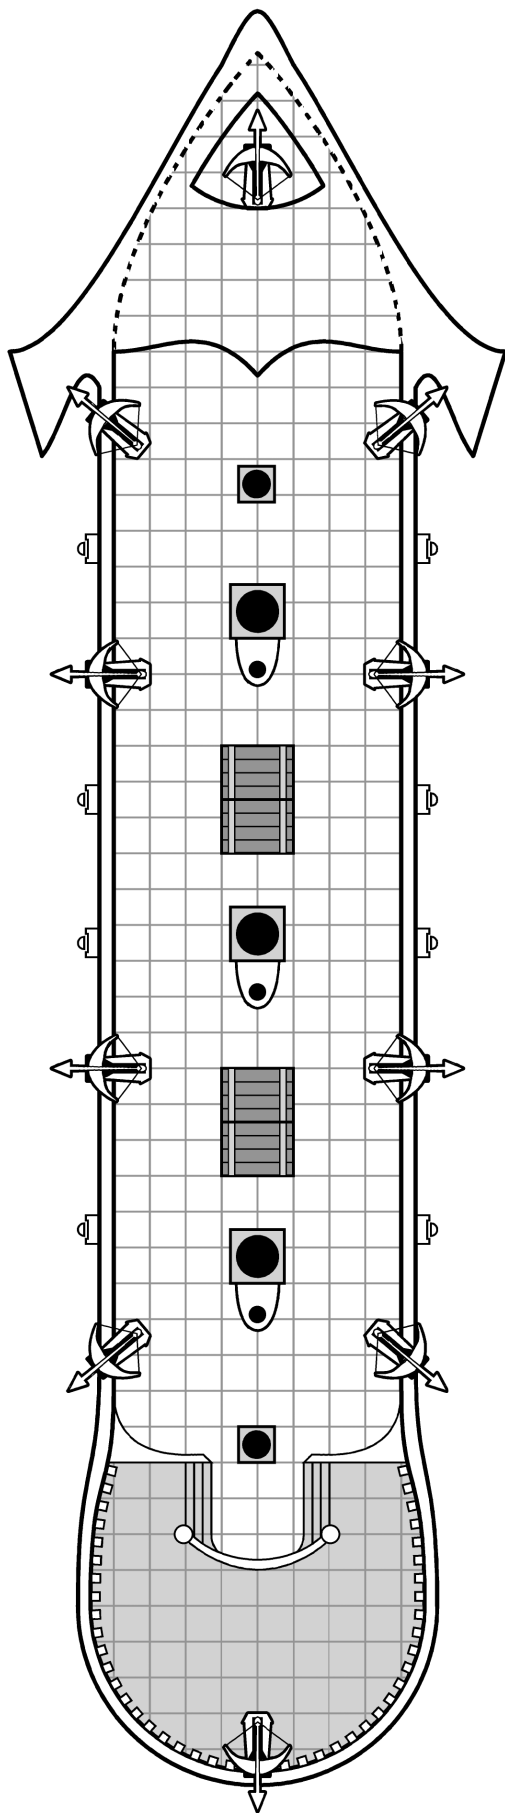

1 Square = 5 feet

Dread Hand
(Borgoroth)