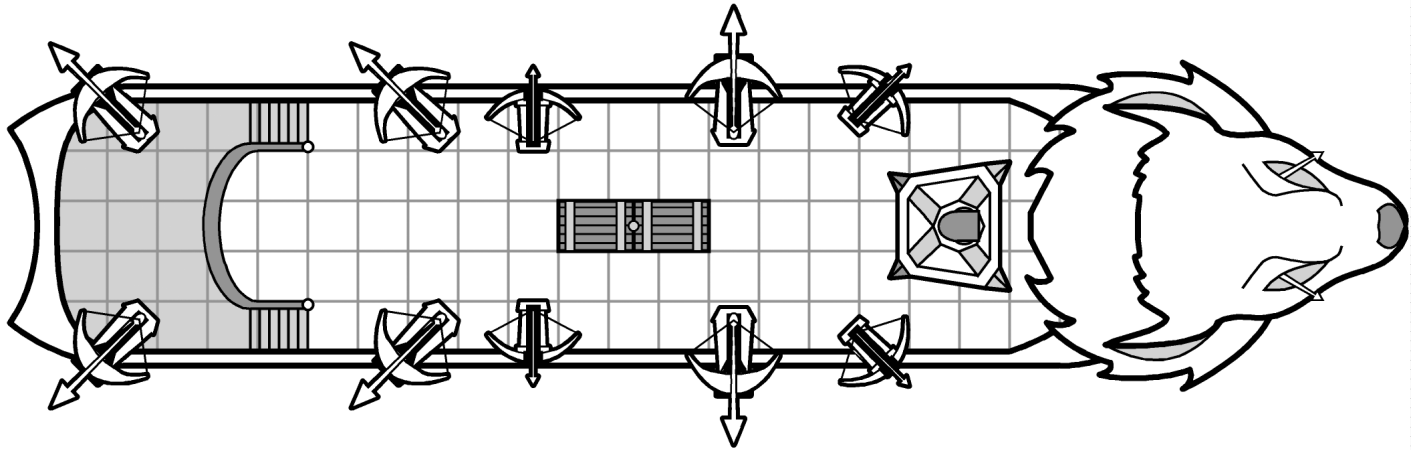

1 Square = 5 feet

Iron Wolf (Draugang)