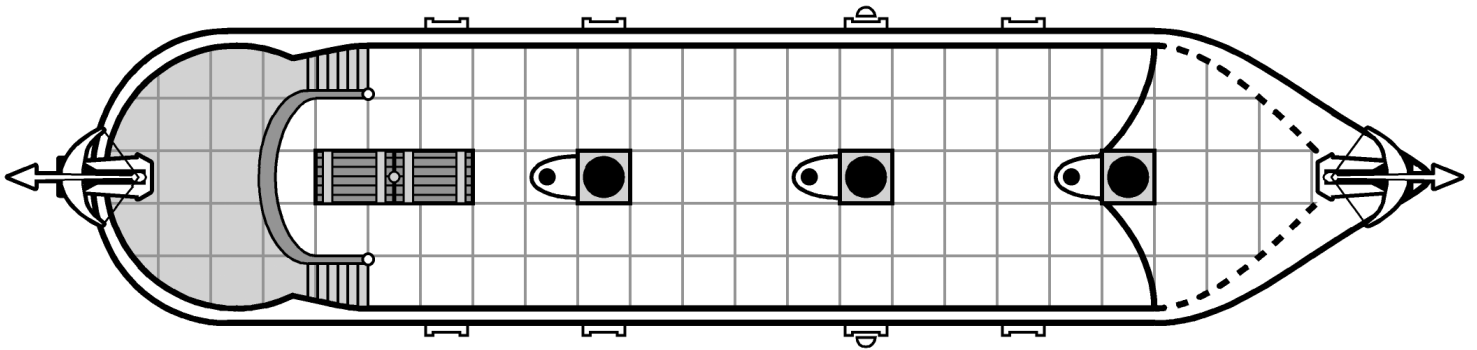

Bright Death (Rilgurth)