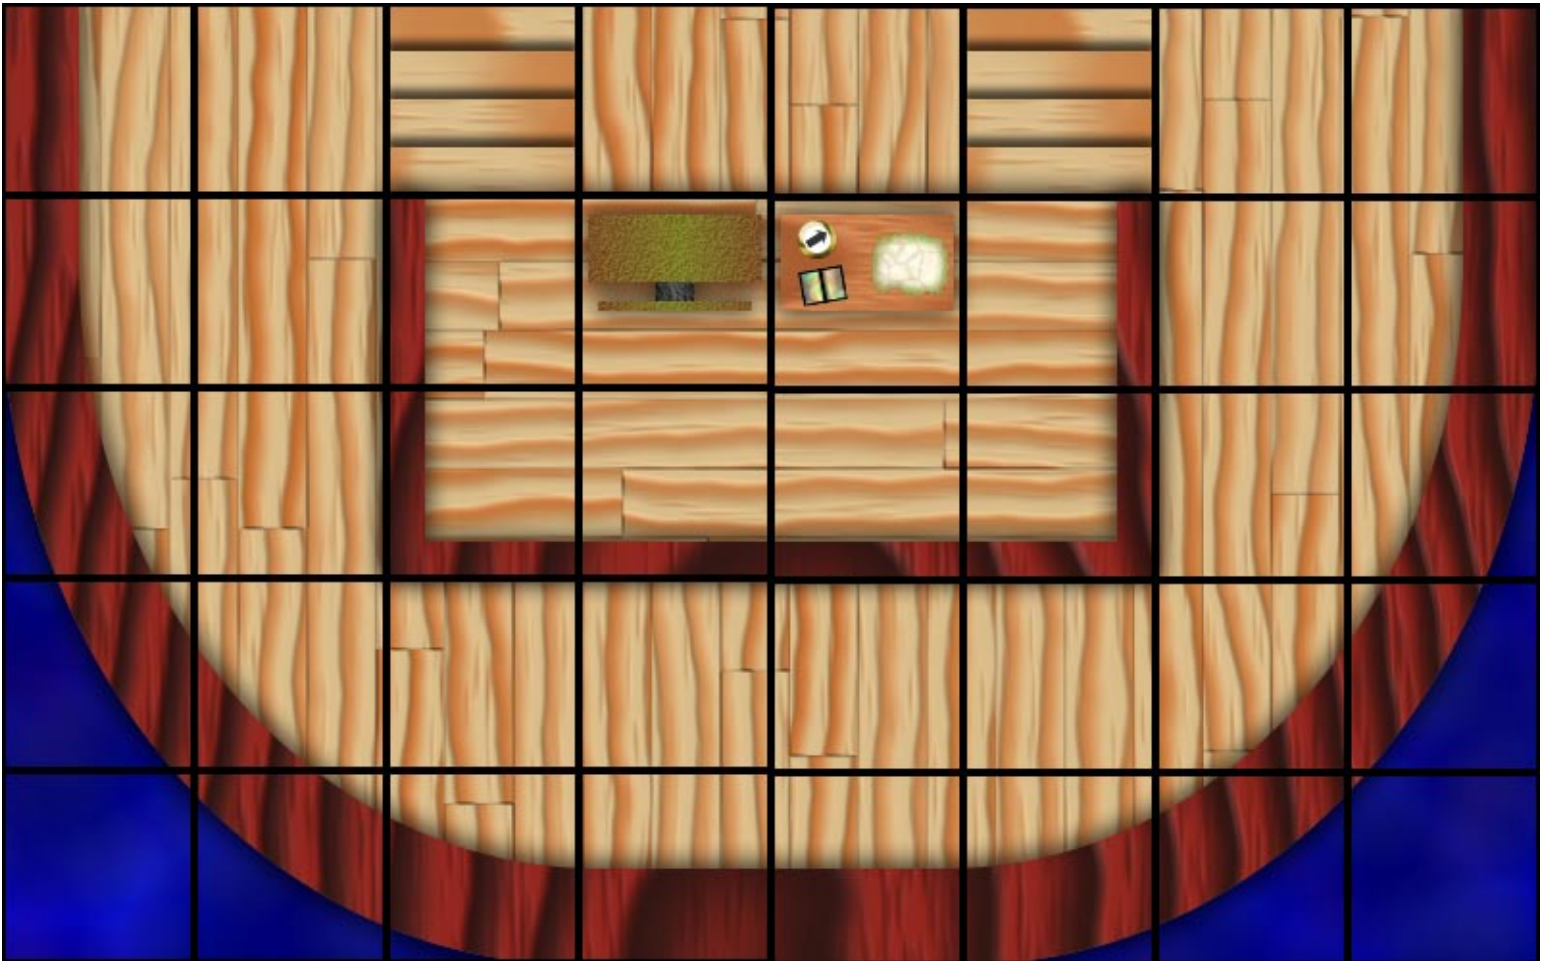

PRESENTED BY

DUNGEONERING.NET

SHIP CONSTRUCTION KIT

Pages: 1-6: Upper Deck
Pages 7-10: Lower Deck
Pages 11 & 12: Add-Ons

Upper Deck, Bow

Above: Upper Deck, Empty

Below: Upper Deck, w/Mast

Above: Upper Deck, Four Cannons

Below: Upper Deck, Two Cannons

Above: Upper Deck, Rail Holes

Below: Upper Deck, w/Hatch

Above: Upper Deck, Stairs

Below: Open Sea

Above: Upper Deck, Stern, Empty

Below: Upper Deck, Stern, Wheel House

Above: Lower Deck, Bow

Below: Lower Deck, Brig

Above: Lower Deck, Empty

Below: Lower Deck, Storage

Above: Lower Deck, Four Cannons

Below: Lower Deck, Two Cannons

Above: Lower Deck, Stern, Captain's Quarters

Below: Lower Deck, Stern, Empty