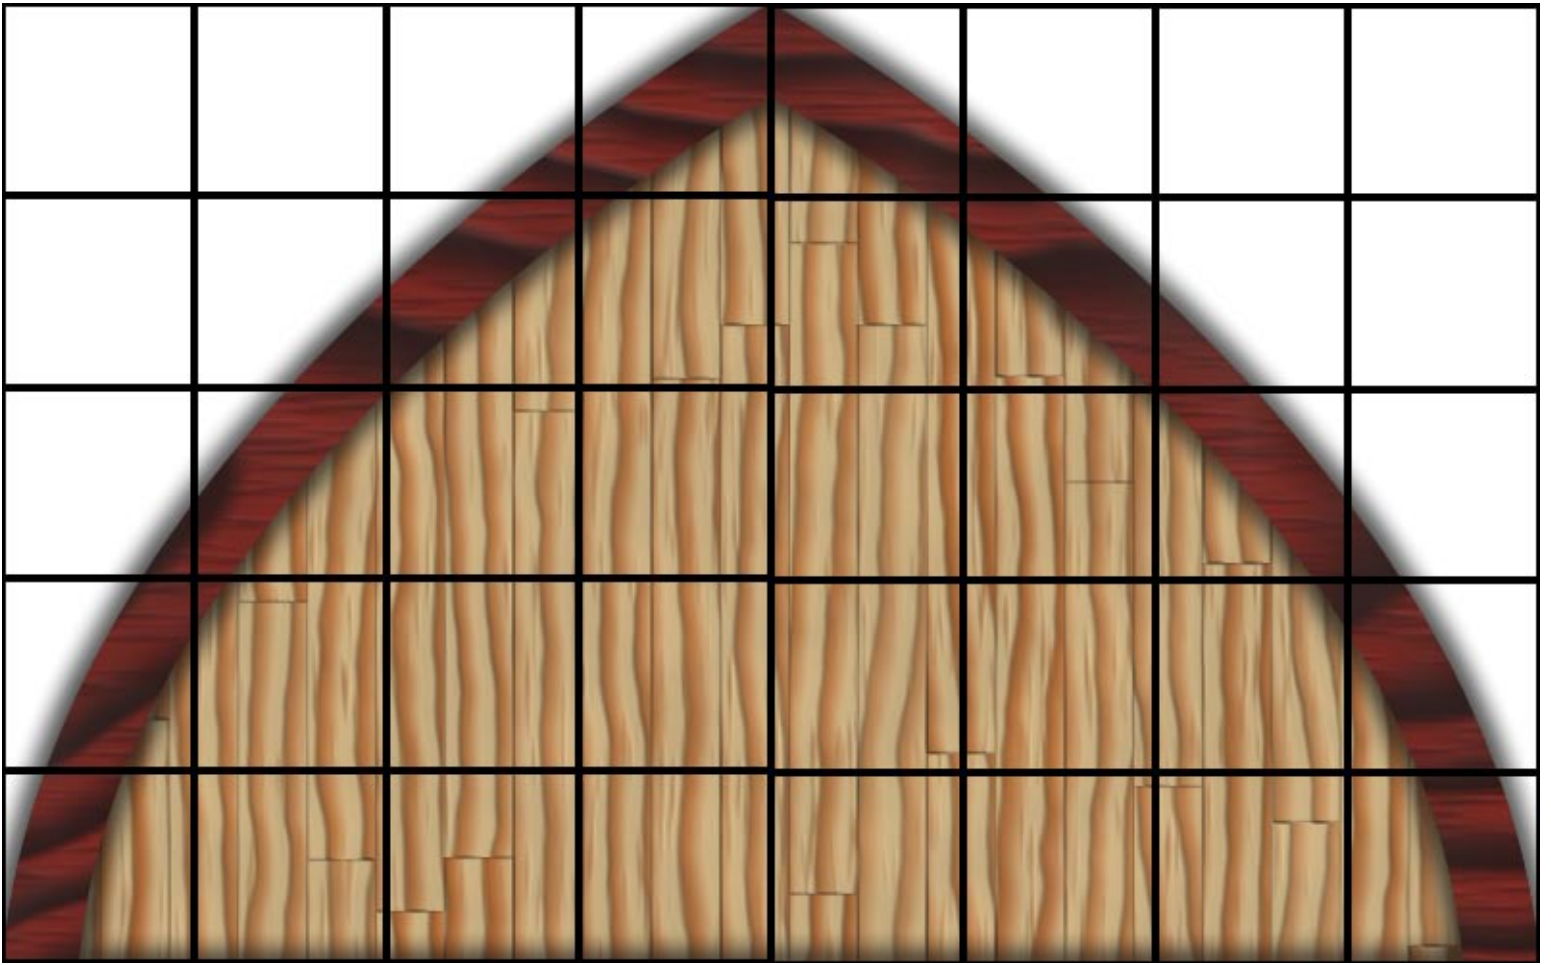

PRESENTED BY

DUNGEONERING.NET

SHIP CONSTRUCTION KIT

Pages: 1-6: Upper Deck
Pages 7-10: Lower Deck
Pages 11 & 12: Add-Ons

Upper Deck, Bow

Above: Upper Deck, Empty

Below: Upper Deck, w/Mast

Above: Upper Deck, Four Cannons

Below: Upper Deck, Two Cannons

Above: Upper Deck, Rail Holes

Below: Upper Deck, w/Hatch

Above: Upper Deck, Stairs

Below: Open Sea

Above: Upper Deck, Stern, Empty

Below: Upper Deck, Stern, Wheel House

Above: Lower Deck, Bow

Below: Lower Deck, Brig

Above: Lower Deck, Empty

Below: Lower Deck, Storage

Above: Lower Deck, Four Cannons

Below: Lower Deck, Two Cannons

Above: Lower Deck, Stern, Captain's Quarters

Below: Lower Deck, Stern, Empty