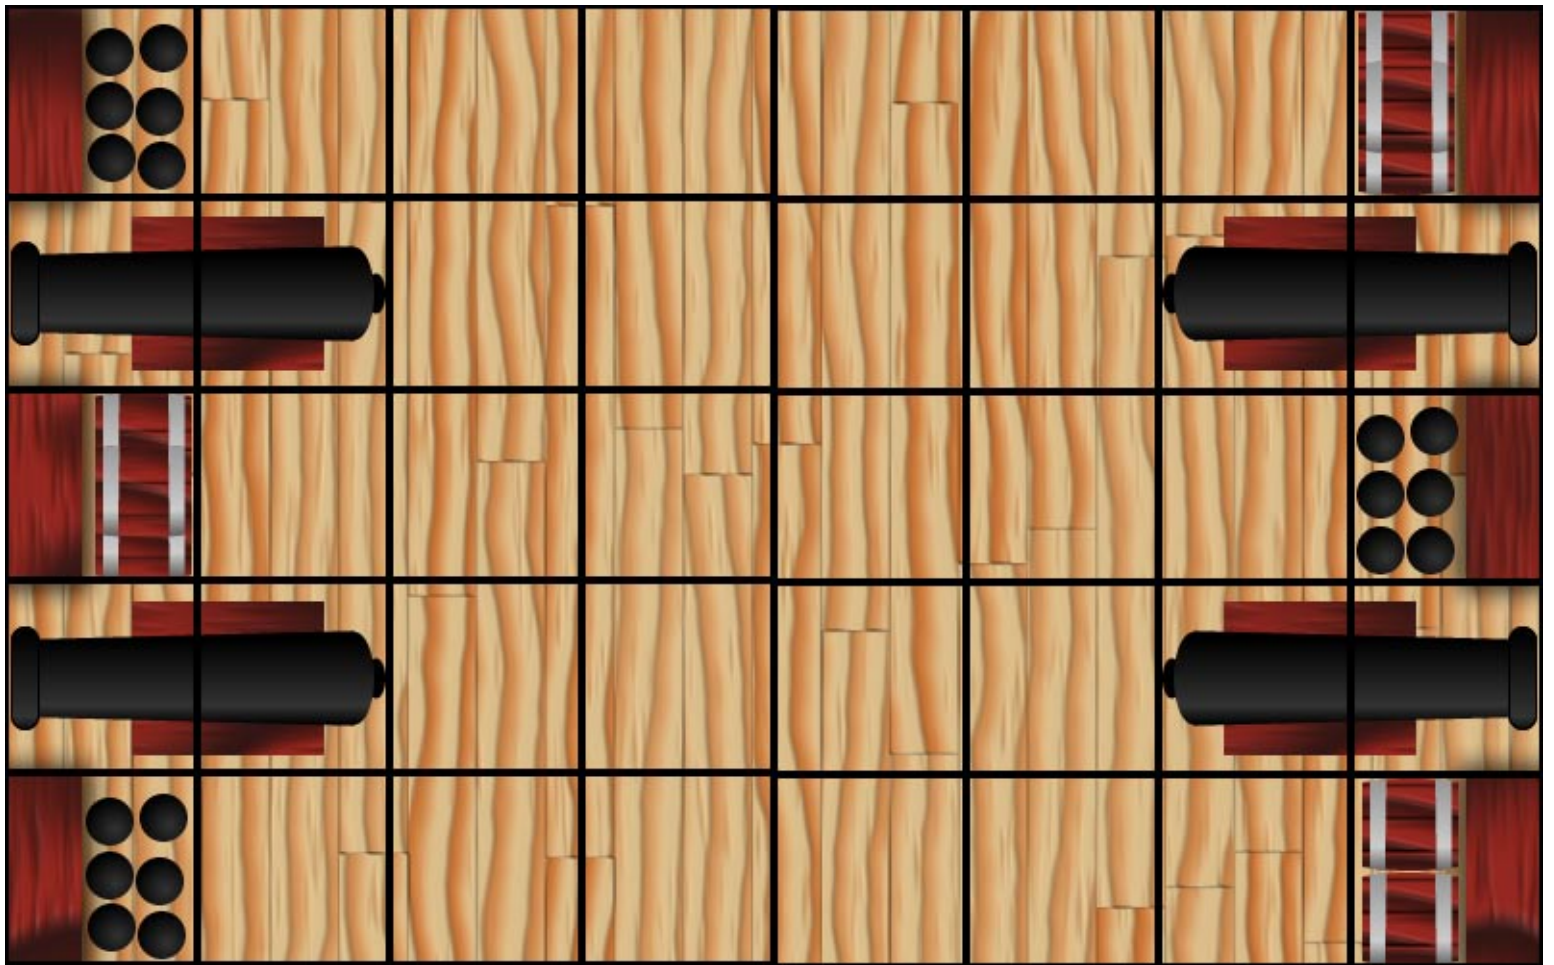

PRESENTED BY

DUNGEONERING.NET

SHIP CONSTRUCTION KIT

Pages: 1-6: Upper Deck
Pages 7-10: Lower Deck
Pages 11 & 12: Add-Ons

Upper Deck, Bow

Above: Upper Deck, Empty

Below: Upper Deck, w/Mast

Above: Upper Deck, Four Cannons

Below: Upper Deck, Two Cannons

Above: Upper Deck, Rail Holes

Below: Upper Deck, w/Hatch

Above: Upper Deck, Stairs

Below: Open Sea

Above: Upper Deck, Stern, Empty

Below: Upper Deck, Stern, Wheel House

Above: Lower Deck, Bow

Below: Lower Deck, Brig

Above: Lower Deck, Empty

Below: Lower Deck, Storage

Above: Lower Deck, Four Cannons

Below: Lower Deck, Two Cannons

Above: Lower Deck, Stern, Captain's Quarters

Below: Lower Deck, Stern, Empty