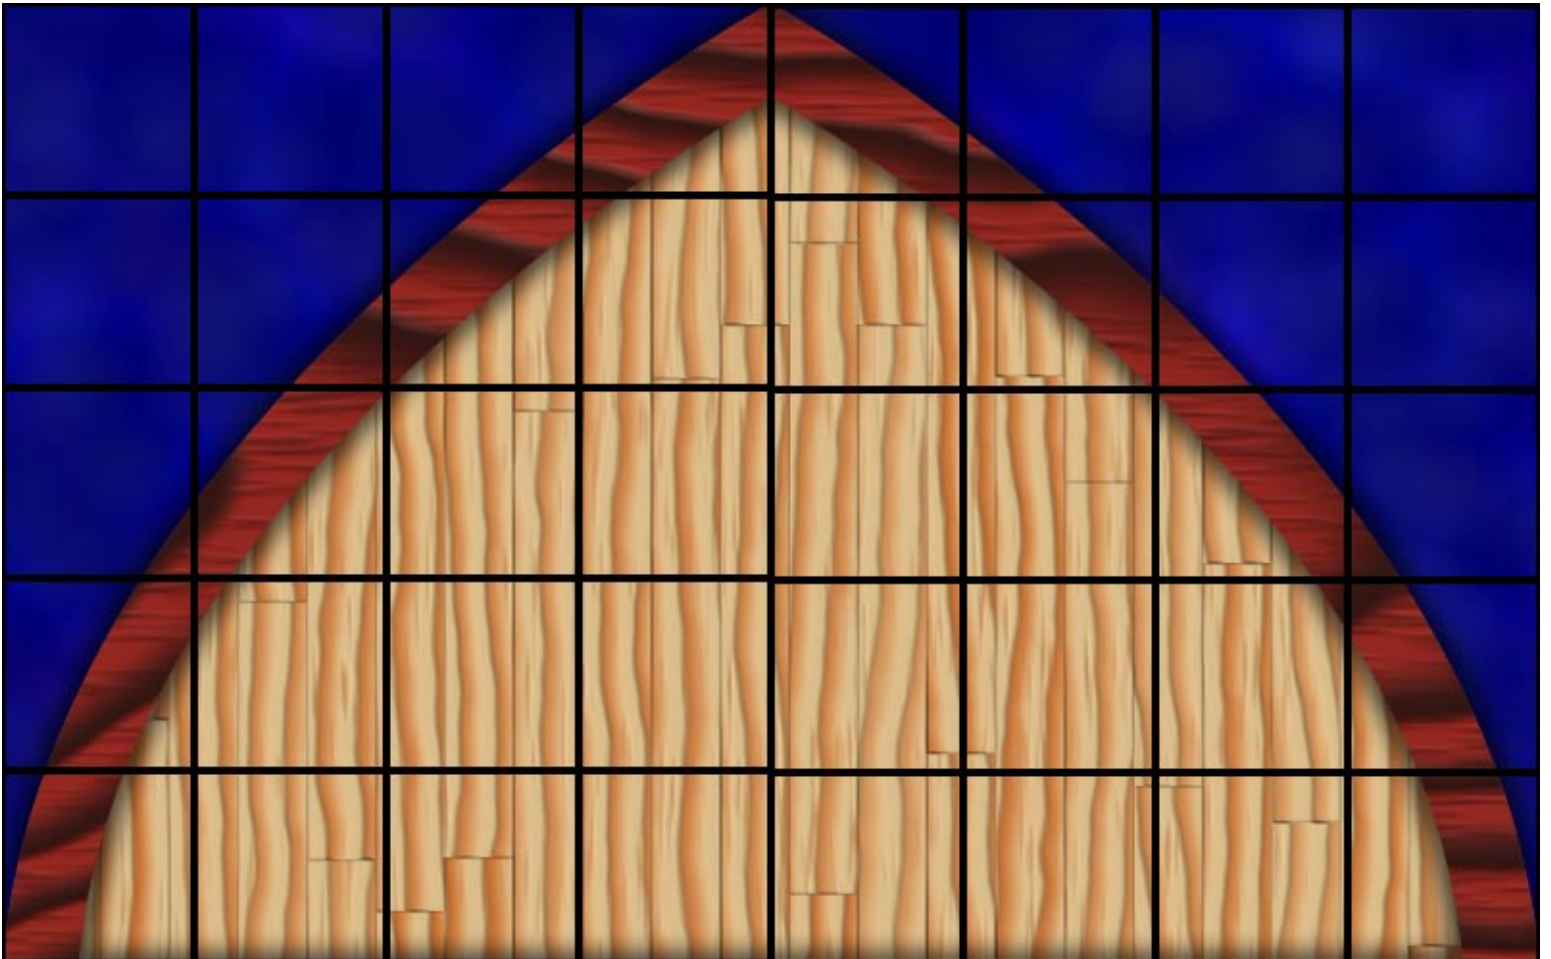

PRESENTED BY

DUNGEONERING.NET

SHIP CONSTRUCTION KIT

Pages: 1-6: Upper Deck
Pages 7-10: Lower Deck
Pages 11 & 12: Add-Ons

Upper Deck, Bow

Above: Upper Deck, Empty

Below: Upper Deck, w/Mast

Above: Upper Deck, Four Cannons

Below: Upper Deck, Two Cannons

Above: Upper Deck, Rail Holes

Below: Upper Deck, w/Hatch

Above: Upper Deck, Stairs

Below: Open Sea

Above: Upper Deck, Stern, Empty

Below: Upper Deck, Stern, Wheel House

Above: Lower Deck, Bow

Below: Lower Deck, Brig

Above: Lower Deck, Empty

Below: Lower Deck, Storage

Above: Lower Deck, Four Cannons

Below: Lower Deck, Two Cannons

Above: Lower Deck, Stern, Captain's Quarters

Below: Lower Deck, Stern, Empty