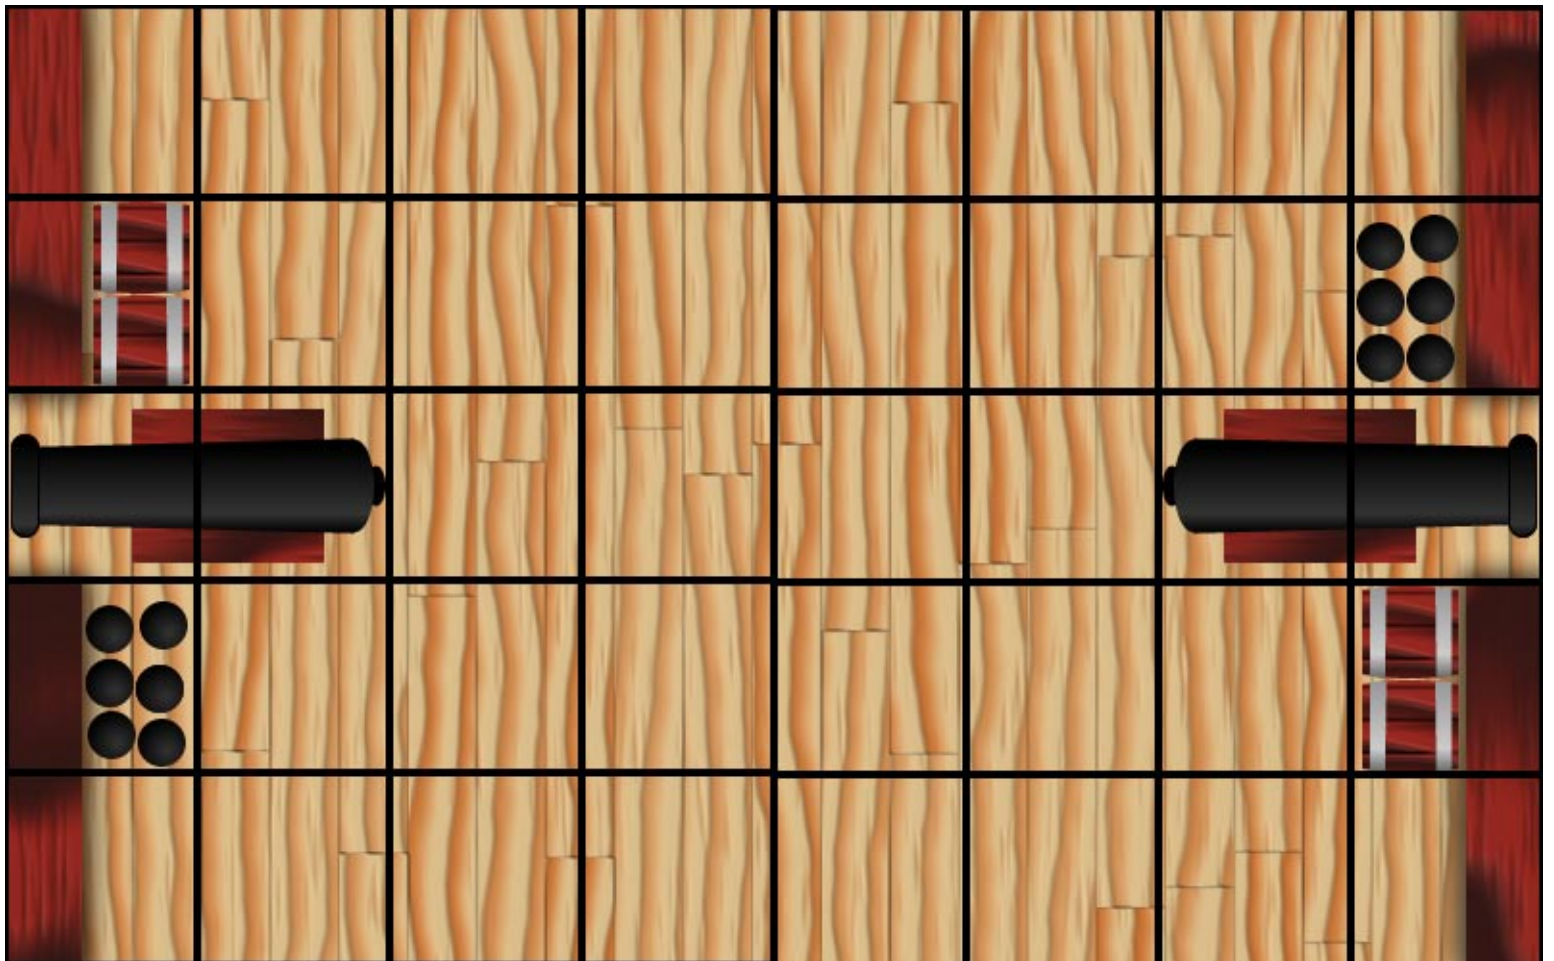

PRESENTED BY

DUNGEONERING.NET

SHIP CONSTRUCTION KIT

Pages: 1-6: Upper Deck
Pages 7-10: Lower Deck
Pages 11 & 12: Add-Ons

Upper Deck, Bow

Above: Upper Deck, Empty

Below: Upper Deck, w/Mast

Above: Upper Deck, Four Cannons

Below: Upper Deck, Two Cannons

Above: Upper Deck, Rail Holes

Below: Upper Deck, w/Hatch

Above: Upper Deck, Stairs

Below: Open Sea

Above: Upper Deck, Stern, Empty

Below: Upper Deck, Stern, Wheel House

Above: Lower Deck, Bow

Below: Lower Deck, Brig

Above: Lower Deck, Empty

Below: Lower Deck, Storage

Above: Lower Deck, Four Cannons

Below: Lower Deck, Two Cannons

Above: Lower Deck, Stern, Captain's Quarters

Below: Lower Deck, Stern, Empty