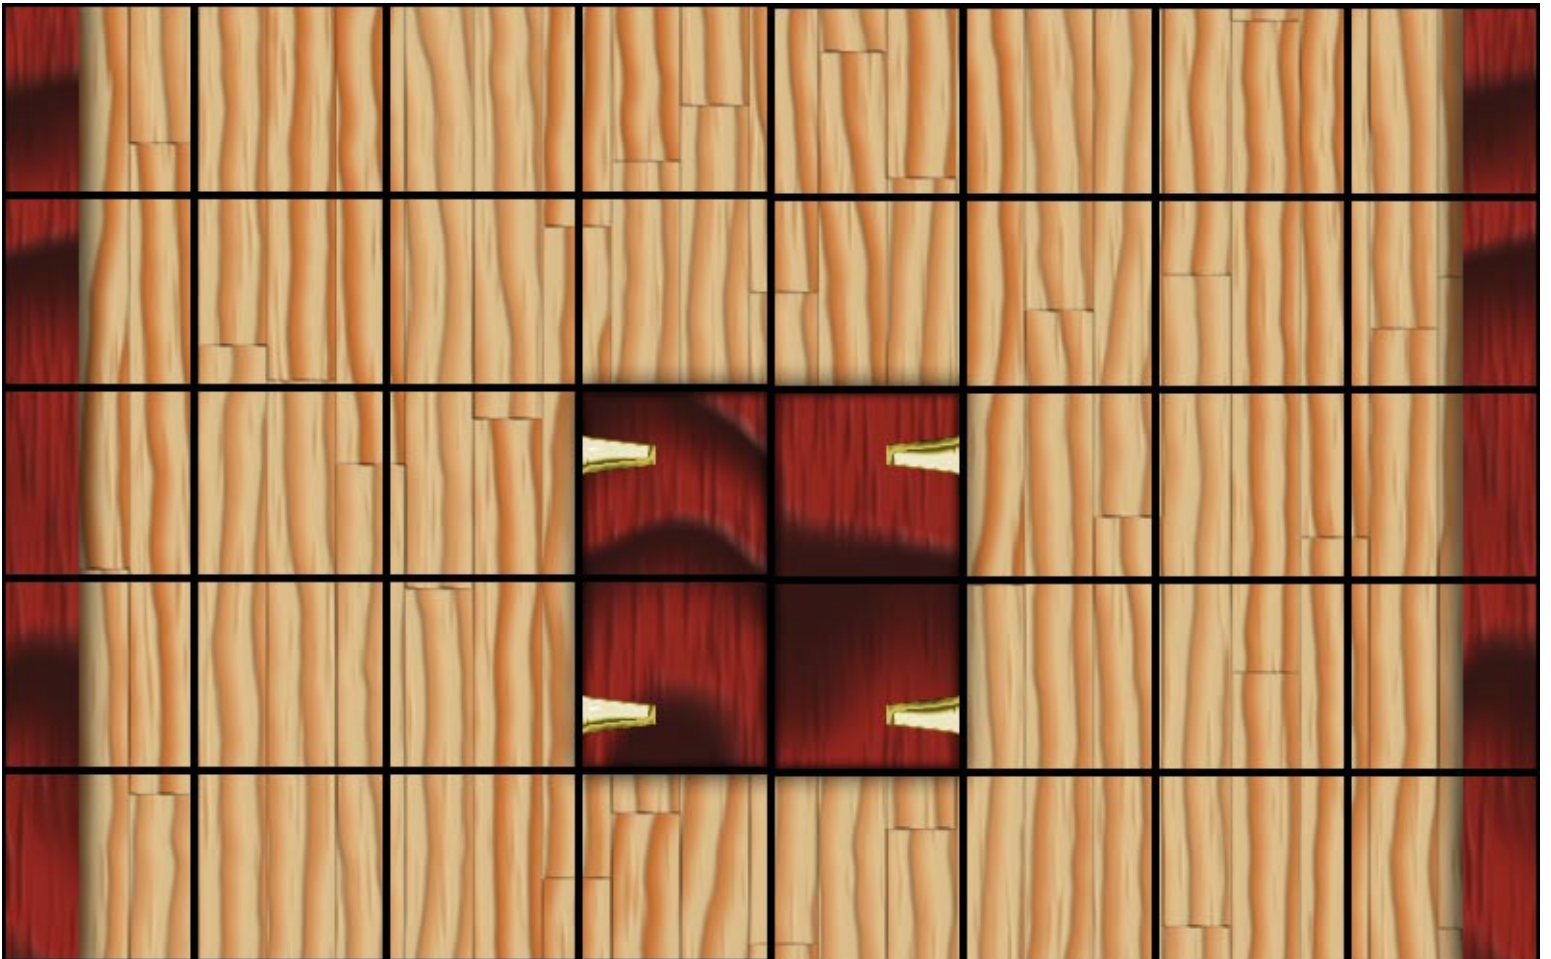

PRESENTED BY

DUNGEONERING.NET

SHIP CONSTRUCTION KIT

Pages: 1-6: Upper Deck
Pages 7-10: Lower Deck
Pages 11 & 12: Add-Ons

Upper Deck, Bow

Above: Upper Deck, Empty

Below: Upper Deck, w/Mast

Above: Upper Deck, Four Cannons

Below: Upper Deck, Two Cannons

Above: Upper Deck, Rail Holes

Below: Upper Deck, w/Hatch

Above: Upper Deck, Stairs

Below: Open Sea

Above: Upper Deck, Stern, Empty

Below: Upper Deck, Stern, Wheel House

Above: Lower Deck, Bow

Below: Lower Deck, Brig

Above: Lower Deck, Empty

Below: Lower Deck, Storage

Above: Lower Deck, Four Cannons

Below: Lower Deck, Two Cannons

Above: Lower Deck, Stern, Captain's Quarters

Below: Lower Deck, Stern, Empty