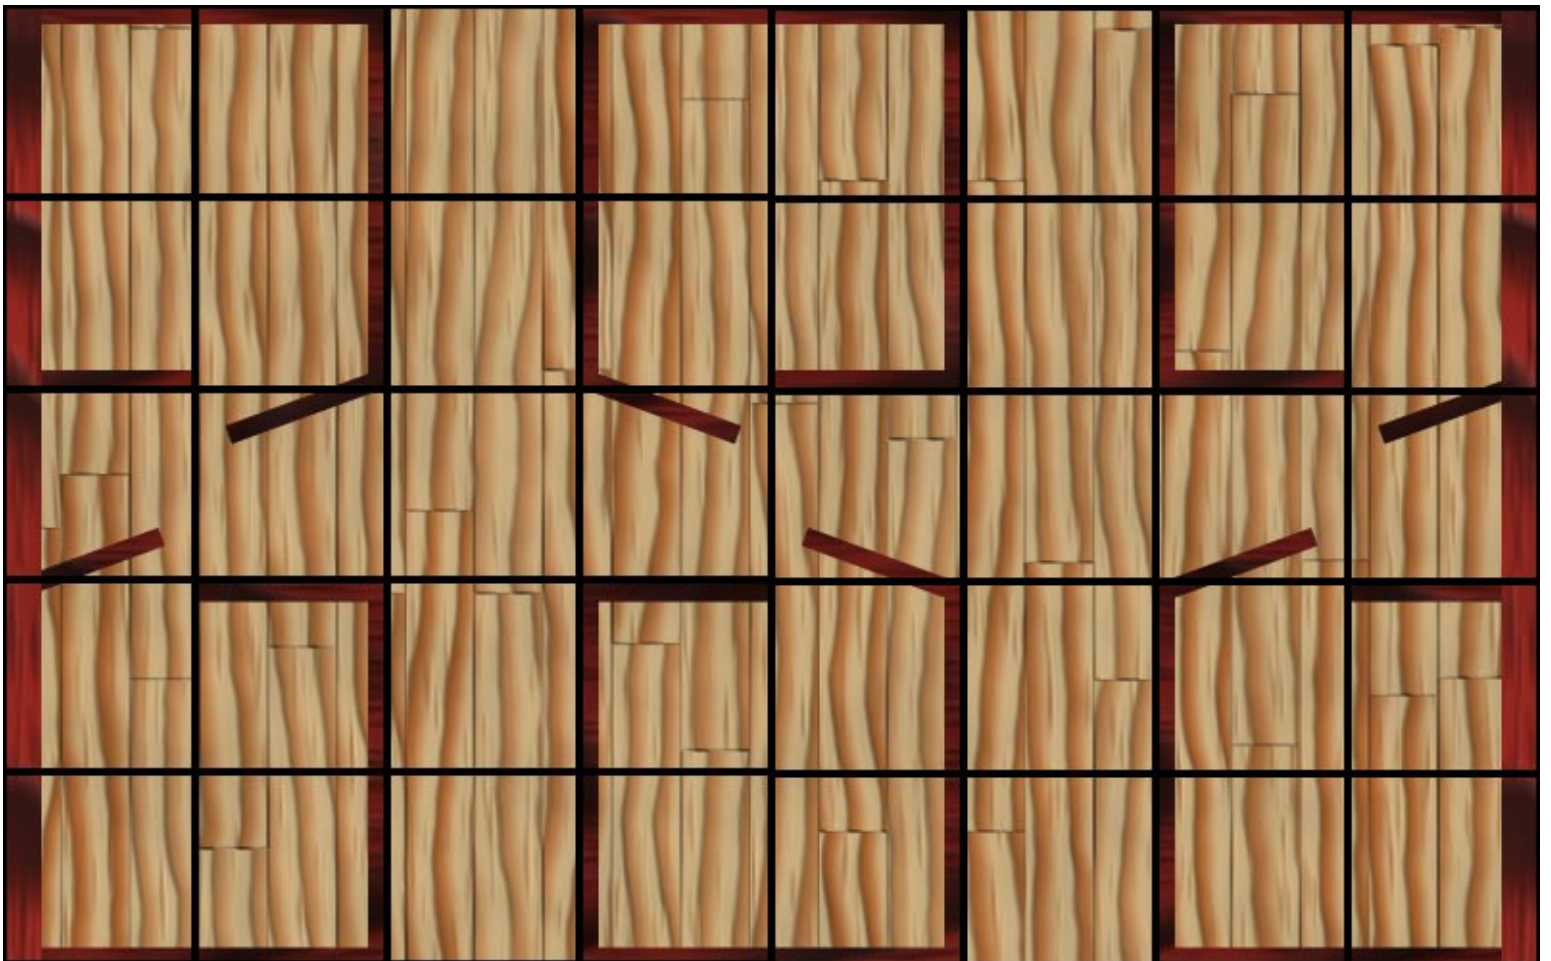

PRESENTED BY

DUNGEONERING.NET

SHIP CONSTRUCTION KIT

Pages: 1-6: Upper Deck
Pages 7-10: Lower Deck
Pages 11 & 12: Add-Ons

Upper Deck, Bow

Above: Upper Deck, Empty

Below: Upper Deck, w/Mast

Above: Upper Deck, Four Cannons

Below: Upper Deck, Two Cannons

Above: Upper Deck, Rail Holes

Below: Upper Deck, w/Hatch

Above: Upper Deck, Stairs

Below: Open Sea

Above: Upper Deck, Stern, Empty

Below: Upper Deck, Stern, Wheel House

Above: Lower Deck, Bow

Below: Lower Deck, Brig

Above: Lower Deck, Empty

Below: Lower Deck, Storage

Above: Lower Deck, Four Cannons

Below: Lower Deck, Two Cannons

Above: Lower Deck, Stern, Captain's Quarters

Below: Lower Deck, Stern, Empty