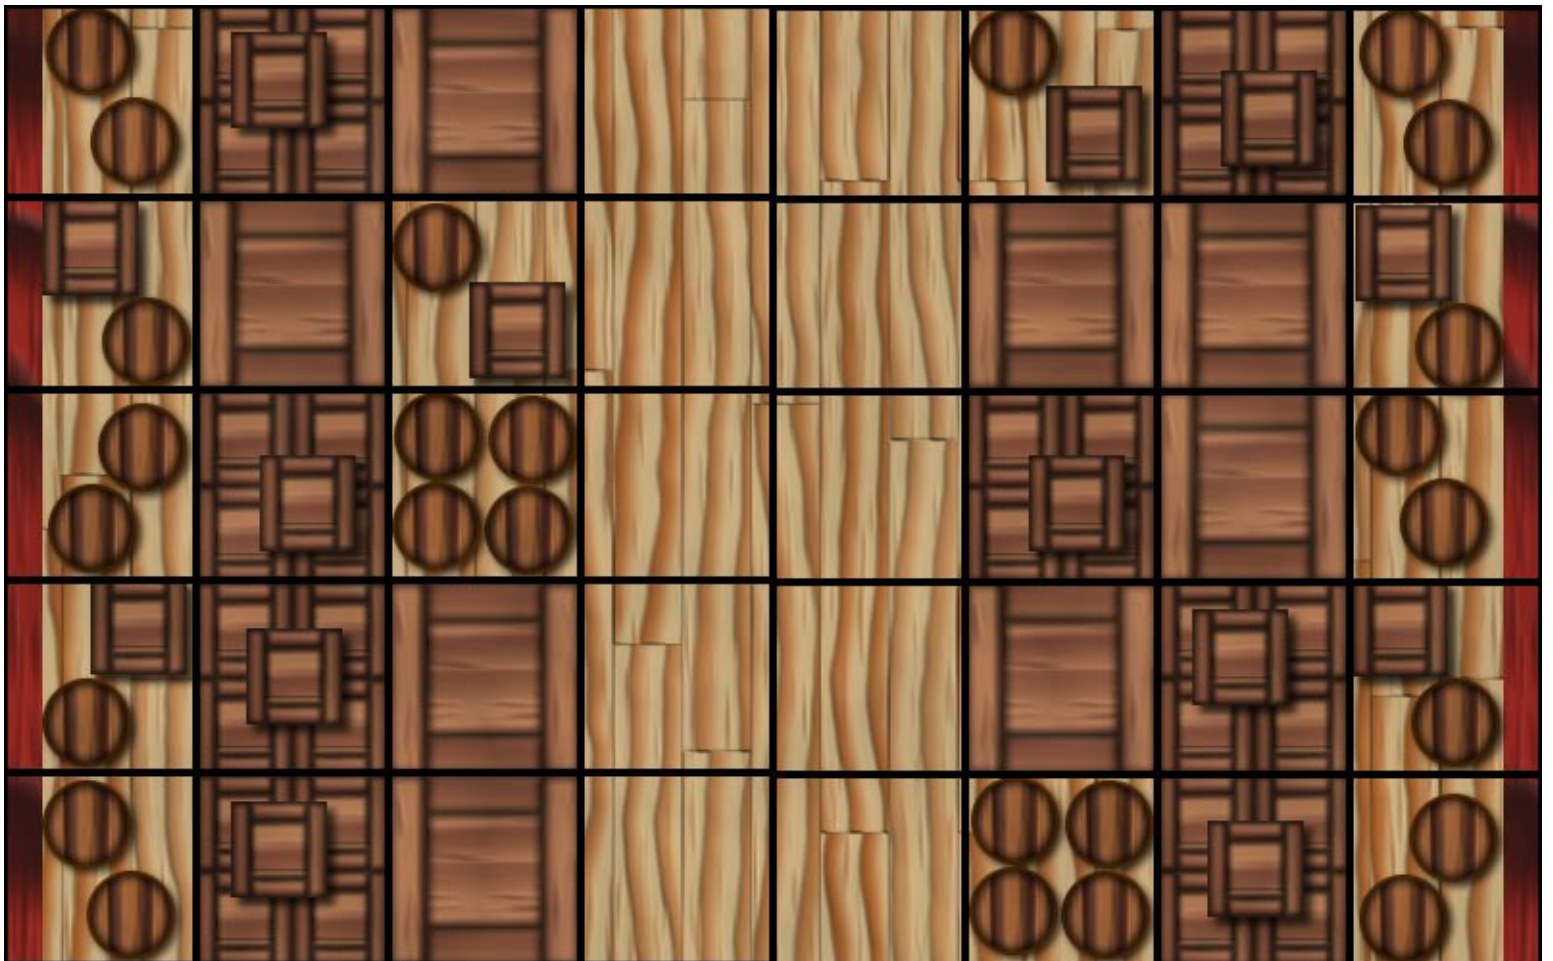

PRESENTED BY

DUNGEONERING.NET

SHIP CONSTRUCTION KIT

Pages: 1-6: Upper Deck
Pages 7-10: Lower Deck
Pages 11 & 12: Add-Ons

Upper Deck, Bow

Above: Upper Deck, Empty

Below: Upper Deck, w/Mast

Above: Upper Deck, Four Cannons

Below: Upper Deck, Two Cannons

Above: Upper Deck, Rail Holes

Below: Upper Deck, w/Hatch

Above: Upper Deck, Stairs

Below: Open Sea

Above: Upper Deck, Stern, Empty

Below: Upper Deck, Stern, Wheel House

Above: Lower Deck, Bow

Below: Lower Deck, Brig

Above: Lower Deck, Empty

Below: Lower Deck, Storage

Above: Lower Deck, Four Cannons

Below: Lower Deck, Two Cannons

Above: Lower Deck, Stern, Captain's Quarters

Below: Lower Deck, Stern, Empty