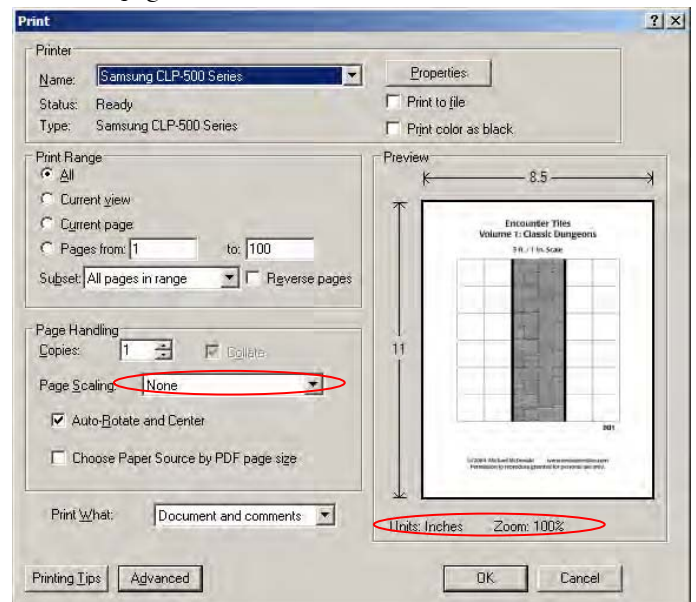

100 tiles are included in this set and represent the most commonly needed shapes for dungeon adventuring. Here are some ideas on how to get the most out of your encounter tiles:

- **Print Only What You Need:** Use the index pages to preview each tile and print out only what you need. You'll want to print multiple copies of the more common tiles; others may not be needed right away.
- **Make More Tiles:** By cutting a tile in $\frac{1}{2}$ or trimming off a side you create a new tile and give yourself even more creative design options.
- **Plan Out Your Dungeon In Advance:** Draw on graph paper your dungeon map – number each location on the map and the corresponding Encounter Tile with the same number; then, as the player characters move through the adventure you'll be ready with the needed tiles.
- **Make Your Tiles Last:** Many office supply stores sell clear lamination pages. Look for a product with full sized sheets with an adhesive back - they don't need any special equipment to use. Print out your Encounter Tiles and seal them in these easy to use plastic pages. Not only will you be able to use your tiles over and over

again but you'll be able to write on them with wet erase makers and wipe them clean at the end of the night.

- **When printing from Adobe Acrobat:** Please be aware – to get the best results when printing these tiles you need to make sure Adobe Acrobat is not scaling the page (shrinking the page to make it fit.) Zoom should be 100%:

RANDOM DUNGEON GENERATION

Also included is a two page chart to generate random dungeons. It's a great way to make an interesting and unique dungeon setting.

Start with any tile you like. Determine what type of exits the tile has and find that category across the top of the chart. 5', 10', etc. refer to the width of the exit from the tile. Some tiles do not have any – use the "room" column for these tiles. Roll a d100 find that number in

the column associated with your tile's exit type and read all the way over to the right to find the next tile for your dungeon. If at any point you don't like the result – just role again. As far as doors and other exits – add them wherever and whenever you like – you're in control.

Good luck and enjoy this great product from City of Champions Media.