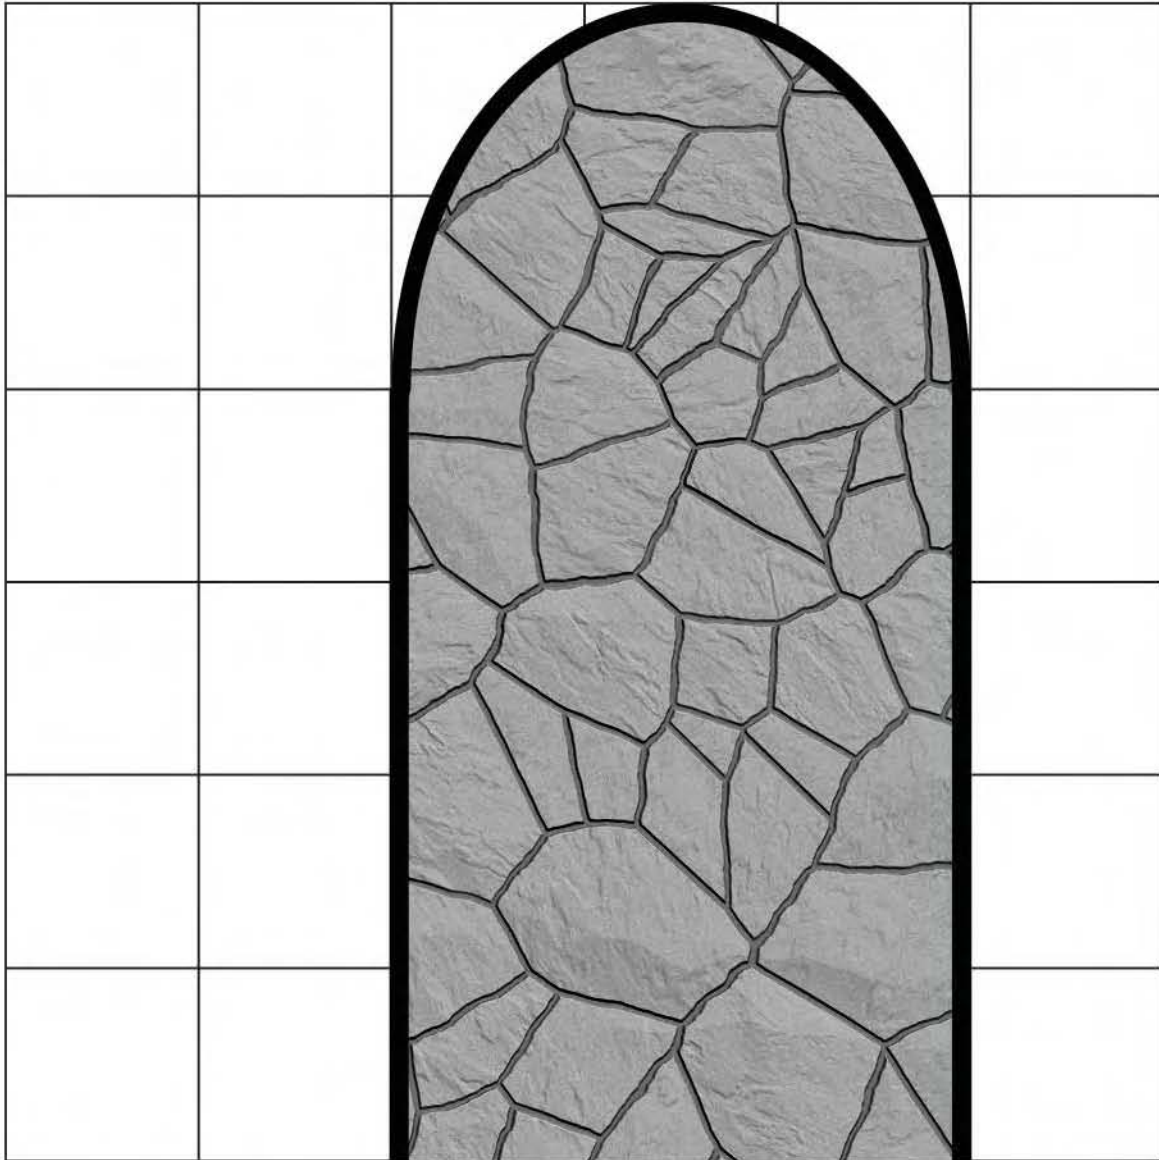

Encounter Tiles

Volume 1: Classic Dungeons

5 ft. / 1 in. Scale

066