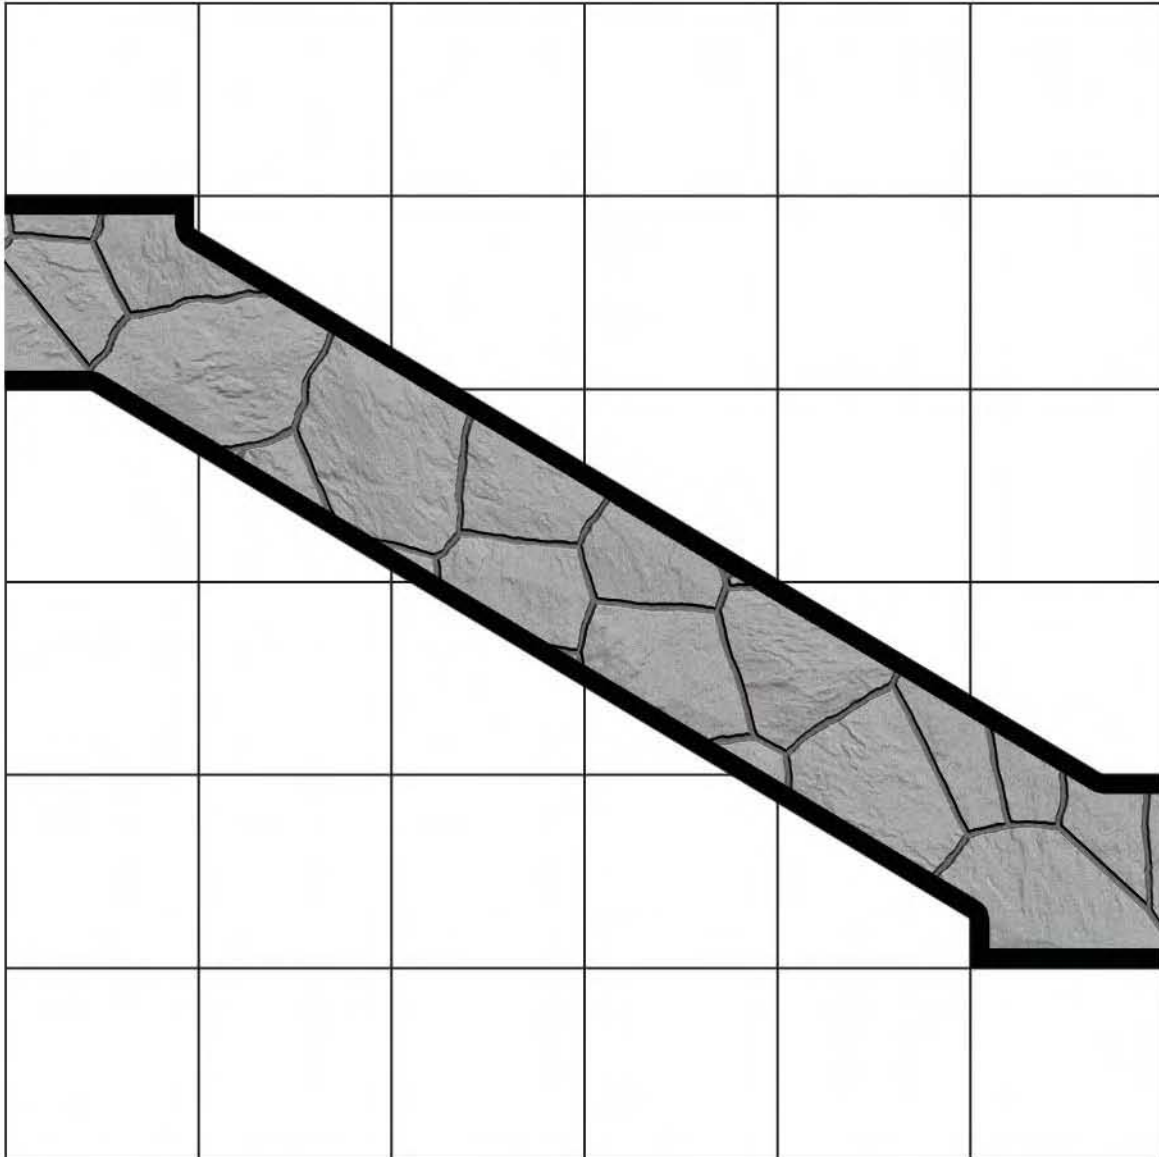

Volume 1: Classic Dungeons

5 ft. / 1 in. Scale

072

Encounter Tiles

Volume 1: Classic Dungeons

5 ft. / 1 in. Scale

073

Encounter Tiles