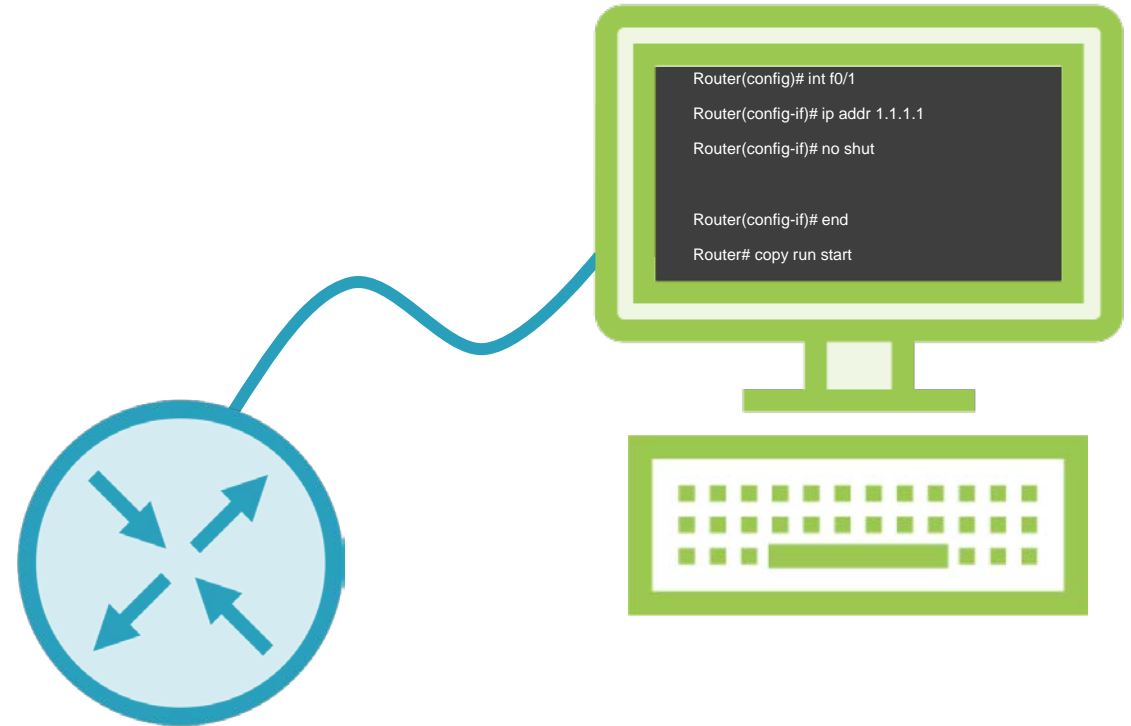

startup-config

Configuring the Router

RAM

running-config

NVRAM

startup-config

Configuring the Router

RAM

running-config

NVRAM

startup-config

Configuring the Router

Flash

IOS

Internetworking Operating System

Flash