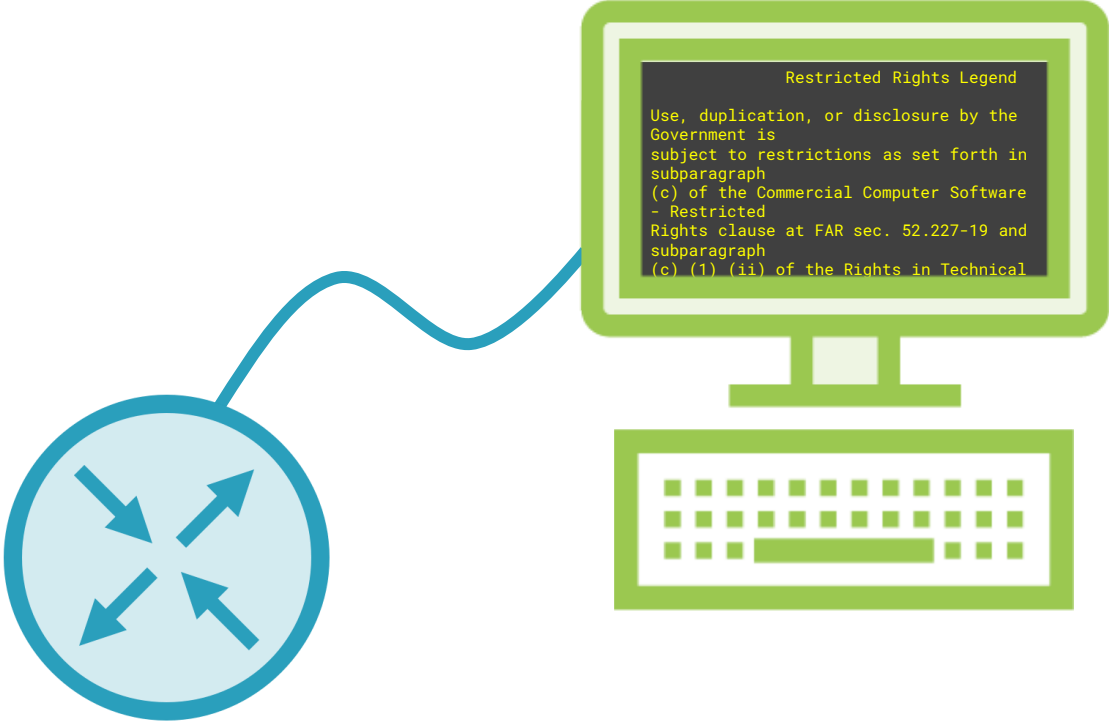

# Router Boot Process

Power On Self Test

# Router Boot Process

Power On Self Test  
Load Bootstrap

# Router Boot Process

Power On Self Test

Load Bootstrap

Load IOS

Load Configuration