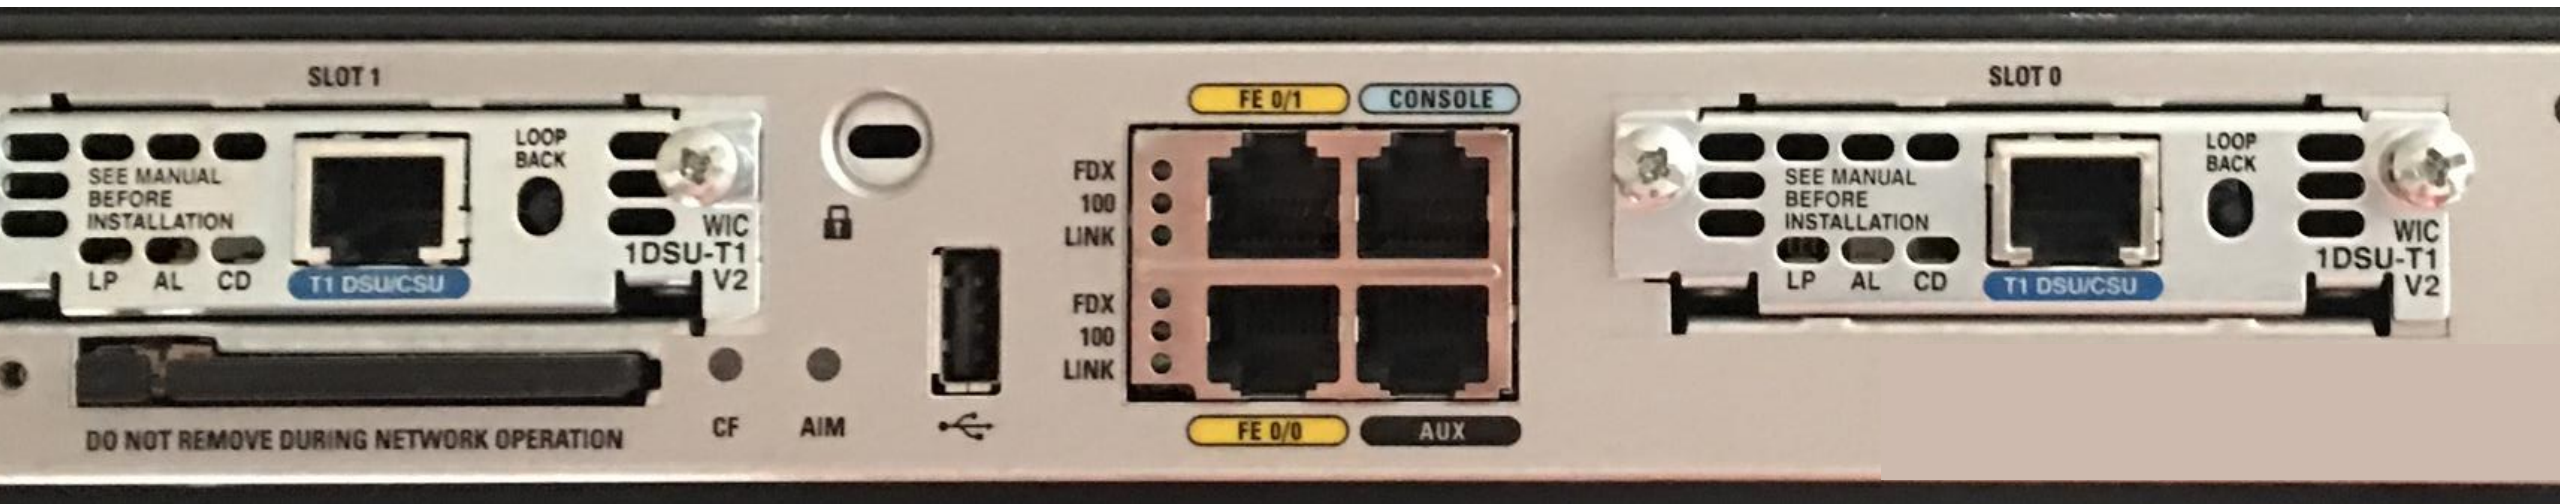

# Cisco Routers

302960

## Data Communication Ports