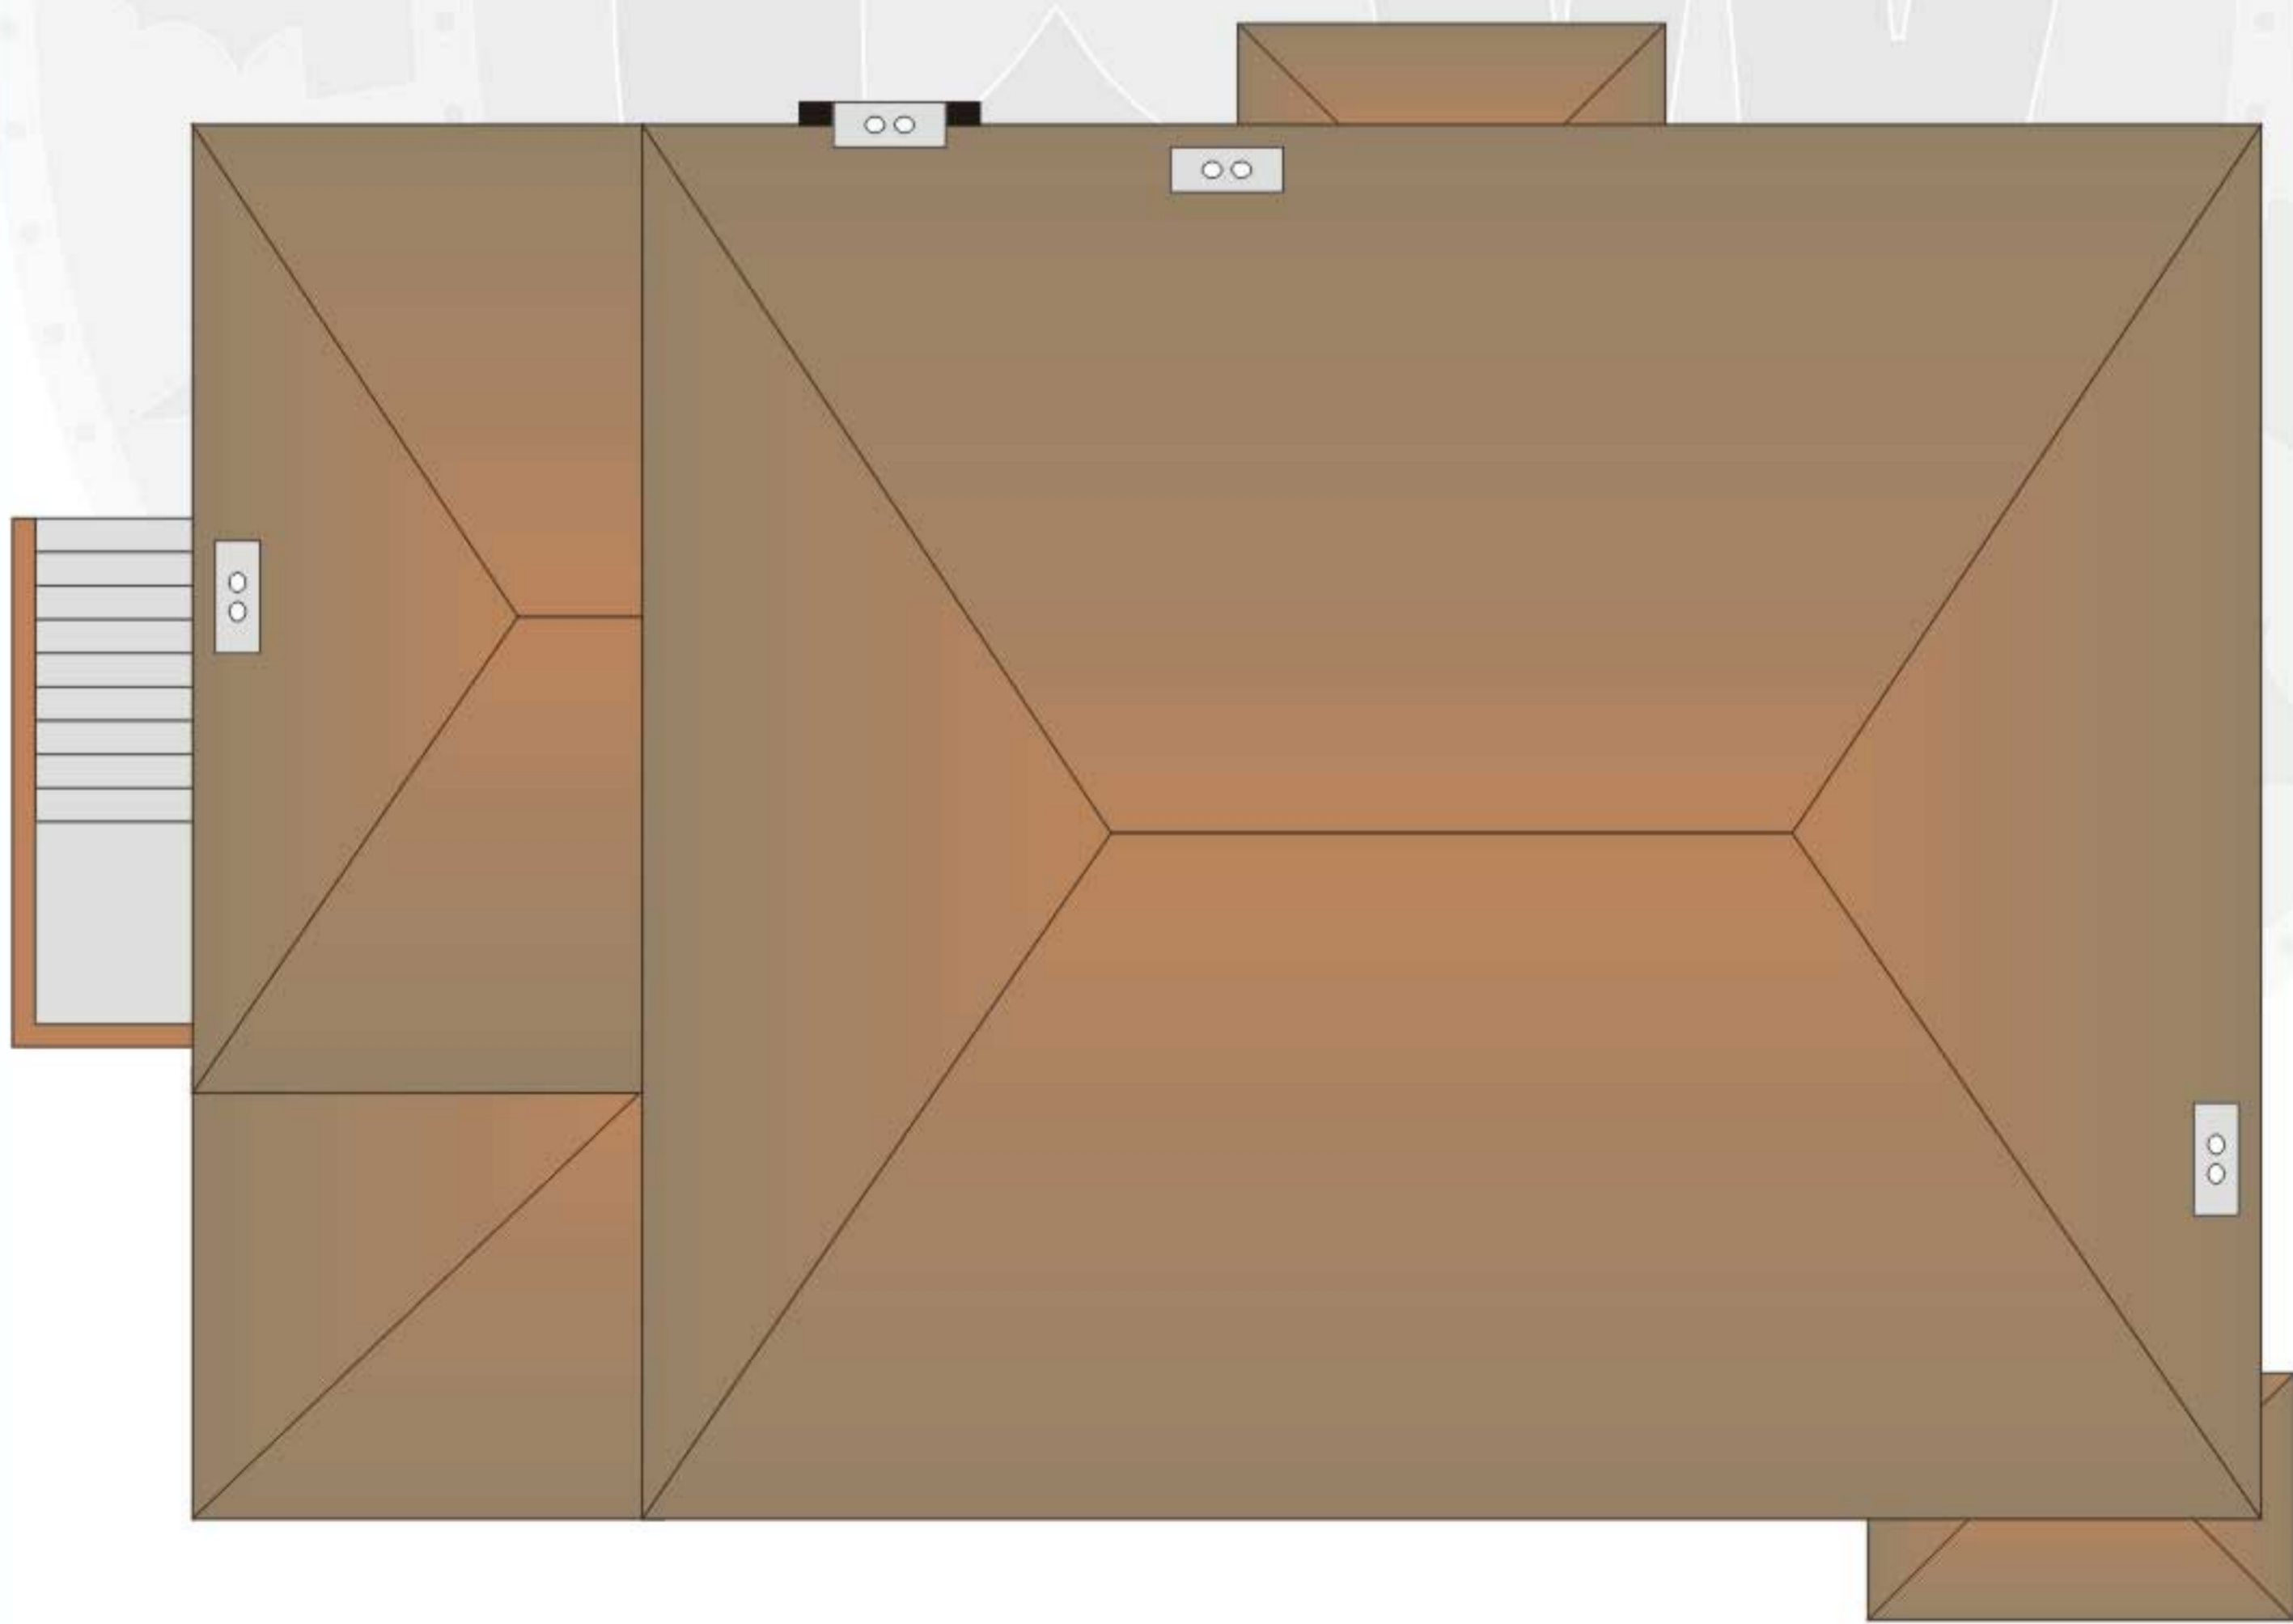

OLD ROTTEN  
MAN PUB  
LEVEL: 1 & 2  
CASTLEWALLS  
©2000

OLD ROTTEN  
MAN PUB  
Cellar  
& Roof  
CASTLEWALLS  
©2000

## Level: 1

- AREA: 1 Main entrances.  
AREA: 2 Pub hall, open to above. Stairs lead up to loft & innkeepers quarters.  
AREA: 3 Barkeepers area. Stairs lead down to cellars.  
AREA: 4 Kitchen & cooks bedroom.  
AREA: 5 Rear entrance.

## Level: 2

- AREA: 6 Loft.  
AREA: 7 Innkeepers quarters.

## Cellars:

- AREA: 8 Main storage area.  
AREA: 9 Coldstuff/root cellar.  
AREA: 10 Optional FUA future underground area or tunnel, possibly secret...  
AREA: 11 Personal storage, etc