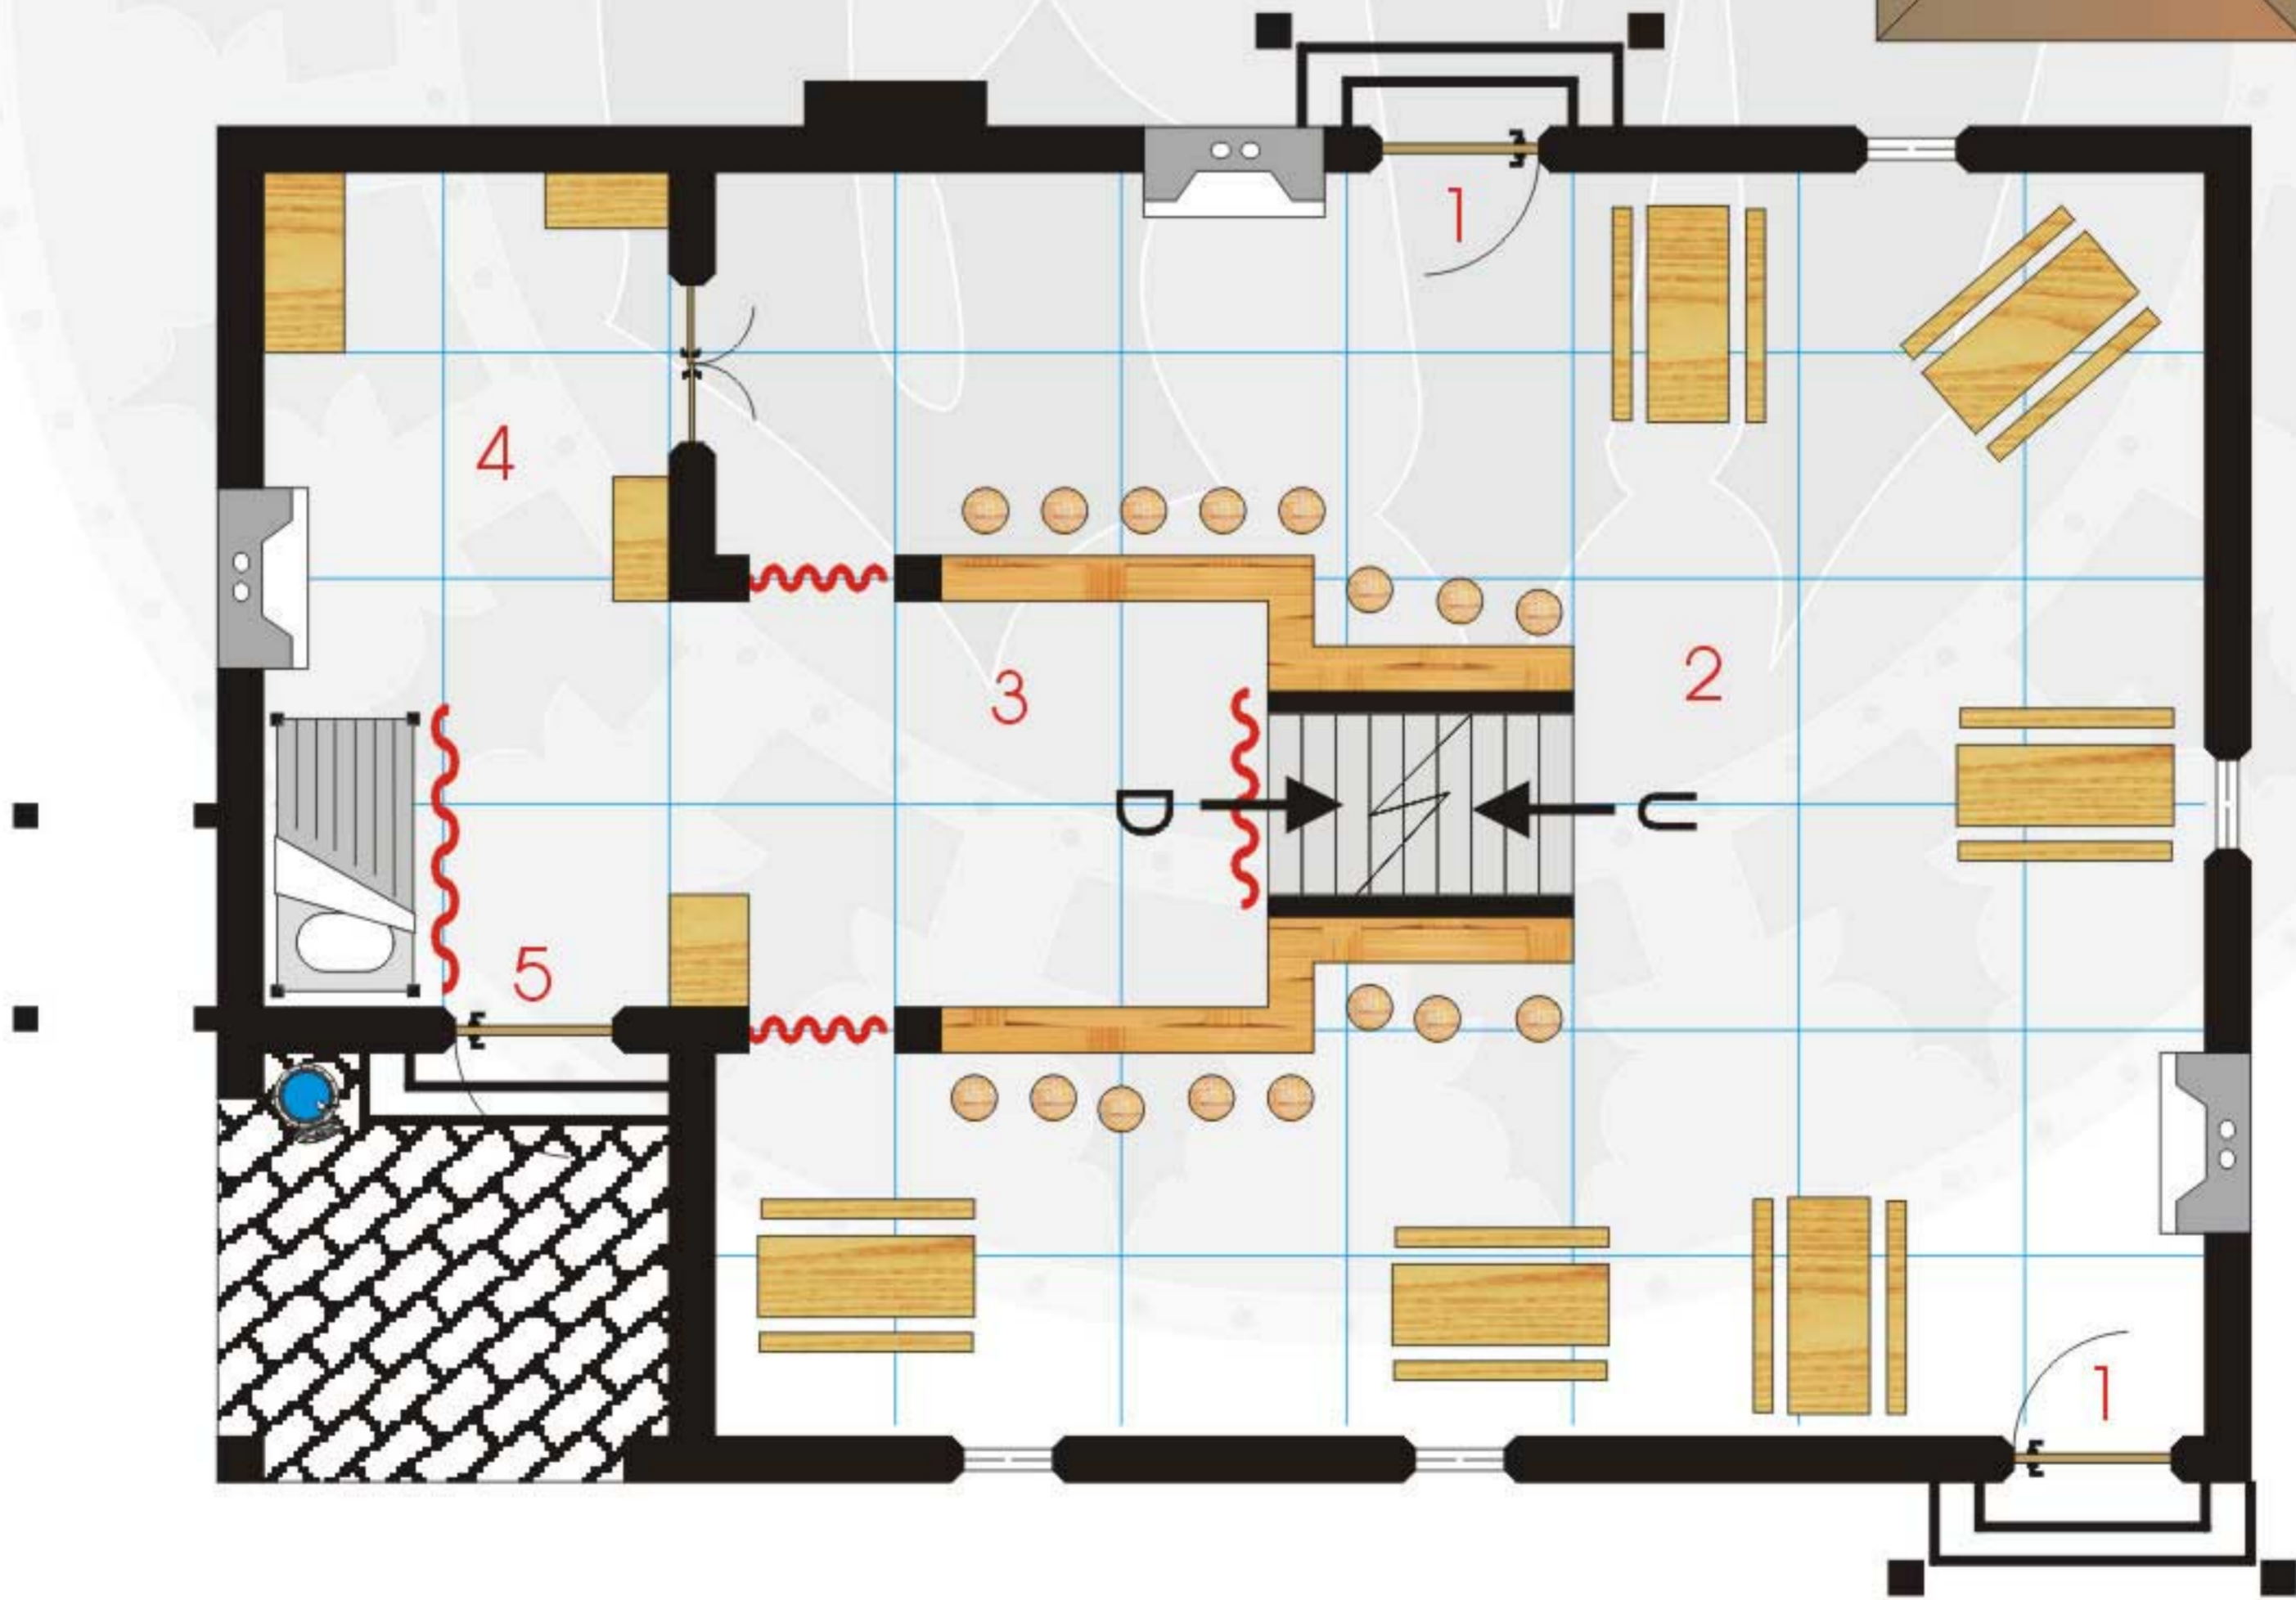

OLD ROTTEN  
MAN PUB  
LEVEL: 1 & 2  
CASTLEWALLS  
©2000

OLD ROTTEN  
MAN PUB  
Cellar  
& Roof  
CASTLEWALLS  
©2000

## Level: 1

- AREA: 1 Main entrances.  
AREA: 2 Pub hall, open to above. Stairs lead up to loft & innkeepers quarters.  
AREA: 3 Barkeepers area. Stairs lead down to cellars.  
AREA: 4 Kitchen & cooks bedroom.  
AREA: 5 Rear entrance.

## Level: 2

- AREA: 6 Loft.  
AREA: 7 Innkeepers quarters.

## Cellars:

- AREA: 8 Main storage area.  
AREA: 9 Coldstuff/root cellar.  
AREA: 10 Optional FUA future underground area or tunnel, possibly secret...  
AREA: 11 Personal storage, etc