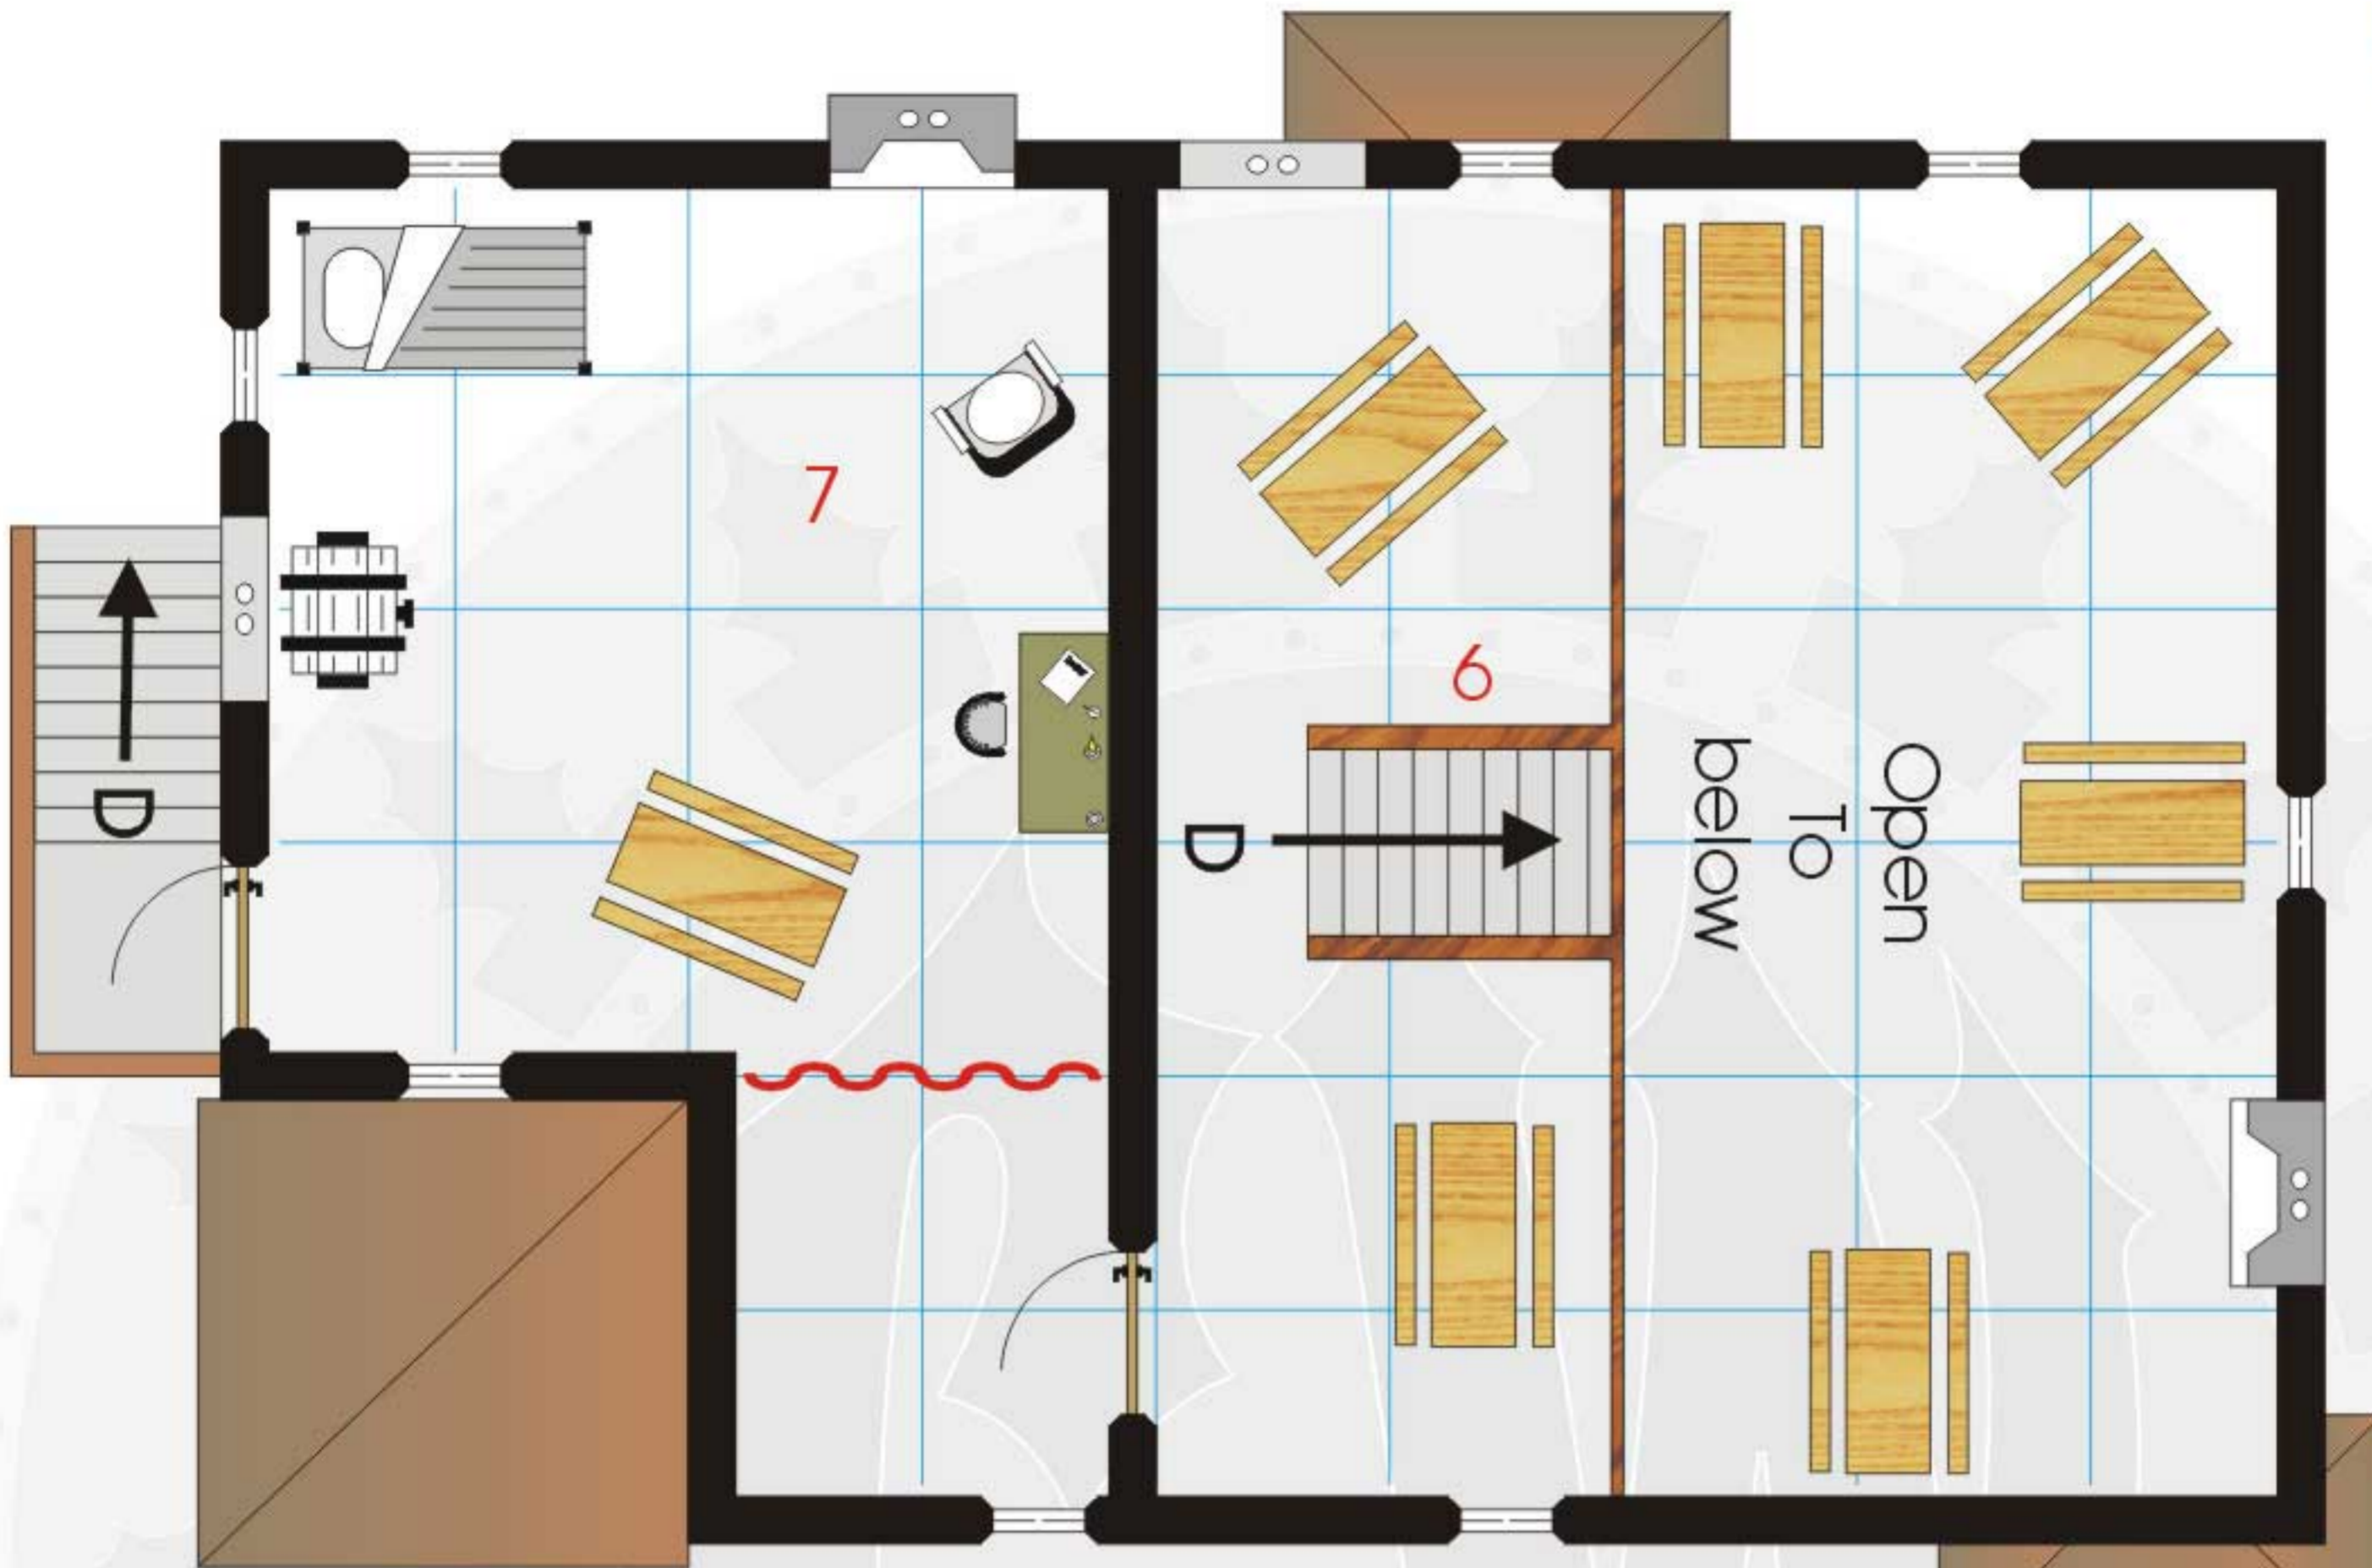

OLD ROTTEN  
MAN PUB  
LEVEL: 1 & 2  
CASTLEWALLS  
©2000

OLD ROTTEN  
MAN PUB  
Cellar  
& Roof  
CASTLEWALLS  
©2000

## Level: 1

- AREA: 1 Main entrances.  
AREA: 2 Pub hall, open to above. Stairs lead up to loft & innkeepers quarters.  
AREA: 3 Barkeepers area. Stairs lead down to cellars.  
AREA: 4 Kitchen & cooks bedroom.  
AREA: 5 Rear entrance.

## Level: 2

- AREA: 6 Loft.  
AREA: 7 Innkeepers quarters.

## Cellars:

- AREA: 8 Main storage area.  
AREA: 9 Coldstuff/root cellar.  
AREA: 10 Optional FUA future underground area or tunnel, possibly secret...  
AREA: 11 Personal storage, etc