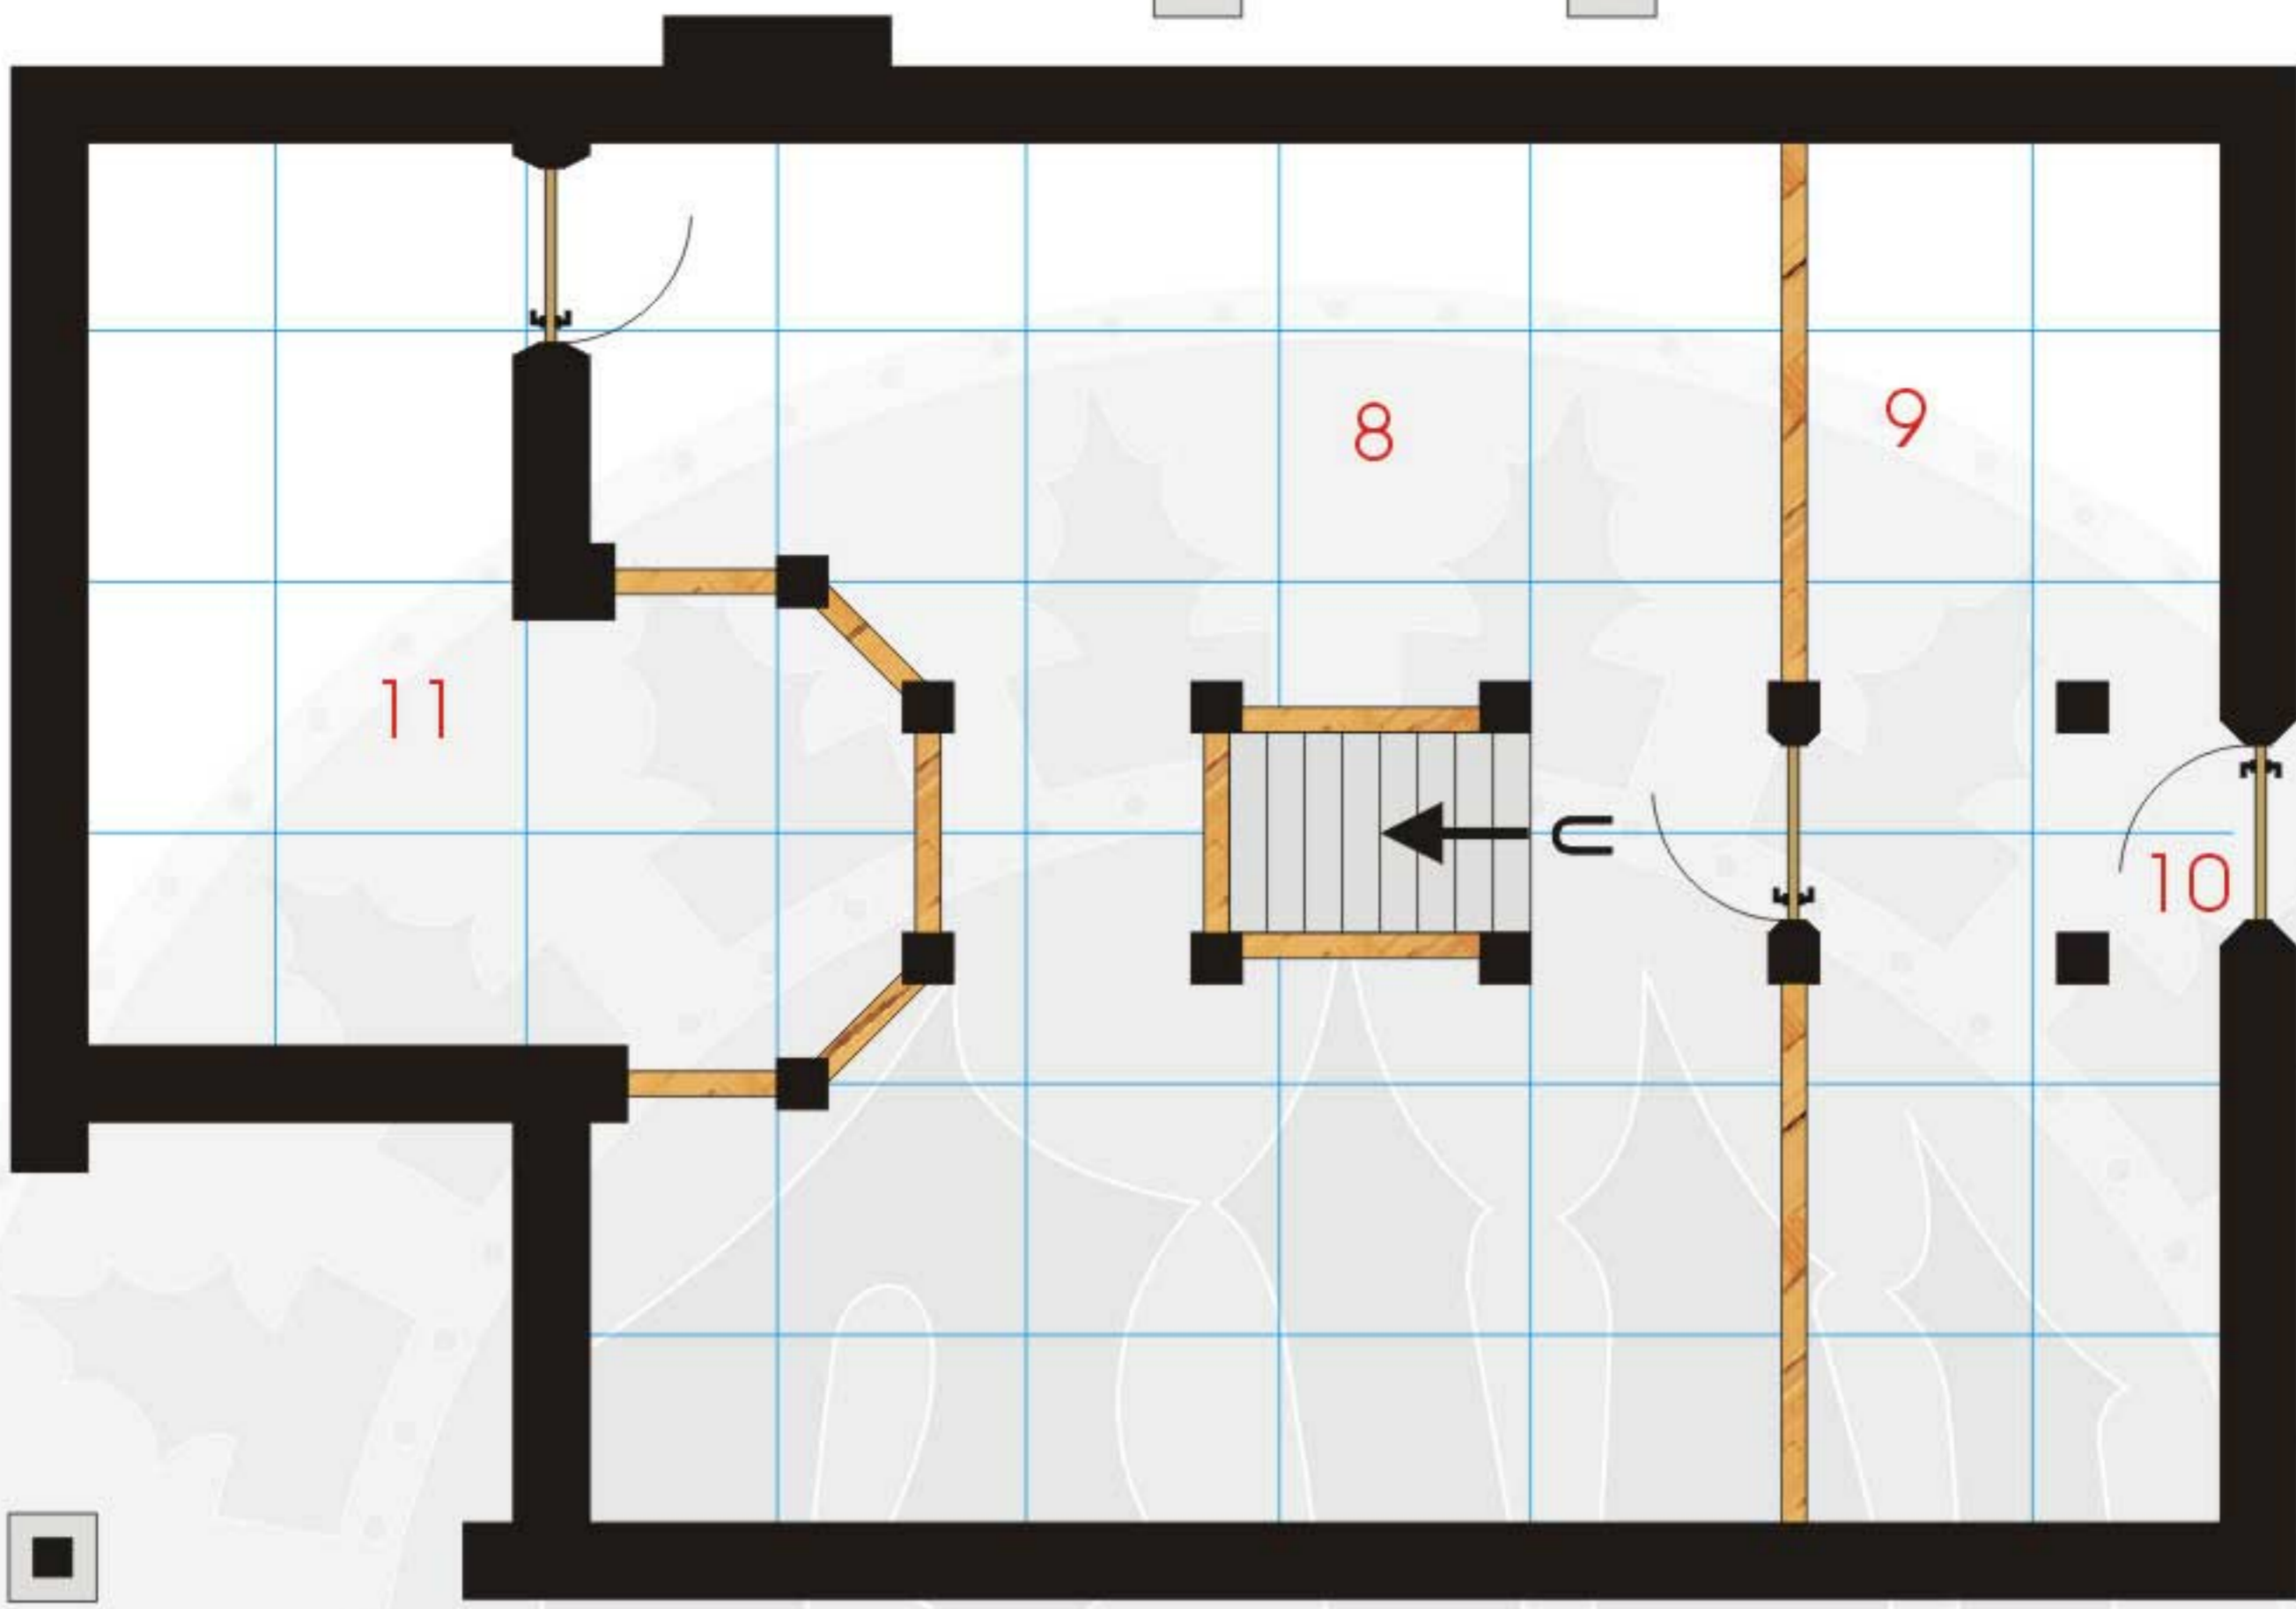

OLD ROTTEN  
MAN PUB  
LEVEL: 1 & 2  
CASTLEWALLS  
©2000

OLD ROTTEN  
MAN PUB  
Cellar  
& Roof  
CASTLEWALLS  
©2000

## Level: 1

- AREA: 1 Main entrances.  
AREA: 2 Pub hall, open to above. Stairs lead up to loft & innkeepers quarters.  
AREA: 3 Barkeepers area. Stairs lead down to cellars.  
AREA: 4 Kitchen & cooks bedroom.  
AREA: 5 Rear entrance.

## Level: 2

- AREA: 6 Loft.  
AREA: 7 Innkeepers quarters.

## Cellars:

- AREA: 8 Main storage area.  
AREA: 9 Coldstuff/root cellar.  
AREA: 10 Optional FUA future underground area or tunnel, possibly secret...  
AREA: 11 Personal storage, etc